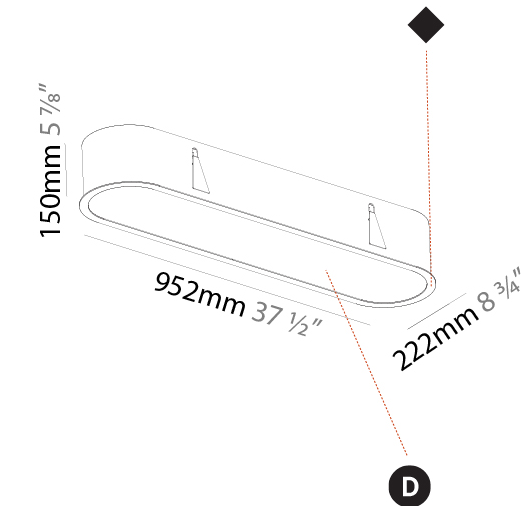

GENERAL

Series: Smoothy
 Subseries: Smoothline
 Brand: Prolicht
 Division: Architectural
 Mounting Type: Recessed
 Mounting Location: Ceiling
 Subcategory: Ambient

PHYSICAL

Shape: Oval
 Length (mm): 952
 Length (in): 37 1/2
 Width (mm): 222
 Width (in): 8 3/4
 Depth (mm): 150
 Depth (in): 5 7/8
 Ceiling Thickness (mm): 10 / 12.5 / 15 / 25
 Ceiling Thickness (in): 3/8 or 1/2 or 9/16 or 1
 Min. Recessing Depth (mm): 160
 Min. Recessing Depth (in): 6 5/16
 Light Distribution: Direct
 Weight (kg): 5.93
 Weight (lbs): 13.05
 Diffuser: PMMA - Opal or Micro-Prism
 Fixture Finish: SSR / BKV / CWI / CRY / HAB / UFT / ITA / RUA / FTG / MYG / LOD / PUS / FRO / FUP / KIA / POP / BLS / SPG / MEY / GOH / GUM / CHC / COM / ABZ / JAG / OBR / MOS / ROR
 Fixture Material: Extruded Aluminum / Steel
 Cut-out Measurements: 935mm / 36 13/16" x 205mm / 8 1/16"

PROJECT
TYPE
SPECIFIER
QUANTITY
DATE

935mm x 205mm
 36 13/16" x 8 1/16"

10 - 25mm
 3/8" - 1"

160mm
 6 5/16"

SMOOTHLINE RECESSED

A37756-

PROJECT	_____
TYPE	_____
SPECIFIER	_____
QUANTITY	_____
DATE	_____

SMOOTHLINE RECESSED