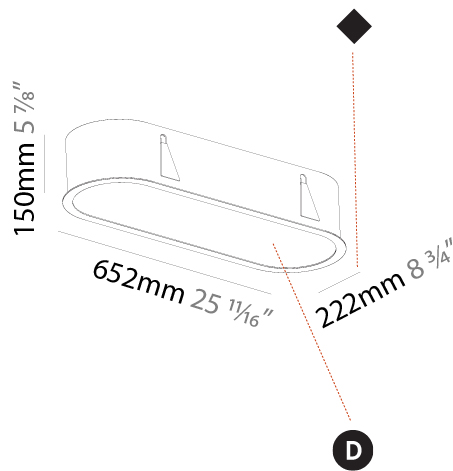

GENERAL

Series: Smoothy
Subseries: Smoothline
Brand: Prolicht
Division: Architectural
Mounting Type: Recessed
Mounting Location: Ceiling
Subcategory: Ambient

PHYSICAL

Shape: Oval
Length (mm): 652
Length (in): 25 11/16
Width (mm): 222
Width (in): 8 3/4
Depth (mm): 150
Depth (in): 5 7/8
Ceiling Thickness (mm): 10 / 12.5 / 15 / 25
Ceiling Thickness (in): 3/8 or 1/2 or 9/16 or 1
Min. Recessing Depth (mm): 160
Min. Recessing Depth (in): 6 5/16
Light Distribution: Direct
Weight (kg): 4.033
Weight (lbs): 8.87
Diffuser: PMMA - Opal or Micro-Prism
Fixture Finish: SSR / BKV / CWI / CRY / HAB / UFT / ITA / RUA / FTG / MYG / LOD / PUS / FRO / FUP / KIA / POP / BLS / SPG / MEY / GOH / GUM / CHC / COM / ABZ / JAG / OBR / MOS / ROR
Fixture Material: Extruded Aluminum / Steel
Cut-out Measurements: 635mm / 25" x 205mm / 8 1/16"

ELECTRICAL

Lamp Type: LED (Zhaga Standard)
Input Wattage (W): 21
Total Output Wattage (W): 18
Dimming: Tri-Mode (Non-Dimming and Phase Dimming (120Vac only) and 0-10V Dimming)
Driver Included: Yes
Driver Location: Integrated
Driver Type: Constant Current - Universal
Driver Class: Class 2
Input Voltage (V): 120 - 277
Constant Current (MA): 500

LED

Color Temperature (°K): 3000 / 3500 / 4000
Max. Delivered Lumen (lm): 1430 / 1539 / 1570
CRI: >80 CRI
Lamp Life (hrs): 50000

OPTICAL

RATINGS AND CERTIFICATIONS

Certified By: Certified for North American Standards
IP rating: IP20