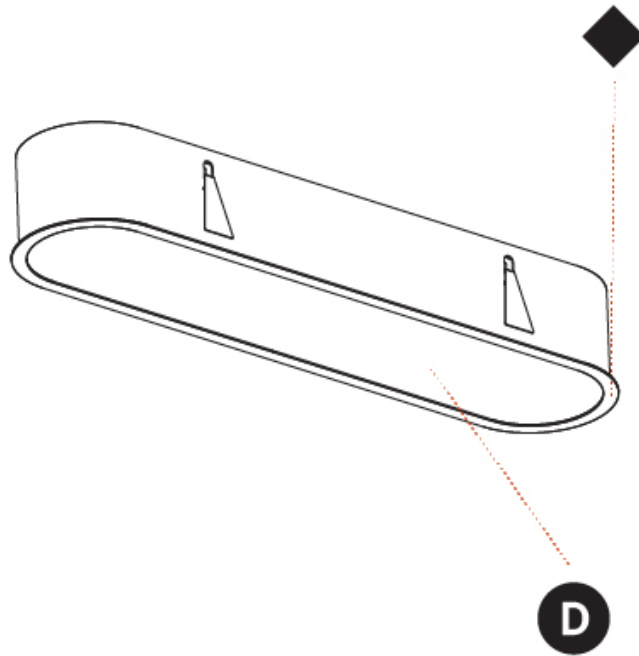

PROJECT
TYPE
SPECIFIER
QUANTITY
DATE

935mm x 205mm
 36 13/16" x 8 1/16"

10 - 25mm
 3/8" - 1"

160mm
 6 5/16"

SMOOTHLINE RECESSED

A37756-

PROJECT	_____
TYPE	_____
SPECIFIER	_____
QUANTITY	_____
DATE	_____

SMOOTHLINE RECESSED