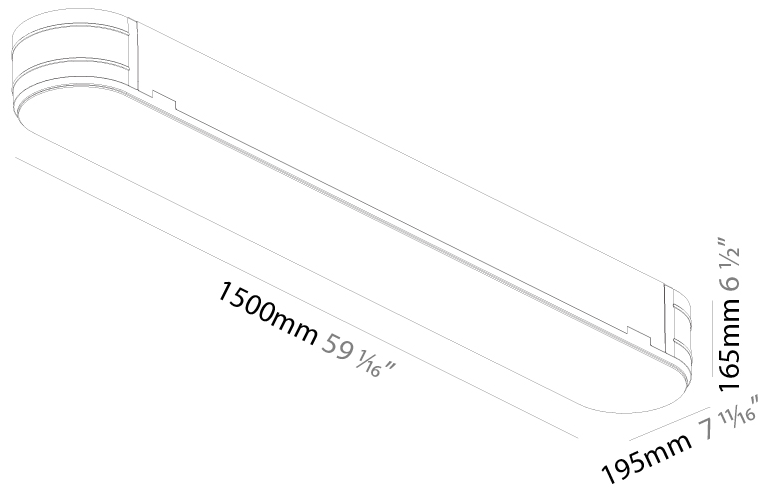

GENERAL

Series: Smoothy
Subseries: Smoothline
Brand: Prolicht
Division: Architectural
Mounting Type: Trimless
Mounting Location: Ceiling
Subcategory: Ambient

PHYSICAL

Shape: Oval
Length (mm): 1500
Length (in): 59 1/16
Width (mm): 195
Width (in): 7 11/16
Depth (mm): 165
Depth (in): 6 1/2
Ceiling Thickness (mm): 10 / 12.5 / 15 / 25 / 30
Ceiling Thickness (in): 3/8 or 1/2 or 9/16 or 1 or 1 3/16
Min. Recessing Depth (mm): 180
Min. Recessing Depth (in): 7 1/16
Light Distribution: Direct
Weight (kg): 9.4
Weight (lbs): 20.68
Diffuser: PMMA - Opal
Fixture Material: Extruded Aluminum / Steel
Cut-out Measurements: 1535mm / 60 7/16" x 230mm / 9 1/16"
Upon Request: Unique Sizes Unique Ceiling Thickness Unique Mounting Depth Spot Inserts

ELECTRICAL

Lamp Type: LED (Zhaga Standard)
Input Wattage (W): 52.5
Total Output Wattage (W): 45
Dimming: [Tri-Mode (Non-Dimming and Phase Dimming (120Vac only) and 0-10V Dimming)](#)
Driver Included: Yes
Driver Location: Integrated
Driver Type: Constant Current - Universal
Driver Class: Class 2
Input Voltage (V): 120 - 277
Constant Current (MA): 500

LED

[Color Temperature (°K): 3000 / 3500 / 4000](#)
Max. Delivered Lumen (lm): 3890 / 4194 / 4280
CRI: >80 CRI
Lamp Life (hrs): 50000
Upon Request: RGB-W Tunable White Special Color Temperature CRI90

OPTICAL

RATINGS AND CERTIFICATIONS

Certified By: Certified for North American Standards
IP rating: IP20

PROJECT
TYPE
SPECIFIER
QUANTITY
DATE

1535mm x 230mm
60 7/16" x 9 1/16"

10 | 12 1/2 | 15 | 25 | 30mm
3/8" | 1/2" | 9/16" | 1" | 1 3/16"