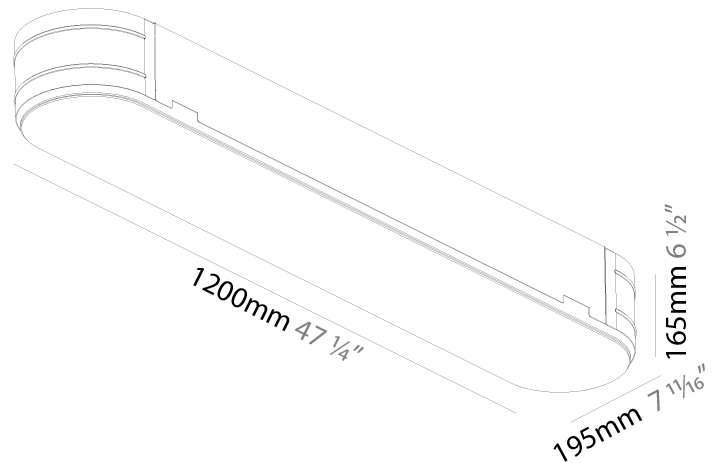

GENERAL

Series: Smoothy
Subseries: Smoothline
Brand: Prolicht
Division: Architectural
Mounting Type: Trimless
Mounting Location: Ceiling
Subcategory: Ambient

PHYSICAL

Shape: Oval
Length (mm): 1200
Length (in): 47 1/4
Width (mm): 195
Width (in): 7 11/16
Depth (mm): 165
Depth (in): 6 1/2
Ceiling Thickness (mm): 10 / 12.5 / 15 / 25 / 30
Ceiling Thickness (in): 3/8 or 1/2 or 9/16 or 1 or 1 3/16
Min. Recessing Depth (mm): 180
Min. Recessing Depth (in): 7 1/16
Light Distribution: Direct
Weight (kg): 7.6
Weight (lbs): 16.72
Diffuser: PMMA - Opal
Fixture Material: Extruded Aluminum / Steel
Cut-out Measurements: 1235mm / 48 5/8" x 230mm / 9 1/16"
Upon Request: Unique Sizes Unique Ceiling Thickness Unique Mounting Depth Spot Inserts

ELECTRICAL

Lamp Type: LED (Zhaga Standard)
Input Wattage (W): 42
Total Output Wattage (W): 36
Dimming: [Tri-Mode (Non-Dimming and Phase Dimming (120Vac only) and 0-10V Dimming)](#)
Driver Included: Yes
Driver Location: Integrated
Driver Type: Constant Current - Universal
Driver Class: Class 2
Input Voltage (V): 120 - 277
Constant Current (MA): 500

LED

Color Temperature (*K): [3000 / 3500 / 4000](#)
Max. Delivered Lumen (lm): 3120 / 3352 / 3420
Lamp Life (hrs): 50000
Upon Request: RGB-W Tunable White Special Color Temperature CRI90

OPTICAL

RATINGS AND CERTIFICATIONS

Certified By: Certified for North American Standards
IP rating: IP20

PROJECT
TYPE
SPECIFIER
QUANTITY
DATE

1235mm x 230mm
48 5/8" x 9 1/16"

10 | 12 1/2 | 15 | 25 | 30mm
3/8" | 1/2" | 9/16" | 1" | 3/16"