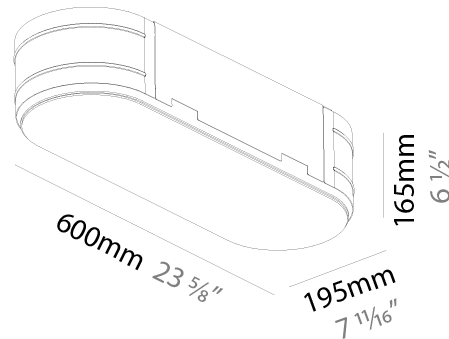

GENERAL

Series: Smoothy
Subseries: Smoothline
Brand: Prolicht
Division: Architectural
Mounting Type: Suspension
Mounting Location: Ceiling
Subcategory: Ambient

PHYSICAL

Shape: Oval
Length (mm): 930
Length (in): 36 5/8
Width (mm): 200
Width (in): 7 7/8
Height (mm): 120
Height (in): 4 3/4
Max. Overall Height (mm): 2120
Max. Overall Height (in): 82 1/2
Light Distribution: Direct
Weight (kg): 6.973
Weight (lbs): 15.34
Diffuser: PMMA - Opal or Micro-Prism
Fixture Finish: SSR / BKV / CWI / CRY / HAB / UFT / ITA / RUA / FTG / MYG / LOD / PUS / FRO / FUP / KIA / POP / BLS / SPG / MEY / GOH / GUM / CHC / COM / ABZ / JAG / OBR / MOS / ROR
Fixture Material: Extruded Aluminum / Steel
Cable Details: 2000mm / 78 3/4"

GENERAL

Series: Smoothy
 Subseries: Smoothline
 Brand: Prolicht
 Division: Architectural
 Mounting Type: Trimless
 Mounting Location: Ceiling
 Subcategory: Ambient

PHYSICAL

Shape: Oval
 Length (mm): 600
 Length (in): 23 5/8
 Width (mm): 195
 Width (in): 7 11/16
 Depth (mm): 165
 Depth (in): 6 1/2
 Ceiling Thickness (mm): 10 / 12.5 / 15 / 25 / 30
 Ceiling Thickness (in): 3/8 or 1/2 or 9/16 or 1 or 1 3/16
 Min. Recessing Depth (mm): 180
 Min. Recessing Depth (in): 7 1/16
 Light Distribution: Direct
 Weight (kg): 3.8
 Weight (lbs): 7.6
 Diffuser: PMMA - Opal
 Fixture Material: Extruded Aluminum / Steel
 Cut-out Measurements: 635mm / 25" x 230mm / 9 1/16"
 Upon Request: Unique Sizes Unique Ceiling Thickness Unique Mounting Depth Spot Inserts

RATINGS AND CERTIFICATIONS

Certified By: Certified for North American Standards
 IP rating: IP20

PROJECT
TYPE
SPECIFIER
QUANTITY
DATE

635mm x 230mm
25" x 9 1/16"

10 | 12 1/2 | 15 | 25 | 30mm
3/8" | 1/2" | 9/16" | 1" | 3/16"