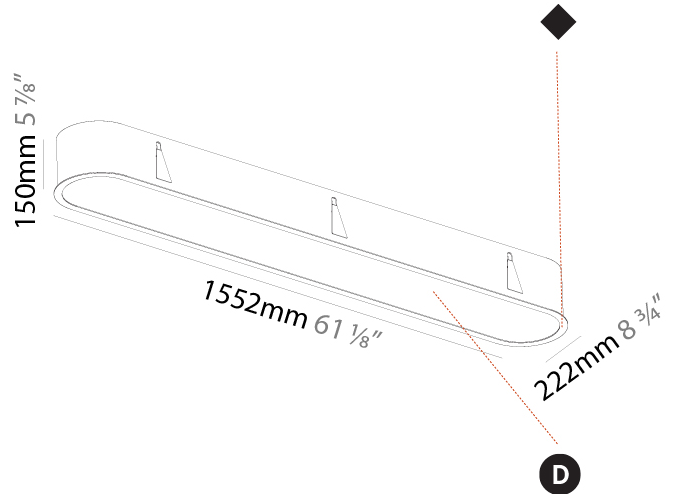

GENERAL

Series: Smoothy
Subseries: Smoothline
Brand: Prolicht
Division: Architectural
Mounting Type: Recessed
Mounting Location: Ceiling
Subcategory: Ambient

PHYSICAL

Shape: Oval
Length (mm): 1552
Length (in): 61 1/8
Width (mm): 222
Width (in): 8 3/4
Depth (mm): 150
Depth (in): 5 7/8
Ceiling Thickness (mm): 10 / 12.5 / 15 / 25
Ceiling Thickness (in): 3/8 or 1/2 or 9/16 or 1
Min. Recessing Depth (mm): 160
Min. Recessing Depth (in): 6 5/16
Light Distribution: Direct
Weight (kg): 8.895
Weight (lbs): 19.57
Diffuser: PMMA - Opal or Micro-Prism
Fixture Finish: SSR / BKV / CWI / CRY / HAB / UFT / ITA / RUA / FTG / MYG / LOD / PUS / FRO / FUP / KIA / POP / BLS / SPG / MEY / GOH / GUM / CHC / COM / ABZ / JAG / OBR / MOS / ROR
Fixture Material: Extruded Aluminum / Steel
Cut-out Measurements: 1535mm / 60 7/16" x 205mm / 8 1/16"

ELECTRICAL

Lamp Type: LED (Zhaga Standard)
Input Wattage (W): 52.8
Total Output Wattage (W): 45
Dimming: Tri-Mode (Non-Dimming and Phase Dimming (120Vac only) and 0-10V Dimming)
Driver Included: Yes
Driver Location: Integrated
Driver Type: Constant Current - Universal
Driver Class: Class 2
Input Voltage (V): 120 - 277
Constant Current (MA): 500

LED

Color Temperature (°K): 3000 / 3500 / 4000
Max. Delivered Lumen (lm): 3570 / 3842 / 3920
CRI: >80 CRI
Lamp Life (hrs): 50000

OPTICAL

RATINGS AND CERTIFICATIONS

Certified By: Certified for North American Standards
IP rating: IP20

PROJECT
TYPE
SPECIFIER
QUANTITY
DATE