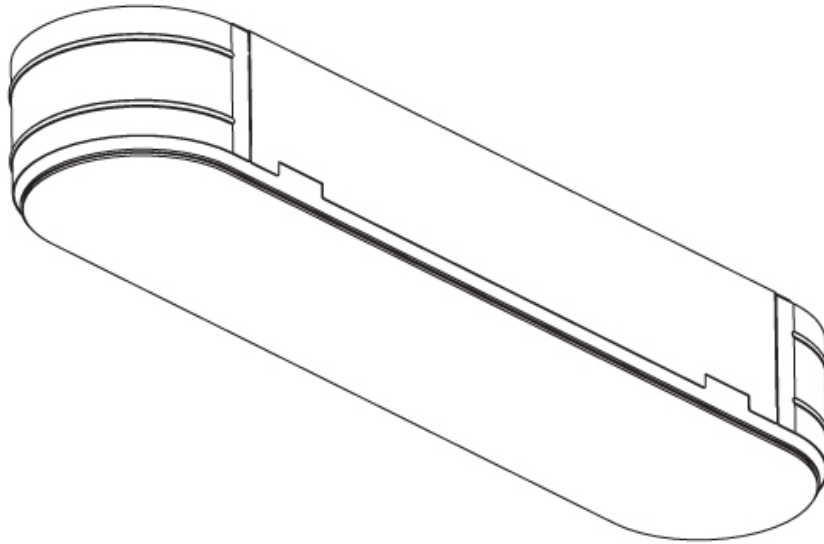

A37516-

PROJECT	_____
TYPE	_____
SPECIFIER	_____
QUANTITY	_____
DATE	_____