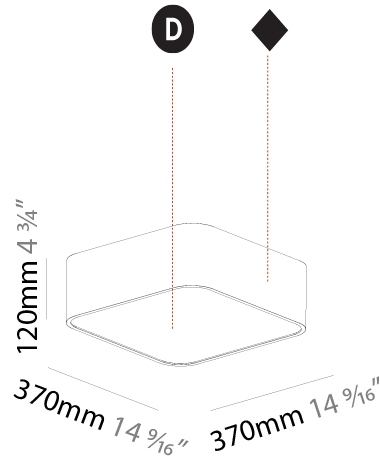

GENERAL

Series: Smoothy
Subseries: Smoothy Standard
Brand: Prolicht
Division: Architectural
Mounting Type: Surface
Mounting Location: Ceiling
Subcategory: Ambient

PHYSICAL

Shape: Square
Length (mm): 370
Length (in): 14 ⁹/₁₆
Width (mm): 370
Width (in): 14 ⁹/₁₆
Height (mm): 120
Height (in): 4 ³/₄
Light Distribution: Direct
Weight (kg): 3.458
Weight (lbs): 7.61
Diffuser: PMMA - Opal or Micro-Prism
Fixture Finish: SSR / BKV / CWI / CRY / HAB / UFT / ITA / RUA / FTG / MYG / LOD / PUS / FRO / FUP / KIA / POP / BLS / SPG / MEY / GOH / GUM / CHC / COM / ABZ / JAG / OBR / MOS / ROR
Fixture Material: Extruded Aluminum / Steel

ELECTRICAL

Lamp Type: LED (Zhaga Standard)
Input Wattage (W): 13.2
Total Output Wattage (W): 12
Dimming: Non-Dimmable
Driver Included: Yes
Driver Location: Integrated
Driver Type: Constant Current -Universal
Driver Class: Class 2
Input Voltage (V): 120 - 277
Constant Current (MA): 350
Upon Request: 0-10Vdc dimming / Phase dimming 120Vac only

LED

Color Temperature (°K): 3000 / 3500 / 4000
Max. Delivered Lumen (lm): 1380 / 1401 / 1430
CRI: >80 CRI
Efficiency (%): 0.867
Lamp Life (hrs): 50000

OPTICAL

RATINGS AND CERTIFICATIONS

Certified By: Certified for North American Standards
IP rating: IP20