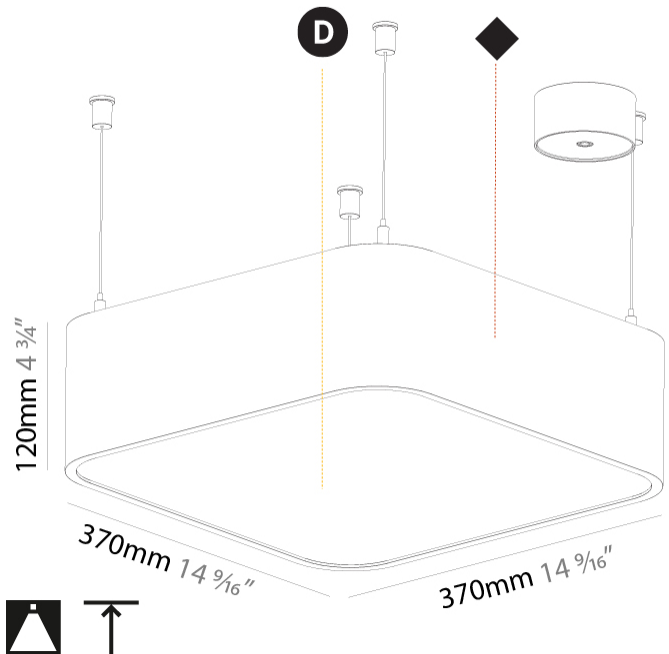

GENERAL

Series: Smoothy
Subseries: Smoothy Standard
Brand: Prolicht
Division: Architectural
Mounting Type: Suspension
Mounting Location: Ceiling
Subcategory: Ambient

PHYSICAL

Shape: Square
Length (mm): 370
Length (in): 14 ⁹/₁₆"
Width (mm): 370
Width (in): 14 ⁹/₁₆"
Height (mm): 120
Height (in): 4 ³/₄"
Max. Overall Height (mm): 2120
Max. Overall Height (in): 83 ⁷/₁₆"
Light Distribution: Direct
Weight (kg): 4.15
Weight (lbs): 9.13
Diffuser: PMMA - Opal or Micro-Prism
Fixture Finish: SSR / BKV / CWI / CRY / HAB / UFT / ITA / RUA / FTG / MYG / LOD / PUS / FRO / FUP / KIA / POP / BLS / SPG / MEY / GOH / GUM / CHC / COM / ABZ / JAG / OBR / MOS / ROR
Fixture Material: Extruded Aluminum / Steel
Cable Details: 2000mm / 78 3/4"

ELECTRICAL

Lamp Type: LED (Zhaga Standard)
Input Wattage (W): 12
Total Output Wattage (W): 10
Dimming: Non-Dimmable
Driver Included: Yes
Driver Location: Integrated
Driver Type: Constant Current - Universal
Driver Class: Class 2
Input Voltage (V): 120 - 277
Constant Current (MA): 350
Upon Request: (Not included - see components) Integral: 0-10Vdc dimming / Phase dimming 120Vac only

LED

Color Temperature (°K): 3000 / 3500 / 4000
Max. Delivered Lumen (lm): 1380 / 1401 / 1430
CRI: >80 CRI
Efficiency (%): 82.7
Lamp Life (hrs): 50000

OPTICAL

RATINGS AND CERTIFICATIONS

Certified By: Certified for North American Standards
IP rating: IP20