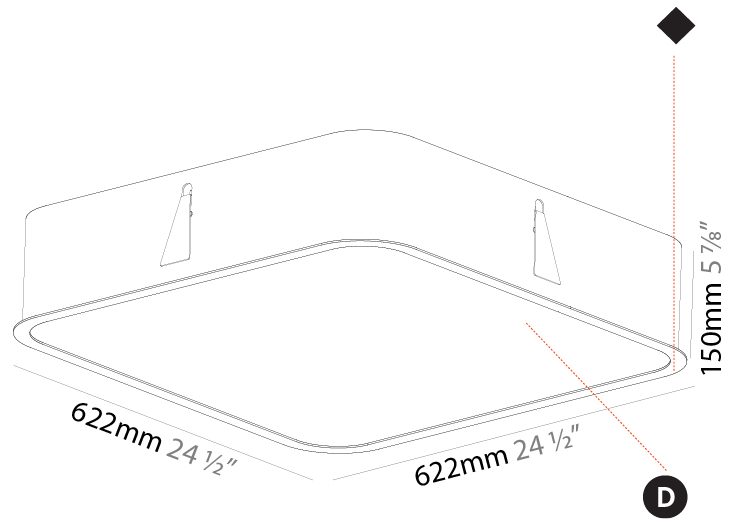

PHYSICAL

Shape: Square
Length (mm): 622
Length (in): 24 1/2
Width (mm): 622
Width (in): 24 1/2
Height (mm): 150
Height (in): 5 7/8
Ceiling Thickness (mm): 10 / 12.5 / 15 / 25
Ceiling Thickness (in): 3/8 or 1/2 or 9/16 or 1
Min. Recessing Depth (mm): 160
Min. Recessing Depth (in): 6 5/16
Light Distribution: Direct
Weight (kg): 12.317
Weight (lbs): 27.10
Diffuser: PMMA - Opal or Micro-Prism
Fixture Finish: SSR / BKV / CWI / CRY / HAB / UFT / ITA / RUA / FTG / MYG / LOD / PUS / FRO / FUP / KIA / POP / BLS / SPG / MEY / GOH / GUM / CHC / COM / ABZ / JAG / OBR / MOS / ROR
Fixture Material: Extruded Aluminum / Steel
Cut-out Measurements: 605mm / 23 13/16" x 605mm / 23 13/16"

ELECTRICAL

Lamp Type: LED (Zhaga Standard)
Input Wattage (W): 55
Total Output Wattage (W): 49.7
Dimming: Non-Dimmable
Driver Included: Yes
Driver Location: Integrated
Driver Type: Constant Current - Universal
Driver Class: Class 2
Input Voltage (V): 120 - 277
Constant Current (MA): 350
Upon Request: (Not included - see components) Integral: 0-10Vdc dimming / Phase dimming 120Vac only

LED

Color Temperature (°K): 3000 / 3500 / 4000
Max. Delivered Lumen (lm): 5520 / 5606 / 5720
Nominal Lumen (lm): 6680lm
CRI: >80 CRI
Efficiency (%): 0.827
Lamp Life (hrs): 50000

OPTICAL

RATINGS AND CERTIFICATIONS

Certified By: Certified for North American Standards
IP rating: IP20