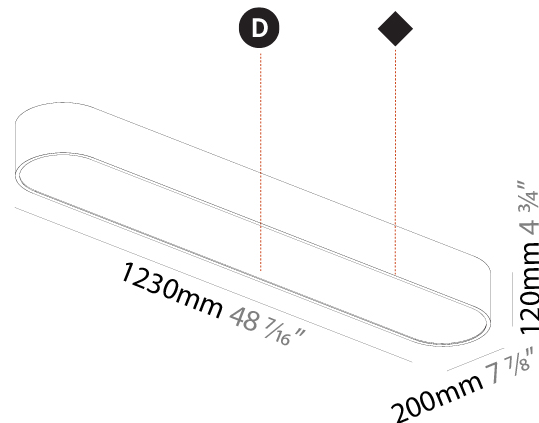

GENERAL

Series: Smoothy
Subseries: Smoothline
Partner: Prolicht
Division: Architectural
Installation: Surface
Product Type: Ceiling Surface
Mounting Location: Ceiling
Light Distribution: Direct

PHYSICAL

Shape: Oval
Length (mm): 1230
Length (in): 48 7/16
Width (mm): 200
Width (in): 7 7/8
Height (mm): 120
Height (in): 4 3/4

Diffuser: PMMA - Opal or Micro-Prism
Fixture Finish: SSR / BKV / CWI / CRY / HAB / UFT / ITA / RUA / FTG / MYG / LOD / PUS / FRO / FUP / KIA / POP / BLS / SPG / MEY / GOH / CHC / COM / ABZ / JAG / OBR / MOS / ROR
Fixture Material: Extruded Aluminum / Steel

ELECTRICAL

Lamp Type: LED (Zhaga Standard)
Input Wattage (W): 42
Total Output Wattage (W): 36
Dimming: Tri-Mode (Non-Dimming and Phase Dimming (120Vac only) and 0-10V Dimming)
Driver Included: Yes
Driver Location: Integrated
Driver Type: Constant Current - Universal
Driver Class: Class 1
Input Voltage (V): 120 - 277
Constant Current (MA): 500

LED

Color Temperature (°K): 3000 / 4000
Max. Delivered Lumen (lm): 2920 / 3210
CRI: >80 CRI
Lamp Life (hrs): 50000
Upon Request: Other CCT available

OPTICAL

RATINGS AND CERTIFICATIONS

Certified By: Certified for North American Standards
IP rating: IP20

PROJECT
TYPE
SPECIFIER
QUANTITY
DATE