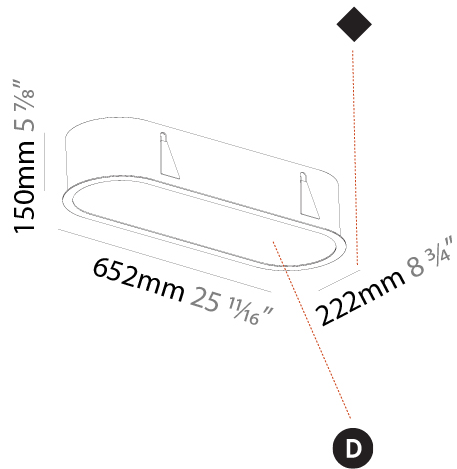

PHYSICAL

Shape: Oval
Length (mm): 652
Length (in): 25 1/16
Width (mm): 222
Width (in): 8 3/4
Depth (mm): 150
Depth (in): 5 7/8
Ceiling Thickness (mm): 10 / 12.5 / 15 / 25
Ceiling Thickness (in): 3/8 or 1/2 or 9/16 or 1
Min. Recessing Depth (mm): 160
Min. Recessing Depth (in): 6 5/16
Weight (kg): 4.033
Weight (lbs): 8.87
Diffuser: PMMA - Opal or Micro-Prism
Fixture Finish: SSR / BKV / CWI / CRY / HAB / UFT / ITA / RUA / FTG / MYG / LOD / PUS / FRO / FUP / KIA / POP / BLS / SPG / MEY / GOH / CHC / COM / ABZ / JAG / OBR / MOS / ROR
Fixture Material: Extruded Aluminum / Steel
Cut-out Measurements: 635mm / 25" x 205mm / 8 1/16"

ELECTRICAL

Lamp Type: LED (Zhaga Standard)
Input Wattage (W): 21
Total Output Wattage (W): 18
Dimming: Tri-Mode (Non-Dimming and Phase Dimming (120Vac only) and 0-10V Dimming)
Driver Included: Yes
Driver Location: Integrated
Driver Type: Constant Current - Universal
Driver Class: Class 2
Input Voltage (V): 120 - 277
Constant Current (MA): 500

LED

Color Temperature (°K): 3000 / 4000
Max. Delivered Lumen (lm): 1430 / 1570
CRI: >80 CRI
Lamp Life (hrs): 50000
Upon Request: Other CCT available

OPTICAL

RATINGS AND CERTIFICATIONS

Certified By: Certified for North American Standards
IP rating: IP20

PROJECT
TYPE
SPECIFIER
QUANTITY
DATE

635mm x 205mm
25" x 8 1/16"

10 - 25mm
3/8" - 1"

160mm
6 5/16"