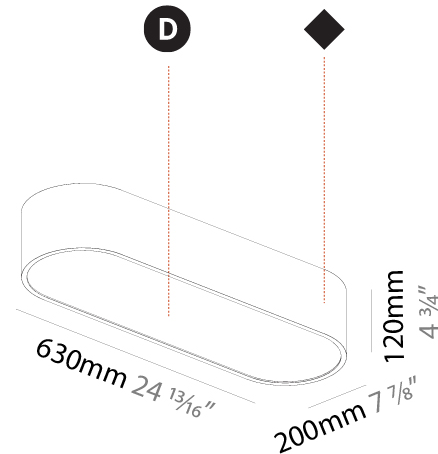

GENERAL

Series: Smoothy
Subseries: Smoothline
Partner: Prolicht
Division: Architectural
Installation: Surface
Product Type: Ceiling Surface
Mounting Location: Ceiling
Light Distribution: Direct

PHYSICAL

Shape: Oval
Length (mm): 630
Length (in): 24 13/16
Width (mm): 200
Width (in): 7 7/8
Height (mm): 120
Height (in): 4 3/4
Weight (kg): 3.403
Weight (lbs): 7.49
Diffuser: [PMMA - Opal or Micro-Prism](#)
Fixture Finish: [SSR / BKV / CWI / CRY / HAB / UFT / ITA / RUA / FTG / MYG / LOD / PUS / FRO / FUP / KIA / POP / BLS / SPG / MEY / GOH / CHC / COM / ABZ / JAG / OBR / MOS / ROR](#)
Fixture Material: [Extruded Aluminum / Steel](#)

ELECTRICAL

Lamp Type: LED (Zhaga Standard)
Input Wattage (W): 21
Total Output Wattage (W): 18
Dimming: [Tri-Mode (Non-Dimming and Phase Dimming (120Vac only) and 0-10V Dimming)](#)
Driver Included: Yes
Driver Location: Integrated
Driver Type: Constant Current - Universal
Driver Class: Class 2
Input Voltage (V): 120 - 277
Constant Current (MA): 500

LED

Color Temperature (°K): [3000 / 4000](#)
Max. Delivered Lumen (lm): 1460 / 1600
CRI: >80 CRI
Lamp Life (hrs): 50000
Upon Request: Other CCT available

OPTICAL

RATINGS AND CERTIFICATIONS

Certified By: Certified for North American Standards
IP rating: IP20