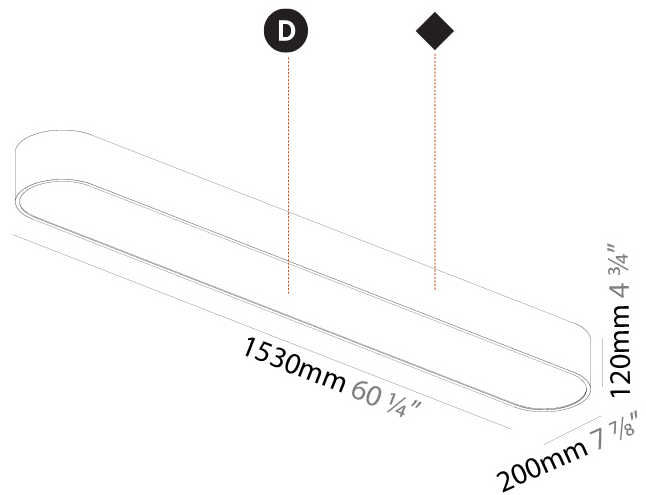

GENERAL

Series: Smoothy
Subseries: Smoothline
Partner: Prolicht
Division: Architectural
Installation: Surface
Product Type: Ceiling Surface
Mounting Location: Ceiling
Light Distribution: Direct

PHYSICAL

Shape: Oval
Length (mm): 1530
Length (in): 60 1/4
Width (mm): 200
Width (in): 7 7/8
Height (mm): 120
Height (in): 4 3/4

Diffuser: PMMA - Opal or Micro-Prism

Fixture Finish: SSR / BKV / CWI / CRY / HAB / UFT / ITA / RUA / FTG / MYG / LOD / PUS / FRO / FUP / KIA / POP / BLS / SPG / MEY / GOH / CHC / COM / ABZ / JAG / OBR / MOS / ROR

Fixture Material: Extruded Aluminum / Steel

ELECTRICAL

Lamp Type: LED (Zhaga Standard)
Input Wattage (W): 52
Total Output Wattage (W): 45
Dimming: Tri-Mode (Non-Dimming and Phase Dimming (120Vac only) and 0-10V Dimming)
Driver Included: Yes
Driver Location: Integrated
Driver Type: Constant Current - Universal
Driver Class: Class 2
Input Voltage (V): 120 - 277
Constant Current (MA): 500

LED

Color Temperature (°K): 3000 / 4000
Max. Delivered Lumen (lm): 3650 / 4010
CRI: >80 CRI
Lamp Life (hrs): 50000
Upon Request: Other CCT available

OPTICAL

RATINGS AND CERTIFICATIONS

Certified By: Certified for North American Standards
IP rating: IP20

PROJECT
TYPE
SPECIFIER
QUANTITY
DATE