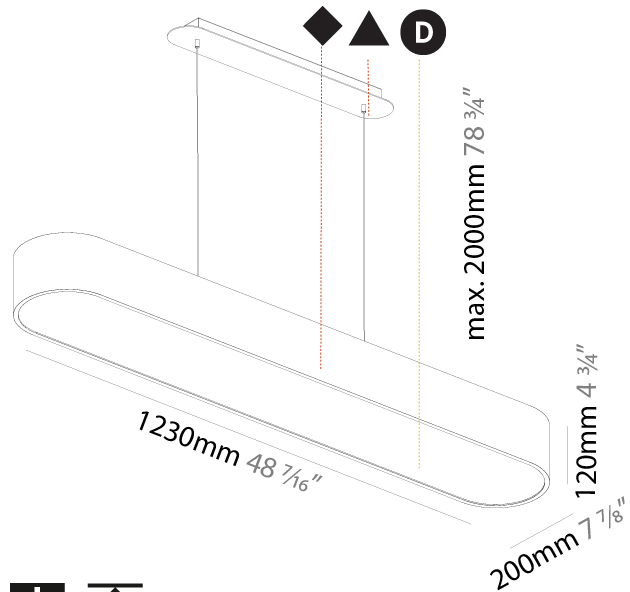

GENERAL

Series: Smoothy
Subseries: Smoothline
Partner: Prolicht
Division: Architectural
Installation: Suspension
Product Type: Pendant
Mounting Location: Ceiling
Light Distribution: Direct

PHYSICAL

Shape: Oblong
Length (mm): 1230
Length (in): 48 7/16
Width (mm): 200
Width (in): 7 7/8
Height (mm): 120
Height (in): 4 3/4
Max. Overall Height (mm): 2120
Max. Overall Height (in): 82 1/2
Weight (kg): 8.855
Weight (lbs): 19.48
Diffuser: PMMA - Opal or Micro-Prism
Fixture Finish: SSR / BKV / CWI / CRY / HAB / UFT / ITA / RUA / FTG / MYG / LOD / PUS / FRO / FUP / KIA / POP / BLS / SPG / MEY / GOH / CHC / COM / ABZ / JAG / OBR / MOS / ROR
Fixture Material: Extruded Aluminum / Steel
Cable Details: 2000mm / 78 3/4"

ELECTRICAL

Lamp Type: LED (Zhaga Standard)
Input Wattage (W): 42
Total Output Wattage (W): 38
Dimming: Tri-Mode (Non-Dimming and Phase Dimming (120Vac only) and 0-10V Dimming)
Driver Included: Yes
Driver Location: Integrated
Driver Type: Constant Current - Universal
Driver Class: Class 1
Input Voltage (V): 120 - 277
Constant Current (MA): 500

LED

Number of LEDs: 12
Color Temperature (°K): 3000 / 4000
Max. Delivered Lumen (lm): 2920 / 3210
CRI: >80 CRI
Lamp Life (hrs): 50000
Upon Request: Other CCT available

OPTICAL

RATINGS AND CERTIFICATIONS

Certified By: Certified for North American Standards
IP rating: IP20