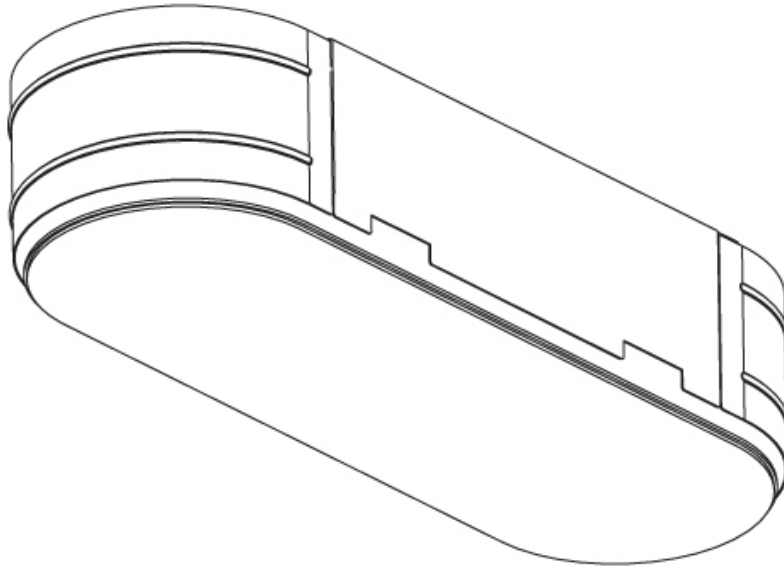

SMOOTHLINE TRIMLESS

A37514-

PROJECT

TYPE

SPECIFIER

QUANTITY

DATE