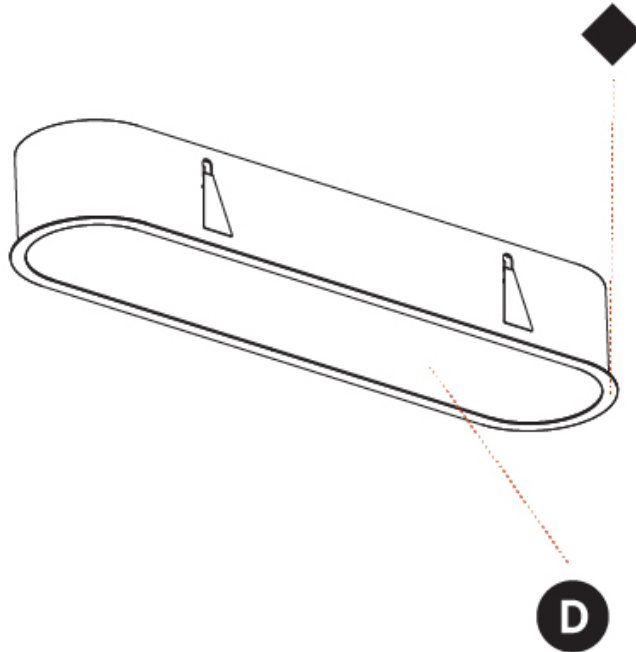

SMOOTHLINE RECESSED

A37756-

PROJECT _____

TYPE _____

SPECIFIER _____

QUANTITY _____

DATE _____

A