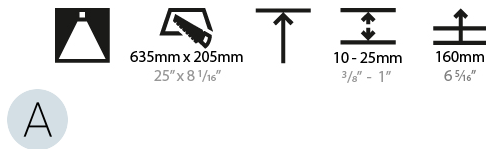

PHYSICAL

Shape: Oval
Length (mm): 652
Length (in): 25 11/16
Width (mm): 222
Width (in): 8 3/4
Depth (mm): 150
Depth (in): 5 7/8
Ceiling Thickness (mm): 10 / 12.5 / 15 / 25
Ceiling Thickness (in): 3/8 or 1/2 or 9/16 or 1
Min. Recessing Depth (mm): 160
Min. Recessing Depth (in): 6 5/16
Weight (kg): 4.033
Weight (lbs): 8.87
Diffuser: PMMA - Opal or Micro-Prism
Fixture Finish: SSR / BKV / CWI / CRY / HAB / UFT / ITA / RUA / FTG / MYG / LOD / PUS / FRO / FUP / KIA / POP / BLS / SPG / MEY / GOH / CHC / COM / ABZ / JAG / OBR / MOS / ROR
Fixture Material: Extruded Aluminum / Steel
Cut-out Measurements: 635mm / 25" x 205mm / 8 1/16"

ELECTRICAL

Lamp Type: LED (Zhaga Standard)
Input Wattage (W): 21
Total Output Wattage (W): 18
Dimming: Tri-Mode (Non-Dimming and Phase Dimming (120Vac only) and 0-10V Dimming)
Driver Included: Yes
Driver Location: Integrated
Driver Type: Constant Current - Universal
Driver Class: Class 2
Input Voltage (V): 120 - 277
Constant Current (MA): 500

LED

Color Temperature (°K): 3000 / 4000
Max. Delivered Lumen (lm): 1430 / 1570
CRI: >80 CRI
Lamp Life (hrs): 50000
Upon Request: Other CCT available

OPTICAL

RATINGS AND CERTIFICATIONS

Certified By: Certified for North American Standards
IP rating: IP20

PROJECT
TYPE
SPECIFIER
QUANTITY
DATE