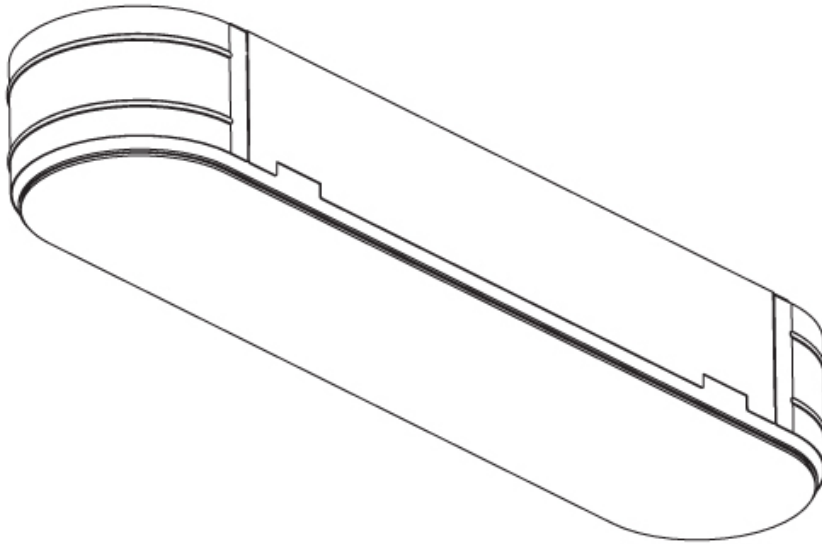

SMOOTHLINE TRIMLESS

A37516-

PROJECT

TYPE

SPECIFIER

QUANTITY

DATE