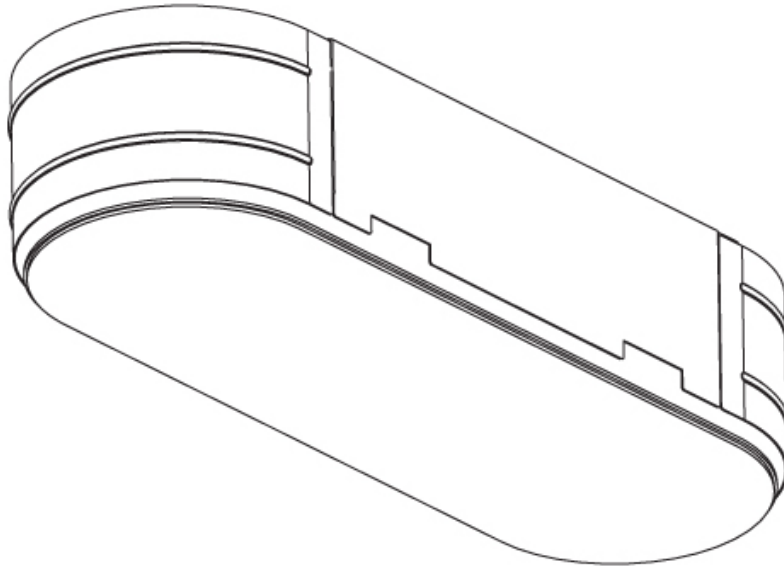

PROJECT
TYPE
SPECIFIER
QUANTITY
DATE

635mm x 230mm
25" x 9 1/16"

10 | 12 1/2 | 15 | 25 | 30mm
3/8" | 1/2" | 9/16" | 1" | 3/16"

SMOOTHLINE TRIMLESS

A37514-

PROJECT	_____
TYPE	_____
SPECIFIER	_____
QUANTITY	_____
DATE	_____