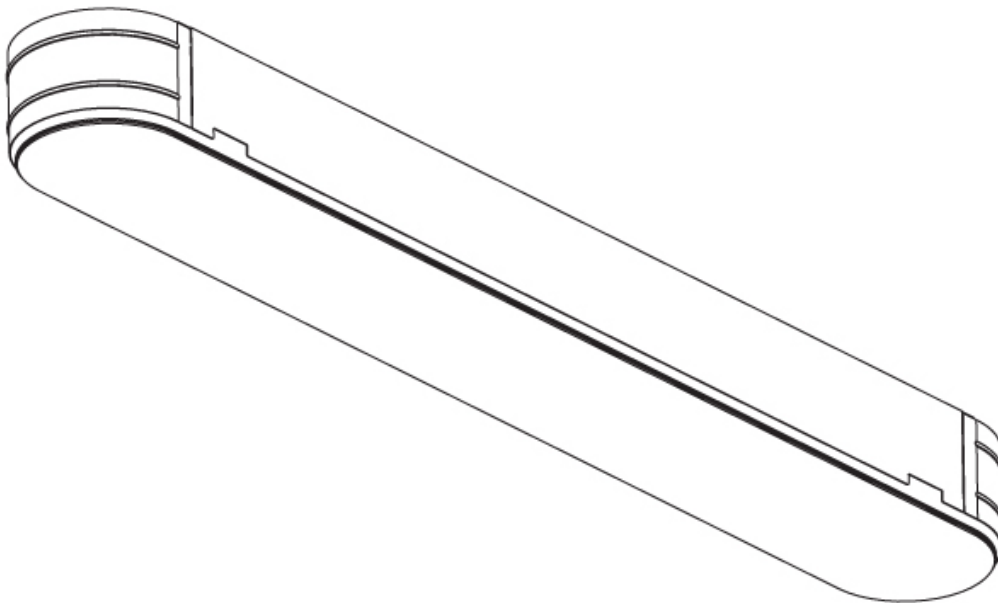

PROJECT
TYPE
SPECIFIER
QUANTITY
DATE

1535mm x 230mm
60 7/16" x 9 1/16"

10 | 12 1/2 | 15 | 25 | 30mm
3/8" | 1/2" | 9/16" | 1" | 3/16"

SMOOTHLINE TRIMLESS

A37520-

PROJECT	_____
TYPE	_____
SPECIFIER	_____
QUANTITY	_____
DATE	_____