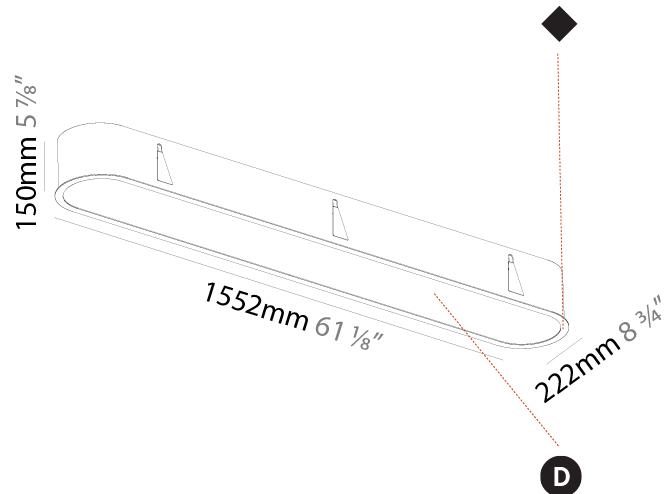

PHYSICAL

Shape: Oval
Length (mm): 1552
Length (in): 61 1/8
Width (mm): 222
Width (in): 8 3/4
Depth (mm): 150
Depth (in): 5 7/8
Ceiling Thickness (mm): 10 / 12.5 / 15 / 25
Ceiling Thickness (in): 3/8 or 1/2 or 9/16 or 1
Min. Recessing Depth (mm): 160
Min. Recessing Depth (in): 6 5/16
Weight (kg): 8.895
Weight (lbs): 19.57
Diffuser: PMMA - Opal or Micro-Prism
Fixture Finish: SSR / BKV / CWI / CRY / HAB / UFT / ITA / RUA / FTG / MYG / LOD / PUS / FRO / FUP / KIA / POP / BLS / SPG / MEY / GOH / CHC / COM / ABZ / JAG / OBR / MOS / ROR
Fixture Material: Extruded Aluminum / Steel
Cut-out Measurements: 1535mm / 60 7/16" x 205mm / 8 1/16"

ELECTRICAL

Lamp Type: LED (Zhaga Standard)
Input Wattage (W): 52.8
Total Output Wattage (W): 45
Dimming: Tri-Mode (Non-Dimming and Phase Dimming (120Vac only) and 0-10V Dimming)
Driver Included: Yes
Driver Location: Integrated
Driver Type: Constant Current - Universal
Driver Class: Class 2
Input Voltage (V): 120 - 277
Constant Current (MA): 500

LED

Color Temperature (°K): 3000 / 4000
Max. Delivered Lumen (lm): 3570 / 3920
CRI: >80 CRI
Lamp Life (hrs): 50000
Upon Request: Other CCT available

OPTICAL

RATINGS AND CERTIFICATIONS

Certified By: Certified for North American Standards
IP rating: IP20

PROJECT
TYPE
SPECIFIER
QUANTITY
DATE