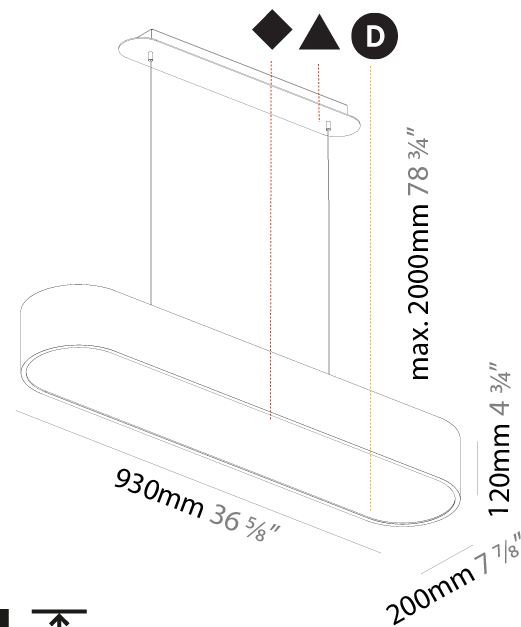

GENERAL

Series: Smoothy
Subseries: Smoothline
Partner: Prolicht
Division: Architectural
Installation: Suspension
Product Type: Pendant
Mounting Location: Ceiling
Light Distribution: Direct

PHYSICAL

Shape: Oval
Length (mm): 930
Length (in): 36 5/8
Width (mm): 200
Width (in): 7 7/8
Height (mm): 120
Height (in): 4 3/4
Max. Overall Height (mm): 2120
Max. Overall Height (in): 82 1/2
Weight (kg): 6.973
Weight (lbs): 15.34
Diffuser: PMMA - Opal or Micro-Prism
Fixture Finish: SSR / BKV / CWI / CRY / HAB / UFT / ITA / RUA / FTG / MYG / LOD / PUS / FRO / FUP / KIA / POP / BLS / SPG / MEY / GOH / CHC / COM / ABZ / JAG / OBR / MOS / ROR
Fixture Material: Extruded Aluminum / Steel
Cable Details: 2000mm / 78 3/4"

ELECTRICAL

Lamp Type: LED (Zhaga Standard)
Input Wattage (W): 31.5
Total Output Wattage (W): 27
Dimming: Tri-Mode (Non-Dimming and Phase Dimming (120Vac only) and 0-10V Dimming)
Driver Included: Yes
Driver Location: Integrated
Driver Type: Constant Current - Universal
Driver Class: Class 2
Input Voltage (V): 120 - 277
Constant Current (MA): 500

LED

Number of LEDs: 9
Color Temperature (°K): 3000 / 4000
Max. Delivered Lumen (lm): 2190 / 2410
CRI: >80 CRI
Lamp Life (hrs): 50000
Upon Request: Other CCT available

OPTICAL

RATINGS AND CERTIFICATIONS

Certified By: Certified for North American Standards
IP rating: IP20