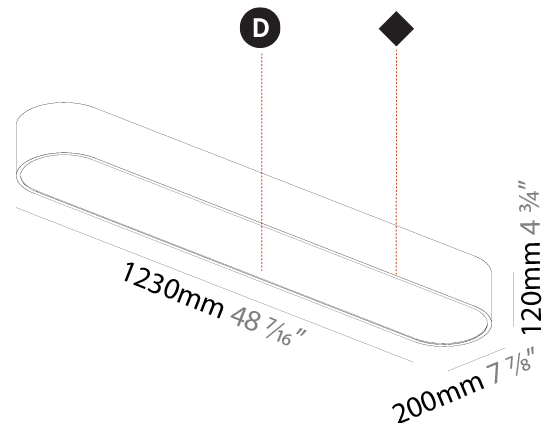

1. To build a product code in our configurator select the specify button on the base model # product page
2. To build a manual product code on this datasheet choose from the options listed below in blue font and add the suffix to the base model #

GENERAL

Series: Smoothy
Subseries: Smoothline
Partner: Prolicht
Division: Architectural
Installation: Surface
Product Type: Ceiling Surface
Mounting Location: Ceiling
Light Distribution: Direct

PHYSICAL

Shape: Oval
Length (mm): 1230
Length (in): 48 7/16
Width (mm): 200
Width (in): 7 7/8
Height (mm): 120
Height (in): 4 3/4

Diffuser: PMMA - Opal or Micro-Prism
Fixture Finish: SSR / BKV / CWI / CRY / HAB / UFT / ITA / RUA / FTG / MYG / LOD / PUS / FRO / FUP / KIA / POP / BLS / SPG / MEY / GOH / CHC / COM / ABZ / JAG / OBR / MOS / ROR
Fixture Material: Extruded Aluminum / Steel

ELECTRICAL

Lamp Type: LED (Zhaga Standard)
Input Wattage (W): 42
Total Output Wattage (W): 36
Dimming: Tri-Mode (Non-Dimming and Phase Dimming (120Vac only) and 0-10V Dimming)
Driver Included: Yes
Driver Location: Integrated
Driver Type: Constant Current - Universal
Driver Class: Class 1
Input Voltage (V): 120 - 277
Constant Current (MA): 500

LED

Color Temperature (°K): 3000 / 4000
Max. Delivered Lumen (lm): 2920 / 3210
CRI: >80 CRI
Lamp Life (hrs): 50000
Upon Request: Other CCT available

OPTICAL

RATINGS AND CERTIFICATIONS

Certified By: Certified for North American Standards
IP rating: IP20