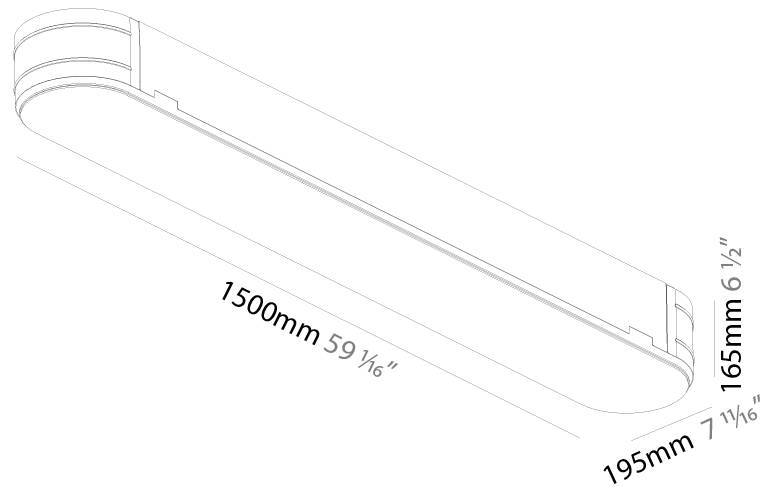

GENERAL

Series: Smoothy
Subseries: Smoothline
Brand: Prolicht
Division: Architectural
Mounting Type: Trimless
Mounting Location: Ceiling
Subcategory: Ambient

PHYSICAL

Shape: Oval
Length (mm): 1500
Length (in): 59 1/16
Width (mm): 195
Width (in): 7 11/16
Depth (mm): 165
Depth (in): 6 1/2
Ceiling Thickness (mm): 10 / 12.5 / 15 / 25 / 30
Ceiling Thickness (in): 3/8 or 1/2 or 9/16 or 1 or 1 3/16
Min. Recessing Depth (mm): 180
Min. Recessing Depth (in): 7 1/16
Light Distribution: Direct
Weight (kg): 9.4
Weight (lbs): 20.68
Diffuser: PMMA - Opal
Fixture Material: Extruded Aluminum / Steel
Cut-out Measurements: 1535mm / 60 7/16" x 230mm / 9 1/16"
Upon Request: Unique Sizes Unique Ceiling Thickness Unique Mounting Depth Spot Inserts

ELECTRICAL

Lamp Type: LED (Zhaga Standard)
Input Wattage (W): 52.5
Total Output Wattage (W): 45
Dimming: Tri-Mode (Non-Dimming and Phase Dimming (120Vac only) and 0-10V Dimming)
Driver Included: Yes
Driver Location: Integrated
Driver Type: Constant Current - Universal
Driver Class: Class 2
Input Voltage (V): 120 - 277
Constant Current (MA): 500

LED

Color Temperature (°K): 3000 / 3500 / 4000
Max. Delivered Lumen (lm): 3890 / 4194 / 4280
CRI: >80 CRI
Lamp Life (hrs): 50000
Upon Request: RGB-W Tunable White Special Color Temperature CRI90

OPTICAL

RATINGS AND CERTIFICATIONS

Certified By: Certified for North American Standards
IP rating: IP20

PROJECT
TYPE
SPECIFIER
QUANTITY
DATE

1535mm x 230mm
60 7/16" x 9 1/16"

10 | 12 1/2 | 15 | 25 | 30mm
3/8" | 1/2" | 9/16" | 1" | 1 3/16"