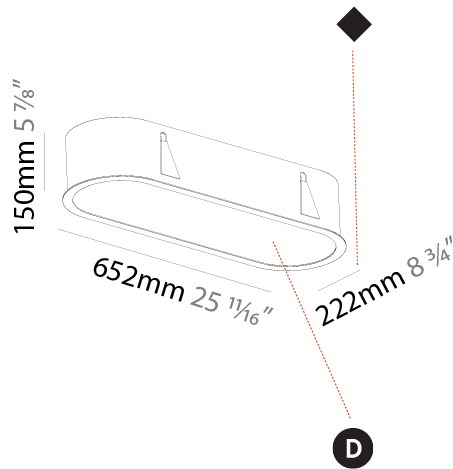

GENERAL

Series: Smoothy
Subseries: Smoothline
Brand: Prolicht
Division: Architectural
Mounting Type: Recessed
Mounting Location: Ceiling
Subcategory: Ambient

PHYSICAL

Shape: Oval
Length (mm): 652
Length (in): 25 ¹¹/₁₆"
Width (mm): 222
Width (in): 8 ³/₄"
Depth (mm): 150
Depth (in): 5 ⁷/₈"
Ceiling Thickness (mm): 10 / 12.5 / 15 / 25
Ceiling Thickness (in): 3/8 or 1/2 or 9/16 or 1
Min. Recessing Depth (mm): 160
Min. Recessing Depth (in): 6 ⁵/₁₆"
Light Distribution: Direct
Weight (kg): 4.033
Weight (lbs): 8.87
Diffuser: PMMA - Opal or Micro-Prism
Fixture Finish: SSR / BKV / CWI / CRY / HAB / UFT / ITA / RUA / FTG / MYG / LOD / PUS / FRO / FUP / KIA / POP / BLS / SPG / MEY / GOH / GUM / CHC / COM / ABZ / JAG / OBR / MOS / ROR
Fixture Material: Extruded Aluminum / Steel
Cut-out Measurements: 635mm / 25" x 205mm / 8 1/16"

ELECTRICAL

Lamp Type: LED (Zhaga Standard)
Input Wattage (W): 21
Total Output Wattage (W): 18
Dimming: Tri-Mode (Non-Dimming and Phase Dimming (120Vac only) and 0-10V Dimming)
Driver Included: Yes
Driver Location: Integrated
Driver Type: Constant Current - Universal
Driver Class: Class 2
Input Voltage (V): 120 - 277
Constant Current (MA): 500

LED

Color Temperature (°K): 3000 / 3500 / 4000
Max. Delivered Lumen (lm): 1430 / 1539 / 1570
CRI: >80 CRI
Lamp Life (hrs): 50000

OPTICAL

RATINGS AND CERTIFICATIONS

Certified By: Certified for North American Standards
IP rating: IP20

PROJECT
TYPE
SPECIFIER
QUANTITY
DATE

635mm x 205mm
25" x 8 1/16"

10 - 25mm
3/8" - 1"

160mm
6 5/16"