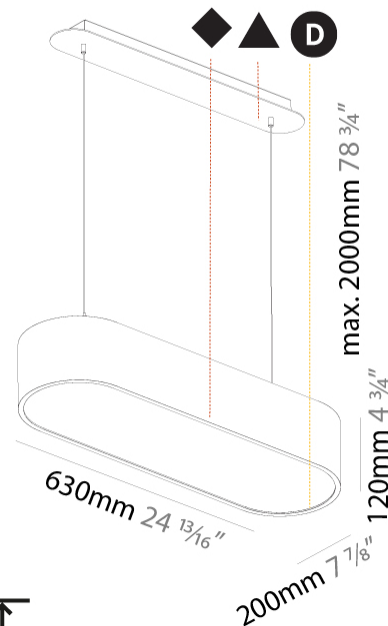

GENERAL

Series: Smoothy
Subseries: Smoothline
Brand: Prolicht
Division: Architectural
Mounting Type: Suspension
Mounting Location: Ceiling
Subcategory: Ambient

PHYSICAL

Shape: Oval
Length (mm): 630
Length (in): 24 ¹³/₁₆
Width (mm): 200
Width (in): 7 ⁷/₈
Height (mm): 120
Height (in): 4 ³/₄
Max. Overall Height (mm): 2120
Max. Overall Height (in): 82 ¹/₂
Light Distribution: Direct
Weight (kg): 5.043
Weight (lbs): 11.40
Diffuser: PMMA - Opal or Micro-Prism
Fixture Finish: SSR / BKV / CWI / CRY / HAB / UFT / ITA / RUA / FTG / MYG / LOD / PUS / FRO / FUP / KIA / POP / BLS / SPG / MEY / GOH / GUM / CHC / COM / ABZ / JAG / OBR / MOS / ROR
Fixture Material: Extruded Aluminum / Steel
Cable Details: 2000mm / 78 3/4"

ELECTRICAL

Lamp Type: LED (Zhaga Standard)
Input Wattage (W): 21
Total Output Wattage (W): 18
Dimming: Tri-Mode (Non-Dimming and Phase Dimming (120Vac only) and 0-10V Dimming)
Driver Included: Yes
Driver Location: Integrated
Driver Type: Constant Current - Universal
Driver Class: Class 2
Input Voltage (V): 120 - 277
Constant Current (MA): 500

LED

Number of LEDs: 6 x 3W
Color Temperature (°K): 3000 / 3500 / 4000
Max. Delivered Lumen (lm): 1530 / 1646 / 1680
Lamp Life (hrs): 50000

OPTICAL

RATINGS AND CERTIFICATIONS

Certified By: Certified for North American Standards
IP rating: IP20