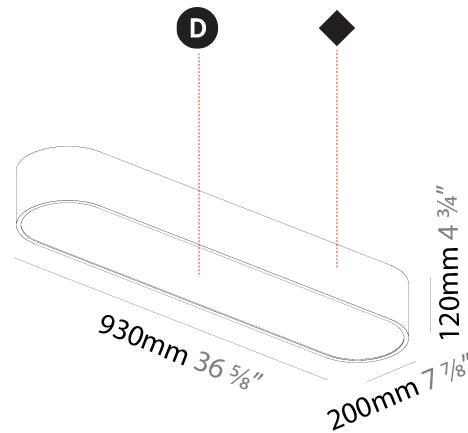

GENERAL

Series: Smoothy
Subseries: Smoothline
Partner: Prolicht
Division: Architectural
Installation: Surface
Product Type: Ceiling Surface
Mounting Location: Ceiling
Light Distribution: Direct

PHYSICAL

Shape: Oval
Length (mm): 930
Length (in): 36 5/8
Width (mm): 200
Width (in): 7 7/8
Height (mm): 120
Height (in): 4 3/4
Weight (kg): 5.108
Weight (lbs): 11.24
Diffuser: PMMA - Opal or Micro-Prism
Fixture Finish: SSR / BKV / CWI / CRY / HAB / UFT / ITA / RUA / FTG / MYG / LOD / PUS / FRO / FUP / KIA / POP / BLS / SPG / MEY / GOH / CHC / COM / ABZ / JAG / OBR / MOS / ROR
Fixture Material: Extruded Aluminum / Steel

ELECTRICAL

Lamp Type: LED (Zhaga Standard)
Input Wattage (W): 31.5
Total Output Wattage (W): 27
Dimming: Tri-Mode (Non-Dimming and Phase Dimming (120Vac only) and 0-10V Dimming)
Driver Included: Yes
Driver Location: Integrated
Driver Type: Constant Current - Universal
Driver Class: Class 2
Input Voltage (V): 120 - 277
Constant Current (MA): 500

LED

Color Temperature (°K): 3000 / 4000
Max. Delivered Lumen (lm): 2190 / 2410
CRI: >80 CRI
Lamp Life (hrs): 50000
Upon Request: Other CCT available

OPTICAL

RATINGS AND CERTIFICATIONS

Certified By: Certified for North American Standards
IP rating: IP20