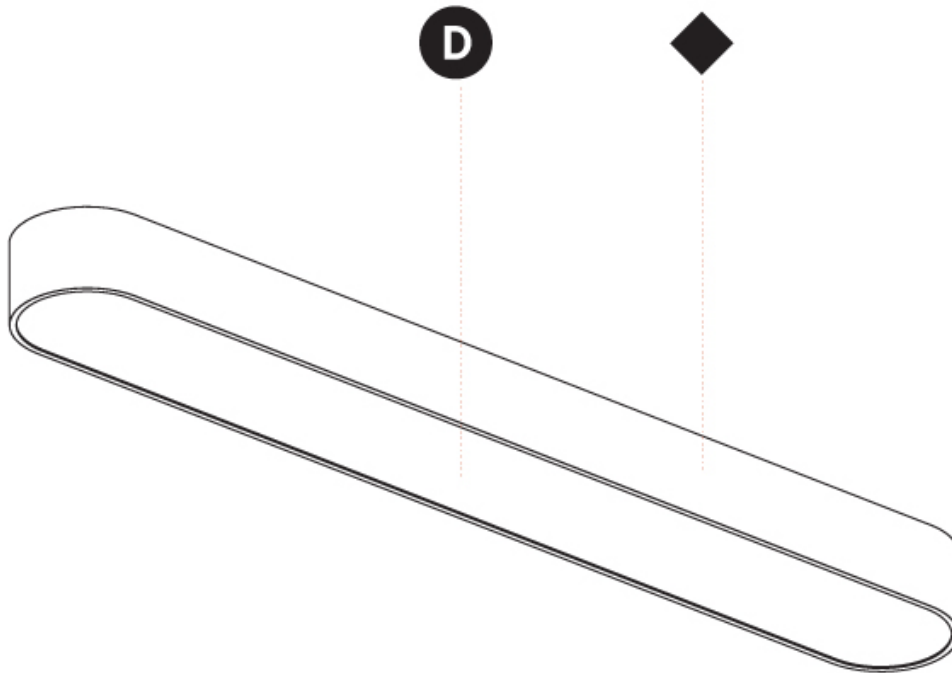

PROJECT
TYPE
SPECIFIER
QUANTITY
DATE

SMOOTHLINE SURFACE

A32972-

PROJECT

TYPE

SPECIFIER

QUANTITY

DATE