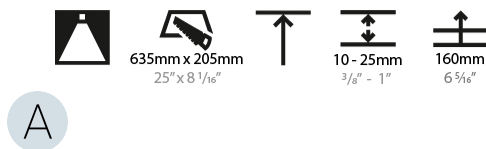

GENERAL

Series: Smoothy
Subseries: Smoothline
Partner: Prolicht
Division: Architectural
Installation: Recessed
Product Type: Ceiling Recessed
Mounting Location: Ceiling
Light Distribution: Direct

PHYSICAL

Shape: Oval
Length (mm): 652
Length (in): 25 11/16
Width (mm): 222
Width (in): 8 3/4
Depth (mm): 150
Depth (in): 5 7/8
Ceiling Thickness (mm): 10 / 12.5 / 15 / 25
Ceiling Thickness (in): 3/8 or 1/2 or 9/16 or 1
Min. Recessing Depth (mm): 160
Min. Recessing Depth (in): 6 5/16
Weight (kg): 4.033
Weight (lbs): 8.87
Diffuser: PMMA - Opal or Micro-Prism
Fixture Finish: SSR / BKV / CWI / CRY / HAB / UFT / ITA / RUA / FTG / MYG / LOD / PUS / FRO / FUP / KIA / POP / BLS / SPG / MEY / GOH / CHC / COM / ABZ / JAG / OBR / MOS / ROR
Fixture Material: Extruded Aluminum / Steel
Cut-out Measurements: 635mm / 25" x 205mm / 8 1/16"

ELECTRICAL

Lamp Type: LED (Zhaga Standard)
Input Wattage (W): 21
Total Output Wattage (W): 18
Dimming: Tri-Mode (Non-Dimming and Phase Dimming (120Vac only) and 0-10V Dimming)
Driver Included: Yes
Driver Location: Integrated
Driver Type: Constant Current - Universal
Driver Class: Class 2
Input Voltage (V): 120 - 277
Constant Current (MA): 500

LED

Color Temperature (°K): 3000 / 4000
Max. Delivered Lumen (lm): 1430 / 1570
CRI: >80 CRI
Lamp Life (hrs): 50000
Upon Request: Other CCT available

OPTICAL

RATINGS AND CERTIFICATIONS

Certified By: Certified for North American Standards
IP rating: IP20