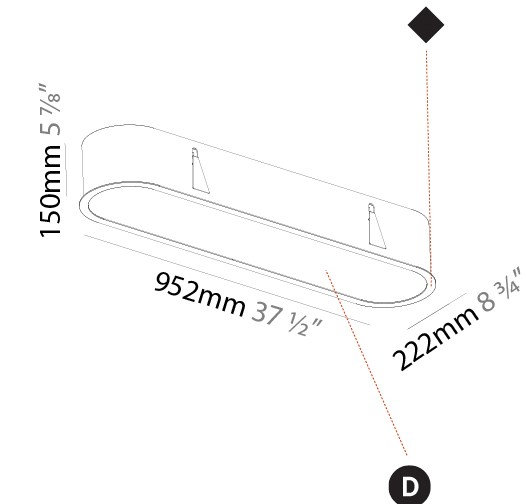

PHYSICAL

Shape: Oval
Length (mm): 952
Length (in): 37 1/2
Width (mm): 222
Width (in): 8 3/4
Depth (mm): 150
Depth (in): 5 7/8
Ceiling Thickness (mm): 10 / 12.5 / 15 / 25
Ceiling Thickness (in): 3/8 or 1/2 or 9/16 or 1
Min. Recessing Depth (mm): 160
Min. Recessing Depth (in): 6 5/16
Weight (kg): 5.93
Weight (lbs): 13.05
Diffuser: PMMA - Opal or Micro-Prism
Fixture Finish: SSR / BKV / CWI / CRY / HAB / UFT / ITA / RUA / FTG / MYG / LOD / PUS / FRO / FUP / KIA / POP / BLS / SPG / MEY / GOH / CHC / COM / ABZ / JAG / OBR / MOS / ROR
Fixture Material: Extruded Aluminum / Steel
Cut-out Measurements: 935mm / 36 13/16" x 205mm / 8 1/16"

ELECTRICAL

Lamp Type: LED (Zhaga Standard)
Input Wattage (W): 31.9
Total Output Wattage (W): 27
Dimming: Tri-Mode (Non-Dimming and Phase Dimming (120Vac only) and 0-10V Dimming)
Driver Included: Yes
Driver Location: Integrated
Driver Type: Constant Current - Universal
Driver Class: Class 2
Input Voltage (V): 120 - 277
Constant Current (MA): 500

LED

Color Temperature (°K): 3000 / 4000
Max. Delivered Lumen (lm): 2140 / 2350
CRI: >80 CRI
Lamp Life (hrs): 50000
Upon Request: Other CCT available

OPTICAL

RATINGS AND CERTIFICATIONS

Certified By: Certified for North American Standards
IP rating: IP20

PROJECT
TYPE
SPECIFIER
QUANTITY
DATE