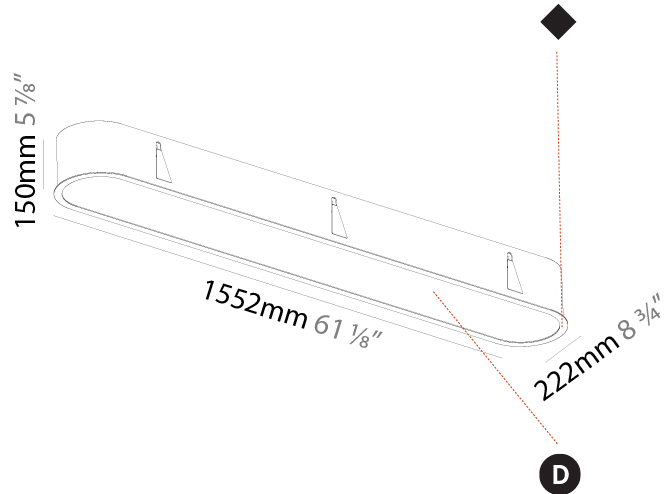

PHYSICAL

Shape: Oval
Length (mm): 1552
Length (in): 61 1/8
Width (mm): 222
Width (in): 8 3/4
Depth (mm): 150
Depth (in): 5 7/8
Ceiling Thickness (mm): 10 / 12.5 / 15 / 25
Ceiling Thickness (in): 3/8 or 1/2 or 9/16 or 1
Min. Recessing Depth (mm): 160
Min. Recessing Depth (in): 6 5/16
Weight (kg): 8.895
Weight (lbs): 19.57
Diffuser: PMMA - Opal or Micro-Prism
Fixture Finish: SSR / BKV / CWI / CRY / HAB / UFT / ITA / RUA / FTG / MYG / LOD / PUS / FRO / FUP / KIA / POP / BLS / SPG / MEY / GOH / CHC / COM / ABZ / JAG / OBR / MOS / ROR
Fixture Material: Extruded Aluminum / Steel
Cut-out Measurements: 1535mm / 60 7/16" x 205mm / 8 1/16"

ELECTRICAL

Lamp Type: LED (Zhaga Standard)
Input Wattage (W): 52.8
Total Output Wattage (W): 45
Dimming: Tri-Mode (Non-Dimming and Phase Dimming (120Vac only) and 0-10V Dimming)
Driver Included: Yes
Driver Location: Integrated
Driver Type: Constant Current - Universal
Driver Class: Class 2
Input Voltage (V): 120 - 277
Constant Current (MA): 500

LED

Color Temperature (°K): 3000 / 4000
Max. Delivered Lumen (lm): 3570 / 3920
CRI: >80 CRI
Lamp Life (hrs): 50000
Upon Request: Other CCT available

OPTICAL

RATINGS AND CERTIFICATIONS

Certified By: Certified for North American Standards
IP rating: IP20

PROJECT
TYPE
SPECIFIER
QUANTITY
DATE