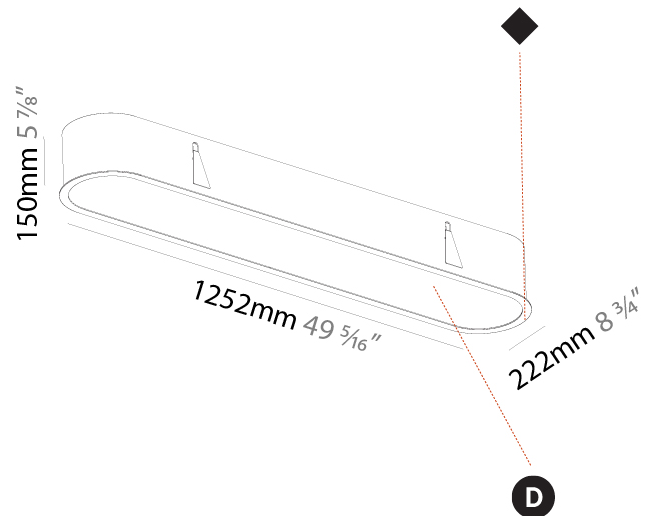

PHYSICAL

Shape: Oval
Length (mm): 1252
Length (in): 49 5/16
Width (mm): 222
Width (in): 8 3/4
Depth (mm): 150
Depth (in): 5 7/8
Ceiling Thickness (mm): 10 / 12.5 / 15 / 25
Ceiling Thickness (in): 3/8 or 1/2 or 9/16 or 1
Min. Recessing Depth (mm): 160
Min. Recessing Depth (in): 6 5/16
Weight (kg): 7.634
Weight (lbs): 16.80
Diffuser: PMMA - Opal or Micro-Prism
Fixture Finish: SSR / BKV / CWI / CRY / HAB / UFT / ITA / RUA / FTG / MYG / LOD / PUS / FRO / FUP / KIA / POP / BLS / SPG / MEY / GOH / CHC / COM / ABZ / JAG / OBR / MOS / ROR
Fixture Material: Extruded Aluminum / Steel
Cut-out Measurements: 1235mm / 48 5/8" x 205mm / 8 1/16"

ELECTRICAL

Lamp Type: LED (Zhaga Standard)
Input Wattage (W): 41.8
Total Output Wattage (W): 36
Dimming: Tri-Mode (Non-Dimming and Phase Dimming (120Vac only) and 0-10V Dimming)
Driver Included: Yes
Driver Location: Integrated
Driver Type: Constant Current - Universal
Driver Class: Class 2
Input Voltage (V): 120 - 277
Constant Current (MA): 500

LED

Color Temperature (°K): 3000 / 4000
Max. Delivered Lumen (lm): 2860 / 3140
CRI: >80 CRI
Lamp Life (hrs): 50000
Upon Request: Other CCT available

OPTICAL

RATINGS AND CERTIFICATIONS

Certified By: Certified for North American Standards
IP rating: IP20

PROJECT
TYPE
SPECIFIER
QUANTITY
DATE

1235mm x 205mm
48 5/8" x 8 1/16"

10 - 25mm
3/8" - 1"

160mm
6 5/16"