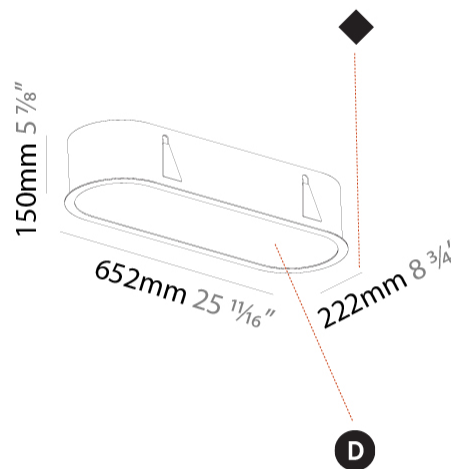

GENERAL

Series: Smoothy
Subseries: Smoothline
Partner: Prolicht
Division: Architectural
Installation: Recessed
Product Type: Ceiling Recessed
Mounting Location: Ceiling
Light Distribution: Direct

PHYSICAL

Shape: Oval
Length (mm): 652
Length (in): 25 11/16
Width (mm): 222
Width (in): 8 3/4
Depth (mm): 150
Depth (in): 5 7/8
Ceiling Thickness (mm): 10 / 12.5 / 15 / 25
Ceiling Thickness (in): 3/8 or 1/2 or 9/16 or 1
Min. Recessing Depth (mm): 160
Min. Recessing Depth (in): 6 5/16
Weight (kg): 4.033
Weight (lbs): 8.87
Diffuser: PMMA - Opal or Micro-Prism
Fixture Finish: SSR / BKV / CWI / CRY / HAB / UFT / ITA / RUA / FTG / MYG / LOD / PUS / FRO / FUP / KIA / POP / BLS / SPG / MEY / GOH / CHC / COM / ABZ / JAG / OBR / MOS / ROR
Fixture Material: Extruded Aluminum / Steel
Cut-out Measurements: 635mm / 25" x 205mm / 8 1/16"

ELECTRICAL

Lamp Type: LED (Zhaga Standard)
Input Wattage (W): 21
Total Output Wattage (W): 18
Dimming: Tri-Mode (Non-Dimming and Phase Dimming (120Vac only) and 0-10V Dimming)
Driver Included: Yes
Driver Location: Integrated
Driver Type: Constant Current - Universal
Driver Class: Class 2
Input Voltage (V): 120 - 277
Constant Current (MA): 500

LED

Color Temperature (°K): 3000 / 4000
Max. Delivered Lumen (lm): 1430 / 1570
CRI: >80 CRI
Lamp Life (hrs): 50000
Upon Request: Other CCT available

OPTICAL

RATINGS AND CERTIFICATIONS

Certified By: Certified for North American Standards
IP rating: IP20