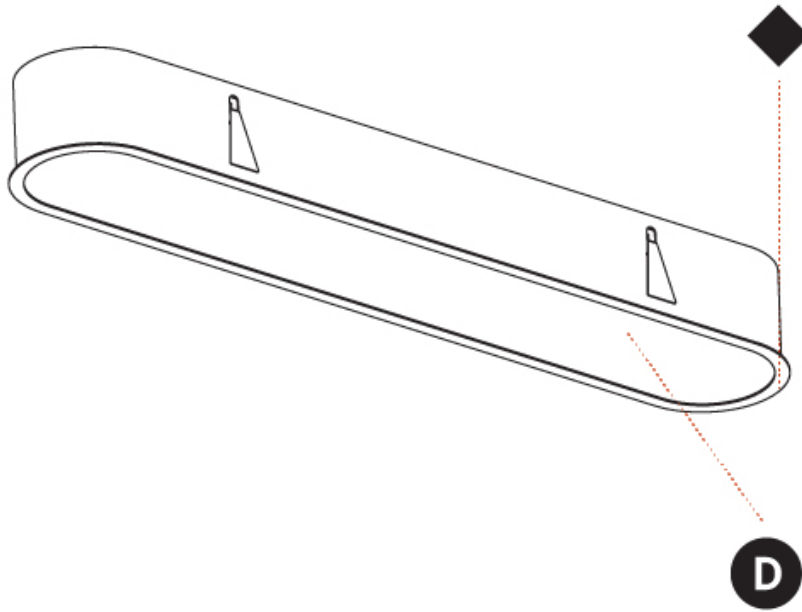

SMOOTHLINE RECESSED

A37757-

PROJECT _____

TYPE _____

SPECIFIER _____

QUANTITY _____

DATE _____

A