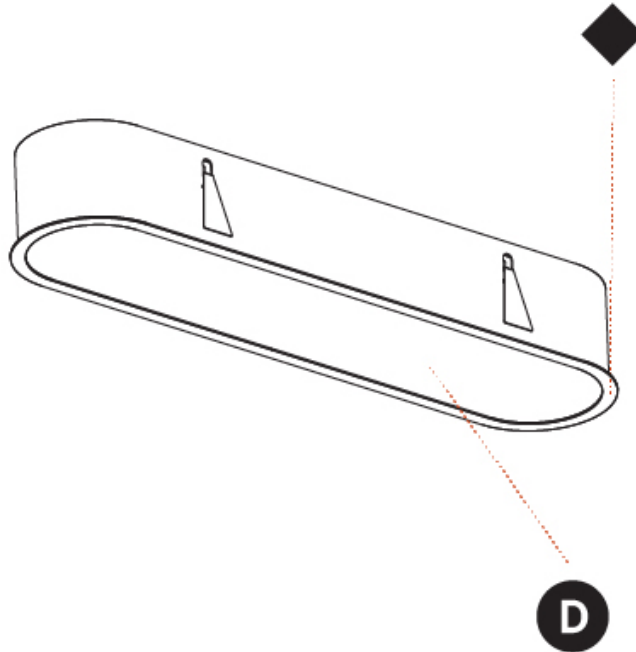

SMOOTHLINE RECESSED

A37756-

PROJECT

TYPE

SPECIFIER

QUANTITY

DATE

A