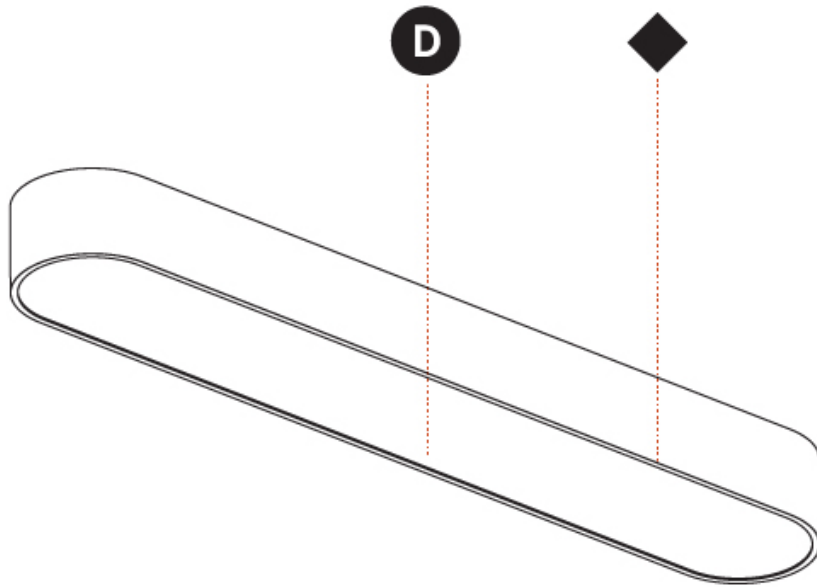

A32970-

PROJECT	_____
TYPE	_____
SPECIFIER	_____
QUANTITY	_____
DATE	_____