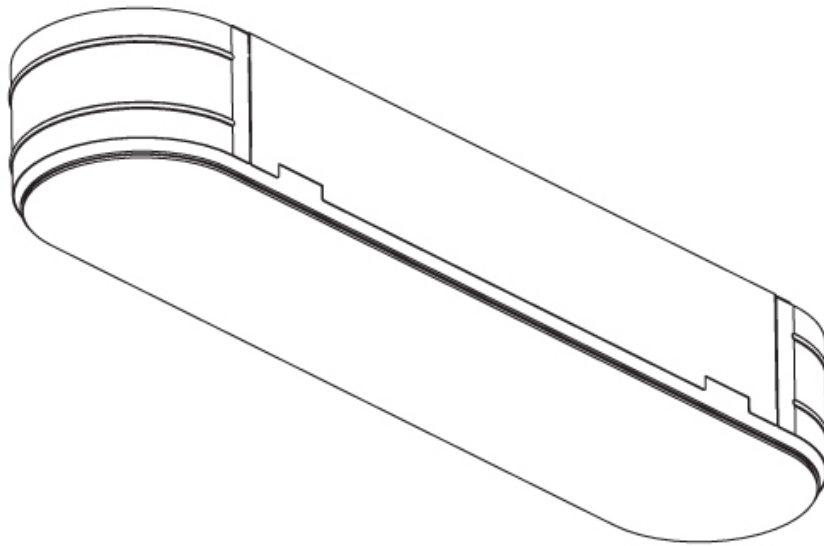

A37516-

PROJECT

TYPE

SPECIFIER

QUANTITY

DATE