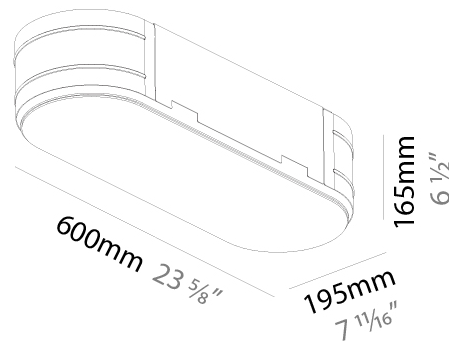

GENERAL

Series: Smoothy
Subseries: Smoothline
Brand: Prolicht
Division: Architectural
Mounting Type: Suspension
Mounting Location: Ceiling
Subcategory: Ambient

PHYSICAL

Shape: Oval
Length (mm): 930
Length (in): 36 5/8
Width (mm): 200
Width (in): 7 7/8
Height (mm): 120
Height (in): 4 3/4
Max. Overall Height (mm): 2120
Max. Overall Height (in): 82 1/2
Light Distribution: Direct
Weight (kg): 6.973
Weight (lbs): 15.34
Diffuser: PMMA - Opal or Micro-Prism
Fixture Finish: SSR / BKV / CWI / CRY / HAB / UFT / ITA / RUA / FTG / MYG / LOD / PUS / FRO / FUP / KIA / POP / BLS / SPG / MEY / GOH / GUM / CHC / COM / ABZ / JAG / OBR / MOS / ROR
Fixture Material: Extruded Aluminum / Steel
Cable Details: 2000mm / 78 3/4"

GENERAL

Series: Smoothy
Subseries: Smoothline
Brand: Prolicht
Division: Architectural
Mounting Type: Trimless
Mounting Location: Ceiling
Subcategory: Ambient

PHYSICAL

Shape: Oval
Length (mm): 600
Length (in): 23 5/8
Width (mm): 195
Width (in): 7 11/16
Depth (mm): 165
Depth (in): 6 1/2
Ceiling Thickness (mm): 10 / 12.5 / 15 / 25 / 30
Ceiling Thickness (in): 3/8 or 1/2 or 9/16 or 1 or 1 3/16
Min. Recessing Depth (mm): 180
Min. Recessing Depth (in): 7 1/16
Light Distribution: Direct
Weight (kg): 3.8
Weight (lbs): 7.6
Diffuser: PMMA - Opal
Fixture Material: Extruded Aluminum / Steel
Cut-out Measurements: 635mm / 25" x 230mm / 9 1/16"
Upon Request: Unique Sizes Unique Ceiling Thickness Unique Mounting Depth Spot Inserts

OPTICAL

RATINGS AND CERTIFICATIONS

Certified By: Certified for North American Standards
IP rating: IP20

PROJECT
TYPE
SPECIFIER
QUANTITY
DATE

635mm x 230mm
25" x 9 1/16"

10 | 12 1/2 | 15 | 25 | 30mm
3/8" | 1/2" | 9/16" | 1" | 3/16"