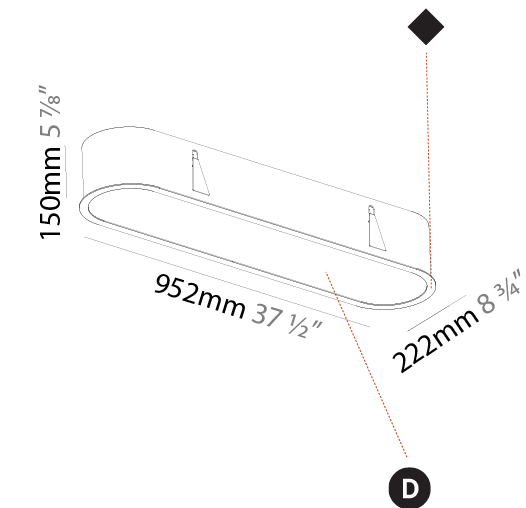

GENERAL

Series: Smoothy
 Subseries: Smoothline
 Brand: Prolicht
 Division: Architectural
 Mounting Type: Recessed
 Mounting Location: Ceiling
 Subcategory: Ambient

PHYSICAL

Shape: Oval
 Length (mm): 952
 Length (in): 37 1/2
 Width (mm): 222
 Width (in): 8 3/4
 Depth (mm): 150
 Depth (in): 5 7/8
 Ceiling Thickness (mm): 10 / 12.5 / 15 / 25
 Ceiling Thickness (in): 3/8 or 1/2 or 9/16 or 1
 Min. Recessing Depth (mm): 160
 Min. Recessing Depth (in): 6 5/16
 Light Distribution: Direct
 Weight (kg): 5.93
 Weight (lbs): 13.05
 Diffuser: PMMA - Opal or Micro-Prism
 Fixture Finish: SSR / BKV / CWI / CRY / HAB / UFT / ITA / RUA / FTG / MYG / LOD / PUS / FRO / FUP / KIA / POP / BLS / SPG / MEY / GOH / GUM / CHC / COM / ABZ / JAG / OBR / MOS / ROR
 Fixture Material: Extruded Aluminum / Steel
 Cut-out Measurements: 935mm / 36 13/16" x 205mm / 8 1/16"

PROJECT
TYPE
SPECIFIER
QUANTITY
DATE

935mm x 205mm
 36 13/16" x 8 1/16"

10 - 25mm
 3/8" - 1"

160mm
 6 5/16"

SMOOTHLINE RECESSED

A37756-

PROJECT

TYPE