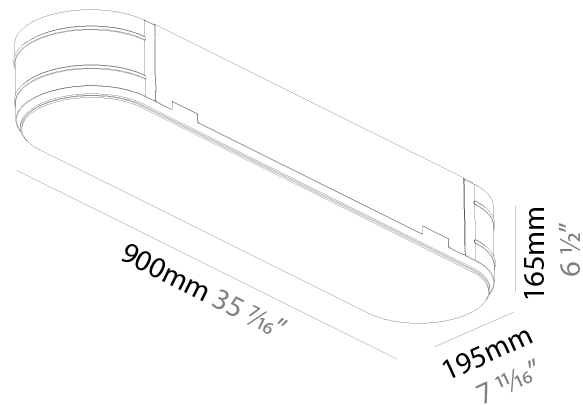

GENERAL

Series: Smoothy
Subseries: Smoothline
Brand: Prolicht
Division: Architectural
Mounting Type: Trimless
Mounting Location: Ceiling
Subcategory: Ambient

PHYSICAL

Shape: Oval
Length (mm): 900
Length (in): 35 7/16
Width (mm): 195
Width (in): 7 13/16
Depth (mm): 165
Depth (in): 6 1/2
Ceiling Thickness (mm): 10 / 12.5 / 15 / 25 / 30
Ceiling Thickness (in): 3/8 or 1/2 or 9/16 or 1 or 1 3/16
Min. Recessing Depth (mm): 180
Min. Recessing Depth (in): 7 1/16
Light Distribution: Direct
Weight (kg): 5.756
Weight (lbs): 12.66
Diffuser: PMMA - Opal
Fixture Material: Extruded Aluminum / Steel
Cut-out Measurements: 935mm / 36 15/16" x 230mm / 9 1/16"
Upon Request: Unique Sizes Unique Ceiling Thickness Unique Mounting Depth Spot Inserts

ELECTRICAL

Lamp Type: LED (Zhaga Standard)
Input Wattage (W): 31.5
Total Output Wattage (W): 27
Dimming: [Tri-Mode (Non-Dimming and Phase Dimming (120Vac only) and 0-10V Dimming)](#)
Driver Included: Yes
Driver Location: Integrated
Driver Type: Constant Current - Universal
Driver Class: Class 2
Input Voltage (V): 120 - 277
Constant Current (mA): 500

LED

[Color Temperature (*K): 3000 / 3500 / 4000](#)
Max. Delivered Lumen (lm): 2340 / 2518 / 2570
CRI: >80 CRI
Lamp Life (hrs): 50000
Upon Request: RGB-W Tunable White Special Color Temperature CRI90

OPTICAL

RATINGS AND CERTIFICATIONS

Certified By: Certified for North American Standards
IP rating: IP20

PROJECT
TYPE
SPECIFIER
QUANTITY
DATE

935mm x 230mm
36 13/16" x 9 1/16"

10 | 12 1/2 | 15 | 25 | 30mm
3/8" | 1/2" | 9/16" | 1" | 3/16"