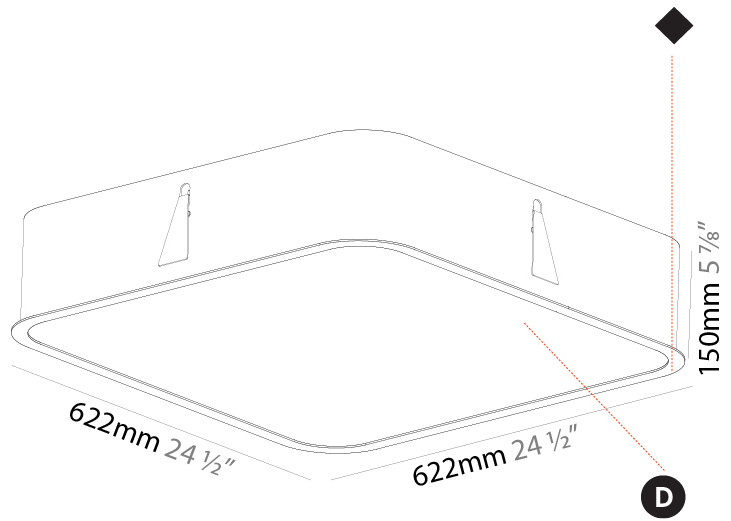

PHYSICAL

Shape: Square
Length (mm): 622
Length (in): 24 1/2
Width (mm): 622
Width (in): 24 1/2
Height (mm): 150
Height (in): 5 7/8
Ceiling Thickness (mm): 10 / 12.5 / 15 / 25
Ceiling Thickness (in): 3/8 or 1/2 or 9/16 or 1
Min. Recessing Depth (mm): 160
Min. Recessing Depth (in): 6 5/16
Light Distribution: Direct
Weight (kg): 12.317
Weight (lbs): 27.10
Diffuser: PMMA - Opal or Micro-Prism
Fixture Finish: SSR / BKV / CWI / CRY / HAB / UFT / ITA / RUA / FTG / MYG / LOD / PUS / FRO / FUP / KIA / POP / BLS / SPG / MEY / GOH / GUM / CHC / COM / ABZ / JAG / OBR / MOS / ROR
Fixture Material: Extruded Aluminum / Steel
Cut-out Measurements: 605mm / 23 13/16" x 605mm / 23 13/16"

ELECTRICAL

Lamp Type: LED (Zhaga Standard)
Input Wattage (W): 55
Total Output Wattage (W): 49.7
Dimming: Non-Dimmable
Driver Included: Yes
Driver Location: Integrated
Driver Type: Constant Current - Universal
Driver Class: Class 2
Input Voltage (V): 120 - 277
Constant Current (MA): 350
Upon Request: (Not included - see components) Integral: 0-10Vdc dimming / Phase dimming 120Vac only

LED

Color Temperature (°K): 3000 / 3500 / 4000
Max. Delivered Lumen (lm): 5520 / 5606 / 5720
Nominal Lumen (lm): 6680lm
CRI: >80 CRI
Efficiency (%): 0.827
Lamp Life (hrs): 50000

OPTICAL

RATINGS AND CERTIFICATIONS

Certified By: Certified for North American Standards
IP rating: IP20