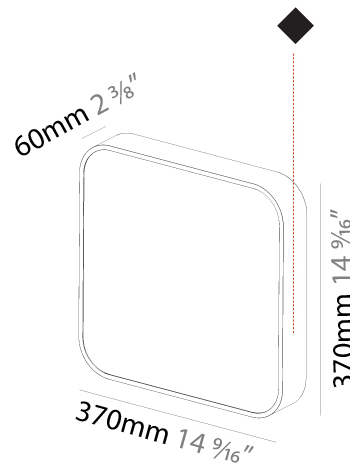

GENERAL

Series: Smoothy
Subseries: Smoothy Flat
Brand: Prolight
Division: Architectural
Mounting Type: Surface
Mounting Location: Ceiling
Subcategory: Ambient

PHYSICAL

Shape: Square
Length (mm): 370
Length (in): 14 ⁹/₁₆
Height (mm): 370
Depth (mm): 60
Height (in): 14 ⁹/₁₆
Depth (in): 2 ³/₈
Light Distribution: Direct
Weight (kg): 3.16
Weight (lbs): 6.94
Diffuser: PMMA - Opal
Fixture Finish: SSR / BKV / CWI / CRY / HAB / UFT / ITA / RUA / FTG / MYG / LOD / PUS / FRO / FUP / KIA / POP / BLS / SPG / MEY / GOH / GUM / CHC / COM / ABZ / JAG / OBR / MOS / ROR
Fixture Material: Extruded Aluminum / Steel

ELECTRICAL

Lamp Type: LED (Zhaga Standard)
Input Wattage (W): 13.2
Total Output Wattage (W): 12
Dimming: Non-Dimmable
Driver Included: Yes
Driver Location: Integrated
Driver Type: Constant Current - Universal
Driver Class: Class 2
Input Voltage (V): 120 - 277
Constant Current (MA): 350
Upon Request: (Not included - see components) Integral: 0-10Vdc dimming / Phase dimming 120Vac only

LED

Color Temperature (°K): 3000 / 3500 / 4000
Max. Delivered Lumen (lm): 1200 / 1225 / 1250
CRI: >80 CRI
Lamp Life (hrs): 50000

OPTICAL

RATINGS AND CERTIFICATIONS

Certified By: Certified for North American Standards
IP rating: IP20

PROJECT
TYPE
SPECIFIER
QUANTITY
DATE