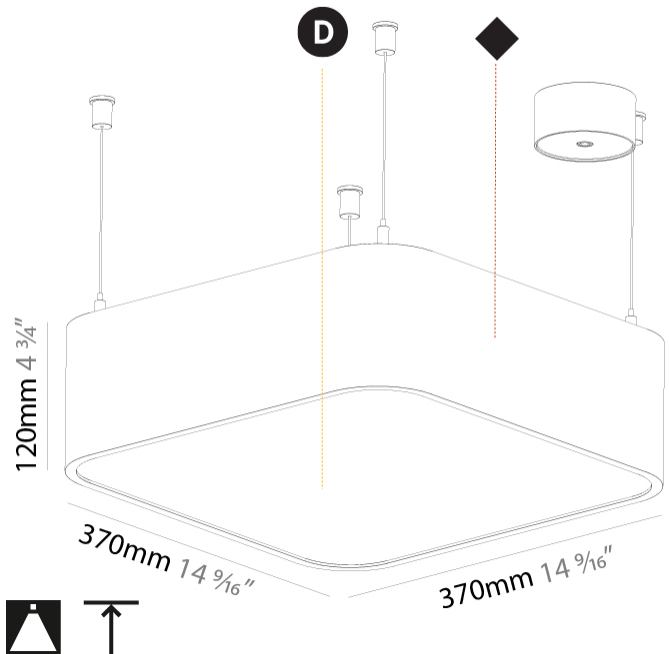

GENERAL

Series: Smoothy
Subseries: Smoothy Standard
Brand: Prolicht
Division: Architectural
Mounting Type: Suspension
Mounting Location: Ceiling
Subcategory: Ambient

PHYSICAL

Shape: Square
Length (mm): 370
Length (in): 14 5/16
Width (mm): 370
Width (in): 14 5/16
Height (mm): 120
Height (in): 4 3/4
Max. Overall Height (mm): 2120
Max. Overall Height (in): 83 7/16
Light Distribution: Direct
Weight (kg): 4.15
Weight (lbs): 9.13
Diffuser: PMMA - Opal or Micro-Prism
Fixture Finish: SSR / BKV / CWI / CRY / HAB / UFT / ITA / RUA / FTG / MYG / LOD / PUS / FRO / FUP / KIA / POP / BLS / SPG / MEY / GOH / GUM / CHC / COM / ABZ / JAG / OBR / MOS / ROR
Fixture Material: Extruded Aluminum / Steel
Cable Details: 2000mm / 78 3/4"

ELECTRICAL

Lamp Type: LED (Zhaga Standard)
Input Wattage (W): 12
Total Output Wattage (W): 10
Dimming: Non-Dimmable
Driver Included: Yes
Driver Location: Integrated
Driver Type: Constant Current - Universal
Driver Class: Class 2
Input Voltage (V): 120 - 277
Constant Current (MA): 350
Upon Request: (Not included - see components) Integral: 0-10Vdc dimming / Phase dimming 120Vac only

LED

Color Temperature (°K): 3000 / 3500 / 4000
Max. Delivered Lumen (lm): 1380 / 1401 / 1430
CRI: >80 CRI
Efficiency (%): 82.7
Lamp Life (hrs): 50000

OPTICAL

RATINGS AND CERTIFICATIONS

Certified By: Certified for North American Standards
IP rating: IP20