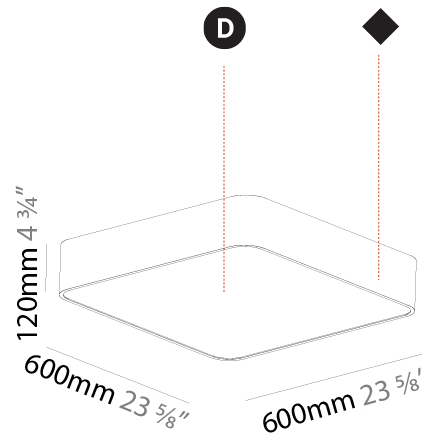

GENERAL

Series: Smoothy
Subseries: Smoothy Standard
Brand: Prolicht
Division: Architectural
Mounting Type: Surface
Mounting Location: Ceiling
Subcategory: Ambient

PHYSICAL

Shape: Square
Length (mm): 600
Length (in): 23 ⁵/₈
Width (mm): 600
Width (in): 23 ⁵/₈
Height (mm): 120
Height (in): 4 ³/₄
Light Distribution: Direct
Weight (kg): 11.315
Weight (lbs): 24.89
Diffuser: PMMA - Opal or Micro-Prism
Fixture Finish: SSR / BKV / CWI / CRY / HAB / UFT / ITA / RUA / FTG / MYG / LOD / PUS / FRO / FUP / KIA / POP / BLS / SPG / MEY / GOH / GUM / CHC / COM / ABZ / JAG / OBR / MOS / ROR
Fixture Material: Extruded Aluminum / Steel

ELECTRICAL

Lamp Type: LED (Zhaga Standard)
Input Wattage (W): 55
Total Output Wattage (W): 49.7
Dimming: Non-Dimmable
Driver Included: Yes
Driver Location: Integrated
Driver Type: Constant Current - Universal
Driver Class: Class 2
Input Voltage (V): 120 - 277
Constant Current (MA): 350
Upon Request: (Not included - see components) Integral: 0-10Vdc dimming / Phase dimming 120Vac only

LED

Color Temperature (°K): 3000 / 3500 / 4000
Max. Delivered Lumen (lm): 5520 / 5606 / 5720
CRI: >80 CRI
Efficiency (%): 0.867
Lamp Life (hrs): 50000

OPTICAL

RATINGS AND CERTIFICATIONS

Certified By: Certified for North American Standards
IP rating: IP20

PROJECT
TYPE
SPECIFIER
QUANTITY
DATE