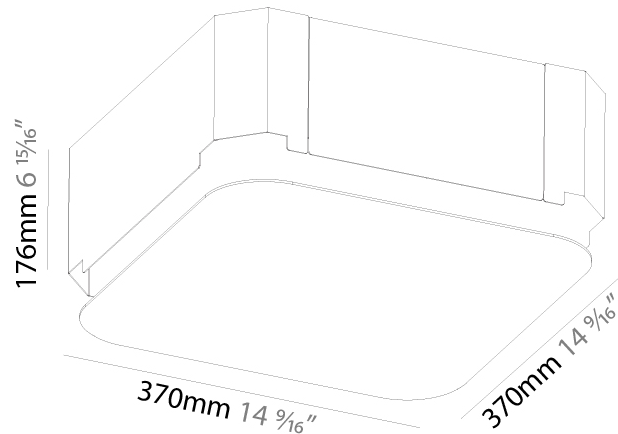

PHYSICAL

Shape: Square
Length (mm): 370
Length (in): 14 ⁹/₁₆"
Width (mm): 370
Width (in): 14 ⁹/₁₆"
Depth (mm): 176
Depth (in): 6 ¹⁵/₁₆"
Ceiling Thickness (mm): 10 / 12.5 / 15 / 25 / 30
Ceiling Thickness (in): 3/8 or 1/2 or 9/16 or 1 or 1 3/16
Min. Recessing Depth (mm): 200
Min. Recessing Depth (in): 7 ⁷/₈"
Light Distribution: Direct
Weight (kg): 4.236
Weight (lbs): 9.32
Diffuser: PMMA - Opal
Fixture Material: Extruded Aluminum / Steel
Cut-out Measurements: 405mm / 15 15/16" x 405mm 15 15/16"
Upon Request: Unique Sizes Unique Ceiling Thickness Unique Mounting Depth Spot Inserts

ELECTRICAL

Lamp Type: LED (Zhaga Standard)
Input Wattage (W): 13.2
Total Output Wattage (W): 12.4
Dimming: Non-Dimmable
Driver Included: Yes
Driver Location: Integrated
Driver Type: Constant Current - Universal
Driver Class: Class 2
Input Voltage (V): 120 - 277
Constant Current (MA): 350
Upon Request: (Not included - see components) Integral: 0-10Vdc dimming / Phase dimming 120Vac only

LED

Color Temperature (°K): 3000 / 3500 / 4000
Max. Delivered Lumen (lm): 1090 / 1107 / 1130
CRI: >80 CRI
Efficiency (%): 0.804
Lamp Life (hrs): 50000
Upon Request: RGB-W Tunable White Special Color Temperature CRI90

OPTICAL

RATINGS AND CERTIFICATIONS

Certified By: Certified for North American Standards
IP rating: IP20

PROJECT
TYPE
SPECIFIER
QUANTITY
DATE

200mm 7 ⁷/₈"   405mm x 405mm 15 15/16" x 15 15/16"   10 | 12 1/2 | 15 | 25 | 30mm 3/8" 1/2" 9/16" 1" 1 3/16"