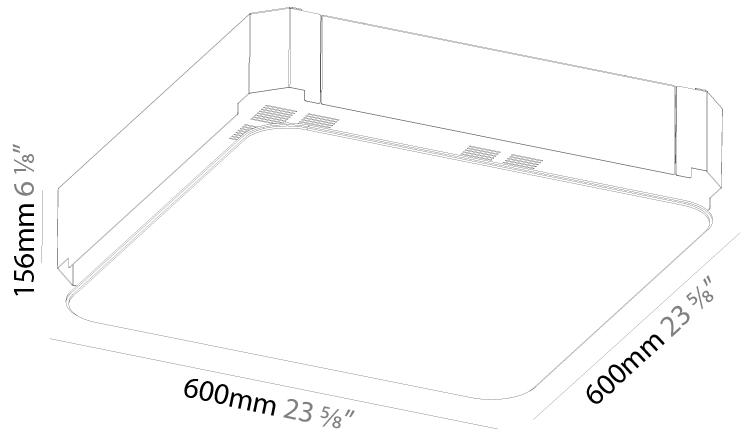

PHYSICAL

Shape: Square
Length (mm): 600
Length (in): 23 5/8
Width (mm): 600
Width (in): 23 5/8
Depth (mm): 156
Depth (in): 6 1/8
Ceiling Thickness (mm): 10 / 12.5 / 15 / 25 / 30
Ceiling Thickness (in): 3/8 or 1/2 or 9/16 or 1
Min. Recessing Depth (mm): 180
Min. Recessing Depth (in): 7 1/16
Light Distribution: Direct
Weight (kg): 12.549
Weight (lbs): 27.61
Diffuser: PMMA - Opal
Fixture Material: Extruded Aluminum / Steel
Cut-out Measurements: 635mm / 25" x 635mm / 25"
Upon Request: Unique Sizes Unique Ceiling Thickness Unique Mounting Depth Spot Inserts

ELECTRICAL

Lamp Type: LED (Zhaga Standard)
Input Wattage (W): 55
Total Output Wattage (W): 49.7
Dimming: [Non-Dimmable](#)
Driver Included: Yes
Driver Location: Integrated
Driver Type: Constant Current - Universal
Driver Class: Class 2
Input Voltage (V): 120 - 277
Constant Current (MA): 350
Upon Request: (Not included - see components) Integral: 0-10Vdc dimming / Phase dimming 120Vac only

LED

[Color Temperature (°K): 3000 / 3500 / 4000](#)
Max. Delivered Lumen (lm): 5370 / 5449 / 5560
CRI: >80 CRI
Efficiency (%): 65 (5mm Perspex) / 80.40
Lamp Life (hrs): 50000
Upon Request: RGB-W Tunable White Special Color Temperature CRI90

OPTICAL

RATINGS AND CERTIFICATIONS

Certified By: Certified for North American Standards
IP rating: IP20