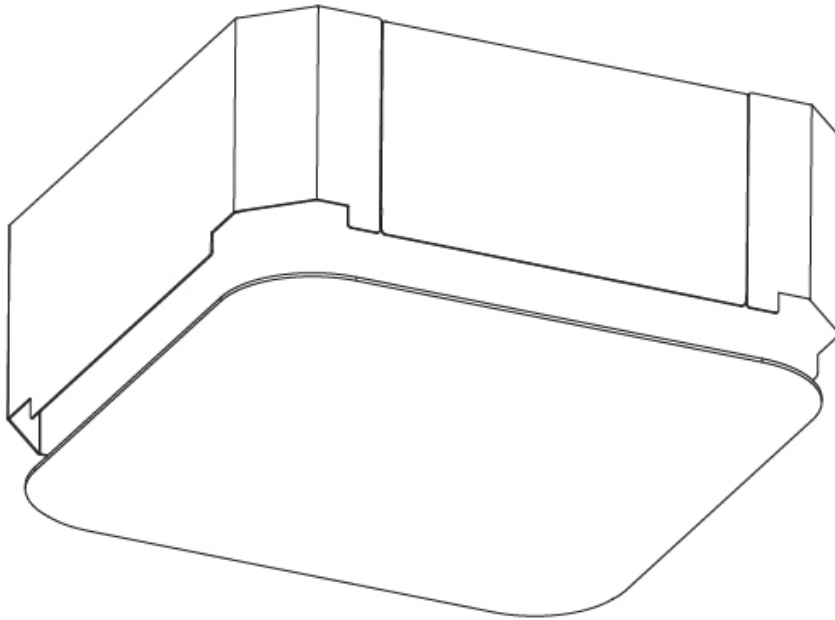

SMOOTHY STANDARD TRIMLESS

A36697-

PROJECT

TYPE

SPECIFIER

QUANTITY

DATE