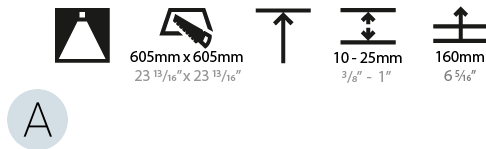

PHYSICAL

Shape: Square
Length (mm): 622
Length (in): 24 1/2
Width (mm): 622
Width (in): 24 1/2
Height (mm): 150
Height (in): 5 7/8
Ceiling Thickness (mm): 10 / 12.5 / 15 / 25
Ceiling Thickness (in): 3/8 or 1/2 or 9/16 or 1
Min. Recessing Depth (mm): 160
Min. Recessing Depth (in): 6 5/16
Light Distribution: Direct
Weight (kg): 12.317
Weight (lbs): 27.10
Diffuser: PMMA - Opal or Micro-Prism
Fixture Finish: SSR / BKV / CWI / CRY / HAB / UFT / ITA / RUA / FTG / MYG / LOD / PUS / FRO / FUP / KIA / POP / BLS / SPG / MEY / GOH / GUM / CHC / COM / ABZ / JAG / OBR / MOS / ROR
Fixture Material: Extruded Aluminum / Steel
Cut-out Measurements: 605mm / 23 13/16" x 605mm / 23 13/16"

ELECTRICAL

Lamp Type: LED (Zhaga Standard)
Input Wattage (W): 55
Total Output Wattage (W): 49.7
Dimming: Non-Dimmable
Driver Included: Yes
Driver Location: Integrated
Driver Type: Constant Current - Universal
Driver Class: Class 2
Input Voltage (V): 120 - 277
Constant Current (MA): 350
Upon Request: (Not included - see components) Integral: 0-10Vdc dimming / Phase dimming 120Vac only

LED

Color Temperature (°K): 3000 / 3500 / 4000
Max. Delivered Lumen (lm): 5520 / 5606 / 5720
Nominal Lumen (lm): 6680lm
CRI: >80 CRI
Efficiency (%): 0.827
Lamp Life (hrs): 50000

OPTICAL

RATINGS AND CERTIFICATIONS

Certified By: Certified for North American Standards
IP rating: IP20