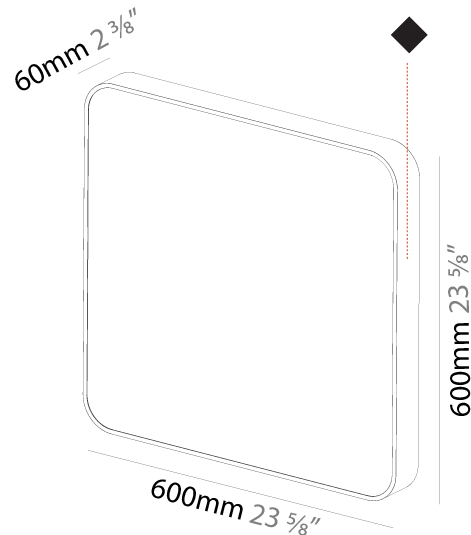

GENERAL

Series: Smoother
Subseries: Smoother Flat
Brand: Prolicht
Division: Architectural
Mounting Type: Surface
Mounting Location: Ceiling
Subcategory: Ambient

PHYSICAL

Shape: Square
Length (mm): 600
Length (in): 23 ⁵/₈
Height (mm): 600
Depth (mm): 60
Height (in): 23 ⁵/₈
Depth (in): 2 ³/₈
Light Distribution: Direct
Weight (kg): 8.458
Weight (lbs): 18.61
Diffuser: PMMA - Opal
Fixture Finish: SSR / BKV / CWI / CRY / HAB / UFT / ITA / RUA / FTG / MYG / LOD / PUS / FRO / FUP / KIA / POP / BLS / SPG / MEY / GOH / GUM / CHC / COM / ABZ / JAG / OBR / MOS / ROR
Fixture Material: Extruded Aluminum / Steel

ELECTRICAL

Lamp Type: LED (Zhaga Standard)
Input Wattage (W): 55
Total Output Wattage (W): 49.7
Dimming: Non-Dimmable
Driver Included: Yes
Driver Location: Integrated
Driver Type: Constant Current - Universal
Driver Class: Class 2
Input Voltage (V): 120 - 277
Constant Current (mA): 350
Upon Request: (Not included - see components) Integral: 0-10Vdc dimming / Phase dimming 120Vac only

LED

Color Temperature (°K): 3000 / 3500 / 4000
Max. Delivered Lumen (lm): 4810 / 4880 / 4980
CRI: >80 CRI
Lamp Life (hrs): 50000

OPTICAL

RATINGS AND CERTIFICATIONS

Certified By: Certified for North American Standards
IP rating: IP20