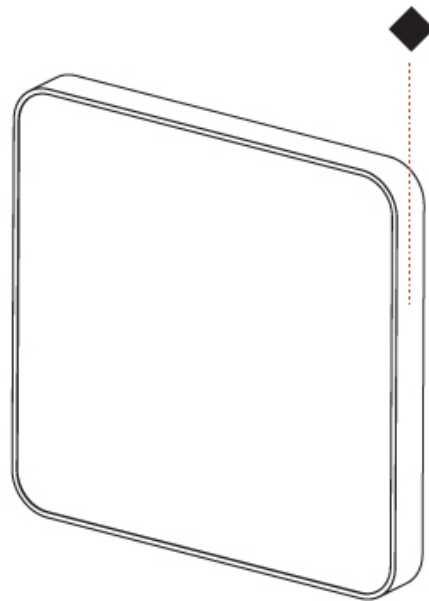

PROJECT
TYPE
SPECIFIER
QUANTITY
DATE

SMOOTHY FLAT SURFACE

A3D050-

PROJECT

TYPE

SPECIFIER

QUANTITY

DATE