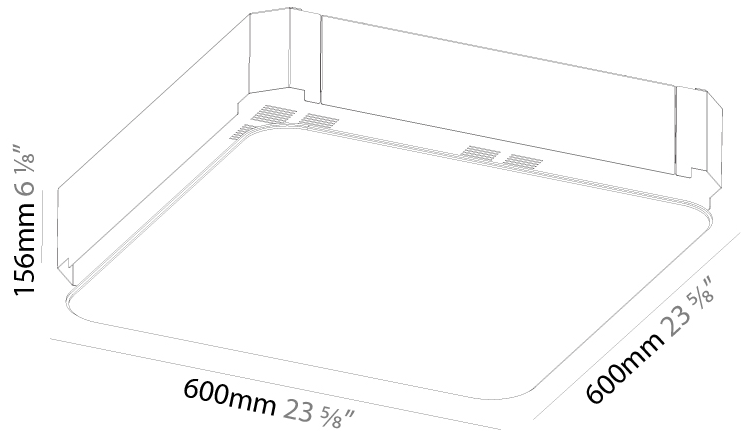

PHYSICAL

Shape: Square
Length (mm): 600
Length (in): 23 5/8
Width (mm): 600
Width (in): 23 5/8
Depth (mm): 156
Depth (in): 6 1/8
Ceiling Thickness (mm): 10 / 12.5 / 15 / 25 / 30
Ceiling Thickness (in): 3/8 or 1/2 or 9/16 or 1
Min. Recessing Depth (mm): 180
Min. Recessing Depth (in): 7 1/16
Light Distribution: Direct
Weight (kg): 12.549
Weight (lbs): 27.61
Diffuser: PMMA - Opal
Fixture Material: Extruded Aluminum / Steel
Cut-out Measurements: 635mm / 25" x 635mm / 25"
Upon Request: Unique Sizes Unique Ceiling Thickness Unique Mounting Depth Spot Inserts

ELECTRICAL

Lamp Type: LED (Zhaga Standard)
Input Wattage (W): 55
Total Output Wattage (W): 49.7
Dimming: [Non-Dimmable](#)
Driver Included: Yes
Driver Location: Integrated
Driver Type: Constant Current - Universal
Driver Class: Class 2
Input Voltage (V): 120 - 277
Constant Current (MA): 350
Upon Request: (Not included - see components) Integral: 0-10Vdc dimming / Phase dimming 120Vac only

LED

[Color Temperature (°K): 3000 / 3500 / 4000](#)
Max. Delivered Lumen (lm): 5370 / 5449 / 5560
CRI: >80 CRI
Efficiency (%): 65 (5mm Perspex) / 80.40
Lamp Life (hrs): 50000
Upon Request: RGB-W Tunable White Special Color Temperature CRI90

OPTICAL

RATINGS AND CERTIFICATIONS

Certified By: Certified for North American Standards
IP rating: IP20

180mm 635mm x 635mm 10 | 12 1/2 | 15 | 25 | 30mm
7 1/16" 25" x 25" 3/8" 1/2" 9/16" 1" 1 3/16"