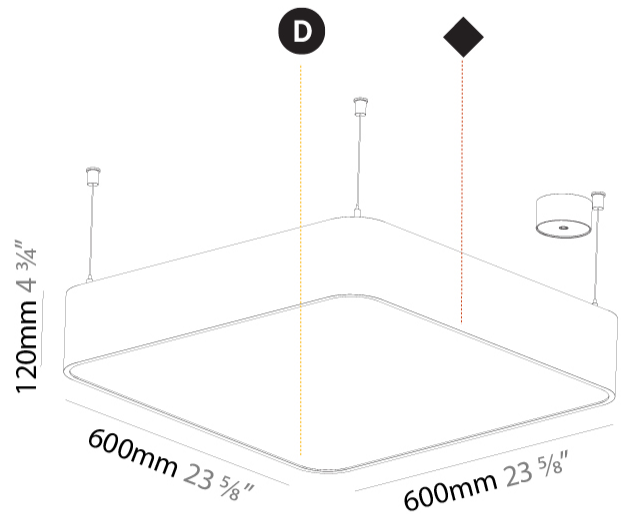

GENERAL

Series: Smoothy
Subseries: Smoothy Standard
Brand: Prolicht
Division: Architectural
Mounting Type: Suspension
Mounting Location: Ceiling
Subcategory: Ambient

PHYSICAL

Shape: Square
Length (mm): 600
Length (in): 23 ⁵/₈
Width (mm): 600
Width (in): 23 ⁵/₈
Height (mm): 120
Height (in): 4 ³/₄
Max. Overall Height (mm): 2120mm / 83-7/16
Max. Overall Height (in): 83 ⁷/₁₆
Light Distribution: Direct
Weight (kg): 10.86
Weight (lbs): 23.94
Diffuser: PMMA - Opal or Micro-Prism
Fixture Finish: SSR / BKV / CWI / CRY / HAB / UFT / ITA / RUA / FTG / MYG / LOD / PUS / FRO / FUP / KIA / POP / BLS / SPG / MEY / GOH / GUM / CHC / COM / ABZ / JAG / OBR / MOS / ROR
Fixture Material: Extruded Aluminum / Steel
Cable Details: 2000mm / 78 3/4"

ELECTRICAL

Lamp Type: LED (Zhaga Standard)
Input Wattage (W): 50
Total Output Wattage (W): 45
Dimming: Non-Dimmable
Driver Included: Yes
Driver Location: Integrated
Driver Type: Constant Current - Universal
Driver Class: Class 2
Input Voltage (V): 120 - 277
Constant Current (MA): 350
Upon Request: (Not included - see components) Integral: 0-10Vdc dimming / Phase dimming 120Vac only

LED

Color Temperature (°K): 3000 / 3500 / 4000
Max. Delivered Lumen (lm): 5520 / 5606 / 5720
CRI: >80 CRI
Efficiency (%): 82.7
Lamp Life (hrs): 50000

OPTICAL

RATINGS AND CERTIFICATIONS

Certified By: Certified for North American Standards
IP rating: IP20