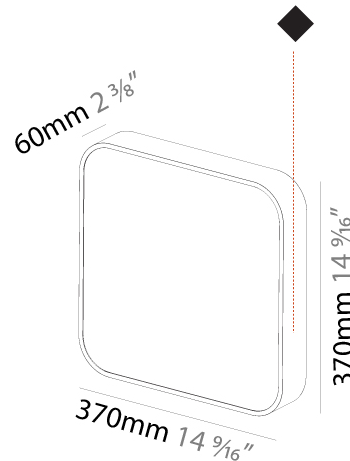

GENERAL

Series: Smoothy
Subseries: Smoothy Flat
Brand: Prolight
Division: Architectural
Mounting Type: Surface
Mounting Location: Ceiling
Subcategory: Ambient

PHYSICAL

Shape: Square
Length (mm): 370
Length (in): 14 9/16
Height (mm): 370
Depth (mm): 60
Height (in): 14 9/16
Depth (in): 2 3/8
Light Distribution: Direct
Weight (kg): 3.16
Weight (lbs): 6.94
Diffuser: PMMA - Opal
Fixture Finish: SSR / BKV / CWI / CRY / HAB / UFT / ITA / RUA / FTG / MYG / LOD / PUS / FRO / FUP / KIA / POP / BLS / SPG / MEY / GOH / GUM / CHC / COM / ABZ / JAG / OBR / MOS / ROR
Fixture Material: Extruded Aluminum / Steel

ELECTRICAL

Lamp Type: LED (Zhaga Standard)
Input Wattage (W): 13.2
Total Output Wattage (W): 12
Dimming: Non-Dimmable
Driver Included: Yes
Driver Location: Integrated
Driver Type: Constant Current - Universal
Driver Class: Class 2
Input Voltage (V): 120 - 277
Constant Current (MA): 350
Upon Request: (Not included - see components) Integral: 0-10Vdc dimming / Phase dimming 120Vac only

LED

Color Temperature (°K): 3000 / 3500 / 4000
Max. Delivered Lumen (lm): 1200 / 1225 / 1250
CRI: >80 CRI
Lamp Life (hrs): 50000

OPTICAL

RATINGS AND CERTIFICATIONS

Certified By: Certified for North American Standards
IP rating: IP20

PROJECT
TYPE
SPECIFIER
QUANTITY
DATE