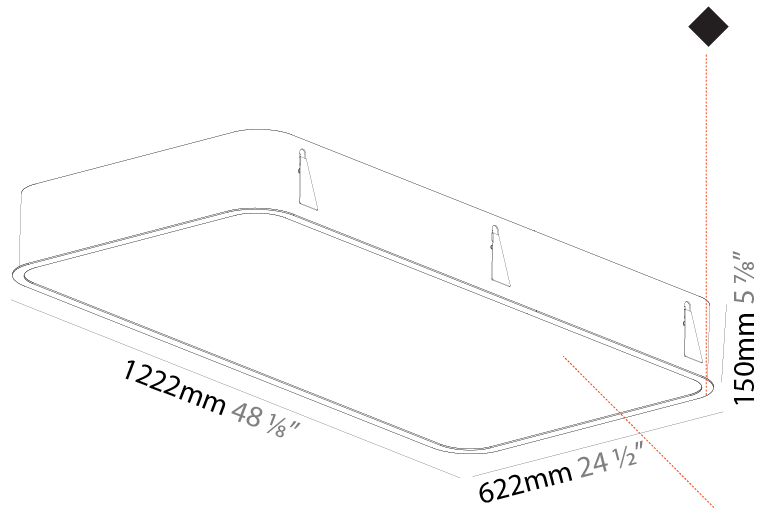

PHYSICAL

Shape: Square
Length (mm): 1222
Length (in): 48 7/8
Width (mm): 622
Width (in): 24 1/2
Height (mm): 150
Height (in): 5 7/8
Ceiling Thickness (mm): 10 / 12.5 / 15 / 25
Ceiling Thickness (in): 3/8 or 1/2 or 9/16 or 1
Min. Recessing Depth (mm): 160
Min. Recessing Depth (in): 6 5/16
Light Distribution: Direct
Weight (kg): 24.4
Weight (lbs): 53.68
Diffuser: PMMA - Opal or Micro-Prism
Fixture Finish: SSR / BKV / CWI / CRY / HAB / UFT / ITA / RUA / FTG / MYG / LOD / PUS / FRO / FUP / KIA / POP / BLS / SPG / MEY / GOH / GUM / CHC / COM / ABZ / JAG / OBR / MOS / ROR
Fixture Material: Extruded Aluminum / Steel
Cut-out Measurements: 1205mm / 47 7/16" x 605mm / 23 13/16"

ELECTRICAL

Lamp Type: LED (Zhaga Standard)
Input Wattage (W): 108.9
Total Output Wattage (W): 99
Dimming: Non-Dimmable
Driver Included: Yes
Driver Location: Integrated
Driver Type: Constant Current - Universal
Driver Class: Class 2
Input Voltage (V): 120 - 277
Constant Current (MA): 350
Upon Request: (Not included - see components) Integral: 0-10Vdc dimming / Phase dimming 120Vac only

LED

Color Temperature (°K): 3000 / 3500 / 4000
Max. Delivered Lumen (lm): 11050 / 11221 / 11450
CRI: >80 CRI
Efficiency (%): 0.827
Lamp Life (hrs): 50000

OPTICAL

RATINGS AND CERTIFICATIONS

Certified By: Certified for North American Standards
IP rating: IP20