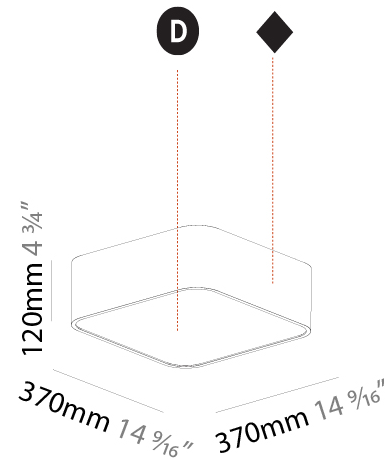

GENERAL

Series: Smoothy
Subseries: Smoothy Standard
Brand: Prolicht
Division: Architectural
Mounting Type: Surface
Mounting Location: Ceiling
Subcategory: Ambient

PHYSICAL

Shape: Square
Length (mm): 370
Length (in): 14 ⁹/₁₆
Width (mm): 370
Width (in): 14 ⁹/₁₆
Height (mm): 120
Height (in): 4 ³/₄
Light Distribution: Direct
Weight (kg): 3.458
Weight (lbs): 7.61
Diffuser: PMMA - Opal or Micro-Prism
Fixture Finish: SSR / BKV / CWI / CRY / HAB / UFT / ITA / RUA / FTG / MYG / LOD / PUS / FRO / FUP / KIA / POP / BLS / SPG / MEY / GOH / GUM / CHC / COM / ABZ / JAG / OBR / MOS / ROR
Fixture Material: Extruded Aluminum / Steel

ELECTRICAL

Lamp Type: LED (Zhaga Standard)
Input Wattage (W): 13.2
Total Output Wattage (W): 12
Dimming: Non-Dimmable
Driver Included: Yes
Driver Location: Integrated
Driver Type: Constant Current -Universal
Driver Class: Class 2
Input Voltage (V): 120 - 277
Constant Current (MA): 350
Upon Request: 0-10Vdc dimming / Phase dimming 120Vac only

LED

Color Temperature (°K): 3000 / 3500 / 4000
Max. Delivered Lumen (lm): 1380 / 1401 / 1430
CRI: >80 CRI
Efficiency (%): 0.867
Lamp Life (hrs): 50000

OPTICAL

RATINGS AND CERTIFICATIONS

Certified By: Certified for North American Standards
IP rating: IP20