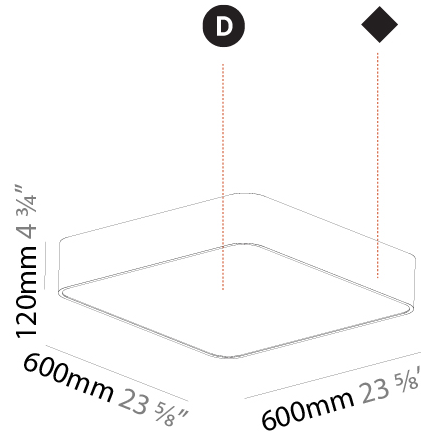

GENERAL

Series: Smoothy
Subseries: Smoothy Standard
Brand: Prolicht
Division: Architectural
Mounting Type: Surface
Mounting Location: Ceiling
Subcategory: Ambient

PHYSICAL

Shape: Square
Length (mm): 600
Length (in): 23 ⁵/₈
Width (mm): 600
Width (in): 23 ⁵/₈
Height (mm): 120
Height (in): 4 ³/₄
Light Distribution: Direct
Weight (kg): 11.315
Weight (lbs): 24.89
Diffuser: [PMMA - Opal or Micro-Prism](#)
Fixture Finish: [SSR / BKV / CWI / CRY / HAB / UFT / ITA / RUA / FTG / MYG / LOD / PUS / FRO / FUP / KIA / POP / BLS / SPG / MEY / GOH / GUM / CHC / COM / ABZ / JAG / OBR / MOS / ROR](#)
Fixture Material: [Extruded Aluminum / Steel](#)

ELECTRICAL

Lamp Type: LED (Zhaga Standard)
Input Wattage (W): 55
Total Output Wattage (W): 49.7
Dimming: [Non-Dimmable](#)
Driver Included: Yes
Driver Location: Integrated
Driver Type: Constant Current - Universal
Driver Class: Class 2
Input Voltage (V): 120 - 277
Constant Current (MA): 350
Upon Request: (Not included - see components) Integral: 0-10Vdc dimming / Phase dimming 120Vac only

LED

Color Temperature (°K): [3000 / 3500 / 4000](#)
Max. Delivered Lumen (lm): 5520 / 5606 / 5720
CRI: >80 CRI
Efficiency (%): 0.867
Lamp Life (hrs): 50000

OPTICAL

RATINGS AND CERTIFICATIONS

Certified By: Certified for North American Standards
IP rating: IP20

PROJECT
TYPE
SPECIFIER
QUANTITY
DATE