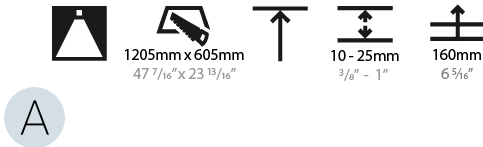

PHYSICAL

Shape: Square
Length (mm): 1222
Length (in): 48 7/8
Width (mm): 622
Width (in): 24 1/2
Height (mm): 150
Height (in): 5 7/8
Ceiling Thickness (mm): 10 / 12.5 / 15 / 25
Ceiling Thickness (in): 3/8 or 1/2 or 9/16 or 1
Min. Recessing Depth (mm): 160
Min. Recessing Depth (in): 6 5/16
Light Distribution: Direct
Weight (kg): 24.4
Weight (lbs): 53.68
Diffuser: PMMA - Opal or Micro-Prism
Fixture Finish: SSR / BKV / CWI / CRY / HAB / UFT / ITA / RUA / FTG / MYG / LOD / PUS / FRO / FUP / KIA / POP / BLS / SPG / MEY / GOH / GUM / CHC / COM / ABZ / JAG / OBR / MOS / ROR
Fixture Material: Extruded Aluminum / Steel
Cut-out Measurements: 1205mm / 47 7/16" x 605mm / 23 13/16"

ELECTRICAL

Lamp Type: LED (Zhaga Standard)
Input Wattage (W): 108.9
Total Output Wattage (W): 99
Dimming: Non-Dimmable
Driver Included: Yes
Driver Location: Integrated
Driver Type: Constant Current - Universal
Driver Class: Class 2
Input Voltage (V): 120 - 277
Constant Current (MA): 350
Upon Request: (Not included - see components) Integral: 0-10Vdc dimming / Phase dimming 120Vac only

LED

Color Temperature (°K): 3000 / 3500 / 4000
Max. Delivered Lumen (lm): 11050 / 11221 / 11450
CRI: >80 CRI
Efficiency (%): 0.827
Lamp Life (hrs): 50000

OPTICAL

RATINGS AND CERTIFICATIONS

Certified By: Certified for North American Standards
IP rating: IP20