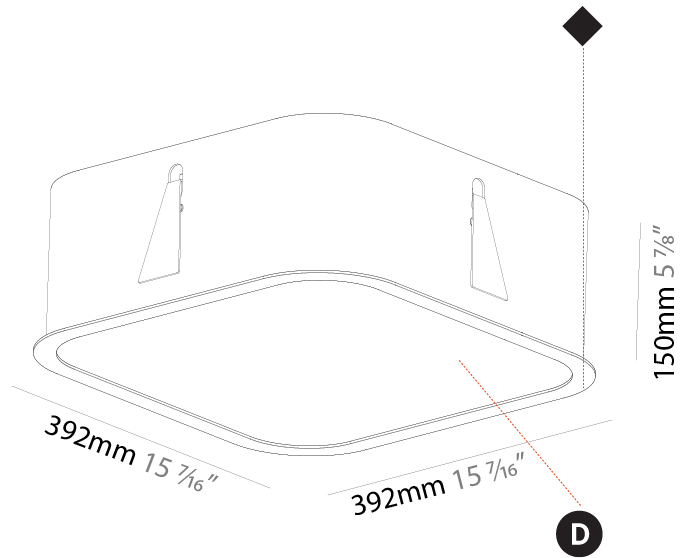

PHYSICAL

Shape: Square
Length (mm): 392
Length (in): 15 7/16
Width (mm): 392
Width (in): 15 7/16
Height (mm): 150
Height (in): 5 7/8
Ceiling Thickness (mm): 10 / 12.5 / 15 / 25
Ceiling Thickness (in): 3/8 or 1/2 or 9/16 or 1
Min. Recessing Depth (mm): 160
Min. Recessing Depth (in): 6 5/16
Light Distribution: Direct
Weight (kg): 4.341
Weight (lbs): 9.57
Diffuser: PMMA - Opal or Micro-Prism
Fixture Finish: SSR / BKV / CWI / CRY / HAB / UFT / ITA / RUA / FTG / MYG / LOD / PUS / FRO / FUP / KIA / POP / BLS / SPG / MEY / GOH / GUM / CHC / COM / ABZ / JAG / OBR / MOS / ROR
Fixture Material: Extruded Aluminum / Steel
Cut-out Measurements: 375mm / 14 3/4" x 375mm / 14 3/4"

ELECTRICAL

Lamp Type: LED (Zhaga Standard)
Input Wattage (W): 13.2
Total Output Wattage (W): 12
Dimming: Non-Dimmable
Driver Included: Yes
Driver Location: Integrated
Driver Type: Constant Current - Universal
Driver Class: Class 2
Input Voltage (V): 120 - 277
Constant Current (MA): 350
Upon Request: (Not included - see components) Integral: 0-10Vdc dimming / Phase dimming 120Vac only

LED

Color Temperature (°K): 3000 / 3500 / 4000
Max. Delivered Lumen (lm): 1380 / 1401 / 1430
CRI: >80 CRI
Efficiency (%): 0.827
Lamp Life (hrs): 50000

OPTICAL

RATINGS AND CERTIFICATIONS

Certified By: Certified for North American Standards
IP rating: IP20