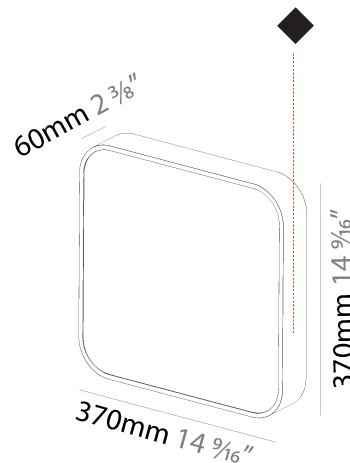

GENERAL

Series: Smoothy
Subseries: Smoothy Flat
Brand: Prolight
Division: Architectural
Mounting Type: Surface
Mounting Location: Ceiling
Subcategory: Ambient

PHYSICAL

Shape: Square
Length (mm): 370
Length (in): 14 ⁹/₁₆
Height (mm): 370
Depth (mm): 60
Height (in): 14 ⁹/₁₆
Depth (in): 2 ³/₈
Light Distribution: Direct
Weight (kg): 3.16
Weight (lbs): 6.94
Diffuser: PMMA - Opal
Fixture Finish: SSR / BKV / CWI / CRY / HAB / UFT / ITA / RUA / FTG / MYG / LOD / PUS / FRO / FUP / KIA / POP / BLS / SPG / MEY / GOH / GUM / CHC / COM / ABZ / JAG / OBR / MOS / ROR
Fixture Material: Extruded Aluminum / Steel

ELECTRICAL

Lamp Type: LED (Zhaga Standard)
Input Wattage (W): 13.2
Total Output Wattage (W): 12
Dimming: Non-Dimmable
Driver Included: Yes
Driver Location: Integrated
Driver Type: Constant Current - Universal
Driver Class: Class 2
Input Voltage (V): 120 - 277
Constant Current (MA): 350
Upon Request: (Not included - see components) Integral: 0-10Vdc dimming / Phase dimming 120Vac only

LED

Color Temperature (°K): 3000 / 3500 / 4000
Max. Delivered Lumen (lm): 1200 / 1225 / 1250
CRI: >80 CRI
Lamp Life (hrs): 50000

OPTICAL

RATINGS AND CERTIFICATIONS

Certified By: Certified for North American Standards
IP rating: IP20