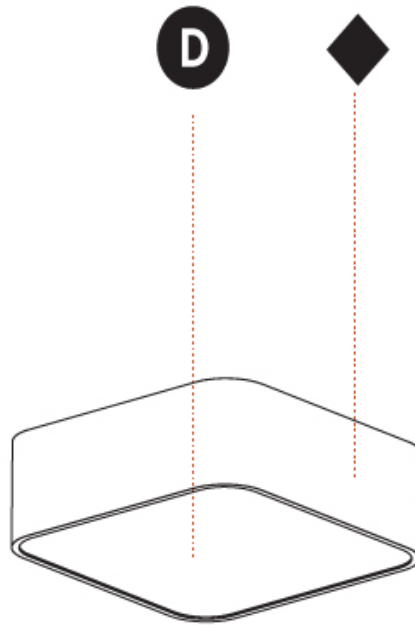

SMOOTHY STANDARD SURFACE

A32365-

PROJECT

TYPE

SPECIFIER

QUANTITY

DATE

SMOOTHY STANDARD TRIMLESS