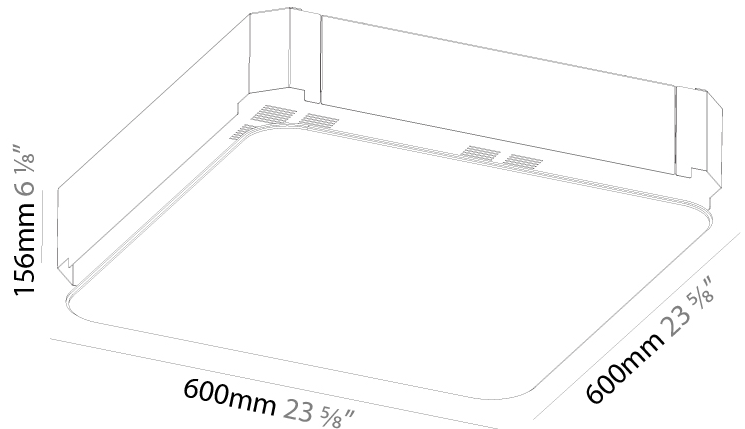

PHYSICAL

Shape: Square
Length (mm): 600
Length (in): 23 5/8
Width (mm): 600
Width (in): 23 5/8
Depth (mm): 156
Depth (in): 6 1/8
Ceiling Thickness (mm): 10 / 12.5 / 15 / 25 / 30
Ceiling Thickness (in): 3/8 or 1/2 or 9/16 or 1
Min. Recessing Depth (mm): 180
Min. Recessing Depth (in): 7 1/16
Light Distribution: Direct
Weight (kg): 12.549
Weight (lbs): 27.61
Diffuser: PMMA - Opal
Fixture Material: Extruded Aluminum / Steel
Cut-out Measurements: 635mm / 25" x 635mm / 25"
Upon Request: Unique Sizes Unique Ceiling Thickness Unique Mounting Depth Spot Inserts

ELECTRICAL

Lamp Type: LED (Zhaga Standard)
Input Wattage (W): 55
Total Output Wattage (W): 49.7
Dimming: Non-Dimmable
Driver Included: Yes
Driver Location: Integrated
Driver Type: Constant Current - Universal
Driver Class: Class 2
Input Voltage (V): 120 - 277
Constant Current (MA): 350
Upon Request: (Not included - see components) Integral: 0-10Vdc dimming / Phase dimming 120Vac only

LED

Color Temperature (°K): 3000 / 3500 / 4000
Max. Delivered Lumen (lm): 5370 / 5449 / 5560
CRI: >80 CRI
Efficiency (%): 65 (5mm Perspex) / 80.40
Lamp Life (hrs): 50000
Upon Request: RGB-W Tunable White Special Color Temperature CRI90

OPTICAL

RATINGS AND CERTIFICATIONS

Certified By: Certified for North American Standards
IP rating: IP20

180mm
7 1/16"

635mm x 635mm
25" x 25"

10 | 12 1/2 | 15 | 25 | 30mm
3/8" | 1/2" | 9/16" | 1" | 3/16"