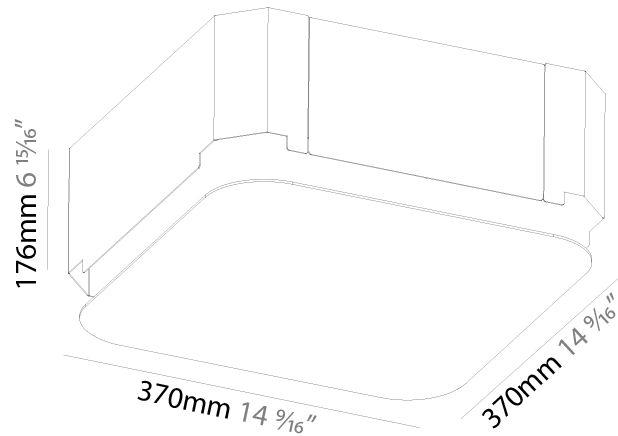

PHYSICAL

Shape: Square
Length (mm): 370
Length (in): 14 ⁹/₁₆"
Width (mm): 370
Width (in): 14 ⁹/₁₆"
Depth (mm): 176
Depth (in): 6 ¹⁵/₁₆"
Ceiling Thickness (mm): 10 / 12.5 / 15 / 25 / 30
Ceiling Thickness (in): 3/8 or 1/2 or 9/16 or 1 or 1 3/16
Min. Recessing Depth (mm): 200
Min. Recessing Depth (in): 7 ⁷/₈"
Light Distribution: Direct
Weight (kg): 4.236
Weight (lbs): 9.32
Diffuser: PMMA - Opal
Fixture Material: Extruded Aluminum / Steel
Cut-out Measurements: 405mm / 15 15/16" x 405mm 15 15/16"
Upon Request: Unique Sizes Unique Ceiling Thickness Unique Mounting Depth Spot Inserts

ELECTRICAL

Lamp Type: LED (Zhaga Standard)
Input Wattage (W): 13.2
Total Output Wattage (W): 12.4
Dimming: Non-Dimmable
Driver Included: Yes
Driver Location: Integrated
Driver Type: Constant Current - Universal
Driver Class: Class 2
Input Voltage (V): 120 - 277
Constant Current (MA): 350
Upon Request: (Not included - see components) Integral: 0-10Vdc dimming / Phase dimming 120Vac only

LED

Color Temperature (°K): 3000 / 3500 / 4000
Max. Delivered Lumen (lm): 1090 / 1107 / 1130
CRI: >80 CRI
Efficiency (%): 0.804
Lamp Life (hrs): 50000
Upon Request: RGB-W Tunable White Special Color Temperature CRI90

OPTICAL

RATINGS AND CERTIFICATIONS

Certified By: Certified for North American Standards
IP rating: IP20

PROJECT
TYPE
SPECIFIER
QUANTITY
DATE

200mm 7 7/8" 405mm x 405mm 15 15/16" x 15 15/16" 10 | 12 1/2 | 15 | 25 | 30mm 3/8" 1/2" 9/16" 1" 1 3/16"