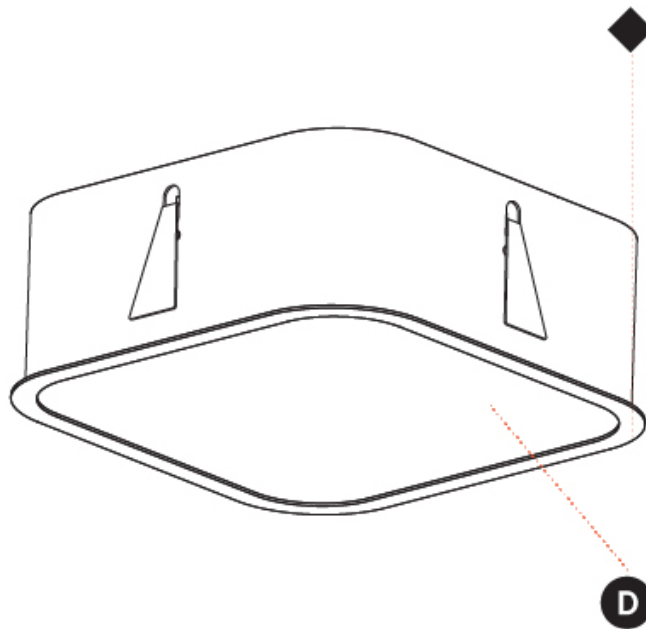

SMOOTHY STANDARD RECESSED

A37595-

PROJECT _____

TYPE _____

SPECIFIER _____

QUANTITY _____

DATE _____

A