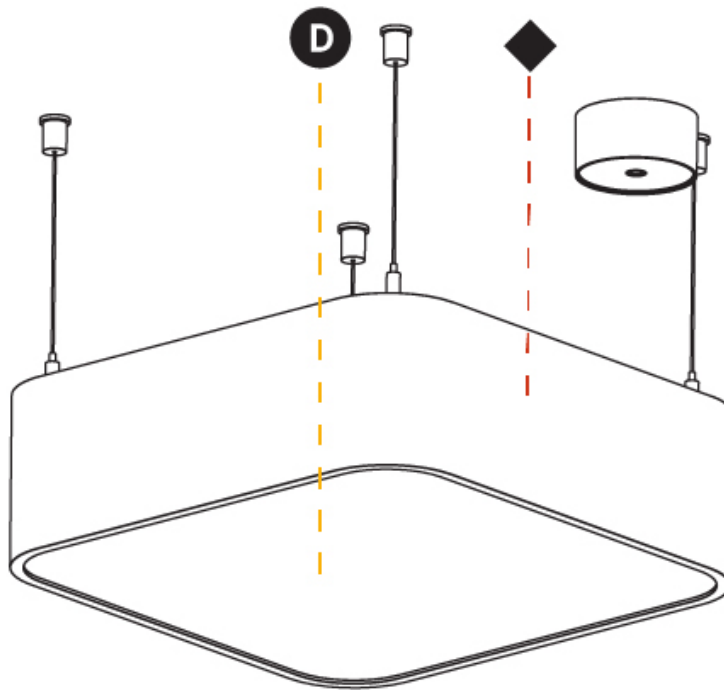

SMOOTHY STANDARD SUSPENSION

A31672-

PROJECT _____

TYPE _____

SPECIFIER _____

QUANTITY _____

DATE _____