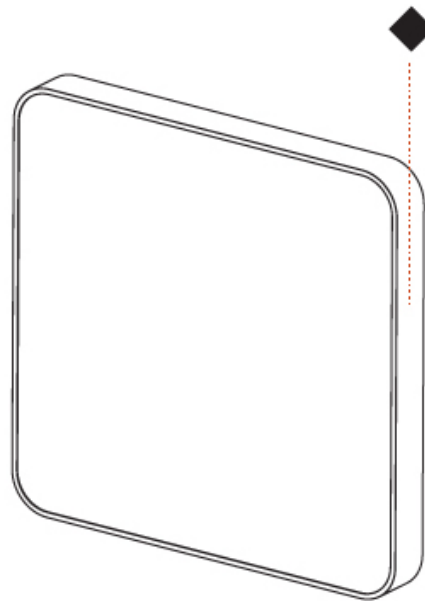

PROJECT
TYPE
SPECIFIER
QUANTITY
DATE

SMOOTHY FLAT SURFACE

A3D050-

PROJECT

TYPE

SPECIFIER

QUANTITY

DATE