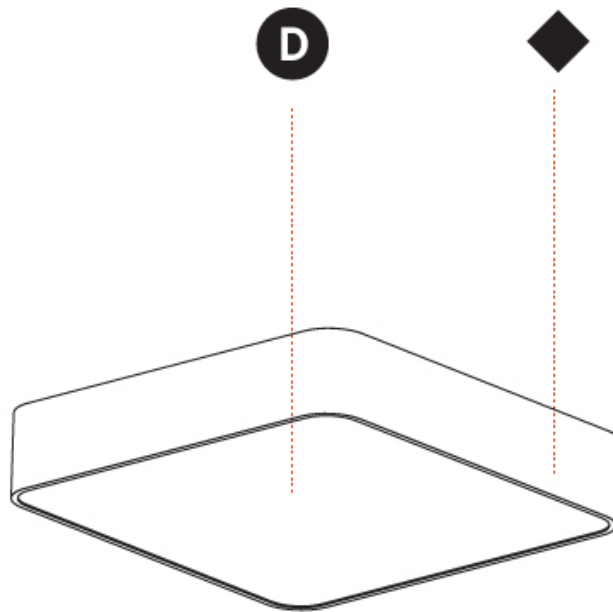

SMOOTHY STANDARD SURFACE

A3C005-

PROJECT

TYPE

SPECIFIER

QUANTITY

DATE