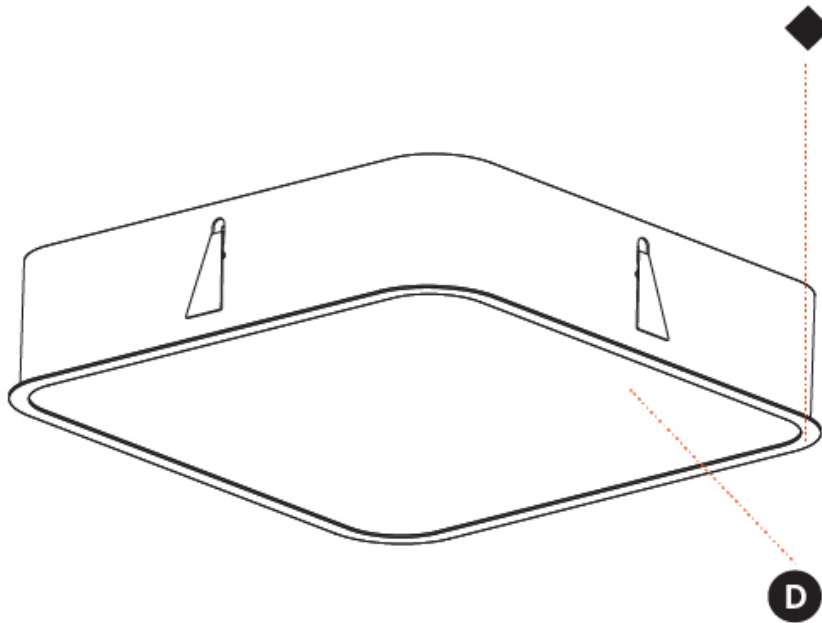

SMOOTHY STANDARD RECESSED

A37599-

PROJECT	_____
TYPE	_____
SPECIFIER	_____
QUANTITY	_____
DATE	_____

A