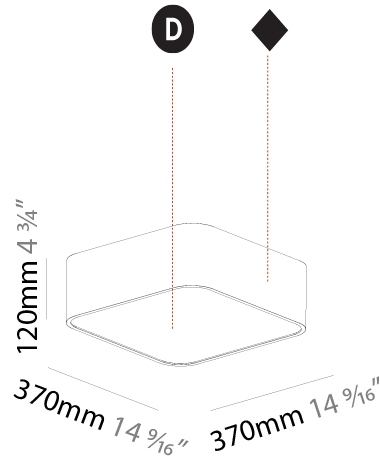

GENERAL

Series: Smoothy
Subseries: Smoothy Standard
Brand: Prolicht
Division: Architectural
Mounting Type: Surface
Mounting Location: Ceiling
Subcategory: Ambient

PHYSICAL

Shape: Square
Length (mm): 370
Length (in): 14 ⁹/₁₆
Width (mm): 370
Width (in): 14 ⁹/₁₆
Height (mm): 120
Height (in): 4 ³/₄
Light Distribution: Direct
Weight (kg): 3.458
Weight (lbs): 7.61
Diffuser: PMMA - Opal or Micro-Prism
Fixture Finish: SSR / BKV / CWI / CRY / HAB / UFT / ITA / RUA / FTG / MYG / LOD / PUS / FRO / FUP / KIA / POP / BLS / SPG / MEY / GOH / GUM / CHC / COM / ABZ / JAG / OBR / MOS / ROR
Fixture Material: Extruded Aluminum / Steel

ELECTRICAL

Lamp Type: LED (Zhaga Standard)
Input Wattage (W): 13.2
Total Output Wattage (W): 12
Dimming: Non-Dimmable
Driver Included: Yes
Driver Location: Integrated
Driver Type: Constant Current -Universal
Driver Class: Class 2
Input Voltage (V): 120 - 277
Constant Current (MA): 350
Upon Request: 0-10Vdc dimming / Phase dimming 120Vac only

LED

Color Temperature (°K): 3000 / 3500 / 4000
Max. Delivered Lumen (lm): 1380 / 1401 / 1430
CRI: >80 CRI
Efficiency (%): 0.867
Lamp Life (hrs): 50000

OPTICAL

RATINGS AND CERTIFICATIONS

Certified By: Certified for North American Standards
IP rating: IP20

PROJECT
TYPE
SPECIFIER
QUANTITY
DATE