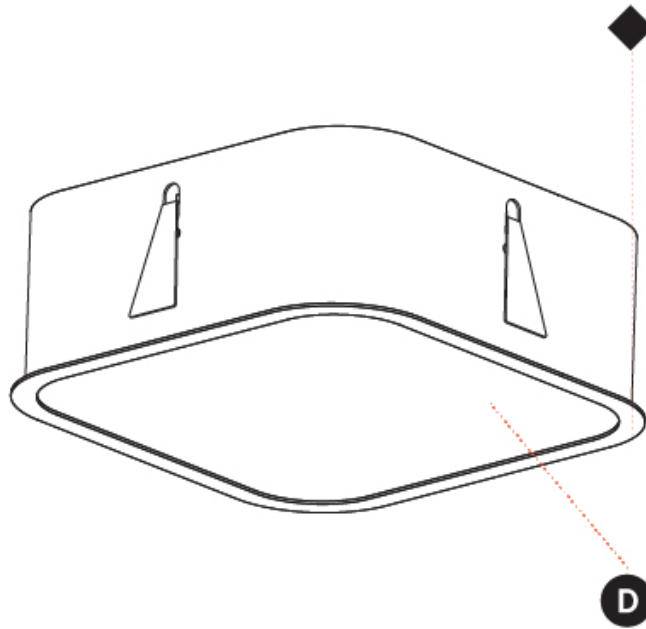

SMOOTHY STANDARD RECESSED

A37595-

PROJECT	_____
TYPE	_____
SPECIFIER	_____
QUANTITY	_____
DATE	_____

A