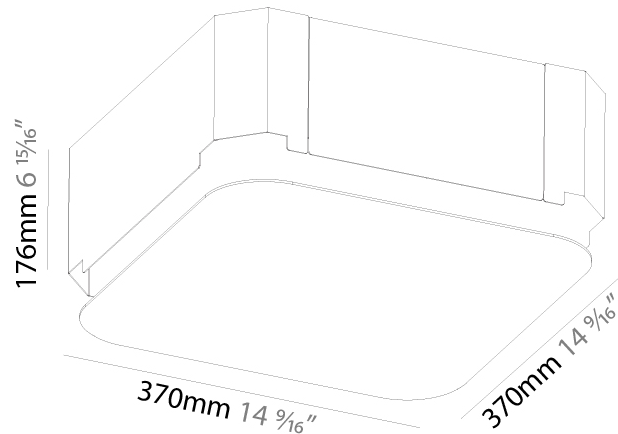

PHYSICAL

Shape: Square
Length (mm): 370
Length (in): 14 ⁹/₁₆"
Width (mm): 370
Width (in): 14 ⁹/₁₆"
Depth (mm): 176
Depth (in): 6 ¹⁵/₁₆"
Ceiling Thickness (mm): 10 / 12.5 / 15 / 25 / 30
Ceiling Thickness (in): 3/8 or 1/2 or 9/16 or 1 or 1 3/16
Min. Recessing Depth (mm): 200
Min. Recessing Depth (in): 7 ⁷/₈"
Light Distribution: Direct
Weight (kg): 4.236
Weight (lbs): 9.32
Diffuser: PMMA - Opal
Fixture Material: Extruded Aluminum / Steel
Cut-out Measurements: 405mm / 15 15/16" x 405mm 15 15/16"
Upon Request: Unique Sizes Unique Ceiling Thickness Unique Mounting Depth Spot Inserts

ELECTRICAL

Lamp Type: LED (Zhaga Standard)
Input Wattage (W): 13.2
Total Output Wattage (W): 12.4
Dimming: Non-Dimmable
Driver Included: Yes
Driver Location: Integrated
Driver Type: Constant Current - Universal
Driver Class: Class 2
Input Voltage (V): 120 - 277
Constant Current (MA): 350
Upon Request: (Not included - see components) Integral: 0-10Vdc dimming / Phase dimming 120Vac only

LED

Color Temperature (°K): 3000 / 3500 / 4000
Max. Delivered Lumen (lm): 1090 / 1107 / 1130
CRI: >80 CRI
Efficiency (%): 0.804
Lamp Life (hrs): 50000
Upon Request: RGB-W Tunable White Special Color Temperature CRI90

OPTICAL

RATINGS AND CERTIFICATIONS

Certified By: Certified for North American Standards
IP rating: IP20

200mm 7 ⁷/₈" 405mm x 405mm 15 15/16" x 15 15/16" 10 | 12 1/2 | 15 | 25 | 30mm 3/8" 1/2" 9/16" 1" 1 3/16"