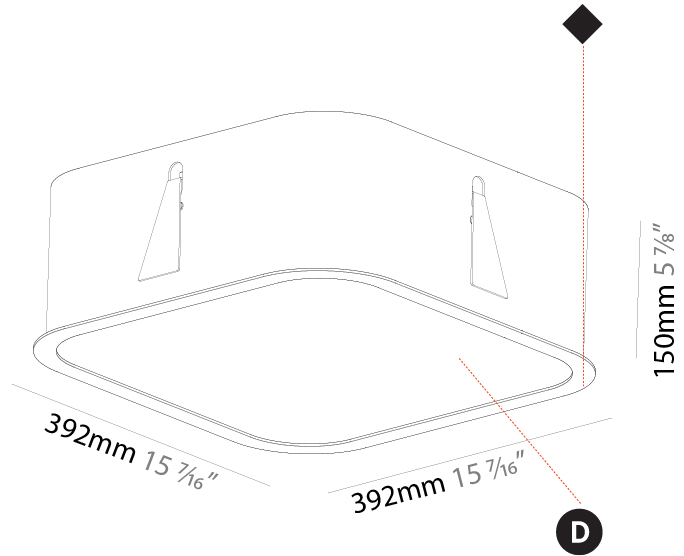

PHYSICAL

Shape: Square
Length (mm): 392
Length (in): 15 7/16
Width (mm): 392
Width (in): 15 7/16
Height (mm): 150
Height (in): 5 7/8
Ceiling Thickness (mm): 10 / 12.5 / 15 / 25
Ceiling Thickness (in): 3/8 or 1/2 or 9/16 or 1
Min. Recessing Depth (mm): 160
Min. Recessing Depth (in): 6 5/16
Light Distribution: Direct
Weight (kg): 4.341
Weight (lbs): 9.57
Diffuser: PMMA - Opal or Micro-Prism
Fixture Finish: SSR / BKV / CWI / CRY / HAB / UFT / ITA / RUA / FTG / MYG / LOD / PUS / FRO / FUP / KIA / POP / BLS / SPG / MEY / GOH / GUM / CHC / COM / ABZ / JAG / OBR / MOS / ROR
Fixture Material: Extruded Aluminum / Steel
Cut-out Measurements: 375mm / 14 3/4" x 375mm / 14 3/4"

ELECTRICAL

Lamp Type: LED (Zhaga Standard)
Input Wattage (W): 13.2
Total Output Wattage (W): 12
Dimming: Non-Dimmable
Driver Included: Yes
Driver Location: Integrated
Driver Type: Constant Current - Universal
Driver Class: Class 2
Input Voltage (V): 120 - 277
Constant Current (MA): 350
Upon Request: (Not included - see components) Integral: 0-10Vdc dimming / Phase dimming 120Vac only

LED

Color Temperature (°K): 3000 / 3500 / 4000
Max. Delivered Lumen (lm): 1380 / 1401 / 1430
CRI: >80 CRI
Efficiency (%): 0.827
Lamp Life (hrs): 50000

OPTICAL

RATINGS AND CERTIFICATIONS

Certified By: Certified for North American Standards
IP rating: IP20

375mm x 375mm
14 3/4" x 14 3/4"

10 - 25mm
3/8" - 1"

160mm
6 5/16"