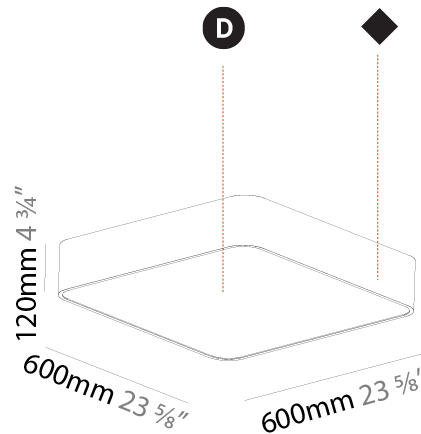

GENERAL

Series: Smoothy
Subseries: Smoothy Standard
Brand: Prolicht
Division: Architectural
Mounting Type: Surface
Mounting Location: Ceiling
Subcategory: Ambient

PHYSICAL

Shape: Square
Length (mm): 600
Length (in): 23 5/8
Width (mm): 600
Width (in): 23 5/8
Height (mm): 120
Height (in): 4 3/4
Light Distribution: Direct
Weight (kg): 11.315
Weight (lbs): 24.89
Diffuser: [PMMA - Opal or Micro-Prism](#)
Fixture Finish: [SSR / BKV / CWI / CRY / HAB / UFT / ITA / RUA / FTG / MYG / LOD / PUS / FRO / FUP / KIA / POP / BLS / SPG / MEY / GOH / GUM / CHC / COM / ABZ / JAG / OBR / MOS / ROR](#)
Fixture Material: [Extruded Aluminum / Steel](#)

ELECTRICAL

Lamp Type: LED (Zhaga Standard)
Input Wattage (W): 55
Total Output Wattage (W): 49.7
Dimming: [Non-Dimmable](#)
Driver Included: Yes
Driver Location: Integrated
Driver Type: Constant Current - Universal
Driver Class: Class 2
Input Voltage (V): 120 - 277
Constant Current (MA): 350
Upon Request: (Not included - see components) Integral: 0-10Vdc dimming / Phase dimming 120Vac only

LED

Color Temperature (°K): [3000 / 3500 / 4000](#)
Max. Delivered Lumen (lm): 5520 / 5606 / 5720
CRI: >80 CRI
Efficiency (%): 0.867
Lamp Life (hrs): 50000

OPTICAL

RATINGS AND CERTIFICATIONS

Certified By: Certified for North American Standards
IP rating: IP20