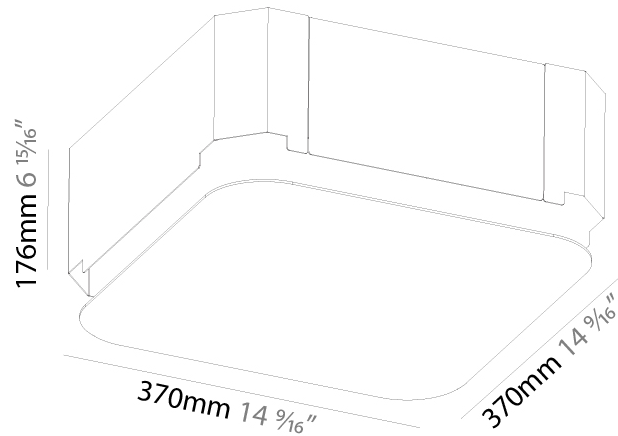

PHYSICAL

Shape: Square
Length (mm): 370
Length (in): 14 9/16
Width (mm): 370
Width (in): 14 9/16
Depth (mm): 176
Depth (in): 6 15/16
Ceiling Thickness (mm): 10 / 12.5 / 15 / 25 / 30
Ceiling Thickness (in): 3/8 or 1/2 or 9/16 or 1 or 1 3/16
Min. Recessing Depth (mm): 200
Min. Recessing Depth (in): 7 7/8
Light Distribution: Direct
Weight (kg): 4.236
Weight (lbs): 9.32
Diffuser: PMMA - Opal
Fixture Material: Extruded Aluminum / Steel
Cut-out Measurements: 405mm / 15 15/16" x 405mm 15 15/16"
Upon Request: Unique Sizes Unique Ceiling Thickness Unique Mounting Depth Spot Inserts

ELECTRICAL

Lamp Type: LED (Zhaga Standard)
Input Wattage (W): 13.2
Total Output Wattage (W): 12.4
Dimming: Non-Dimmable
Driver Included: Yes
Driver Location: Integrated
Driver Type: Constant Current - Universal
Driver Class: Class 2
Input Voltage (V): 120 - 277
Constant Current (MA): 350
Upon Request: (Not included - see components) Integral: 0-10Vdc dimming / Phase dimming 120Vac only

LED

Color Temperature (°K): 3000 / 3500 / 4000
Max. Delivered Lumen (lm): 1090 / 1107 / 1130
CRI: >80 CRI
Efficiency (%): 0.804
Lamp Life (hrs): 50000
Upon Request: RGB-W Tunable White Special Color Temperature CRI90

OPTICAL

RATINGS AND CERTIFICATIONS

Certified By: Certified for North American Standards
IP rating: IP20

PROJECT
TYPE
SPECIFIER
QUANTITY
DATE