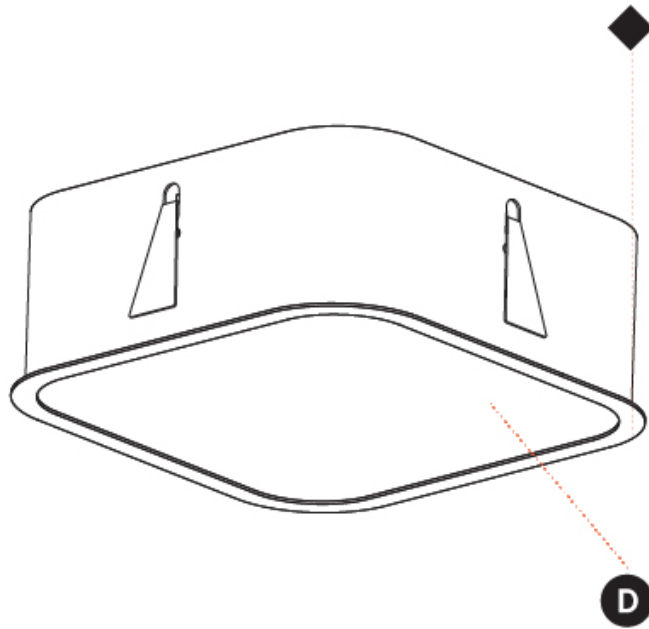

SMOOTHY STANDARD RECESSED

A37595-

PROJECT	_____
TYPE	_____
SPECIFIER	_____
QUANTITY	_____
DATE	_____

A