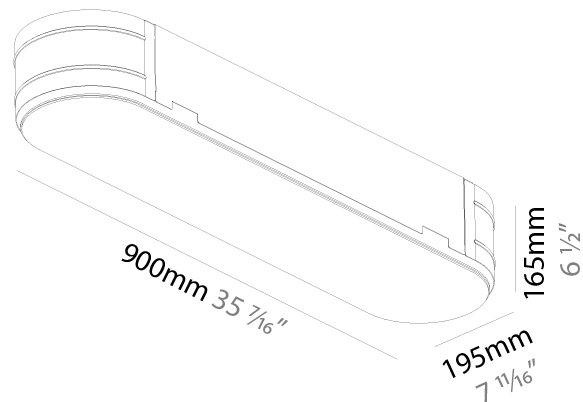

GENERAL

Series: Smoothy
Subseries: Smoothline
Brand: Prolicht
Division: Architectural
Mounting Type: Trimless
Mounting Location: Ceiling
Subcategory: Ambient

PHYSICAL

Shape: Oval
Length (mm): 900
Length (in): 35 7/16
Width (mm): 195
Width (in): 7 13/16
Depth (mm): 165
Depth (in): 6 1/2
Ceiling Thickness (mm): 10 / 12.5 / 15 / 25 / 30
Ceiling Thickness (in): 3/8 or 1/2 or 9/16 or 1 or 1 3/16
Min. Recessing Depth (mm): 180
Min. Recessing Depth (in): 7 1/16
Light Distribution: Direct
Weight (kg): 5.756
Weight (lbs): 12.66
Diffuser: PMMA - Opal
Fixture Material: Extruded Aluminum / Steel
Cut-out Measurements: 935mm / 36 15/16" x 230mm / 9 1/16"
Upon Request: Unique Sizes Unique Ceiling Thickness Unique Mounting Depth Spot Inserts

ELECTRICAL

Lamp Type: LED (Zhaga Standard)
Input Wattage (W): 31.5
Total Output Wattage (W): 27
Dimming: Tri-Mode (Non-Dimming and Phase Dimming (120Vac only) and 0-10V Dimming)
Driver Included: Yes
Driver Location: Integrated
Driver Type: Constant Current - Universal
Driver Class: Class 2
Input Voltage (V): 120 - 277
Constant Current (MA): 500

LED

Color Temperature (*K): 3000 / 3500 / 4000
Max. Delivered Lumen (lm): 2340 / 2518 / 2570
CRI: >80 CRI
Lamp Life (hrs): 50000
Upon Request: RGB-W Tunable White Special Color Temperature CRI90

OPTICAL

RATINGS AND CERTIFICATIONS

Certified By: Certified for North American Standards
IP rating: IP20

PROJECT
TYPE
SPECIFIER
QUANTITY
DATE

935mm x 230mm
36 13/16" x 9 1/16"

10 | 12 1/2 | 15 | 25 | 30mm
3/8" | 1/2" | 9/16" | 1" | 3/16"