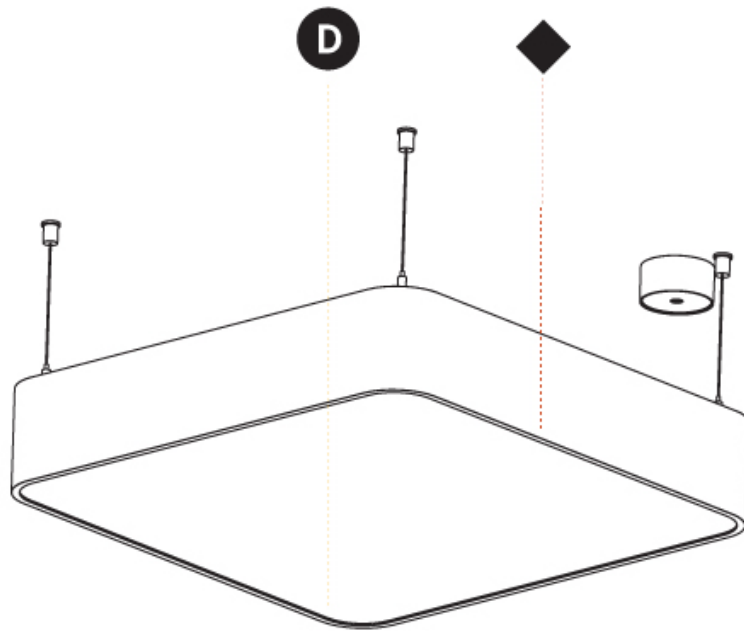

SMOOTHY STANDARD SUSPENSION

A31679-

PROJECT	_____
TYPE	_____
SPECIFIER	_____
QUANTITY	_____
DATE	_____

A