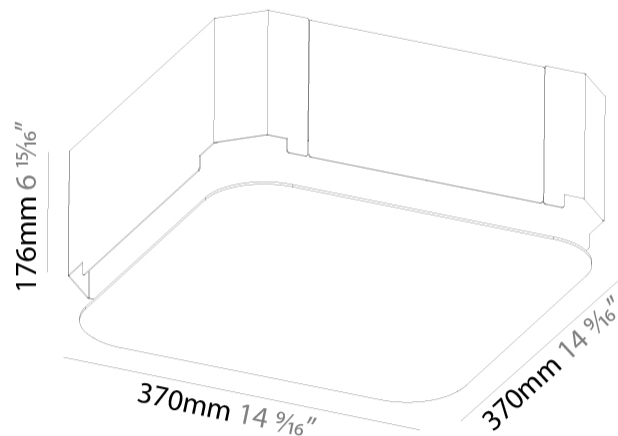

### PHYSICAL

Shape: Square  
Length (mm): 370  
Length (in): 14 <sup>9</sup>/<sub>16</sub>"  
Width (mm): 370  
Width (in): 14 <sup>9</sup>/<sub>16</sub>"  
Depth (mm): 176  
Depth (in): 6 <sup>15</sup>/<sub>16</sub>"  
Ceiling Thickness (mm): 10 / 12.5 / 15 / 25 / 30  
Ceiling Thickness (in): 3/8 or 1/2 or 9/16 or 1 or 1 3/16  
Min. Recessing Depth (mm): 200  
Min. Recessing Depth (in): 7 <sup>7</sup>/<sub>8</sub>"  
Light Distribution: Direct  
Weight (kg): 4.236  
Weight (lbs): 9.32  
Diffuser: PMMA - Opal  
Fixture Material: Extruded Aluminum / Steel  
Cut-out Measurements: 405mm / 15 15/16" x 405mm 15 15/16"  
Upon Request: Unique Sizes Unique Ceiling Thickness Unique Mounting Depth Spot Inserts

#### RATINGS AND CERTIFICATIONS

Certified By: Certified for North American Standards  
IP rating: IP20

PROJECT

TYPE

SPECIFIER

QUANTITY

DATE

200mm 405mm x 405mm 10 | 12 1/2 | 15 | 25 | 30mm  
7 7/8" 15 15/16" x 15 15/16" 3/8" 1/2" 9/16" 1" 1 3/16"

### PHYSICAL

Shape: Oval  
 Length (mm): 600  
 Length (in): 23 5/8  
 Width (mm): 195  
 Width (in): 7 11/16  
 Depth (mm): 165  
 Depth (in): 6 1/2  
 Ceiling Thickness (mm): 10 / 12.5 / 15 / 25 / 30  
 Ceiling Thickness (in): 3/8 or 1/2 or 9/16 or 1 or 1 3/16  
 Min. Recessing Depth (mm): 180  
 Min. Recessing Depth (in): 7 1/16  
 Light Distribution: Direct  
 Weight (kg): 3.8  
 Weight (lbs): 7.6  
 Diffuser: PMMA - Opal  
 Fixture Material: Extruded Aluminum / Steel  
 Cut-out Measurements: 635mm / 25" x 230mm / 9 1/16"  
 Upon Request: Unique Sizes Unique Ceiling Thickness Unique Mounting Depth Spot Inserts