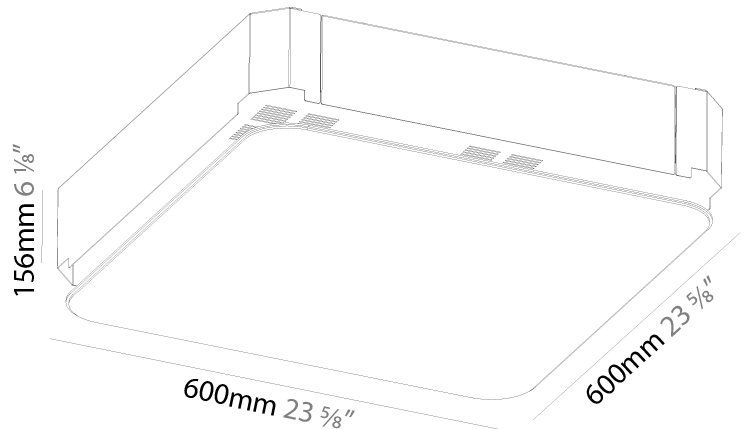

PHYSICAL

Shape: Square
Length (mm): 600
Length (in): 23 5/8
Width (mm): 600
Width (in): 23 5/8
Depth (mm): 156
Depth (in): 6 1/8
Ceiling Thickness (mm): 10 / 12.5 / 15 / 25 / 30
Ceiling Thickness (in): 3/8 or 1/2 or 9/16 or 1
Min. Recessing Depth (mm): 180
Min. Recessing Depth (in): 7 1/16
Light Distribution: Direct
Weight (kg): 12.549
Weight (lbs): 27.61
Diffuser: PMMA - Opal
Fixture Material: Extruded Aluminum / Steel
Cut-out Measurements: 635mm / 25" x 635mm / 25"
Upon Request: Unique Sizes Unique Ceiling Thickness Unique Mounting Depth Spot Inserts

ELECTRICAL

Lamp Type: LED (Zhaga Standard)
Input Wattage (W): 55
Total Output Wattage (W): 49.7
Dimming: Non-Dimmable
Driver Included: Yes
Driver Location: Integrated
Driver Type: Constant Current - Universal
Driver Class: Class 2
Input Voltage (V): 120 - 277
Constant Current (MA): 350
Upon Request: (Not included - see components) Integral: 0-10Vdc dimming / Phase dimming 120Vac only

LED

Color Temperature (°K): 3000 / 3500 / 4000
Max. Delivered Lumen (lm): 5370 / 5449 / 5560
CRI: >80 CRI
Efficiency (%): 65 (5mm Perspex) / 80.40
Lamp Life (hrs): 50000
Upon Request: RGB-W Tunable White Special Color Temperature CRI90

OPTICAL

RATINGS AND CERTIFICATIONS

Certified By: Certified for North American Standards
IP rating: IP20

180mm 635mm x 635mm 10 | 12 1/2 | 15 | 25 | 30mm
7 1/16" 25" x 25" 3/8" 1/2" 9/16" 1" 3/16"