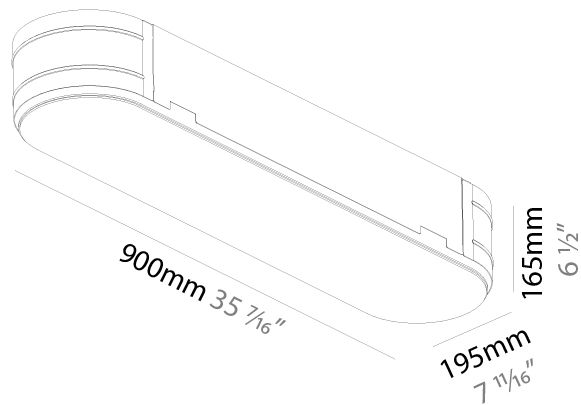

GENERAL

Series: Smoothy
Subseries: Smoothline
Brand: Prolicht
Division: Architectural
Mounting Type: Trimless
Mounting Location: Ceiling
Subcategory: Ambient

PHYSICAL

Shape: Oval
Length (mm): 900
Length (in): 35 7/16
Width (mm): 195
Width (in): 7 13/16
Depth (mm): 165
Depth (in): 6 1/2
Ceiling Thickness (mm): 10 / 12.5 / 15 / 25 / 30
Ceiling Thickness (in): 3/8 or 1/2 or 9/16 or 1 or 1 3/16
Min. Recessing Depth (mm): 180
Min. Recessing Depth (in): 7 1/16
Light Distribution: Direct
Weight (kg): 5.756
Weight (lbs): 12.66
Diffuser: PMMA - Opal
Fixture Material: Extruded Aluminum / Steel
Cut-out Measurements: 935mm / 36 15/16" x 230mm / 9 1/16"
Upon Request: Unique Sizes Unique Ceiling Thickness Unique Mounting Depth Spot Inserts

ELECTRICAL

Lamp Type: LED (Zhaga Standard)
Input Wattage (W): 31.5
Total Output Wattage (W): 27
Dimming: [Tri-Mode (Non-Dimming and Phase Dimming (120Vac only) and 0-10V Dimming)](#)
Driver Included: Yes
Driver Location: Integrated
Driver Type: Constant Current - Universal
Driver Class: Class 2
Input Voltage (V): 120 - 277
Constant Current (MA): 500

LED

[Color Temperature (*K): 3000 / 3500 / 4000](#)
Max. Delivered Lumen (lm): 2340 / 2518 / 2570
CRI: >80 CRI
Lamp Life (hrs): 50000
Upon Request: RGB-W Tunable White Special Color Temperature CRI90

OPTICAL

RATINGS AND CERTIFICATIONS

Certified By: Certified for North American Standards
IP rating: IP20

PROJECT
TYPE
SPECIFIER
QUANTITY
DATE

935mm x 230mm
36 13/16" x 9 1/16"

10 | 12 1/2 | 15 | 25 | 30mm
3/8" | 1/2" | 9/16" | 1" | 3/16"