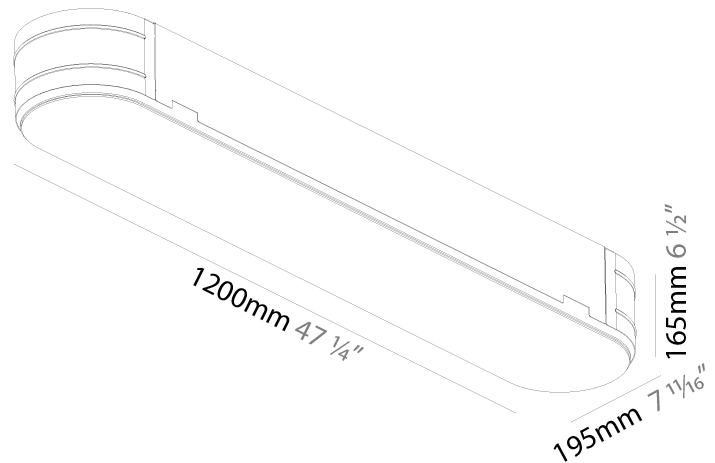

GENERAL

Series: Smoothy
Subseries: Smoothline
Brand: Prolicht
Division: Architectural
Mounting Type: Trimless
Mounting Location: Ceiling
Subcategory: Ambient

PHYSICAL

Shape: Oval
Length (mm): 1200
Length (in): 47 1/4
Width (mm): 195
Width (in): 7 11/16
Depth (mm): 165
Depth (in): 6 1/2
Ceiling Thickness (mm): 10 / 12.5 / 15 / 25 / 30
Ceiling Thickness (in): 3/8 or 1/2 or 9/16 or 1 or 1 3/16
Min. Recessing Depth (mm): 180
Min. Recessing Depth (in): 7 1/16
Light Distribution: Direct
Weight (kg): 7.6
Weight (lbs): 16.72
Diffuser: PMMA - Opal
Fixture Material: Extruded Aluminum / Steel
Cut-out Measurements: 1235mm / 48 5/8" x 230mm / 9 1/16"
Upon Request: Unique Sizes Unique Ceiling Thickness Unique Mounting Depth Spot Inserts

ELECTRICAL

Lamp Type: LED (Zhaga Standard)
Input Wattage (W): 42
Total Output Wattage (W): 36
Dimming: [Tri-Mode (Non-Dimming and Phase Dimming (120Vac only) and 0-10V Dimming)](#)
Driver Included: Yes
Driver Location: Integrated
Driver Type: Constant Current - Universal
Driver Class: Class 2
Input Voltage (V): 120 - 277
Constant Current (MA): 500

LED

[Color Temperature (*K): 3000 / 3500 / 4000](#)
Max. Delivered Lumen (lm): 3120 / 3352 / 3420
Lamp Life (hrs): 50000
Upon Request: RGB-W Tunable White Special Color Temperature CRI90

OPTICAL

RATINGS AND CERTIFICATIONS

Certified By: Certified for North American Standards
IP rating: IP20

PROJECT
TYPE
SPECIFIER
QUANTITY
DATE

1235mm x 230mm
48 5/8" x 9 1/16"

10 | 12 1/2 | 15 | 25 | 30mm
3/8" | 1/2" | 9/16" | 1" | 3/16"