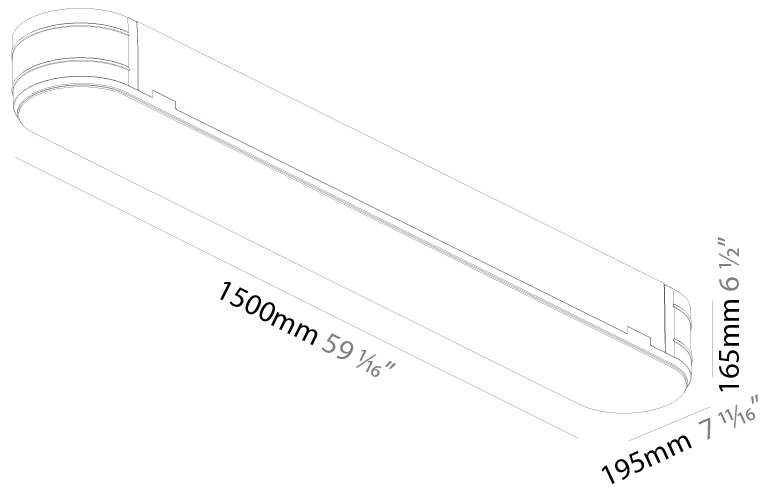

GENERAL

Series: Smoothy
Subseries: Smoothline
Brand: Prolicht
Division: Architectural
Mounting Type: Trimless
Mounting Location: Ceiling
Subcategory: Ambient

PHYSICAL

Shape: Oval
Length (mm): 1500
Length (in): 59 1/16
Width (mm): 195
Width (in): 7 11/16
Depth (mm): 165
Depth (in): 6 1/2
Ceiling Thickness (mm): 10 / 12.5 / 15 / 25 / 30
Ceiling Thickness (in): 3/8 or 1/2 or 9/16 or 1 or 1 3/16
Min. Recessing Depth (mm): 180
Min. Recessing Depth (in): 7 1/16
Light Distribution: Direct
Weight (kg): 9.4
Weight (lbs): 20.68
Diffuser: PMMA - Opal
Fixture Material: Extruded Aluminum / Steel
Cut-out Measurements: 1535mm / 60 7/16" x 230mm / 9 1/16"
Upon Request: Unique Sizes Unique Ceiling Thickness Unique Mounting Depth Spot Inserts

ELECTRICAL

Lamp Type: LED (Zhaga Standard)
Input Wattage (W): 52.5
Total Output Wattage (W): 45
Dimming: Tri-Mode (Non-Dimming and Phase Dimming (120Vac only) and 0-10V Dimming)
Driver Included: Yes
Driver Location: Integrated
Driver Type: Constant Current - Universal
Driver Class: Class 2
Input Voltage (V): 120 - 277
Constant Current (MA): 500

LED

Color Temperature (°K): 3000 / 3500 / 4000
Max. Delivered Lumen (lm): 3890 / 4194 / 4280
CRI: >80 CRI
Lamp Life (hrs): 50000
Upon Request: RGB-W Tunable White Special Color Temperature CRI90

OPTICAL

RATINGS AND CERTIFICATIONS

Certified By: Certified for North American Standards
IP rating: IP20

PROJECT
TYPE
SPECIFIER
QUANTITY
DATE

1535mm x 230mm
60 7/16" x 9 1/16"

10 | 12 1/2 | 15 | 25 | 30mm
3/8" | 1/2" | 9/16" | 1" | 3/16"