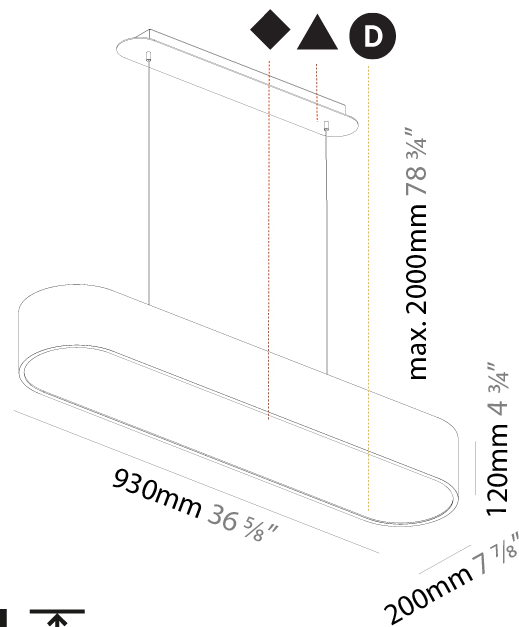

GENERAL

Series: Smoothy
Subseries: Smoothline
Brand: Prolicht
Division: Architectural
Mounting Type: Suspension
Mounting Location: Ceiling
Subcategory: Ambient

PHYSICAL

Shape: Oval
Length (mm): 930
Length (in): 36 5/8
Width (mm): 200
Width (in): 7 7/8
Height (mm): 120
Height (in): 4 3/4
Max. Overall Height (mm): 2120
Max. Overall Height (in): 82 1/2
Light Distribution: Direct
Weight (kg): 6.973
Weight (lbs): 15.34
Diffuser: PMMA - Opal or Micro-Prism
Fixture Finish: SSR / BKV / CWI / CRY / HAB / UFT / ITA / RUA / FTG / MYG / LOD / PUS / FRO / FUP / KIA / POP / BLS / SPG / MEY / GOH / GUM / CHC / COM / ABZ / JAG / OBR / MOS / ROR
Fixture Material: Extruded Aluminum / Steel
Cable Details: 2000mm / 78 3/4"

ELECTRICAL

Lamp Type: LED (Zhaga Standard)
Input Wattage (W): 31.5
Total Output Wattage (W): 27
Dimming: Tri-Mode (Non-Dimming and Phase Dimming (120Vac only) and 0-10V Dimming)
Driver Included: Yes
Driver Location: Integrated
Driver Type: Constant Current - Universal
Driver Class: Class 2
Input Voltage (V): 120 - 277
Constant Current (MA): 500

LED

Number of LEDs: 9
Color Temperature (°K): 3000 / 3500 / 4000
Max. Delivered Lumen (lm): 2190 / 2362 / 2410
Nominal Lumen (lm): 3285lm
CRI: >80 CRI
Lamp Life (hrs): 50000

OPTICAL

RATINGS AND CERTIFICATIONS

Certified By: Certified for North American Standards
IP rating: IP20