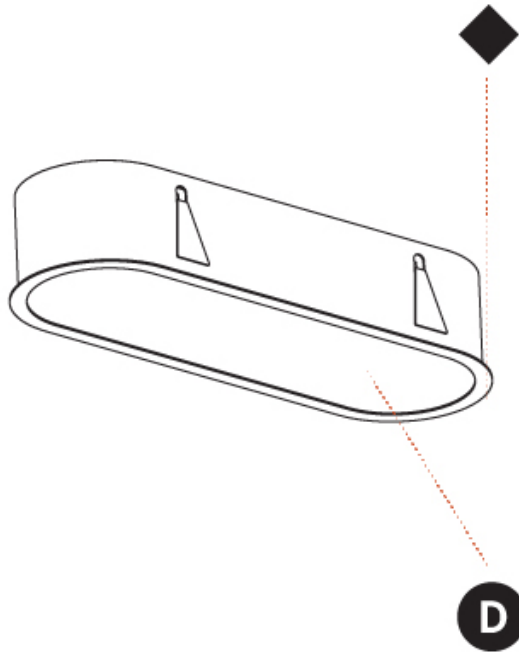

SMOOTHLINE RECESSED

A37749-

PROJECT

TYPE

SPECIFIER

QUANTITY

DATE