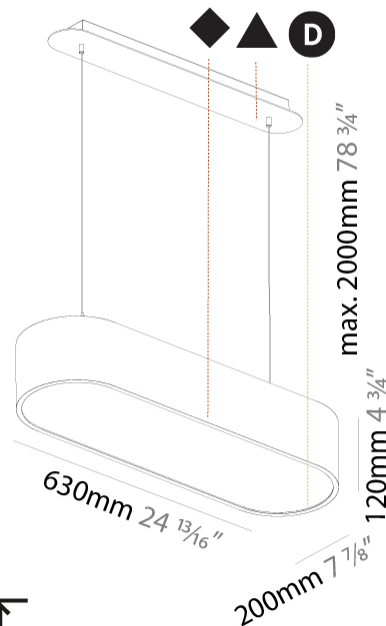

GENERAL

Series: Smoothy
Subseries: Smoothline
Brand: Prolicht
Division: Architectural
Mounting Type: Suspension
Mounting Location: Ceiling
Subcategory: Ambient

PHYSICAL

Shape: Oval
Length (mm): 630
Length (in): 24 ¹³/₁₆
Width (mm): 200
Width (in): 7 ⁷/₈
Height (mm): 120
Height (in): 4 ³/₄
Max. Overall Height (mm): 2120
Max. Overall Height (in): 82 ¹/₂
Light Distribution: Direct
Weight (kg): 5.043
Weight (lbs): 11.40
Diffuser: PMMA - Opal or Micro-Prism
Fixture Finish: SSR / BKV / CWI / CRY / HAB / UFT / ITA / RUA / FTG / MYG / LOD / PUS / FRO / FUP / KIA / POP / BLS / SPG / MEY / GOH / GUM / CHC / COM / ABZ / JAG / OBR / MOS / ROR
Fixture Material: Extruded Aluminum / Steel
Cable Details: 2000mm / 78 3/4"

ELECTRICAL

Lamp Type: LED (Zhaga Standard)
Input Wattage (W): 21
Total Output Wattage (W): 18
Dimming: Tri-Mode (Non-Dimming and Phase Dimming (120Vac only) and 0-10V Dimming)
Driver Included: Yes
Driver Location: Integrated
Driver Type: Constant Current - Universal
Driver Class: Class 2
Input Voltage (V): 120 - 277
Constant Current (MA): 500

LED

Number of LEDs: 6 x 3W
Color Temperature (°K): 3000 / 3500 / 4000
Max. Delivered Lumen (lm): 1530 / 1646 / 1680
Lamp Life (hrs): 50000

OPTICAL

RATINGS AND CERTIFICATIONS

Certified By: Certified for North American Standards
IP rating: IP20