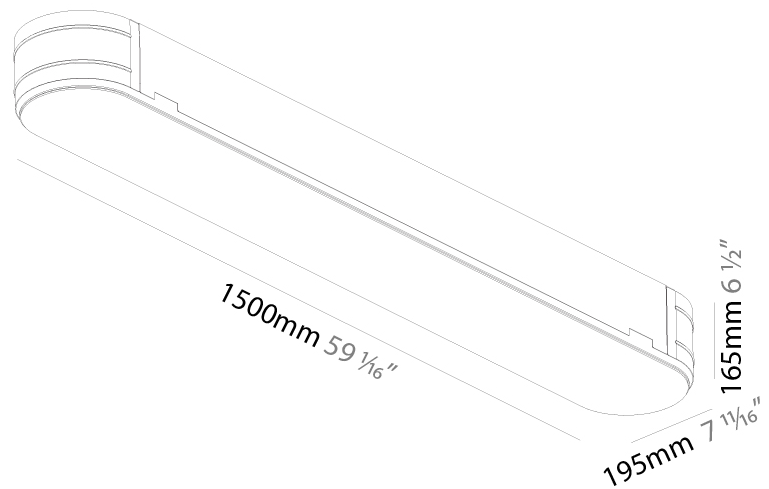

GENERAL

Series: Smoothy
Subseries: Smoothline
Partner: Prolicht
Division: Architectural
Installation: Trimless
Product Type: Ceiling Recessed
Mounting Location: Ceiling
Light Distribution: Direct

PHYSICAL

Shape: Oval
Length (mm): 1500
Length (in): 59 1/16
Width (mm): 195
Width (in): 7 11/16
Depth (mm): 165
Depth (in): 6 1/2
Ceiling Thickness (mm): 10 / 12.5 / 15 / 25 / 30
Ceiling Thickness (in): 3/8 or 1/2 or 9/16 or 1 or 1 3/16
Min. Recessing Depth (mm): 180
Min. Recessing Depth (in): 7 1/16
Weight (kg): 9.4
Weight (lbs): 20.68
Diffuser: PMMA - Opal
Fixture Material: Extruded Aluminum / Steel
Cut-out Measurements: 1535mm / 60 7/16" x 230mm / 9 1/16"
Upon Request: Unique Sizes Unique Ceiling Thickness Unique Mounting Depth Spot Inserts

ELECTRICAL

Lamp Type: LED (Zhaga Standard)
Input Wattage (W): 52.5
Total Output Wattage (W): 45
Dimming: Tri-Mode (Non-Dimming and Phase Dimming (120Vac only) and 0-10V Dimming)
Driver Included: Yes
Driver Location: Integrated
Driver Type: Constant Current - Universal
Driver Class: Class 2
Input Voltage (V): 120 - 277
Constant Current (MA): 500

LED

Color Temperature (°K): 3000 / 4000
Max. Delivered Lumen (lm): 3890 / 4280
CRI: >80 CRI
Lamp Life (hrs): 50000
Upon Request: Other CCT available

OPTICAL

RATINGS AND CERTIFICATIONS

Certified By: Certified for North American Standards
IP rating: IP20

PROJECT
TYPE
SPECIFIER
QUANTITY
DATE

1535mm x 230mm
60 7/16" x 9 1/16"

10 | 12 1/2 | 15 | 25 | 30mm
3/8" | 1/2" | 9/16" | 1" | 1 3/16"