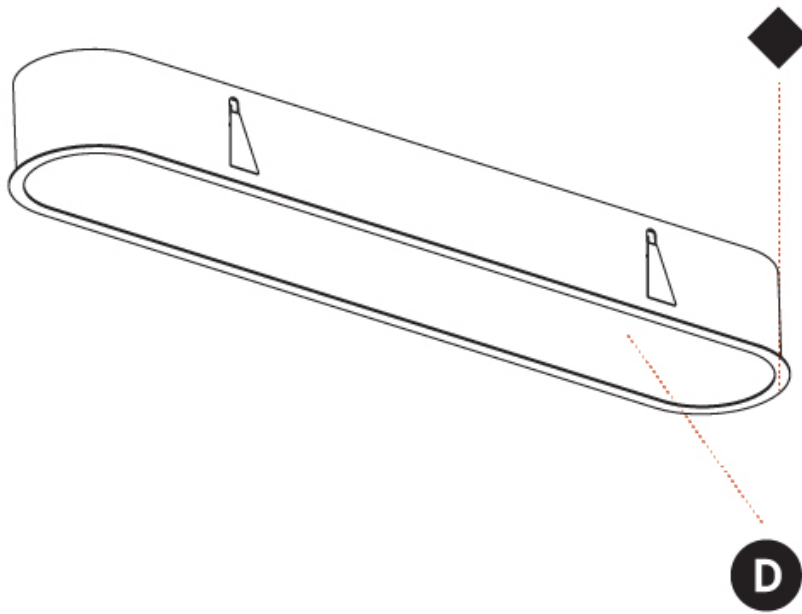

SMOOTHLINE RECESSED

A37757-

PROJECT
TYPE
SPECIFIER
QUANTITY
DATE

A