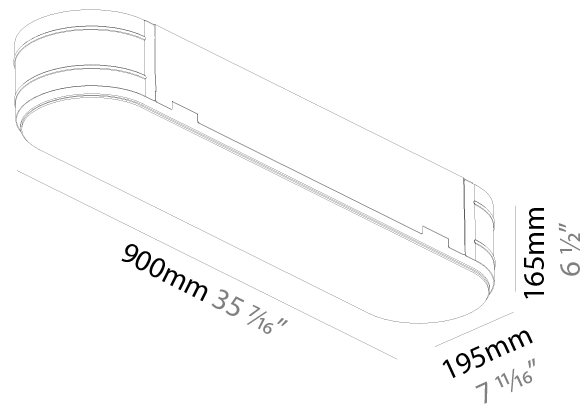

GENERAL

Series: Smoothy
Subseries: Smoothline
Partner: Prolicht
Division: Architectural
Installation: Trimless
Product Type: Ceiling Recessed
Mounting Location: Ceiling
Light Distribution: Direct

PHYSICAL

Shape: Oval
Length (mm): 900
Length (in): 35 7/16
Width (mm): 195
Width (in): 7 11/16
Depth (mm): 165
Depth (in): 6 1/2
Ceiling Thickness (mm): 10 / 12.5 / 15 / 25 / 30
Ceiling Thickness (in): 3/8 or 1/2 or 9/16 or 1 or 1 3/16
Min. Recessing Depth (mm): 180
Min. Recessing Depth (in): 7 1/16
Weight (kg): 5.756
Weight (lbs): 12.66
Diffuser: PMMA - Opal
Fixture Material: Extruded Aluminum / Steel
Cut-out Measurements: 935mm / 36 15/16" x 230mm / 9 1/16"
Upon Request: Unique Sizes Unique Ceiling Thickness Unique Mounting Depth Spot Inserts

ELECTRICAL

Lamp Type: LED (Zhaga Standard)
Input Wattage (W): 31.5
Total Output Wattage (W): 27
Dimming: [Tri-Mode (Non-Dimming and Phase Dimming (120Vac only) and 0-10V Dimming)](#)
Driver Included: Yes
Driver Location: Integrated
Driver Type: Constant Current - Universal
Driver Class: Class 2
Input Voltage (V): 120 - 277
Constant Current (MA): 500

LED

[Color Temperature (°K): 3000 / 4000](#)
Max. Delivered Lumen (lm): 2340 / 2570
CRI: >80 CRI
Lamp Life (hrs): 50000
Upon Request: Other CCT available

OPTICAL

RATINGS AND CERTIFICATIONS

Certified By: Certified for North American Standards
IP rating: IP20

PROJECT
TYPE
SPECIFIER
QUANTITY
DATE

935mm x 230mm
36 13/16" x 9 1/16"

10 | 12 1/2 | 15 | 25 | 30mm
3/8" | 1/2" | 9/16" | 1" | 3/16"