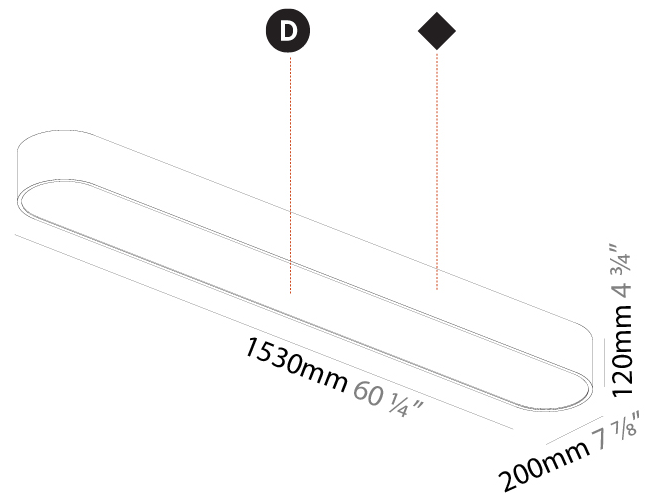

1. To build a product code in our configurator select the specify button on the base model # product page
2. To build a manual product code on this datasheet choose from the options listed below in blue font and add the suffix to the base model #

GENERAL

Series: Smoothy
Subseries: Smoothline
Brand: Prolicht
Division: Architectural
Mounting Type: Surface
Mounting Location: Ceiling
Subcategory: Ambient

PHYSICAL

Shape: Oval
Length (mm): 1530
Length (in): 60 1/4
Width (mm): 200
Width (in): 7 7/8
Height (mm): 120
Height (in): 4 3/4
Light Distribution: Direct
Diffuser: PMMA - Opal or Micro-Prism
Fixture Finish: SSR / BKV / CWI / CRY / HAB / UFT / ITA / RUA / FTG / MYG / LOD / PUS / FRO / FUP / KIA / POP / BLS / SPG / MEY / GOH / GUM / CHC / COM / ABZ / JAG / OBR / MOS / ROR
Fixture Material: Extruded Aluminum / Steel

ELECTRICAL

Lamp Type: LED (Zhaga Standard)
Input Wattage (W): 52
Total Output Wattage (W): 45
Dimming: Tri-Mode (Non-Dimming and Phase Dimming (120Vac only) and 0-10V Dimming)
Driver Included: Yes
Driver Location: Integrated
Driver Type: Constant Current - Universal
Driver Class: Class 2
Input Voltage (V): 120 - 277
Constant Current (MA): 500

LED

Color Temperature (°K): 3000 / 3500 / 4000
Max. Delivered Lumen (lm): 3650 / 3930 / 4010
CRI: >80 CRI
Lamp Life (hrs): 50000

OPTICAL

RATINGS AND CERTIFICATIONS

Certified By: Certified for North American Standards
IP rating: IP20