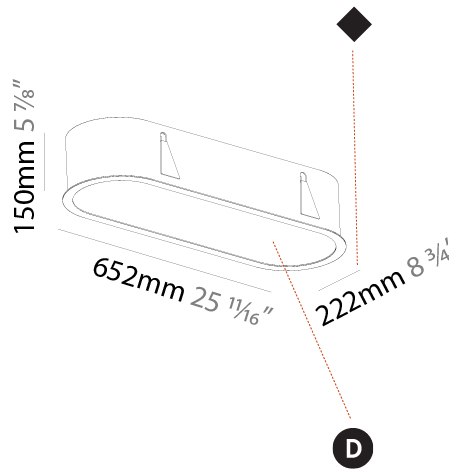

PHYSICAL

Shape: Oval
Length (mm): 652
Length (in): 25 1/16
Width (mm): 222
Width (in): 8 3/4
Depth (mm): 150
Depth (in): 5 7/8
Ceiling Thickness (mm): 10 / 12.5 / 15 / 25
Ceiling Thickness (in): 3/8 or 1/2 or 9/16 or 1
Min. Recessing Depth (mm): 160
Min. Recessing Depth (in): 6 5/16
Weight (kg): 4.033
Weight (lbs): 8.87
Diffuser: PMMA - Opal or Micro-Prism
Fixture Finish: SSR / BKV / CWI / CRY / HAB / UFT / ITA / RUA / FTG / MYG / LOD / PUS / FRO / FUP / KIA / POP / BLS / SPG / MEY / GOH / CHC / COM / ABZ / JAG / OBR / MOS / ROR
Fixture Material: Extruded Aluminum / Steel
Cut-out Measurements: 635mm / 25" x 205mm / 8 1/16"

ELECTRICAL

Lamp Type: LED (Zhaga Standard)
Input Wattage (W): 21
Total Output Wattage (W): 18
Dimming: Tri-Mode (Non-Dimming and Phase Dimming (120Vac only) and 0-10V Dimming)
Driver Included: Yes
Driver Location: Integrated
Driver Type: Constant Current - Universal
Driver Class: Class 2
Input Voltage (V): 120 - 277
Constant Current (MA): 500

LED

Color Temperature (°K): 3000 / 4000
Max. Delivered Lumen (lm): 1430 / 1570
CRI: >80 CRI
Lamp Life (hrs): 50000
Upon Request: Other CCT available

OPTICAL

RATINGS AND CERTIFICATIONS

Certified By: Certified for North American Standards
IP rating: IP20

PROJECT
TYPE
SPECIFIER
QUANTITY
DATE