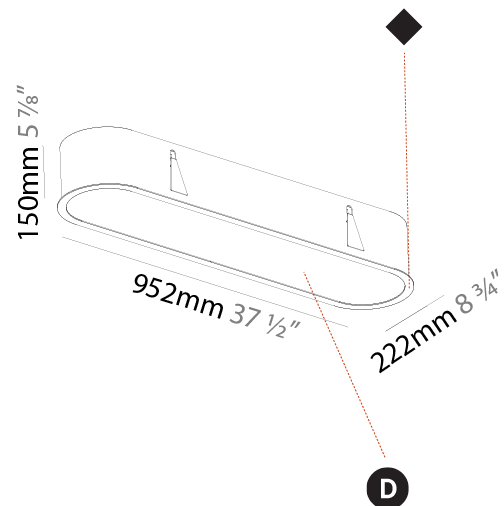

GENERAL

Series: Smoothy
Subseries: Smoothline
Brand: Prolicht
Division: Architectural
Mounting Type: Recessed
Mounting Location: Ceiling
Subcategory: Ambient

PHYSICAL

Shape: Oval
Length (mm): 952
Length (in): 37 1/2
Width (mm): 222
Width (in): 8 3/4
Depth (mm): 150
Depth (in): 5 7/8
Ceiling Thickness (mm): 10 / 12.5 / 15 / 25
Ceiling Thickness (in): 3/8 or 1/2 or 9/16 or 1
Min. Recessing Depth (mm): 160
Min. Recessing Depth (in): 6 5/16
Light Distribution: Direct
Weight (kg): 5.93
Weight (lbs): 13.05
Diffuser: PMMA - Opal or Micro-Prism
Fixture Finish: SSR / BKV / CWI / CRY / HAB / UFT / ITA / RUA / FTG / MYG / LOD / PUS / FRO / FUP / KIA / POP / BLS / SPG / MEY / GOH / GUM / CHC / COM / ABZ / JAG / OBR / MOS / ROR
Fixture Material: Extruded Aluminum / Steel
Cut-out Measurements: 935mm / 36 13/16" x 205mm / 8 1/16"

ELECTRICAL

Lamp Type: LED (Zhaga Standard)
Input Wattage (W): 31.9
Total Output Wattage (W): 27
Dimming: Tri-Mode (Non-Dimming and Phase Dimming (120Vac only) and 0-10V Dimming)
Driver Included: Yes
Driver Location: Integrated
Driver Type: Constant Current - Universal
Driver Class: Class 2
Input Voltage (V): 120 - 277
Constant Current (MA): 500

LED

Color Temperature (°K): 3000 / 3500 / 4000
Max. Delivered Lumen (lm): 2140 / 2303 / 2350
CRI: >80 CRI
Lamp Life (hrs): 50000

OPTICAL

RATINGS AND CERTIFICATIONS

Certified By: Certified for North American Standards
IP rating: IP20

PROJECT
TYPE
SPECIFIER
QUANTITY
DATE