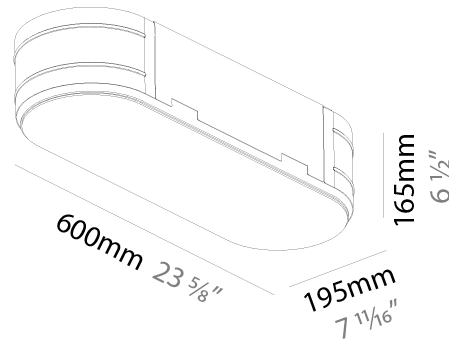

GENERAL

Series: Smoothy
Subseries: Smoothline
Partner: Prolicht
Division: Architectural
Installation: Trimless
Product Type: Ceiling Recessed
Mounting Location: Ceiling
Light Distribution: Direct

PHYSICAL

Shape: Oval
Length (mm): 600
Length (in): 23 5/8
Width (mm): 195
Width (in): 7 11/16
Depth (mm): 165
Depth (in): 6 1/2
Ceiling Thickness (mm): 10 / 12.5 / 15 / 25 / 30
Ceiling Thickness (in): 3/8 or 1/2 or 9/16 or 1 or 1 3/16
Min. Recessing Depth (mm): 180
Min. Recessing Depth (in): 7 1/16
Weight (kg): 3.8
Weight (lbs): 7.6
Diffuser: PMMA - Opal
Fixture Material: Extruded Aluminum / Steel
Cut-out Measurements: 635mm / 25" x 230mm / 9 1/16"
Upon Request: Unique Sizes Unique Ceiling Thickness Unique Mounting Depth Spot Inserts

ELECTRICAL

Lamp Type: LED (Zhaga Standard)
Input Wattage (W): 20.5
Total Output Wattage (W): 18
Dimming: Tri-Mode (Non-Dimming and Phase Dimming (120Vac only) and 0-10V Dimming)
Driver Included: Yes
Driver Location: Integrated
Driver Type: Constant Current - Universal
Driver Class: Class 2
Input Voltage (V): 120 - 277
Constant Current (MA): 500

LED

Color Temperature (°K): 3000 / 4000
Max. Delivered Lumen (lm): 1560 / 1710
CRI: >80 CRI
Lamp Life (hrs): 50000
Upon Request: Other CCT available

OPTICAL

RATINGS AND CERTIFICATIONS

Certified By: Certified for North American Standards
IP rating: IP20

PROJECT
TYPE
SPECIFIER
QUANTITY
DATE