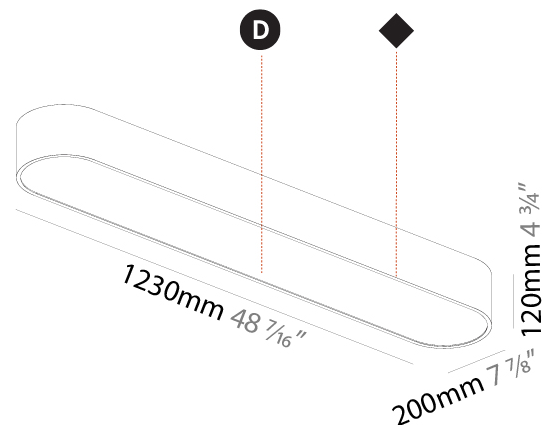

GENERAL

Series: Smoothy
Subseries: Smoothline
Partner: Prolicht
Division: Architectural
Installation: Surface
Product Type: Ceiling Surface
Mounting Location: Ceiling
Light Distribution: Direct

PHYSICAL

Shape: Oval
Length (mm): 1230
Length (in): 48 7/16
Width (mm): 200
Width (in): 7 7/8
Height (mm): 120
Height (in): 4 3/4

Diffuser: PMMA - Opal or Micro-Prism

Fixture Finish: SSR / BKV / CWI / CRY / HAB / UFT / ITA / RUA / FTG / MYG / LOD / PUS / FRO / FUP / KIA / POP / BLS / SPG / MEY / GOH / CHC / COM / ABZ / JAG / OBR / MOS / ROR

Fixture Material: Extruded Aluminum / Steel

ELECTRICAL

Lamp Type: LED (Zhaga Standard)
Input Wattage (W): 42
Total Output Wattage (W): 36
Dimming: Tri-Mode (Non-Dimming and Phase Dimming (120Vac only) and 0-10V Dimming)
Driver Included: Yes
Driver Location: Integrated
Driver Type: Constant Current - Universal
Driver Class: Class 1
Input Voltage (V): 120 - 277
Constant Current (MA): 500

LED

Color Temperature (°K): 3000 / 4000
Max. Delivered Lumen (lm): 2920 / 3210
CRI: >80 CRI
Lamp Life (hrs): 50000
Upon Request: Other CCT available

OPTICAL

RATINGS AND CERTIFICATIONS

Certified By: Certified for North American Standards
IP rating: IP20

PROJECT
TYPE
SPECIFIER
QUANTITY
DATE