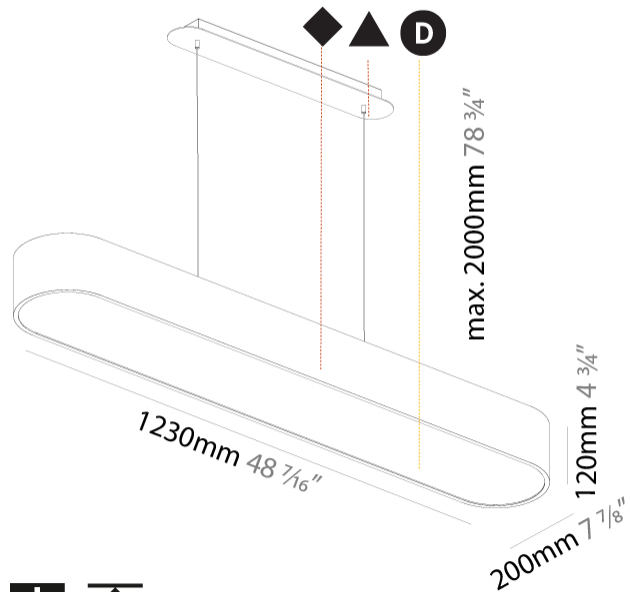

GENERAL

Series: Smoothy
Subseries: Smoothline
Partner: Prolicht
Division: Architectural
Installation: Suspension
Product Type: Pendant
Mounting Location: Ceiling
Light Distribution: Direct

PHYSICAL

Shape: Oblong
Length (mm): 1230
Length (in): 48 7/16
Width (mm): 200
Width (in): 7 7/8
Height (mm): 120
Height (in): 4 3/4
Max. Overall Height (mm): 2120
Max. Overall Height (in): 82 1/2
Weight (kg): 8.855
Weight (lbs): 19.48
Diffuser: PMMA - Opal or Micro-Prism
Fixture Finish: SSR / BKV / CWI / CRY / HAB / UFT / ITA / RUA / FTG / MYG / LOD / PUS / FRO / FUP / KIA / POP / BLS / SPG / MEY / GOH / CHC / COM / ABZ / JAG / OBR / MOS / ROR
Fixture Material: Extruded Aluminum / Steel
Cable Details: 2000mm / 78 3/4"

ELECTRICAL

Lamp Type: LED (Zhaga Standard)
Input Wattage (W): 42
Total Output Wattage (W): 38
Dimming: Tri-Mode (Non-Dimming and Phase Dimming (120Vac only) and 0-10V Dimming)
Driver Included: Yes
Driver Location: Integrated
Driver Type: Constant Current - Universal
Driver Class: Class 1
Input Voltage (V): 120 - 277
Constant Current (MA): 500

LED

Number of LEDs: 12
Color Temperature (°K): 3000 / 4000
Max. Delivered Lumen (lm): 2920 / 3210
CRI: >80 CRI
Lamp Life (hrs): 50000
Upon Request: Other CCT available

OPTICAL

RATINGS AND CERTIFICATIONS

Certified By: Certified for North American Standards
IP rating: IP20