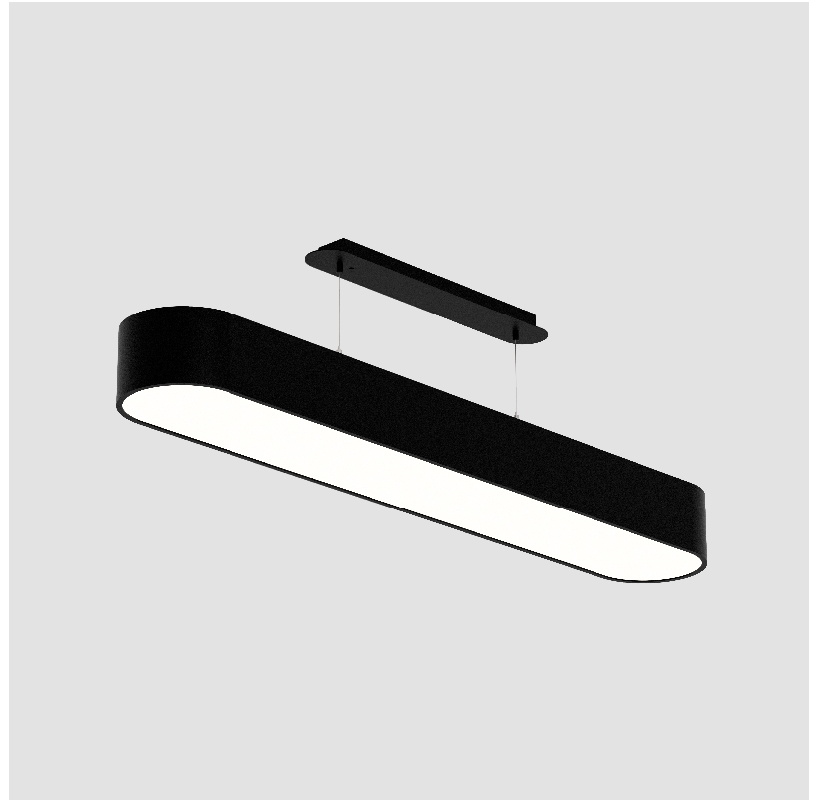

GENERAL

Series: Smoothy
Subseries: Smoothline
Partner: Prolicht
Division: Architectural
Installation: Suspension
Product Type: Pendant
Mounting Location: Ceiling
Light Distribution: Direct

PHYSICAL

Shape: Oblong
Length (mm): 1230
Length (in): 48 7/16
Width (mm): 200
Width (in): 7 7/8
Height (mm): 120
Height (in): 4 3/4
Max. Overall Height (mm): 2120
Max. Overall Height (in): 82 1/2
Weight (kg): 8.855
Weight (lbs): 19.48
Diffuser: PMMA - Opal or Micro-Prism
Fixture Finish: SSR / BKV / CWI / CRY / HAB / UFT / ITA / RUA / FTG / MYG / LOD / PUS / FRO / FUP / KIA / POP / BLS / SPG / MEY / GOH / CHC / COM / ABZ / JAG / OBR / MOS / ROR
Fixture Material: Extruded Aluminum / Steel
Cable Details: 2000mm / 78 3/4"

ELECTRICAL

Lamp Type: LED (Zhaga Standard)
Input Wattage (W): 42
Total Output Wattage (W): 38
Dimming: Tri-Mode (Non-Dimming and Phase Dimming (120Vac only) and 0-10V Dimming)
Driver Included: Yes
Driver Location: Integrated
Driver Type: Constant Current - Universal
Driver Class: Class 1
Input Voltage (V): 120 - 277
Constant Current (MA): 500

LED

Number of LEDs: 12
Color Temperature (°K): 3000 / 4000
Max. Delivered Lumen (lm): 2920 / 3210
CRI: >80 CRI
Lamp Life (hrs): 50000
Upon Request: Other CCT available

OPTICAL

RATINGS AND CERTIFICATIONS

Certified By: Certified for North American Standards
IP rating: IP20