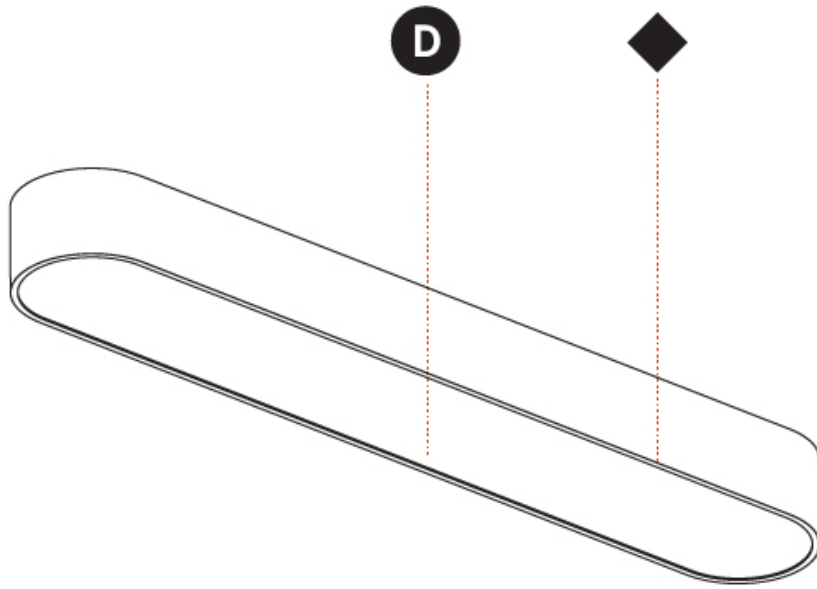

A32970-

PROJECT	_____
TYPE	_____
SPECIFIER	_____
QUANTITY	_____
DATE	_____