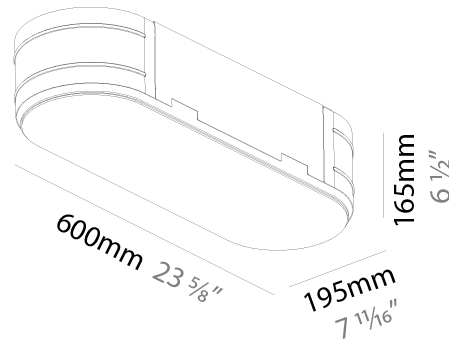

GENERAL

Series: Smoothy
Subseries: Smoothline
Brand: Prolicht
Division: Architectural
Mounting Type: Suspension
Mounting Location: Ceiling
Subcategory: Profile

PHYSICAL

Shape: Oblong
Length (mm): 1530
Length (in): 60 1/4
Width (mm): 200
Width (in): 7 7/8
Height (mm): 120
Height (in): 4 3/4
Max. Overall Height (mm): 2120
Max. Overall Height (in): 82 1/2
Light Distribution: Direct
Weight (kg): 10.765
Weight (lbs): 23.73
Diffuser: PMMA - Opal or Micro-Prism
Fixture Finish: SSR / BKV / CWI / CRY / HAB / UFT / ITA / RUA / FTG / MYG / LOD / PUS / FRO / FUP / KIA / POP / BLS / SPG / MEY / GOH / GUM / CHC / COM / ABZ / JAG / OBR / MOS / ROR
Fixture Material: Extruded Aluminum / Steel
Cable Details: 2000mm / 78 3/4"

GENERAL

Series: Smoothy
 Subseries: Smoothline
 Brand: Prolicht
 Division: Architectural
 Mounting Type: Trimless
 Mounting Location: Ceiling
 Subcategory: Ambient

PHYSICAL

Shape: Oval
 Length (mm): 600
 Length (in): 23 5/8
 Width (mm): 195
 Width (in): 7 11/16
 Depth (mm): 165
 Depth (in): 6 1/2
 Ceiling Thickness (mm): 10 / 12.5 / 15 / 25 / 30
 Ceiling Thickness (in): 3/8 or 1/2 or 9/16 or 1 or 1 3/16
 Min. Recessing Depth (mm): 180
 Min. Recessing Depth (in): 7 1/16
 Light Distribution: Direct
 Weight (kg): 3.8
 Weight (lbs): 7.6
 Diffuser: PMMA - Opal
 Fixture Material: Extruded Aluminum / Steel
 Cut-out Measurements: 635mm / 25" x 230mm / 9 1/16"
 Upon Request: Unique Sizes Unique Ceiling Thickness Unique Mounting Depth Spot Inserts

OPTICAL

RATINGS AND CERTIFICATIONS

Certified By: Certified for North American Standards
 IP rating: IP20

PROJECT
TYPE
SPECIFIER
QUANTITY
DATE

635mm x 230mm
25" x 9 1/16"

10 | 12 1/2 | 15 | 25 | 30mm
3/8" | 1/2" | 9/16" | 1" | 3/16"