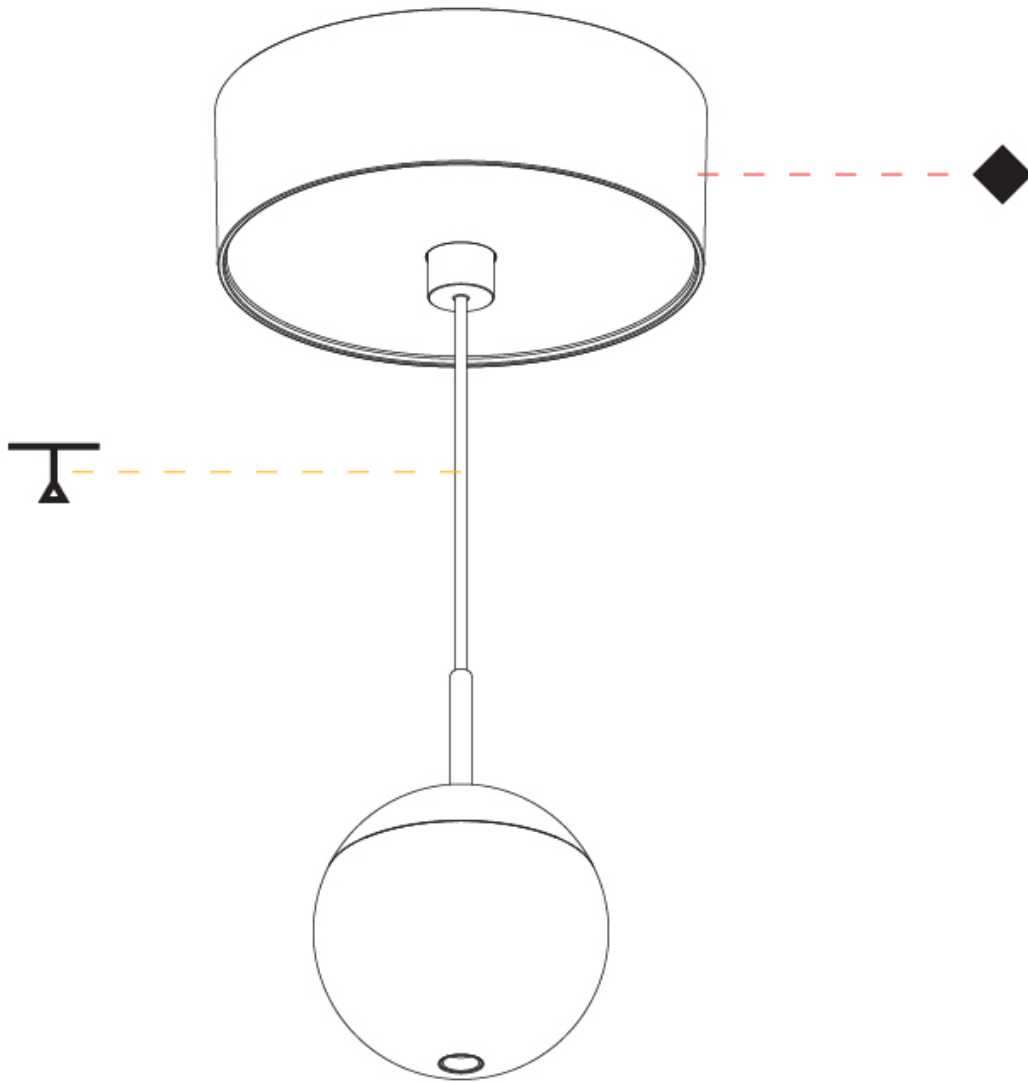

SNOOKER METAL MONOPOINT SURFACE CANOPY SUSPENSION

A300390-

PROJECT
TYPE
SPECIFIER
QUANTITY
DATE