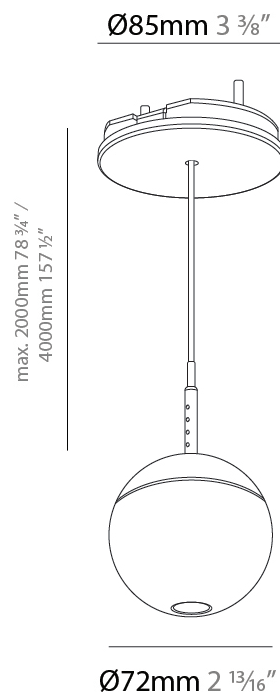

GENERAL

Series: Snooker
Subseries: Snooker Glass Monopoint Recessed Canopy
Partner: Prolicht
Division: Architectural
Installation: Suspension
Product Type: Pendant
Mounting Location: Ceiling
Light Distribution: Downlight

PHYSICAL

Shape: Round
Diameter (mm): 72
Diameter (in): 2 ¹³/₁₆"
Width (mm): 72mm 2 13/16"
Height (mm): 72
Height (in): 2 ¹³/₁₆"
Ceiling Thickness (mm): 1 - 25
Ceiling Thickness (in): 1/16 - 1
Fixture Finish: SSR / BKV / CWI / CRY / HAB / UFT / ITA / RUA / FTG / MYG / LOD / PUS / FRO / FUP / KIA / POP / BLS / SPG / MEY / GOH / CHC / COM / ABZ / JAG / OBR / MOS / ROR
Accent Finish: OPL / YEL / ORA / RED / BLU / GRN
Fixture Material: Glass / Aluminum
Cable Details: 2000mm/78 3/4" or 4000mm/157 1/2" Cable - Color Options: Black / White / Orange / Red / Green
Cut-out Measurements: 68mm / 2 11/16"

ELECTRICAL

Lamp Type: LED
Input Wattage (W): 6.6
Dimming: Tri-Mode (Non-Dimming and Phase Dimming (120Vac only) and 0-10V Dimming)
Driver Included: No
Driver Location: External
Driver Type: Constant Current - Universal
Driver Class: Class 2
Housing: ENCP3 w/Quick Connect
Input Voltage (V): 120 - 277
Constant Current (MA): 500

LED

Color Temperature (°K): 2700 / 3000 / 3500 / 4000
Max. Delivered Lumen (lm): 330 / 350 / 369 / 379
Nominal Lumen (lm): 460 / 487 / 514 / 528
CRI: >90 CRI
Lamp Life (hrs): 50000

OPTICAL

Beam Angle: 32 / 58

RATINGS AND CERTIFICATIONS

Certified By: CSA Certified to UL and CSA Standards
IP rating: IP20