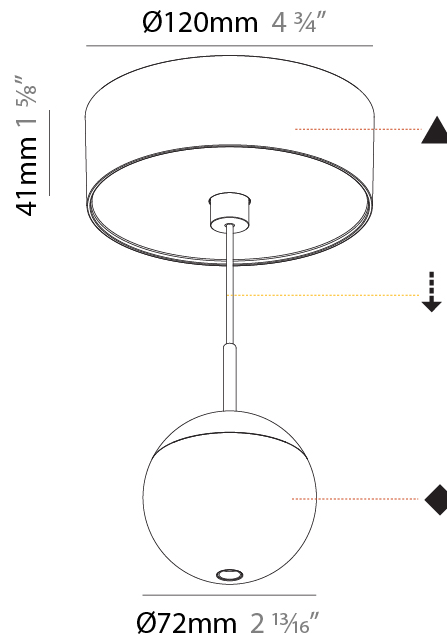

GENERAL

Series: Snooker
Subseries: Snooker Metal Monopoint Surface Canopy
Partner: Prolicht
Division: Architectural
Installation: Suspension
Product Type: Pendant
Mounting Location: Ceiling
Light Distribution: Downlight

PHYSICAL

Shape: Round
Diameter (mm): 72
Diameter (in): 2 ¹³/₁₆
Height (mm): 72
Height (in): 2 ¹³/₁₆
Max. Overall Height (mm): 2072
Max. Overall Height (in): 81 ⁷/₁₆
Ceiling Thickness (mm): 10 / 12.5 / 15 / 25
Ceiling Thickness (in): 3/8 or 1/2 or 9/16 or 1
Min. Recessing Depth (mm): 75
Min. Recessing Depth (in): 2 ¹⁵/₁₆
Weight (kg): 0.597
Weight (lbs): 1.316
Fixture Finish: CHR
Fixture Material: Aluminum Die Cast
Cable Details: 2000mm or 4000mm Cable - Color Options: Black / White / Orange / Red / Green
Cut-out Measurements: 68mm / 2 11/16"

ELECTRICAL

Lamp Type: LED (Zhaga Standard)
Input Wattage (W): 6.6
Total Output Wattage (W): 6
Dimming: Tri-Mode (Non-Dimming and Phase Dimming (120Vac only) and 0-10V Dimming)
Driver Included: Yes
Driver Location: External
Driver Type: Constant Current - Universal
Driver Class: Class 2
Housing: ENCP3 w/Quick Connect
Input Voltage (V): 120 - 277
Constant Current (MA): 500

LED

Number of LEDs: 1
Color Temperature (°K): 2700 / 3000 / 3500 / 4000
Max. Delivered Lumen (lm): 283 / 300 / 318 / 325
Nominal Lumen (lm): 460 / 487 / 517 / 528
CRI: >90 CRI
Efficiency (%): 60
Lamp Life (hrs): 50000

OPTICAL

Beam Angle: 32 / 58

RATINGS AND CERTIFICATIONS