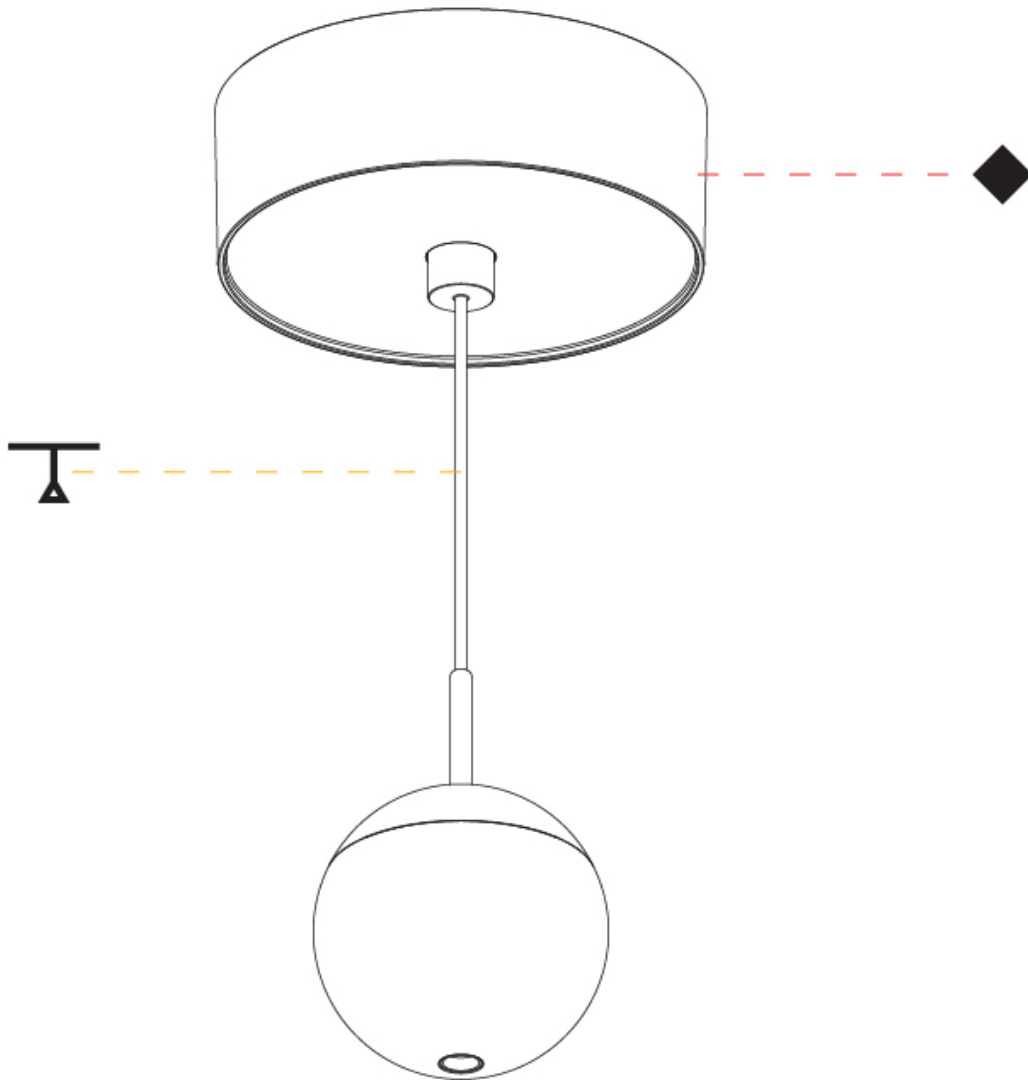

SNOOKER METAL MONOPOINT SURFACE CANOPY SUSPENSION

A300390-

PROJECT

TYPE

SPECIFIER

QUANTITY

DATE