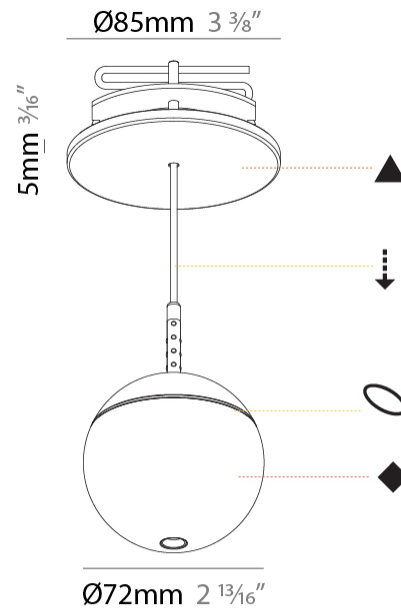

ELECTRICAL

Lamp Type: LED (Zhaga Standard)
Input Wattage (W): 6.6
Total Output Wattage (W): 6
Dimming: Tri-Mode (Non-Dimming and Phase Dimming (120Vac only) and 0-10V Dimming)
Driver Included: No
Driver Location: Remote
Driver Type: Constant Current - Universal
Driver Class: Class 2
Housing: ENCP3 w/Quick Connect
Input Voltage (V): 120 - 277
Constant Current (MA): 500

LED

Number of LEDs: 1
Color Temperature (°K): 2700 / 3000 / 3500 / 4000
Max. Delivered Lumen (lm): 310 / 328 / 347 / 356
Nominal Lumen (lm): 460 / 487 / 514 / 528
CRI: >90 CRI
Efficiency (%): 60
Lamp Life (hrs): 50000

OPTICAL

Beam Angle: 32 / 58

RATINGS AND CERTIFICATIONS

382, F 416-247-9319, www.zaneen.com

Certified By: Certified for North American Standards
In a constant effort to supply the best product, we reserve the right to change specifications or materials without notice. The most recent specification sheets are found at zaneen.com

Rating: IP20