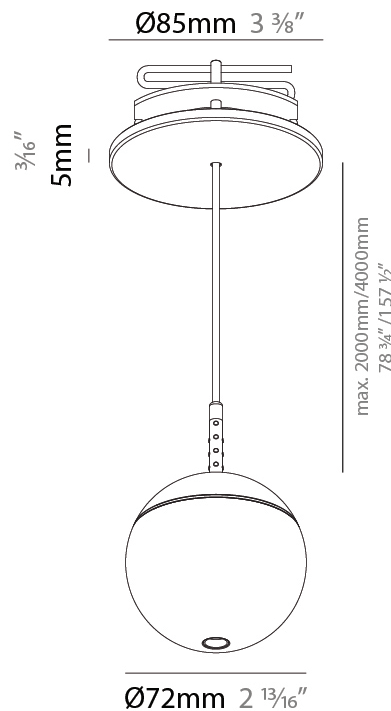

ELECTRICAL

Lamp Type: LED (Zhaga Standard)
Input Wattage (W): 6.6
Total Output Wattage (W): 6
Dimming: Tri-Mode (Non-Dimming and Phase Dimming (120Vac only) and 0-10V Dimming)
Driver Included: Yes
Driver Location: External
Driver Type: Constant Current - Universal
Driver Class: Class 2
Housing: ENCP3 w/Quick Connect
Input Voltage (V): 120 - 277
Constant Current (MA): 500

LED

Number of LEDs: 1
Color Temperature (°K): 2700 / 3000 / 4000
Max. Delivered Lumen (lm): 270 / 290 / 310
CRI: >90 CRI
Efficiency (%): 60
Lamp Life (hrs): 50000

OPTICAL

Optic°: 55

RATINGS AND CERTIFICATIONS

Certified By: Certified for North American Standards www.zaneen.com

Applying international specifications by adding 'INT' at the end of the existing Model #. For assistance on 'custom' specifications, contact zteam@zaneen.com. In a constant effort to supply the best product, we reserve the right to change specifications or materials without notice. The most recent specification sheets are found at zaneen.com

PROJECT
TYPE
SPECIFIER
QUANTITY
DATE