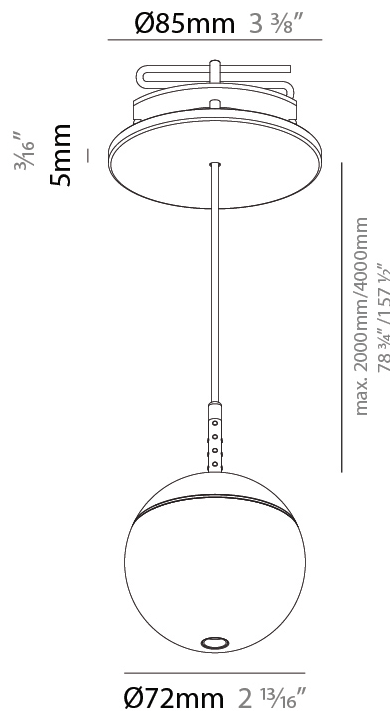

ELECTRICAL

Lamp Type: LED (Zhaga Standard)
Input Wattage (W): 6.6
Total Output Wattage (W): 6
Dimming: Tri-Mode (Non-Dimming and Phase Dimming (120Vac only) and 0-10V Dimming)
Driver Included: Yes
Driver Location: External
Driver Type: Constant Current - Universal
Driver Class: Class 2
Housing: ENCP3 w/Quick Connect
Input Voltage (V): 120 - 277
Constant Current (MA): 500

LED

Number of LEDs: 1
Color Temperature (°K): 2700 / 3000 / 4000
Max. Delivered Lumen (lm): 270 / 290 / 310
CRI: >90 CRI
Efficiency (%): 60
Lamp Life (hrs): 50000

OPTICAL

Optic°: 55

RATINGS AND CERTIFICATIONS

Certified By: Certified for North American Standards www.zaneen.com

Applying international specifications by adding 'INT' at the end of the existing Model #. For assistance on 'custom' specifications, contact zteam@zaneen.com. In a constant effort to supply the best product, we reserve the right to change specifications or materials without notice. The most recent specification sheets are found at zaneen.com

PROJECT

TYPE

SPECIFIER

QUANTITY

DATE