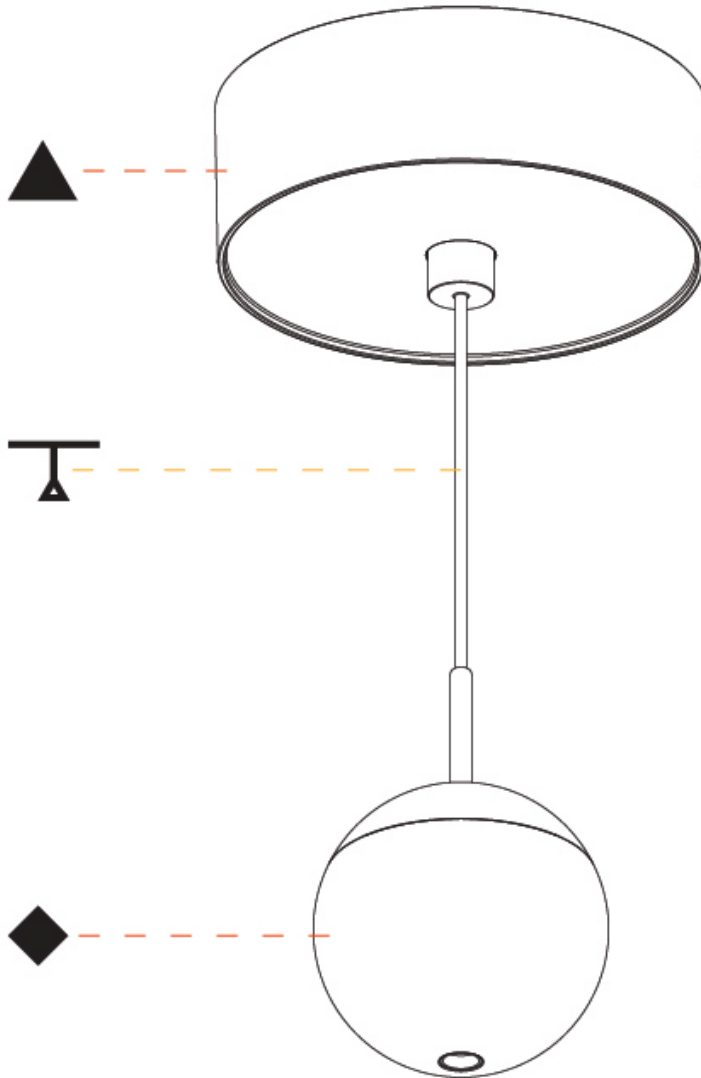

SNOOKER MONOPOINT SURFACE CANOPY SUSPENSION

A30827-

PROJECT _____

TYPE _____

SPECIFIER _____

QUANTITY _____

DATE _____

A