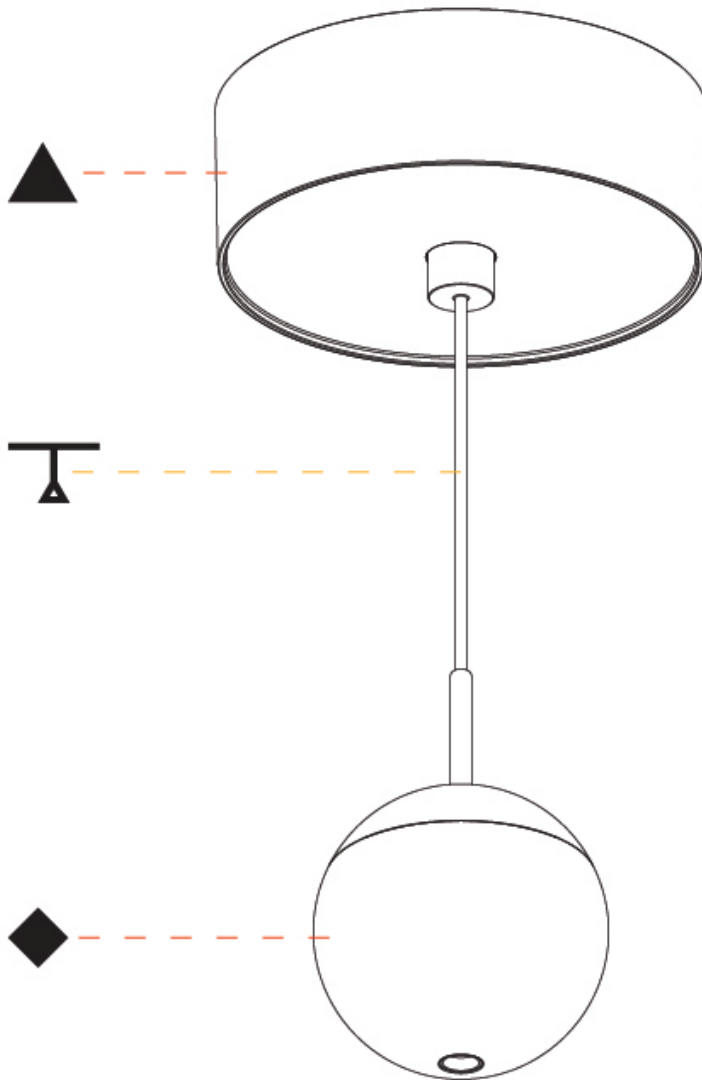

SNOOKER MONOPOINT SURFACE CANOPY SUSPENSION

A30827-

PROJECT
TYPE
SPECIFIER
QUANTITY
DATE

A