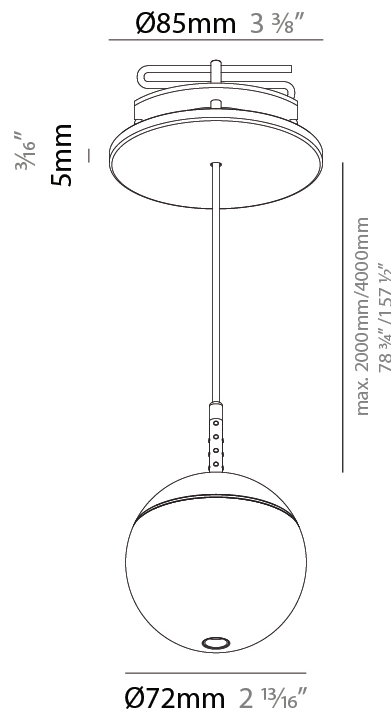

ELECTRICAL

Lamp Type: LED (Zhaga Standard)
Input Wattage (W): 6.6
Total Output Wattage (W): 6
Dimming: Tri-Mode (Non-Dimming and Phase Dimming (120Vac only) and 0-10V Dimming)
Driver Included: Yes
Driver Location: External
Driver Type: Constant Current - Universal
Driver Class: Class 2
Housing: ENCP3 w/Quick Connect
Input Voltage (V): 120 - 277
Constant Current (MA): 500

LED

Number of LEDs: 1
Color Temperature (°K): 2700 / 3000 / 4000
Max. Delivered Lumen (lm): 270 / 290 / 310
CRI: >90 CRI
Efficiency (%): 60
Lamp Life (hrs): 50000

OPTICAL

Optic°: 55

RATINGS AND CERTIFICATIONS

Certified By: Certified for North American Standards www.zaneen.com

Applying international specifications by adding 'INT' at the end of the existing Model #. For assistance on 'custom' specifications, contact zteam@zaneen.com. In a constant effort to supply the best product, we reserve the right to change specifications or materials without notice. The most recent specification sheets are found at zaneen.com

PROJECT
TYPE
SPECIFIER
QUANTITY
DATE