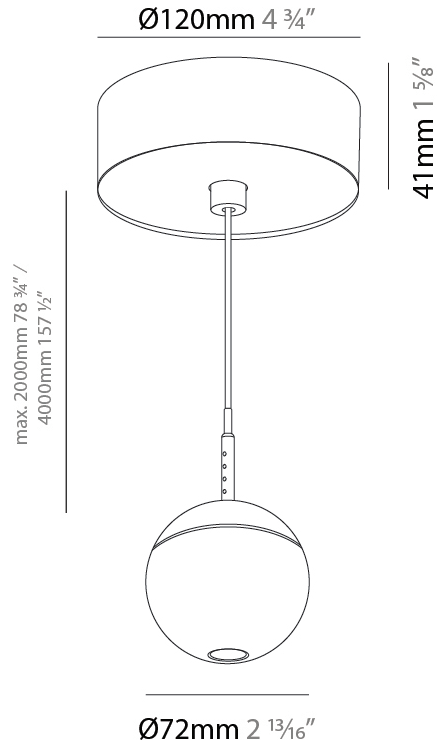

PHYSICAL

Shape: Round
Diameter (mm): 72
Diameter (in): 2 ¹³/₁₆
Height (mm): 72
Height (in): 2 ¹³/₁₆
Ceiling Thickness (mm): 1 - 25
Ceiling Thickness (in): 1/16 - 1
Fixture Finish: SHP / CLO / WST / GND / HPK / TER / ICB / NOP / GRV / MLK / WSY / POC / MOS / SKG / SLT / ELO / SWI / SOC / GRP / CHL / RAV / POS / SPE / SUC / GAR
Accent Finish: OPL / YEL / ORA / RED / BLU / GRN
Fixture Material: Glass / Aluminum
Cable Details: 2000mm/78 3/4" or 4000mm/157 1/2" Cable - Color Options: Black / White / Orange / Red / Green
Cut-out Measurements: 68mm / 2 11/16"

ELECTRICAL

Lamp Type: LED (Zhaga Standard)
Input Wattage (W): 6.6
Total Output Wattage (W): 6
Dimming: Tri-Mode (Non-Dimming and Phase Dimming (120Vac only) and 0-10V Dimming)
Driver Included: No
Driver Location: Remote
Driver Type: Constant Current - Universal
Driver Class: Class 2
Housing: ENCP3 w/Quick Connect
Input Voltage (V): 120 - 277
Constant Current (MA): 500

LED

Number of LEDs: 1
Color Temperature (°K): 2700 / 3000 / 3500 / 4000
Max. Delivered Lumen (lm): 330 / 350 / 369 / 379
Nominal Lumen (lm): 460 / 487 / 514 / 528
CRI: >90 CRI
Lamp Life (hrs): 50000

OPTICAL

Beam Angle: 32 / 58

RATINGS AND CERTIFICATIONS

Certified By: Certified for North American Standards
IP rating: IP20