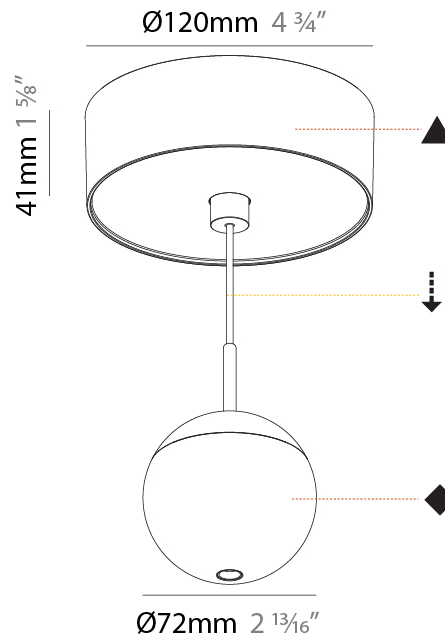

GENERAL

Series: Snooker
Subseries: Snooker Metal Monopoint Surface Canopy
Partner: Prolicht
Division: Architectural
Installation: Suspension
Product Type: Pendant
Mounting Location: Ceiling
Light Distribution: Downlight

PHYSICAL

Shape: Round
Diameter (mm): 72
Diameter (in): 2 ¹³/₁₆
Height (mm): 72
Height (in): 2 ¹³/₁₆
Max. Overall Height (mm): 2072
Max. Overall Height (in): 81 ⁷/₁₆
Ceiling Thickness (mm): 10 / 12.5 / 15 / 25
Ceiling Thickness (in): 3/8 or 1/2 or 9/16 or 1
Min. Recessing Depth (mm): 75
Min. Recessing Depth (in): 2 ¹⁵/₁₆
Weight (kg): 0.597
Weight (lbs): 1.316
Fixture Finish: CHR
Fixture Material: Aluminum Die Cast
Cable Details: 2000mm or 4000mm Cable - Color Options: Black / White / Orange / Red / Green
Cut-out Measurements: 68mm / 2 11/16"

ELECTRICAL

Lamp Type: LED (Zhaga Standard)
Input Wattage (W): 6.6
Total Output Wattage (W): 6
Dimming: Tri-Mode (Non-Dimming and Phase Dimming (120Vac only) and 0-10V Dimming)
Driver Included: Yes
Driver Location: External
Driver Type: Constant Current - Universal
Driver Class: Class 2
Housing: ENCP3 w/Quick Connect
Input Voltage (V): 120 - 277
Constant Current (MA): 500

LED

Number of LEDs: 1
Color Temperature (°K): 2700 / 3000 / 3500 / 4000
Max. Delivered Lumen (lm): 283 / 300 / 318 / 325
Nominal Lumen (lm): 460 / 487 / 517 / 528
CRI: >90 CRI
Efficiency (%): 60
Lamp Life (hrs): 50000

OPTICAL

Beam Angle: 32 / 58

RATINGS AND CERTIFICATIONS