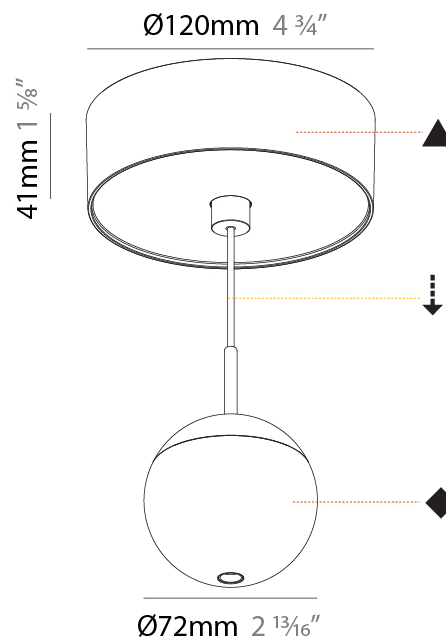

GENERAL

Series: Snooker
Subseries: Snooker Monopoint Surface Canopy
Partner: Prolicht
Division: Architectural
Installation: Suspension
Product Type: Pendant
Mounting Location: Ceiling
Light Distribution: Downlight

PHYSICAL

Shape: Round
Diameter (mm): 72
Diameter (in): 2 ¹³/₁₆
Height (mm): 72
Height (in): 2 ¹³/₁₆
Max. Overall Height (mm): 2072
Max. Overall Height (in): 81 ⁷/₁₆
Weight (kg): 0.745
Weight (lbs): 1.642
Fixture Finish: SSR / BKV / CWI / CRY / HAB / UFT / ITA / RUA / FTG / MYG / LOD / PUS / FRO / FUP / KIA / POP / BLS / SPG / MEY / GOH / CHC / COM / ABZ / JAG / OBR / MOS / ROR
Fixture Material: Aluminum Die Cast
Cable Details: 2000mm or 4000mm Cable - Color Options: Black / White / Orange / Red / Green

ELECTRICAL

Lamp Type: LED (Zhaga Standard)
Input Wattage (W): 6.6
Total Output Wattage (W): 6
Dimming: Tri-Mode (Non-Dimming and Phase Dimming (120Vac only) and 0-10V Dimming)
Driver Included: Yes
Driver Location: External
Driver Type: Constant Current - Universal
Driver Class: Class 2
Housing: ENCP3 w/quick connect
Input Voltage (V): 120 - 277
Constant Current (MA): 500

LED

Color Temperature (°K): 2700 / 3000 / 3500 / 4000
Max. Delivered Lumen (lm): 310 / 328 / 347 / 356
Nominal Lumen (lm): 460 / 487 / 514 / 528
CRI: >90 CRI
Efficiency (%): 60
Lamp Life (hrs): 50000

OPTICAL

Optic°: 32 / 58

RATINGS AND CERTIFICATIONS

Certified By: Certified for North American Standards
IP rating: IP20