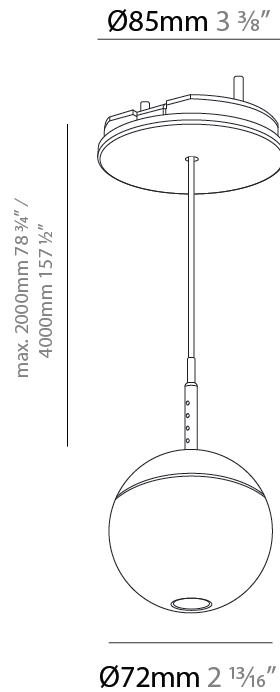

GENERAL

Series: Snooker
Subseries: Snooker Glass Monopoint Recessed Canopy
Partner: Prolicht
Division: Architectural
Installation: Suspension
Product Type: Pendant
Mounting Location: Ceiling
Light Distribution: Downlight

PHYSICAL

Shape: Round
Diameter (mm): 72
Diameter (in): 2 ¹³/₁₆"
Width (mm): 72mm 2 13/16"
Height (mm): 72
Height (in): 2 ¹³/₁₆"
Ceiling Thickness (mm): 1 - 25
Ceiling Thickness (in): 1/16 - 1
Fixture Finish: SSR / BKV / CWI / CRY / HAB / UFT / ITA / RUA / FTG / MYG / LOD / PUS / FRO / FUP / KIA / POP / BLS / SPG / MEY / GOH / CHC / COM / ABZ / JAG / OBR / MOS / ROR
Accent Finish: OPL / YEL / ORA / RED / BLU / GRN
Fixture Material: Glass / Aluminum
Cable Details: 2000mm/78 3/4" or 4000mm/157 1/2" Cable - Color Options: Black / White / Orange / Red / Green
Cut-out Measurements: 68mm / 2 11/16"

ELECTRICAL

Lamp Type: LED
Input Wattage (W): 6.6
Dimming: Tri-Mode (Non-Dimming and Phase Dimming (120Vac only) and 0-10V Dimming)
Driver Included: No
Driver Location: External
Driver Type: Constant Current - Universal
Driver Class: Class 2
Housing: ENCP3 w/Quick Connect
Input Voltage (V): 120 - 277
Constant Current (MA): 500

LED

Color Temperature (°K): 2700 / 3000 / 3500 / 4000
Max. Delivered Lumen (lm): 330 / 350 / 369 / 379
Nominal Lumen (lm): 460 / 487 / 514 / 528
CRI: >90 CRI
Lamp Life (hrs): 50000

OPTICAL

Beam Angle: 32 / 58

RATINGS AND CERTIFICATIONS

Certified By: CSA Certified to UL and CSA Standards
IP rating: IP20