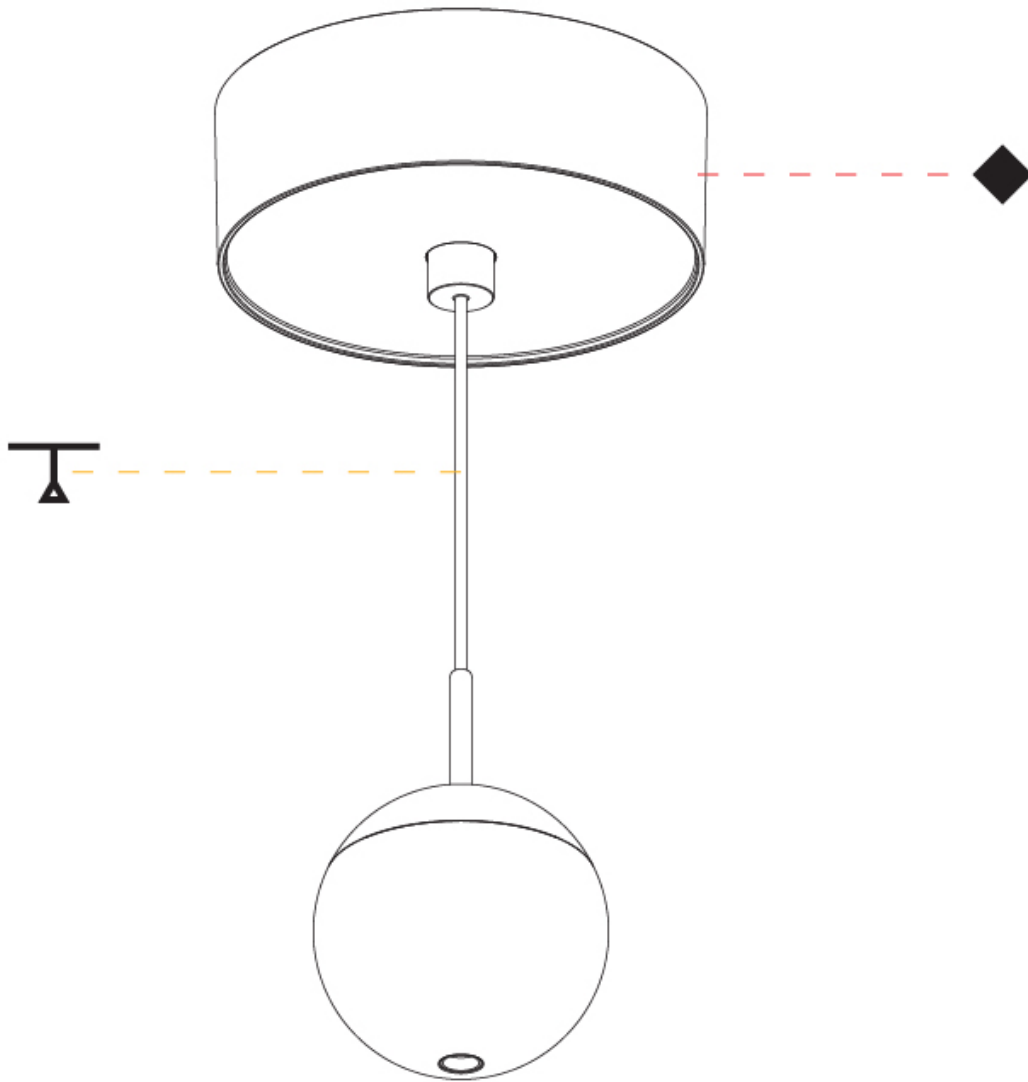

SNOOKER METAL MONOPOINT SURFACE CANOPY SUSPENSION

A300390-

PROJECT

TYPE

SPECIFIER

QUANTITY

DATE

SNOOKER MONOPOINT RECESSED CANOPY SUSPENSION