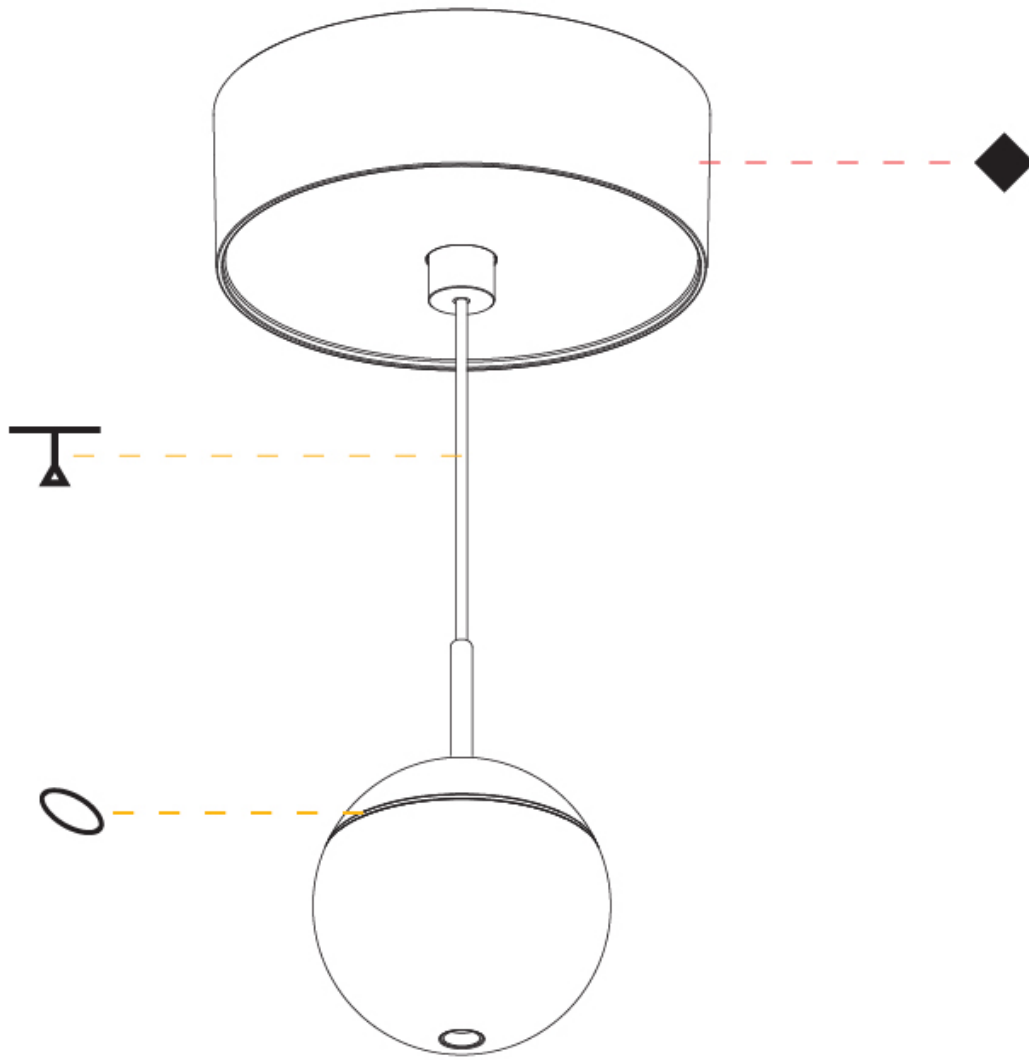

SNOOKER MONOPOINT RECESSED CANOPY SUSPENSION

A300391-

PROJECT

TYPE

SPECIFIER

QUANTITY

DATE