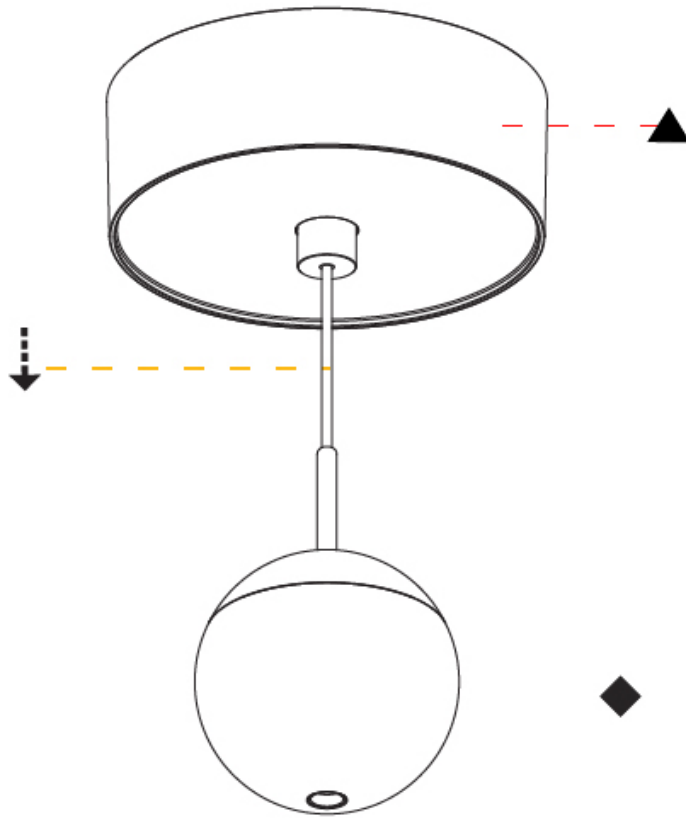

SNOOKER MONOPOINT SURFACE CANOPY SUSPENSION

A30827-

PROJECT	_____
TYPE	_____
SPECIFIER	_____
QUANTITY	_____
DATE	_____

A