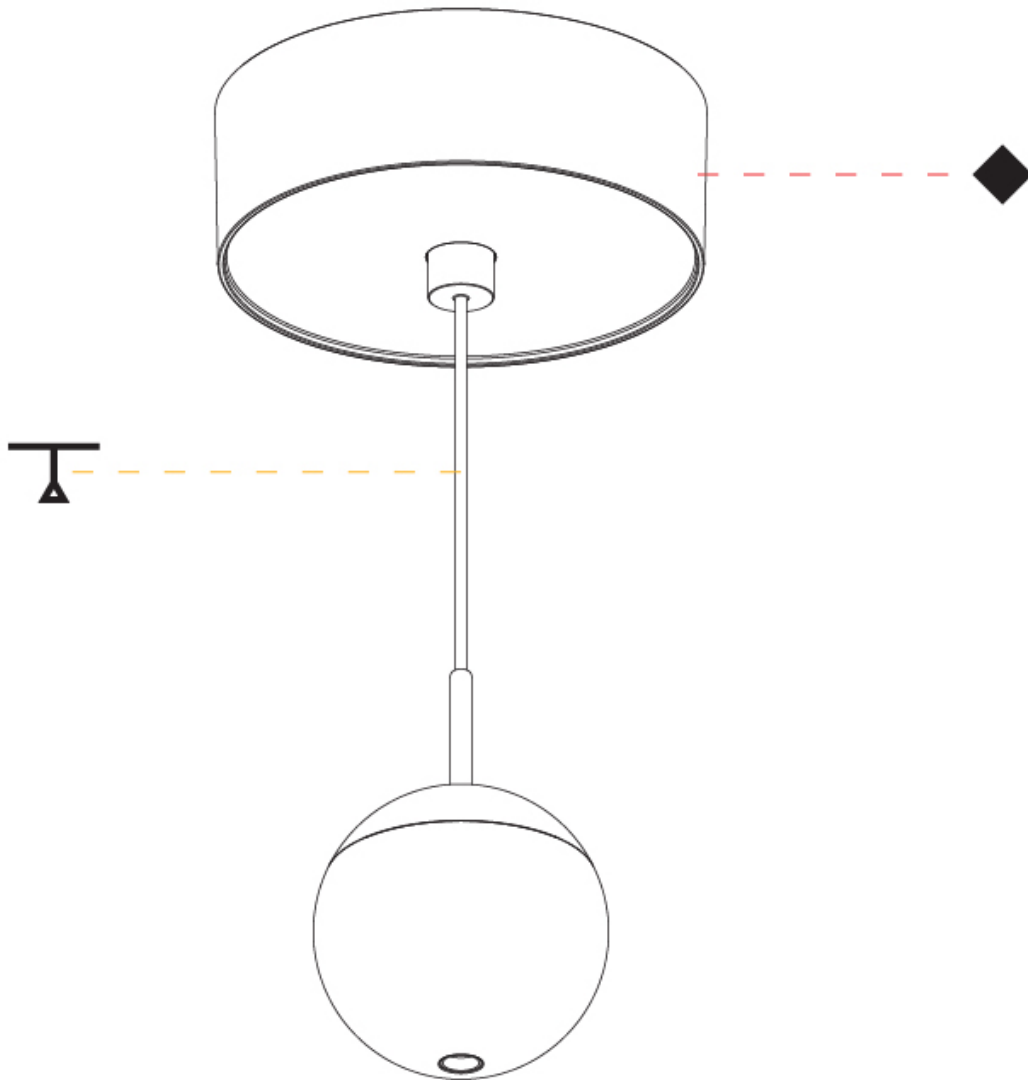

SNOOKER METAL MONOPOINT SURFACE CANOPY SUSPENSION

A300390-

PROJECT
TYPE
SPECIFIER
QUANTITY
DATE