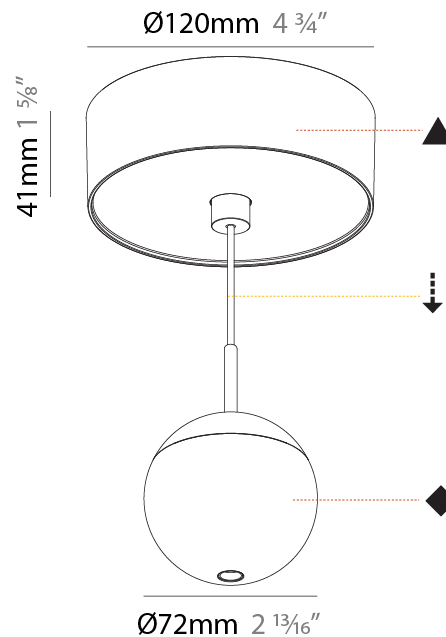

GENERAL

Series: Snooker
Subseries: Snooker Monopoint Surface Canopy
Partner: Prolicht
Division: Architectural
Installation: Suspension
Product Type: Pendant
Mounting Location: Ceiling
Light Distribution: Downlight

PHYSICAL

Shape: Round
Diameter (mm): 72
Diameter (in): 2 ¹³/₁₆
Height (mm): 72
Height (in): 2 ¹³/₁₆
Max. Overall Height (mm): 2072
Max. Overall Height (in): 81 ⁷/₁₆
Weight (kg): 0.745
Weight (lbs): 1.642
Fixture Finish: SSR / BKV / CWI / CRY / HAB / UFT / ITA / RUA / FTG / MYG / LOD / PUS / FRO / FUP / KIA / POP / BLS / SPG / MEY / GOH / CHC / COM / ABZ / JAG / OBR / MOS / ROR
Fixture Material: Aluminum Die Cast
Cable Details: 2000mm or 4000mm Cable - Color Options: Black / White / Orange / Red / Green

ELECTRICAL

Lamp Type: LED (Zhaga Standard)
Input Wattage (W): 6.6
Total Output Wattage (W): 6
Dimming: Tri-Mode (Non-Dimming and Phase Dimming (120Vac only) and 0-10V Dimming)
Driver Included: Yes
Driver Location: External
Driver Type: Constant Current - Universal
Driver Class: Class 2
Housing: ENCP3 w/quick connect
Input Voltage (V): 120 - 277
Constant Current (MA): 500

LED

Color Temperature (°K): 2700 / 3000 / 3500 / 4000
Max. Delivered Lumen (lm): 310 / 328 / 347 / 356
Nominal Lumen (lm): 460 / 487 / 514 / 528
CRI: >90 CRI
Efficiency (%): 60
Lamp Life (hrs): 50000

OPTICAL

Optic°: 32 / 58

RATINGS AND CERTIFICATIONS

Certified By: Certified for North American Standards
IP rating: IP20