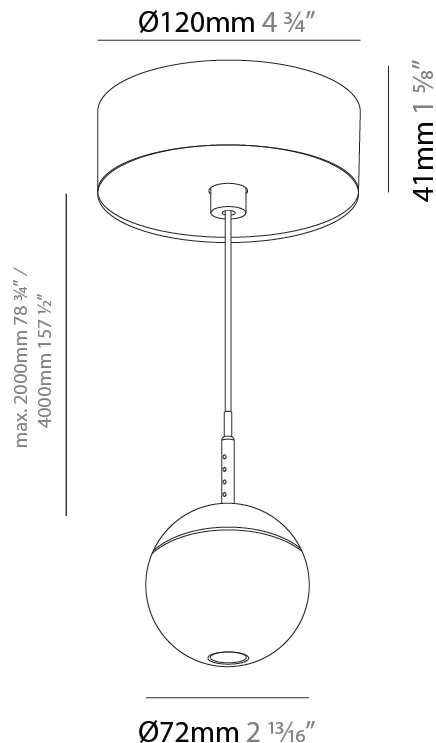

PHYSICAL

Shape: Round
Diameter (mm): 72
Diameter (in): 2 ¹³/₁₆
Height (mm): 72
Height (in): 2 ¹³/₁₆
Ceiling Thickness (mm): 1 - 25
Ceiling Thickness (in): 1/16 - 1
Fixture Finish: SHP / CLO / WST / GND / HPK / TER / ICB / NOP / GRV / MLK / WSY / POC / MOS / SKG / SLT / ELO / SWI / SOC / GRP / CHL / RAV / POS / SPE / SUC / GAR
Accent Finish: OPL / YEL / ORA / RED / BLU / GRN
Fixture Material: Glass / Aluminum
Cable Details: 2000mm/78 3/4" or 4000mm/157 1/2" Cable - Color Options: Black / White / Orange / Red / Green
Cut-out Measurements: 68mm / 2 11/16"

ELECTRICAL

Lamp Type: LED (Zhaga Standard)
Input Wattage (W): 6.6
Total Output Wattage (W): 6
Dimming: Tri-Mode (Non-Dimming and Phase Dimming (120Vac only) and 0-10V Dimming)
Driver Included: No
Driver Location: Remote
Driver Type: Constant Current - Universal
Driver Class: Class 2
Housing: ENCP3 w/Quick Connect
Input Voltage (V): 120 - 277
Constant Current (MA): 500

LED

Number of LEDs: 1
Color Temperature (°K): 2700 / 3000 / 3500 / 4000
Max. Delivered Lumen (lm): 330 / 350 / 369 / 379
Nominal Lumen (lm): 460 / 487 / 514 / 528
CRI: >90 CRI
Lamp Life (hrs): 50000

OPTICAL

Beam Angle: 32 / 58

RATINGS AND CERTIFICATIONS

Certified By: Certified for North American Standards
IP rating: IP20