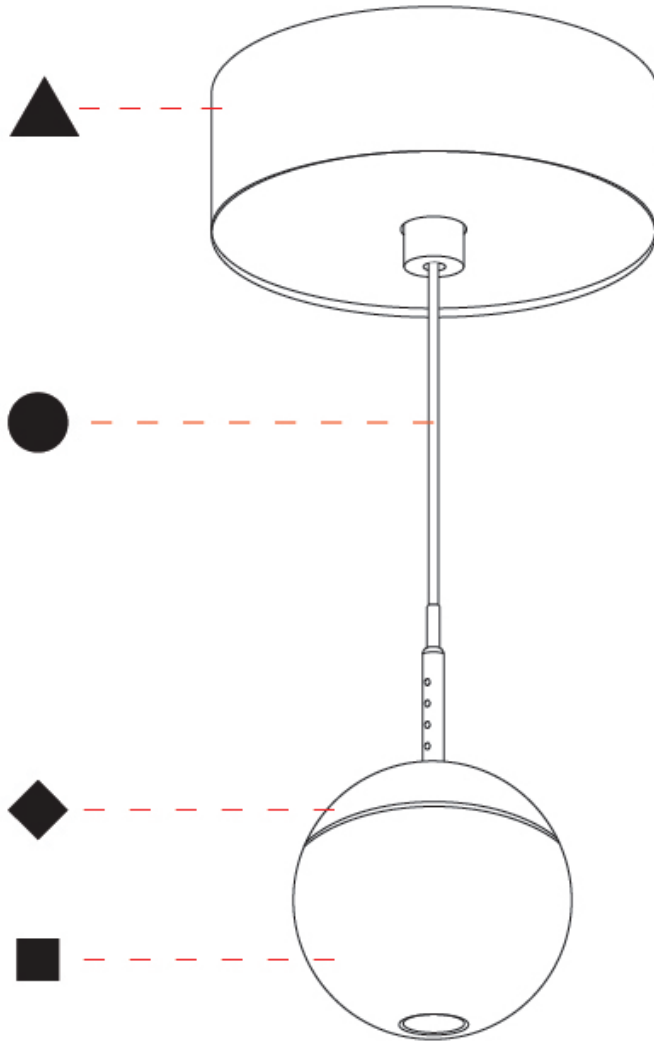

SNOOKER GLASS MONOPOINT SURFACE CANOPY SUSPENSION

A300611-

PROJECT
TYPE
SPECIFIER
QUANTITY
DATE

A