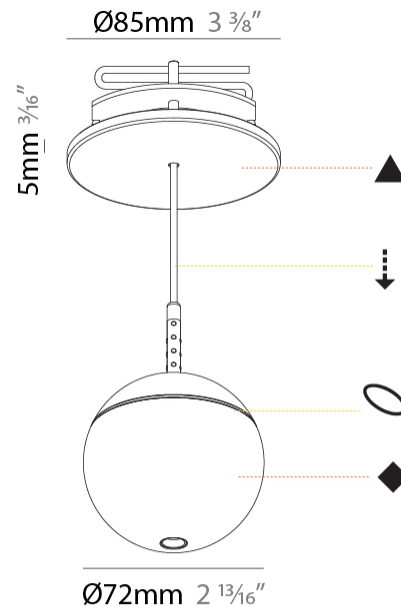

ELECTRICAL

Lamp Type: LED (Zhaga Standard)
Input Wattage (W): 6.6
Total Output Wattage (W): 6
Dimming: Tri-Mode (Non-Dimming and Phase Dimming (120Vac only) and 0-10V Dimming)
Driver Included: No
Driver Location: Remote
Driver Type: Constant Current - Universal
Driver Class: Class 2
Housing: ENCP3 w/Quick Connect
Input Voltage (V): 120 - 277
Constant Current (MA): 500

LED

Number of LEDs: 1
Color Temperature (°K): 2700 / 3000 / 3500 / 4000
Max. Delivered Lumen (lm): 310 / 328 / 347 / 356
Nominal Lumen (lm): 460 / 487 / 514 / 528
CRI: >90 CRI
Efficiency (%): 60
Lamp Life (hrs): 50000

OPTICAL

Beam Angle: 32 / 58

RATINGS AND CERTIFICATIONS

382, F 416-247-9319, www.zaneen.com

Certified By: Certified for North American Standards
In a constant effort to supply the best product, we reserve the right to change specifications or materials without notice. The most recent specification sheets are found at zaneen.com
Rating: IP20