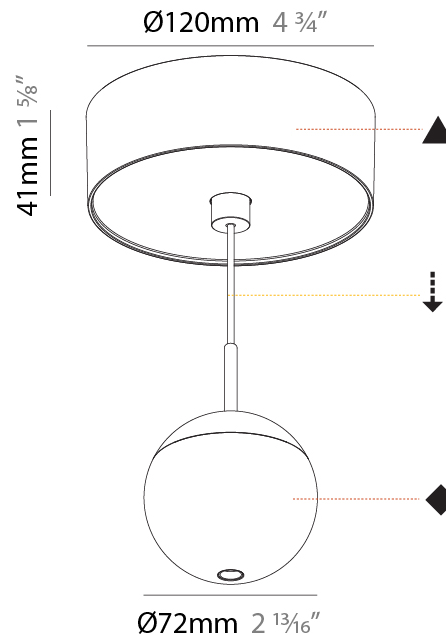

GENERAL

Series: Snooker
Subseries: Snooker Metal Monopoint Surface Canopy
Partner: Prolicht
Division: Architectural
Installation: Suspension
Product Type: Pendant
Mounting Location: Ceiling
Light Distribution: Downlight

PHYSICAL

Shape: Round
Diameter (mm): 72
Diameter (in): 2 ¹³/₁₆
Height (mm): 72
Height (in): 2 ¹³/₁₆
Max. Overall Height (mm): 2072
Max. Overall Height (in): 81 ⁷/₁₆
Ceiling Thickness (mm): 10 / 12.5 / 15 / 25
Ceiling Thickness (in): 3/8 or 1/2 or 9/16 or 1
Min. Recessing Depth (mm): 75
Min. Recessing Depth (in): 2 ¹⁵/₁₆
Weight (kg): 0.597
Weight (lbs): 1.316
Fixture Finish: CHR
Fixture Material: Aluminum Die Cast
Cable Details: 2000mm or 4000mm Cable - Color Options: Black / White / Orange / Red / Green
Cut-out Measurements: 68mm / 2 11/16"

ELECTRICAL

Lamp Type: LED (Zhaga Standard)
Input Wattage (W): 6.6
Total Output Wattage (W): 6
Dimming: Tri-Mode (Non-Dimming and Phase Dimming (120Vac only) and 0-10V Dimming)
Driver Included: Yes
Driver Location: External
Driver Type: Constant Current - Universal
Driver Class: Class 2
Housing: ENCP3 w/Quick Connect
Input Voltage (V): 120 - 277
Constant Current (MA): 500

LED

Number of LEDs: 1
Color Temperature (°K): 2700 / 3000 / 3500 / 4000
Max. Delivered Lumen (lm): 283 / 300 / 318 / 325
Nominal Lumen (lm): 460 / 487 / 517 / 528
CRI: >90 CRI
Efficiency (%): 60
Lamp Life (hrs): 50000

OPTICAL

Beam Angle: 32 / 58

RATINGS AND CERTIFICATIONS