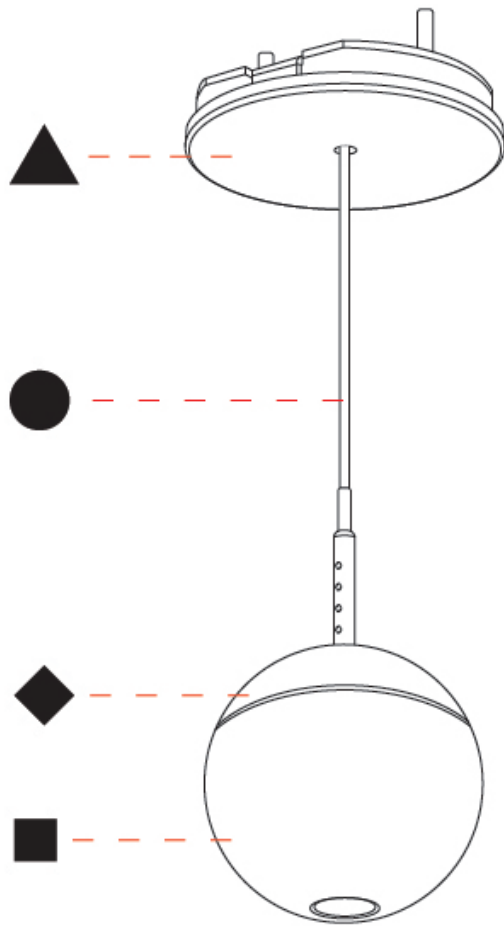

SNOOKER GLASS MONOPOINT RECESSED CANOPY SUSPENSION

A300610-

PROJECT
TYPE
SPECIFIER
QUANTITY
DATE

A