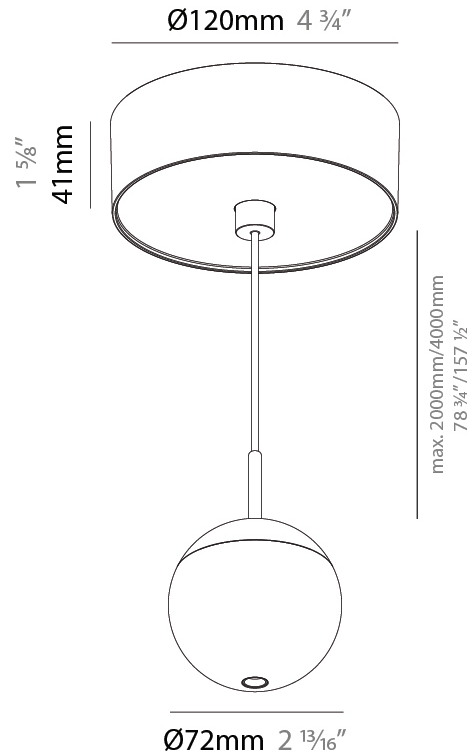

PHYSICAL

Shape: Round
Diameter (mm): 72
Diameter (in): $2 \frac{13}{16}$
Height (mm): 72
Height (in): $2 \frac{13}{16}$
Max. Overall Height (mm): 2072
Max. Overall Height (in): $81 \frac{3}{16}$
Light Distribution: Downlight
Weight (kg): 0.745
Weight (lbs): 1.642
Fixture Finish: SSR / BKV / CWI / CRY / HAB / UFT / ITA / RUA / FTG / MYG / LOD / PUS / FRO / FUP / KIA / POP / BLS / SPG / MEY / GOH / GUM / CHC / COM / ABZ / JAG / OBR / MOS / ROR
Fixture Material: Aluminum Die Cast
Cable Details: 2000mm or 4000mm Cable - Color Options: Black / White / Orange / Red / Green

ELECTRICAL

Lamp Type: LED (Zhaga Standard)
Input Wattage (W): 6.6
Total Output Wattage (W): 6
Dimming: Tri-Mode (Non-Dimming and Phase Dimming (120Vac only) and 0-10V Dimming)
Driver Included: Yes
Driver Location: External
Driver Type: Constant Current - Universal
Driver Class: Class 2
Housing: ENCP3 w/quick connect
Input Voltage (V): 120 - 277
Constant Current (MA): 500

LED

Color Temperature (°K): 2700 / 3000 / 4000
Max. Delivered Lumen (lm): 310 / 328 / 356
Nominal Lumen (lm): 460 / 487 / 528
CRI: >90 CRI
Efficiency (%): 60
Lamp Life (hrs): 50000

OPTICAL

Optic°: 32 / 58

RATINGS AND CERTIFICATIONS

Certified By: Certified for North American Standards
IP rating: IP20

PROJECT
TYPE
SPECIFIER
QUANTITY
DATE