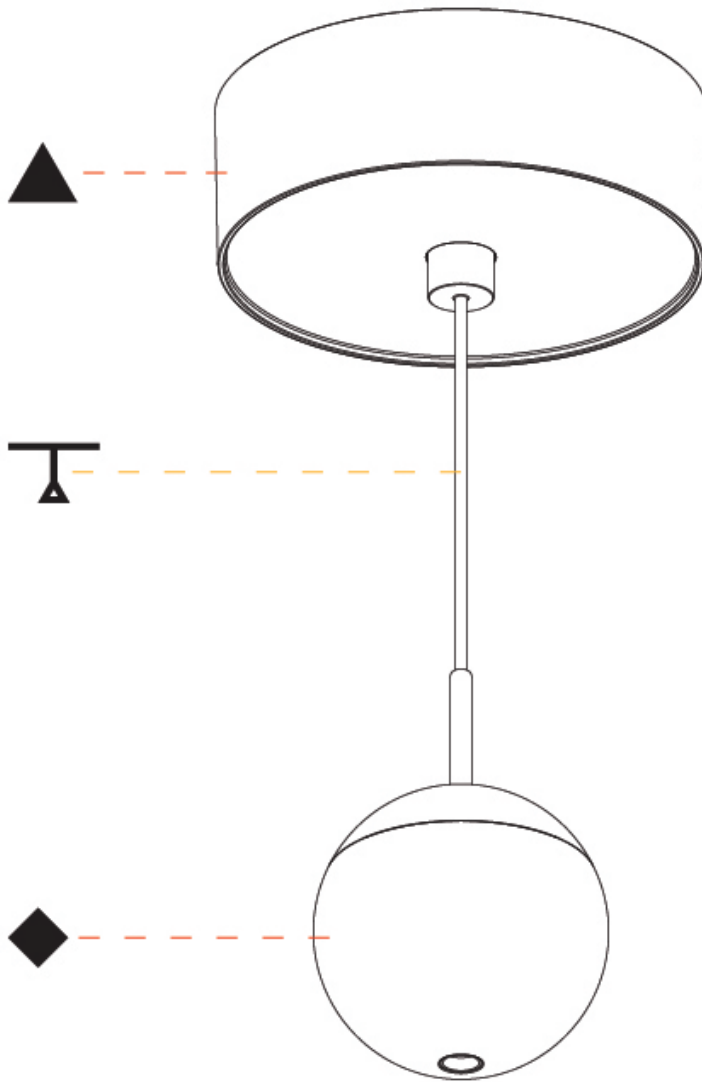

SNOOKER MONOPOINT SURFACE CANOPY SUSPENSION

A30827-

PROJECT	_____
TYPE	_____
SPECIFIER	_____
QUANTITY	_____
DATE	_____

A