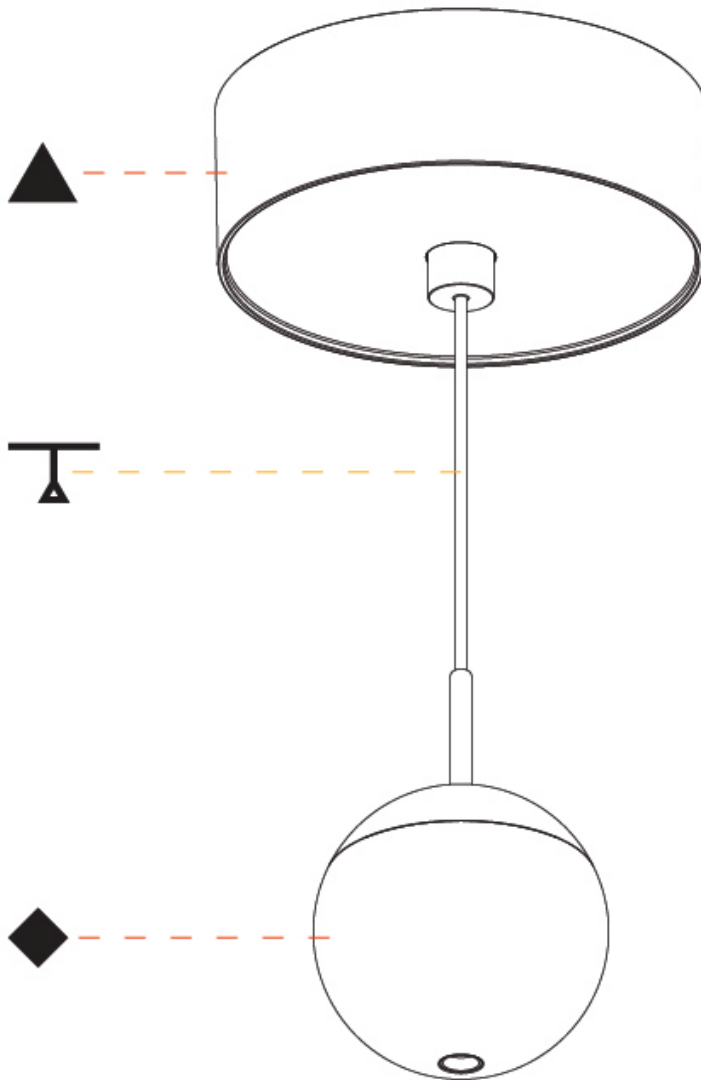

SNOOKER MONOPOINT SURFACE CANOPY SUSPENSION

A30827-

PROJECT _____

TYPE _____

SPECIFIER _____

QUANTITY _____

DATE _____

A