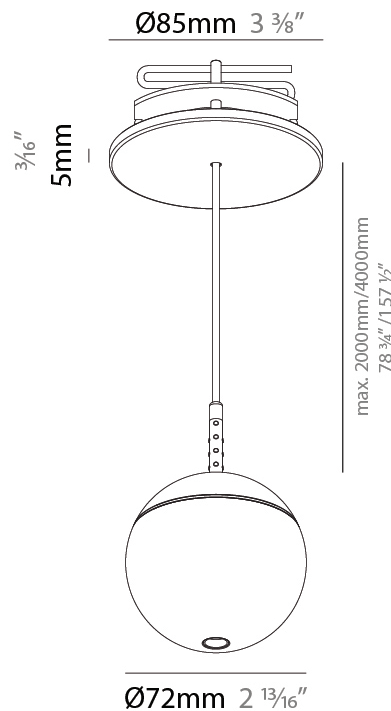

ELECTRICAL

Lamp Type: LED (Zhaga Standard)
Input Wattage (W): 6.6
Total Output Wattage (W): 6
Dimming: Tri-Mode (Non-Dimming and Phase Dimming (120Vac only) and 0-10V Dimming)
Driver Included: Yes
Driver Location: External
Driver Type: Constant Current - Universal
Driver Class: Class 2
Housing: ENCP3 w/Quick Connect
Input Voltage (V): 120 - 277
Constant Current (MA): 500

LED

Number of LEDs: 1
Color Temperature (°K): 2700 / 3000 / 4000
Max. Delivered Lumen (lm): 270 / 290 / 310
CRI: >90 CRI
Efficiency (%): 60
Lamp Life (hrs): 50000

OPTICAL

Optic°: 55

RATINGS AND CERTIFICATIONS

Certified By: Certified for North American Standards www.zaneen.com

Applying international specifications by adding 'INT' at the end of the existing Model #. For assistance on 'custom' specifications, contact zteam@zaneen.com. In a constant effort to supply the best product, we reserve the right to change specifications or materials without notice. The most recent specification sheets are found at zaneen.com

PROJECT

TYPE

SPECIFIER

QUANTITY

DATE