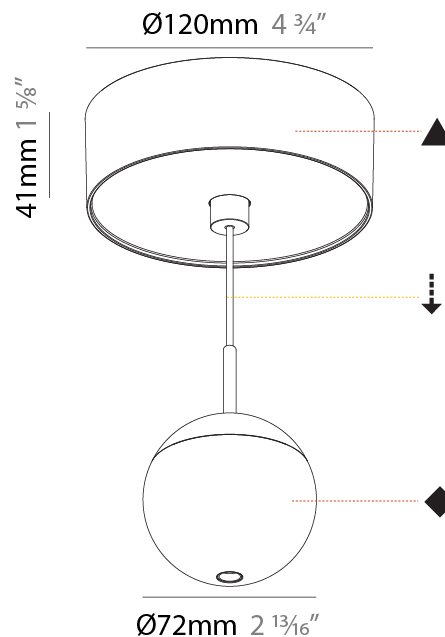

GENERAL

Series: Snooker
Subseries: Snooker Metal Monopoint Surface Canopy
Partner: Prolicht
Division: Architectural
Installation: Suspension
Product Type: Pendant
Mounting Location: Ceiling
Light Distribution: Downlight

PHYSICAL

Shape: Round
Diameter (mm): 72
Diameter (in): 2 ¹³/₁₆
Height (mm): 72
Height (in): 2 ¹³/₁₆
Max. Overall Height (mm): 2072
Max. Overall Height (in): 81 ⁷/₁₆
Ceiling Thickness (mm): 10 / 12.5 / 15 / 25
Ceiling Thickness (in): 3/8 or 1/2 or 9/16 or 1
Min. Recessing Depth (mm): 75
Min. Recessing Depth (in): 2 ¹⁵/₁₆
Weight (kg): 0.597
Weight (lbs): 1.316
Fixture Finish: CHR
Fixture Material: Aluminum Die Cast
Cable Details: 2000mm or 4000mm Cable - Color Options: Black / White / Orange / Red / Green
Cut-out Measurements: 68mm / 2 11/16"

ELECTRICAL

Lamp Type: LED (Zhaga Standard)
Input Wattage (W): 6.6
Total Output Wattage (W): 6
Dimming: Tri-Mode (Non-Dimming and Phase Dimming (120Vac only) and 0-10V Dimming)
Driver Included: Yes
Driver Location: External
Driver Type: Constant Current - Universal
Driver Class: Class 2
Housing: ENCP3 w/Quick Connect
Input Voltage (V): 120 - 277
Constant Current (MA): 500

LED

Number of LEDs: 1
Color Temperature (°K): 2700 / 3000 / 3500 / 4000
Max. Delivered Lumen (lm): 283 / 300 / 318 / 325
Nominal Lumen (lm): 460 / 487 / 517 / 528
CRI: >90 CRI
Efficiency (%): 60
Lamp Life (hrs): 50000

OPTICAL

Beam Angle: 32 / 58

RATINGS AND CERTIFICATIONS