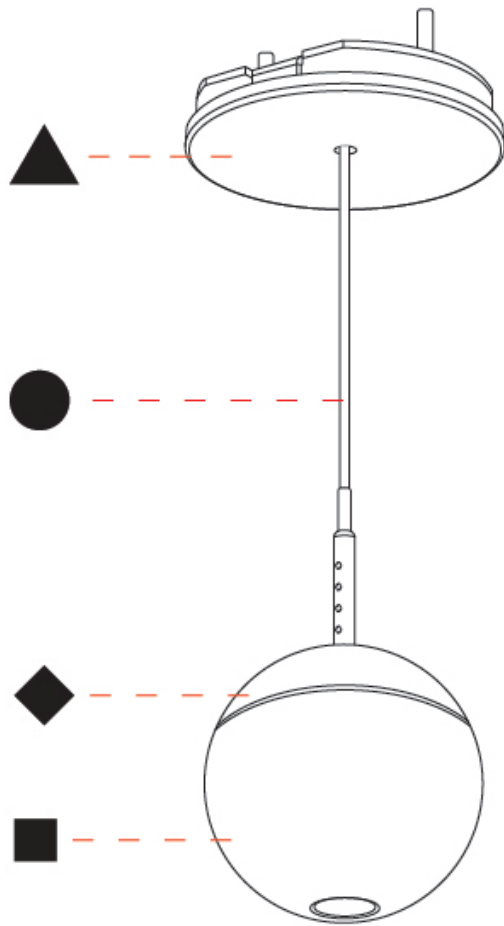

SNOOKER GLASS MONOPOINT RECESSED CANOPY SUSPENSION

A300610-

PROJECT _____

TYPE _____

SPECIFIER _____

QUANTITY _____

DATE _____

A