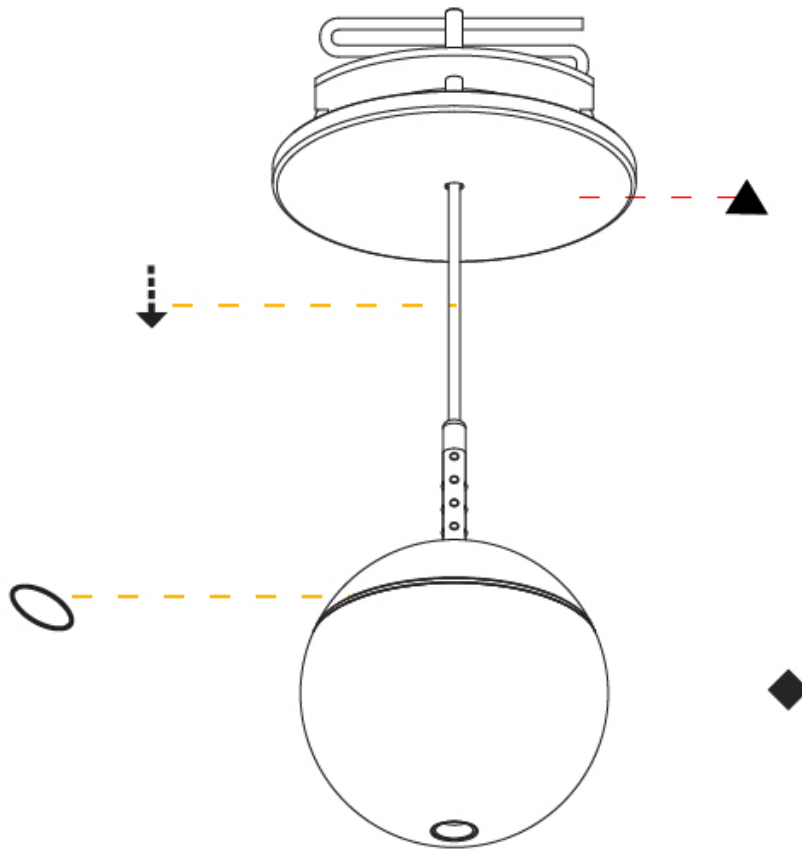

SNOOKER MONOPOINT RECESSED CANOPY SUSPENSION

A30825-

PROJECT	_____
TYPE	_____
SPECIFIER	_____
QUANTITY	_____
DATE	_____

A