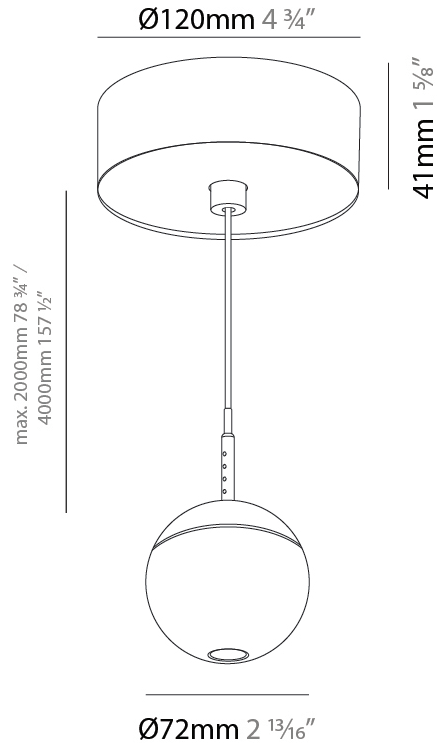

PHYSICAL

Shape: Round
Diameter (mm): 72
Diameter (in): 2 ¹³/₁₆
Height (mm): 72
Height (in): 2 ¹³/₁₆
Ceiling Thickness (mm): 1 - 25
Ceiling Thickness (in): 1/16 - 1
Fixture Finish: SHP / CLO / WST / GND / HPK / TER / ICB / NOP / GRV / MLK / WSY / POC / MOS / SKG / SLT / ELO / SWI / SOC / GRP / CHL / RAV / POS / SPE / SUC / GAR
Accent Finish: OPL / YEL / ORA / RED / BLU / GRN
Fixture Material: Glass / Aluminum
Cable Details: 2000mm/78 3/4" or 4000mm/157 1/2" Cable - Color Options: Black / White / Orange / Red / Green
Cut-out Measurements: 68mm / 2 11/16"

ELECTRICAL

Lamp Type: LED (Zhaga Standard)
Input Wattage (W): 6.6
Total Output Wattage (W): 6
Dimming: Tri-Mode (Non-Dimming and Phase Dimming (120Vac only) and 0-10V Dimming)
Driver Included: No
Driver Location: Remote
Driver Type: Constant Current - Universal
Driver Class: Class 2
Housing: ENCP3 w/Quick Connect
Input Voltage (V): 120 - 277
Constant Current (MA): 500

LED

Number of LEDs: 1
Color Temperature (°K): 2700 / 3000 / 3500 / 4000
Max. Delivered Lumen (lm): 330 / 350 / 369 / 379
Nominal Lumen (lm): 460 / 487 / 514 / 528
CRI: >90 CRI
Lamp Life (hrs): 50000

OPTICAL

Beam Angle: 32 / 58

RATINGS AND CERTIFICATIONS

Certified By: Certified for North American Standards
IP rating: IP20