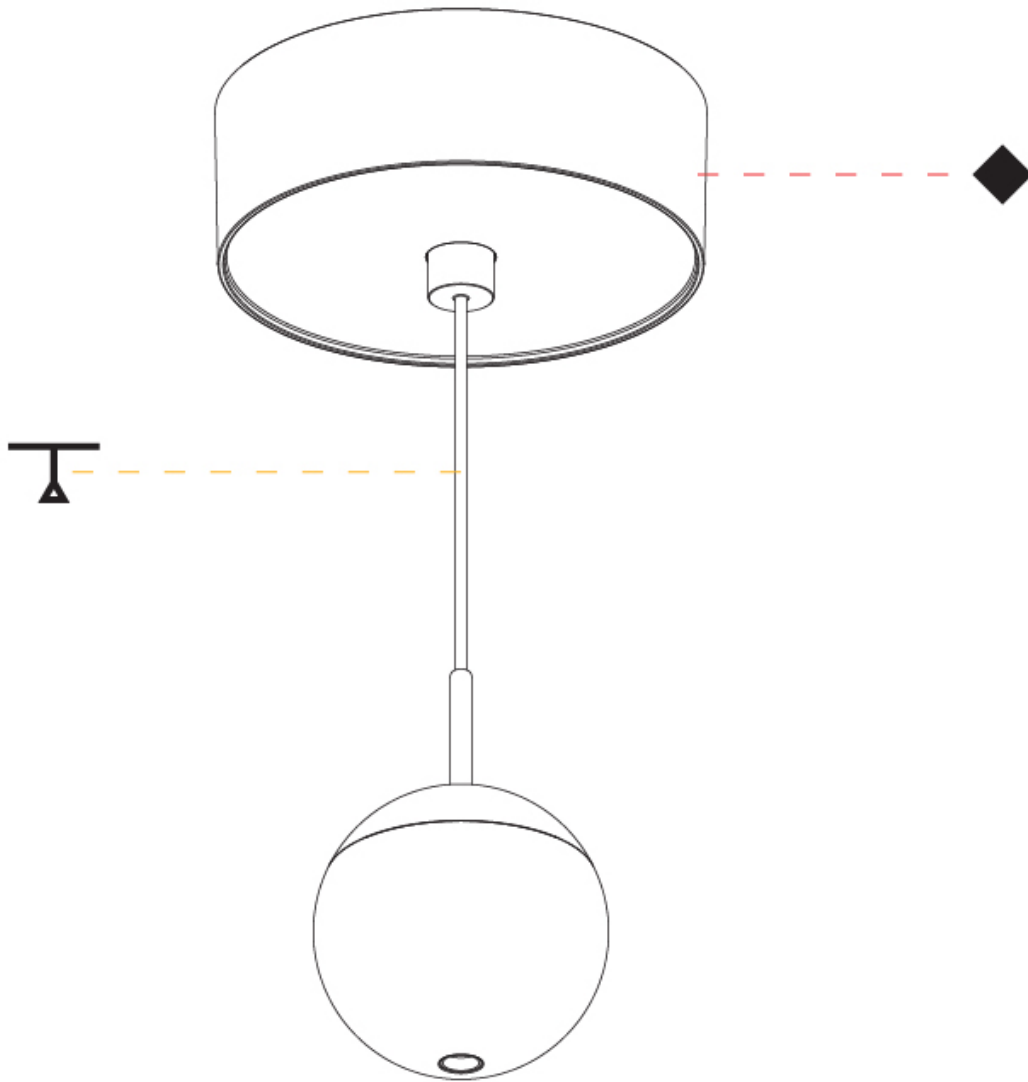

SNOOKER METAL MONOPOINT SURFACE CANOPY SUSPENSION

A300390-

PROJECT _____

TYPE _____

SPECIFIER _____

QUANTITY _____

DATE _____

A