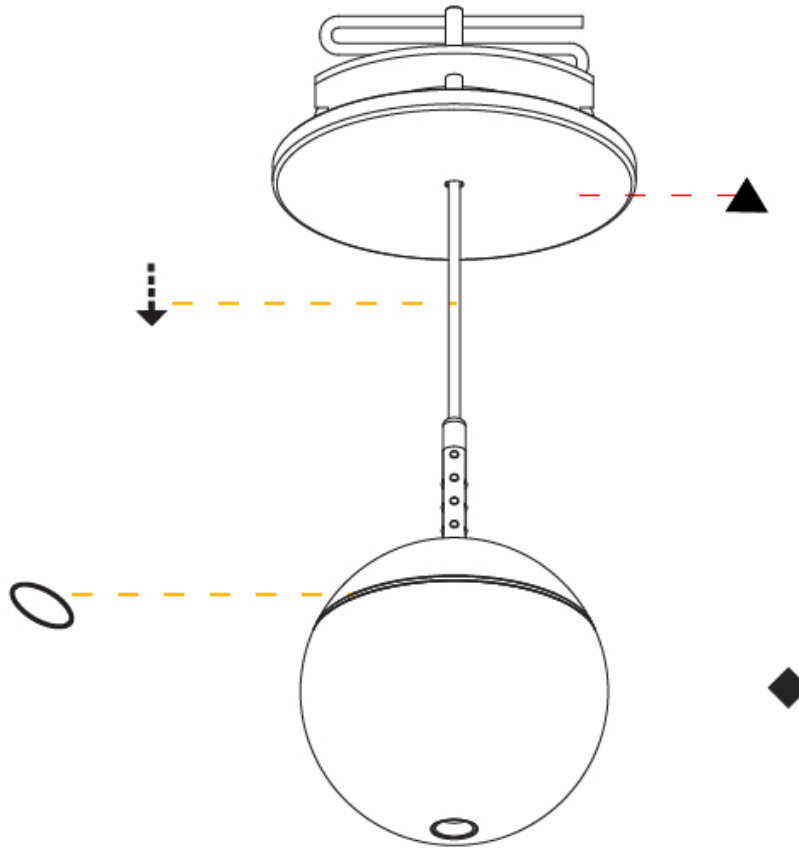

SNOOKER MONOPOINT RECESSED CANOPY SUSPENSION

A30825-

PROJECT
TYPE
SPECIFIER
QUANTITY
DATE

A