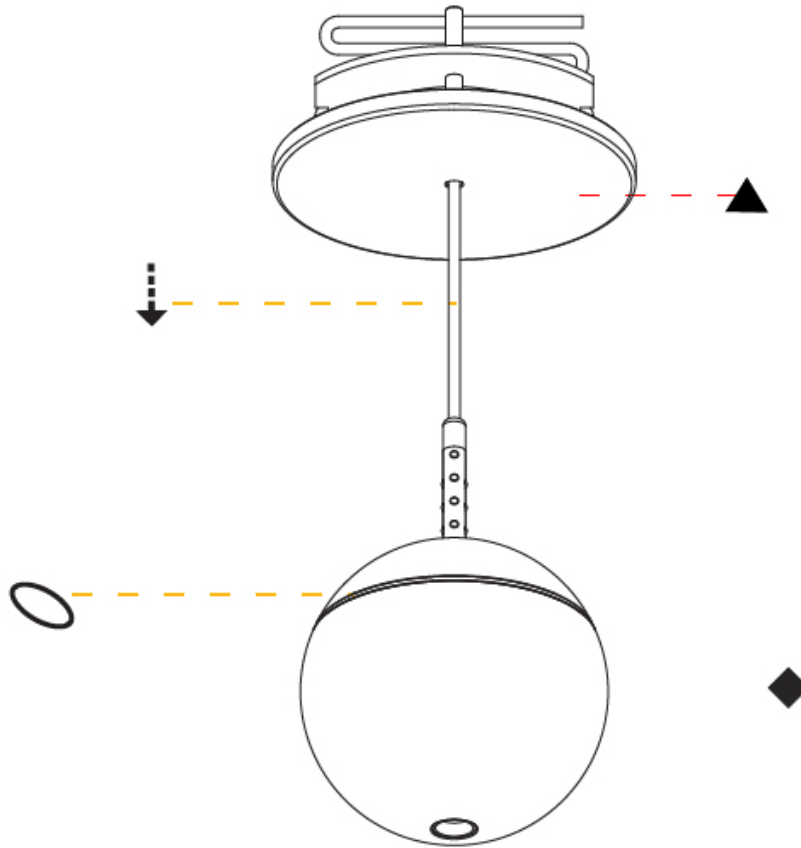

SNOOKER MONOPOINT RECESSED CANOPY SUSPENSION

A30825-

PROJECT	_____
TYPE	_____
SPECIFIER	_____
QUANTITY	_____
DATE	_____

A