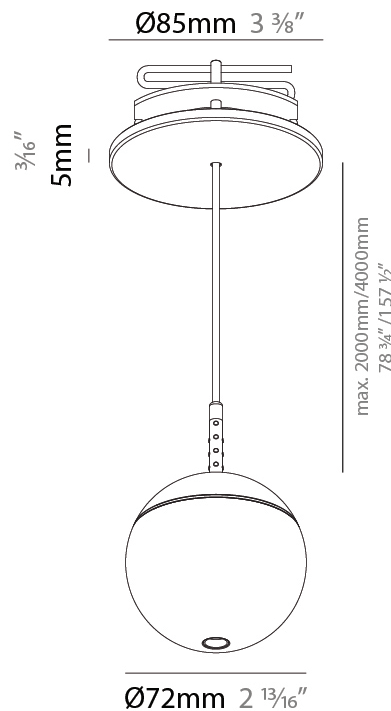

ELECTRICAL

Lamp Type: LED (Zhaga Standard)
Input Wattage (W): 6.6
Total Output Wattage (W): 6
Dimming: Tri-Mode (Non-Dimming and Phase Dimming (120Vac only) and 0-10V Dimming)
Driver Included: Yes
Driver Location: External
Driver Type: Constant Current - Universal
Driver Class: Class 2
Housing: ENCP3 w/Quick Connect
Input Voltage (V): 120 - 277
Constant Current (MA): 500

LED

Number of LEDs: 1
Color Temperature (°K): 2700 / 3000 / 4000
Max. Delivered Lumen (lm): 270 / 290 / 310
CRI: >90 CRI
Efficiency (%): 60
Lamp Life (hrs): 50000

OPTICAL

Optic°: 55

RATINGS AND CERTIFICATIONS

Certified By: Certified for North American Standards www.zaneen.com

Applying international specifications by adding 'INT' at the end of the existing Model #. For assistance on 'custom' specifications, contact zteam@zaneen.com. In a constant effort to supply the best product, we reserve the right to change specifications or materials without notice. The most recent specification sheets are found at zaneen.com