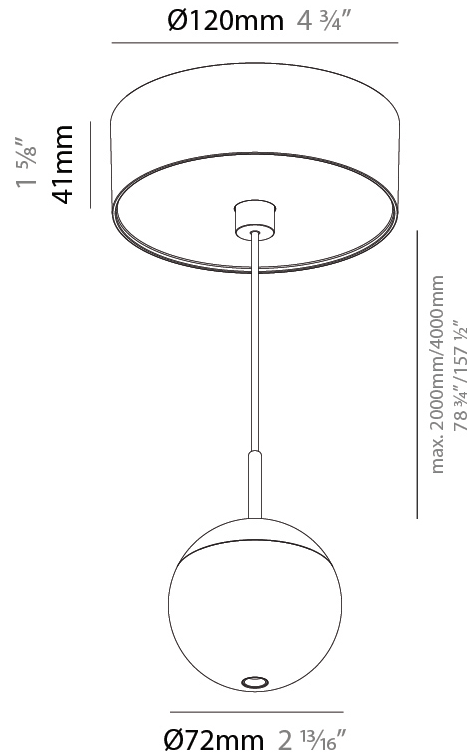

GENERAL

Series: Snooker
Subseries: Snooker Monopoint Surface Canopy
Brand: Prolicht
Division: Architectural
Mounting Type: Suspension
Mounting Location: Ceiling
Subcategory: Pendant

PHYSICAL

Shape: Round
Diameter (mm): 72
Diameter (in): 2 ¹³/₁₆
Height (mm): 72
Height (in): 2 ¹³/₁₆
Max. Overall Height (mm): 2072
Max. Overall Height (in): 81 ³/₁₆
Light Distribution: Downlight
Weight (kg): 0.745
Weight (lbs): 1.642
Fixture Finish: SSR / BKV / CWI / CRY / HAB / UFT / ITA / RUA / FTG / MYG / LOD / PUS / FRO / FUP / KIA / POP / BLS / SPG / MEY / GOH / GUM / CHC / COM / ABZ / JAG / OBR / MOS / ROR
Fixture Material: Aluminum Die Cast
Cable Details: 2000mm or 4000mm Cable - Color Options: Black / White / Orange / Red / Green

ELECTRICAL

Lamp Type: LED (Zhaga Standard)
Input Wattage (W): 6.6
Total Output Wattage (W): 6
Dimming: Tri-Mode (Non-Dimming and Phase Dimming (120Vac only) and 0-10V Dimming)
Driver Included: Yes
Driver Location: External
Driver Type: Constant Current - Universal
Driver Class: Class 2
Housing: ENCP3 w/quick connect
Input Voltage (V): 120 - 277
Constant Current (MA): 500

LED

Color Temperature (°K): 2700 / 3000 / 4000
Max. Delivered Lumen (lm): 310 / 328 / 356
Nominal Lumen (lm): 460 / 487 / 528
CRI: >90 CRI
Efficiency (%): 60
Lamp Life (hrs): 50000

OPTICAL

Optic°: 32 / 58

RATINGS AND CERTIFICATIONS

Certified By: Certified for North American Standards
IP rating: IP20

PROJECT
TYPE
SPECIFIER
QUANTITY
DATE