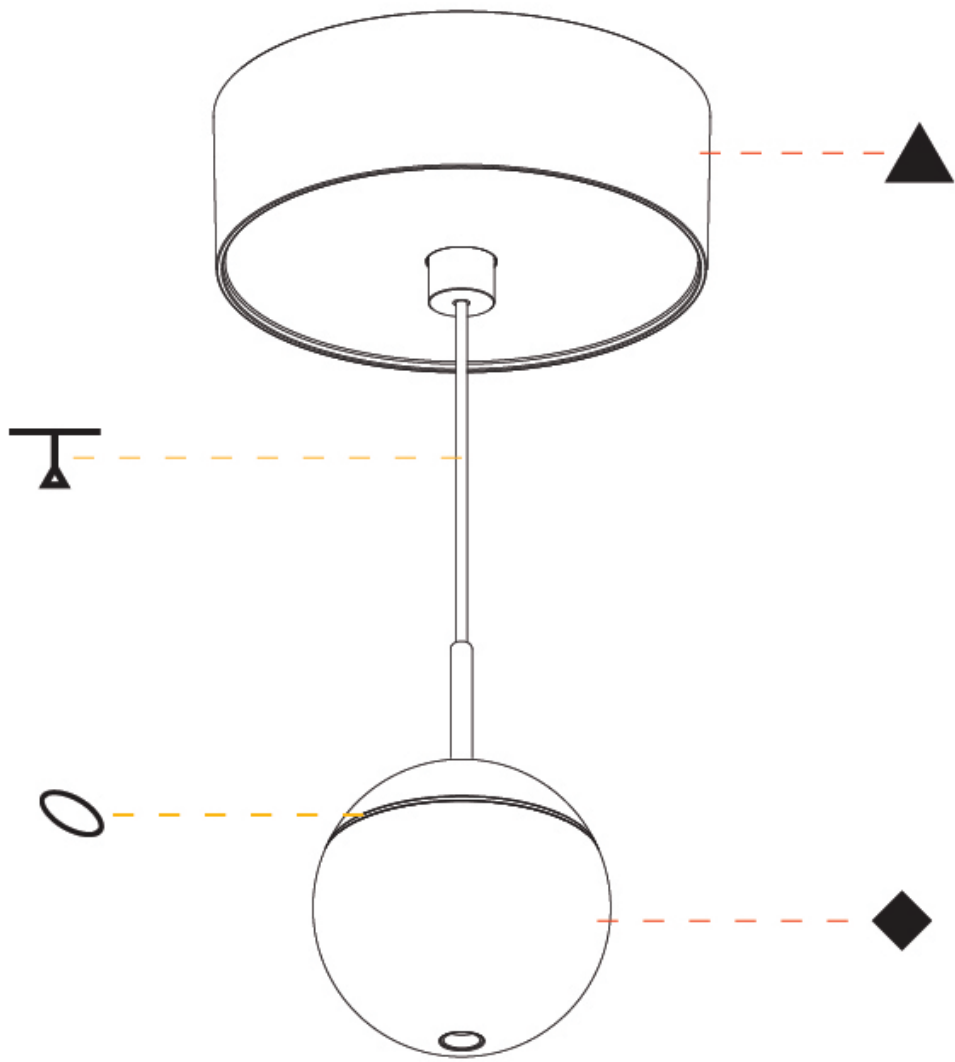

SNOOKER MONOPOINT SURFACE CANOPY SUSPENSION

A30828-

PROJECT
TYPE
SPECIFIER
QUANTITY
DATE