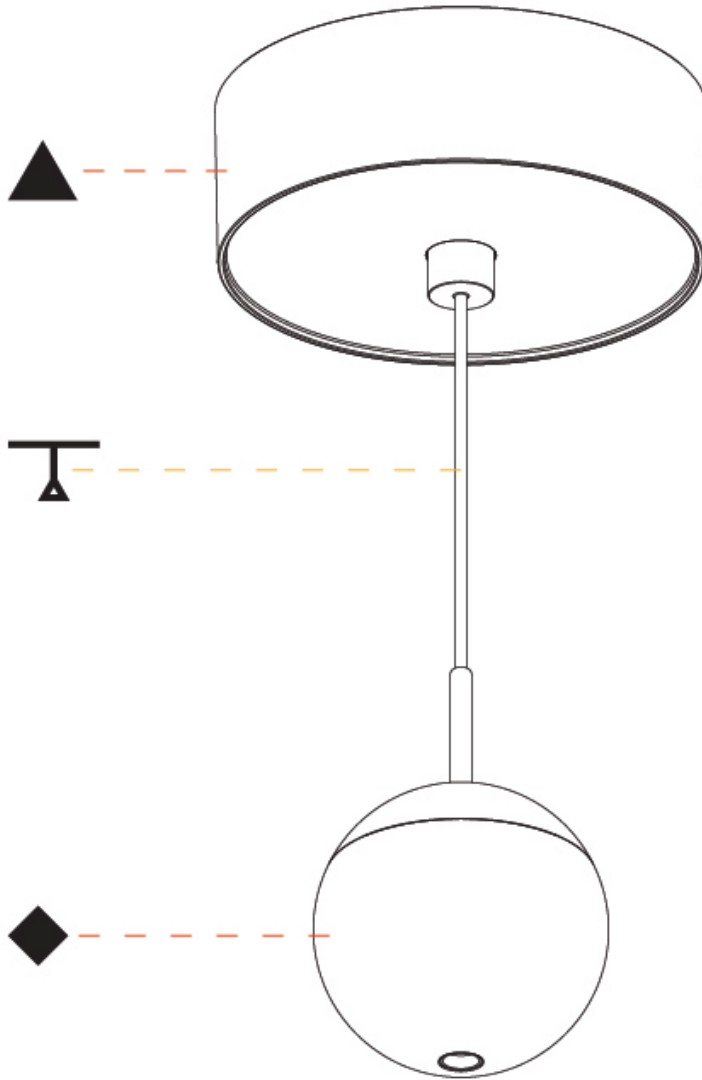

SNOOKER MONOPOINT SURFACE CANOPY SUSPENSION

A30827-

PROJECT
TYPE
SPECIFIER
QUANTITY
DATE

A