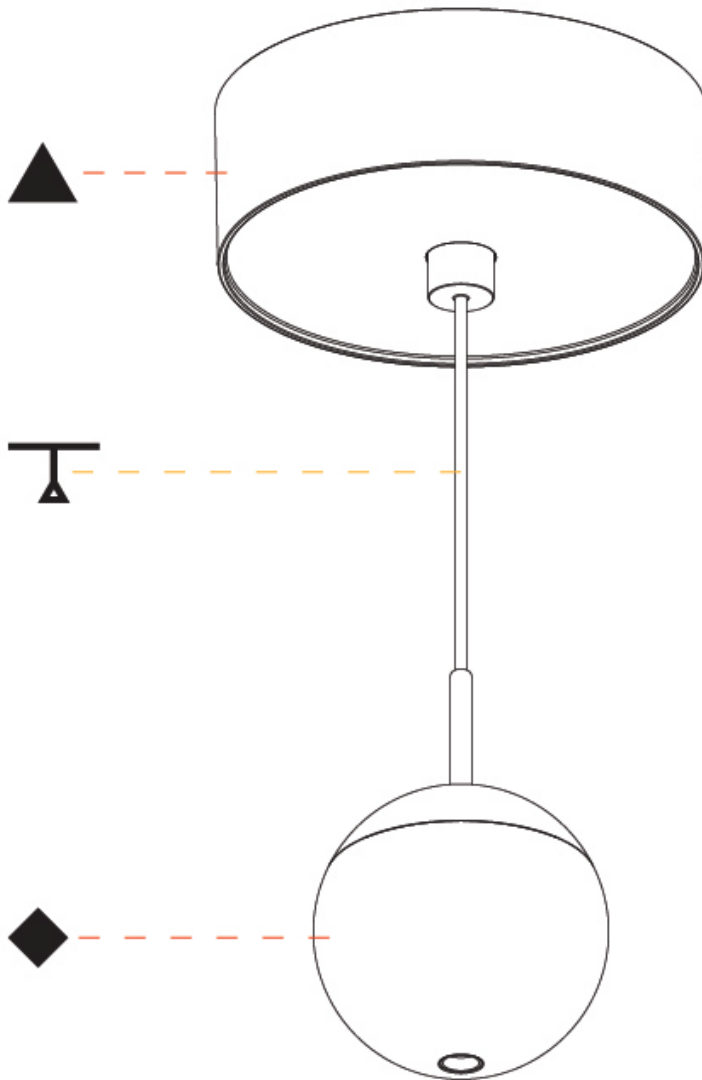

SNOOKER MONOPOINT SURFACE CANOPY SUSPENSION

A30827-

PROJECT	_____
TYPE	_____
SPECIFIER	_____
QUANTITY	_____
DATE	_____

A