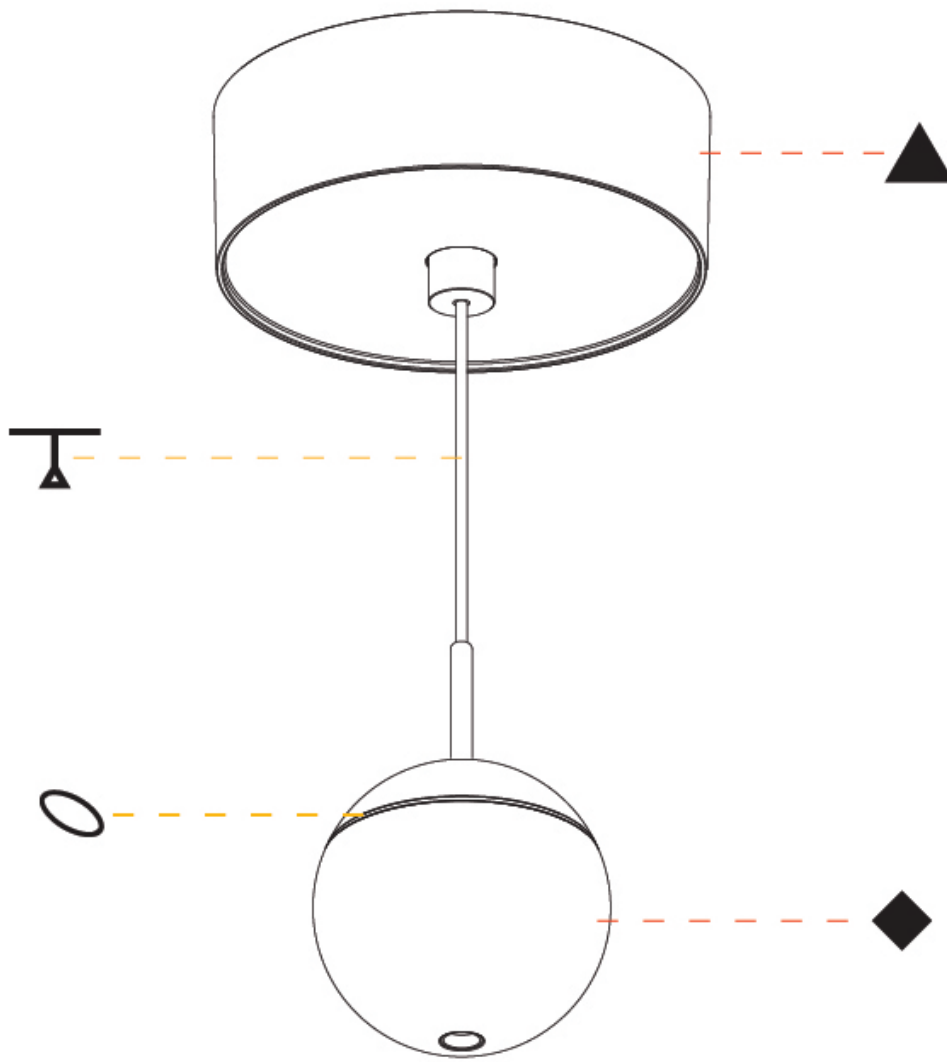

SNOOKER MONOPOINT SURFACE CANOPY SUSPENSION

A30828-

PROJECT
TYPE
SPECIFIER
QUANTITY
DATE

A