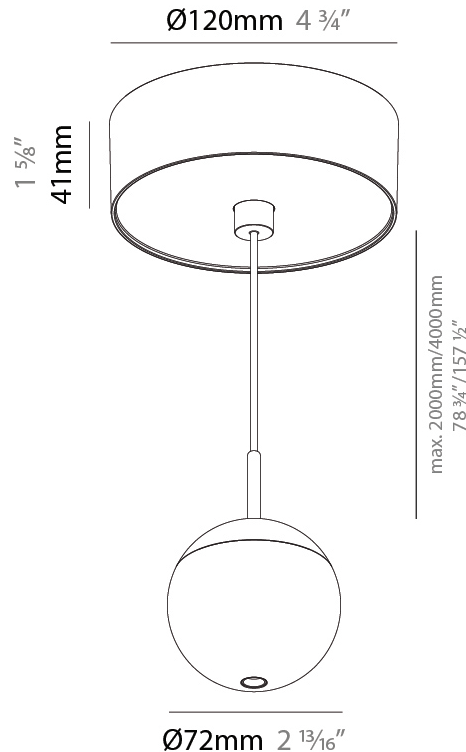

GENERAL

Series: Snooker
Subseries: Snooker Monopoint Surface Canopy
Brand: Prolight
Division: Architectural
Mounting Type: Suspension
Mounting Location: Ceiling
Subcategory: Pendant

PHYSICAL

Shape: Round
Diameter (mm): 72
Diameter (in): 2 ¹³/₁₆
Height (mm): 72
Height (in): 2 ¹³/₁₆
Max. Overall Height (mm): 2072
Max. Overall Height (in): 81 ³/₁₆
Light Distribution: Downlight
Weight (kg): 0.745
Weight (lbs): 1.642
Fixture Finish: SSR / BKV / CWI / CRY / HAB / UFT / ITA / RUA / FTG / MYG / LOD / PUS / FRO / FUP / KIA / POP / BLS / SPG / MEY / GOH / GUM / CHC / COM / ABZ / JAG / OBR / MOS / ROR
Fixture Material: Aluminum Die Cast
Cable Details: 2000mm or 4000mm Cable - Color Options: Black / White / Orange / Red / Green

ELECTRICAL

Lamp Type: LED (Zhaga Standard)
Input Wattage (W): 6.6
Total Output Wattage (W): 6
Dimming: Tri-Mode (Non-Dimming and Phase Dimming (120Vac only) and 0-10V Dimming)
Driver Included: Yes
Driver Location: External
Driver Type: Constant Current - Universal
Driver Class: Class 2
Housing: ENCP3 w/quick connect
Input Voltage (V): 120 - 277
Constant Current (MA): 500

LED

Color Temperature (°K): 2700 / 3000 / 4000
Max. Delivered Lumen (lm): 310 / 328 / 356
Nominal Lumen (lm): 460 / 487 / 528
CRI: >90 CRI
Efficiency (%): 60
Lamp Life (hrs): 50000

OPTICAL

Optic°: 32 / 58

RATINGS AND CERTIFICATIONS

Certified By: Certified for North American Standards
IP rating: IP20

PROJECT
TYPE
SPECIFIER
QUANTITY
DATE