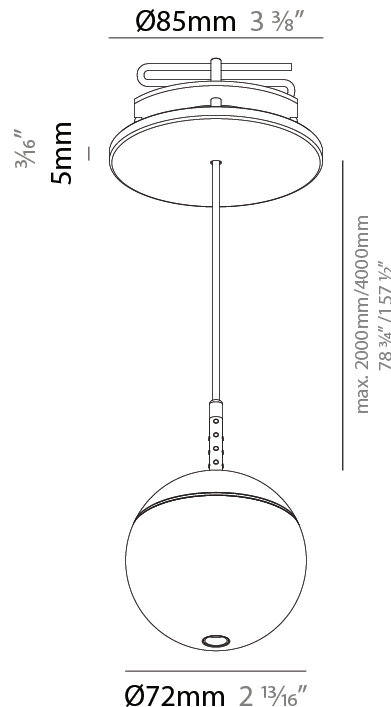

ELECTRICAL

Lamp Type: LED (Zhaga Standard)
Input Wattage (W): 6.6
Total Output Wattage (W): 6
Dimming: Tri-Mode (Non-Dimming and Phase Dimming (120Vac only) and 0-10V Dimming)
Driver Included: Yes
Driver Location: External
Driver Type: Constant Current - Universal
Driver Class: Class 2
Housing: ENCP3 w/Quick Connect
Input Voltage (V): 120 - 277
Constant Current (MA): 500

LED

Number of LEDs: 1
Color Temperature (°K): 2700 / 3000 / 4000
Max. Delivered Lumen (lm): 270 / 290 / 310
CRI: >90 CRI
Efficiency (%): 60
Lamp Life (hrs): 50000

OPTICAL

Optic°: 55

RATINGS AND CERTIFICATIONS

Certified By: Certified for North American Standards www.zaneen.com

Applying international specifications by adding 'INT' at the end of the existing Model #. For assistance on 'custom' specifications, contact zteam@zaneen.com. In a constant effort to supply the best product, we reserve the right to change specifications or materials without notice. The most recent specification sheets are found at zaneen.com

PROJECT

TYPE

SPECIFIER

QUANTITY

DATE