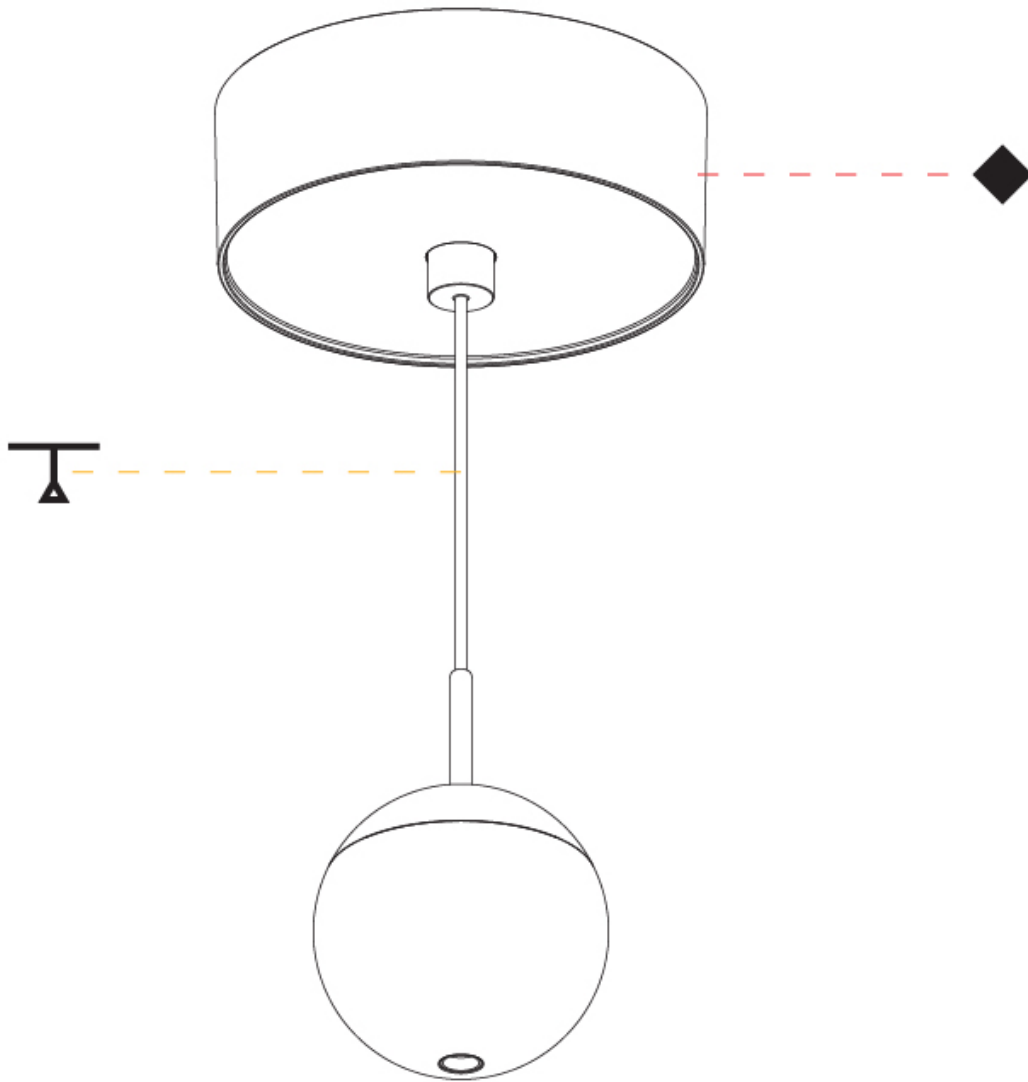

SNOOKER METAL MONOPOINT SURFACE CANOPY SUSPENSION

A300390-

PROJECT _____

TYPE _____

SPECIFIER _____

QUANTITY _____

DATE _____