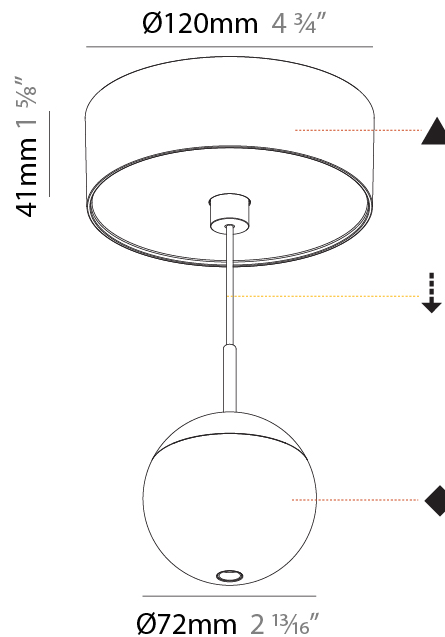

GENERAL

Series: Snooker
Subseries: Snooker Monopoint Surface Canopy
Partner: Prolicht
Division: Architectural
Installation: Suspension
Product Type: Pendant
Mounting Location: Ceiling
Light Distribution: Downlight

PHYSICAL

Shape: Round
Diameter (mm): 72
Diameter (in): 2 ¹³/₁₆
Height (mm): 72
Height (in): 2 ¹³/₁₆
Max. Overall Height (mm): 2072
Max. Overall Height (in): 81 ⁷/₁₆
Weight (kg): 0.745
Weight (lbs): 1.642
Fixture Finish: SSR / BKV / CWI / CRY / HAB / UFT / ITA / RUA / FTG / MYG / LOD / PUS / FRO / FUP / KIA / POP / BLS / SPG / MEY / GOH / CHC / COM / ABZ / JAG / OBR / MOS / ROR
Fixture Material: Aluminum Die Cast
Cable Details: 2000mm or 4000mm Cable - Color Options: Black / White / Orange / Red / Green

ELECTRICAL

Lamp Type: LED (Zhaga Standard)
Input Wattage (W): 6.6
Total Output Wattage (W): 6
Dimming: Tri-Mode (Non-Dimming and Phase Dimming (120Vac only) and 0-10V Dimming)
Driver Included: Yes
Driver Location: External
Driver Type: Constant Current - Universal
Driver Class: Class 2
Housing: ENCP3 w/quick connect
Input Voltage (V): 120 - 277
Constant Current (MA): 500

LED

Color Temperature (°K): 2700 / 3000 / 3500 / 4000
Max. Delivered Lumen (lm): 310 / 328 / 347 / 356
Nominal Lumen (lm): 460 / 487 / 514 / 528
CRI: >90 CRI
Efficiency (%): 60
Lamp Life (hrs): 50000

OPTICAL

Optic°: 32 / 58

RATINGS AND CERTIFICATIONS

Certified By: Certified for North American Standards
IP rating: IP20