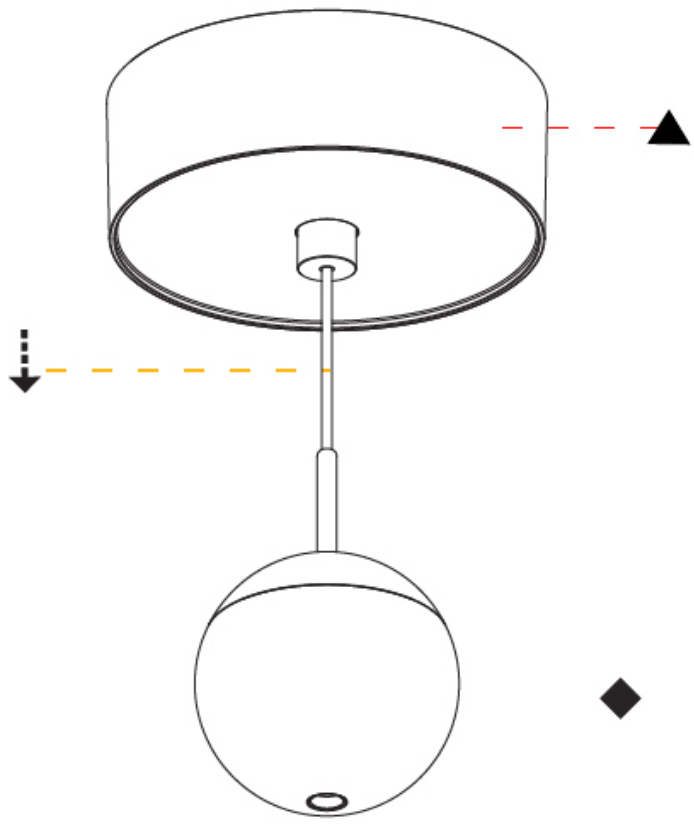

SNOOKER MONOPOINT SURFACE CANOPY SUSPENSION

A30827-

PROJECT	_____
TYPE	_____
SPECIFIER	_____
QUANTITY	_____
DATE	_____

A