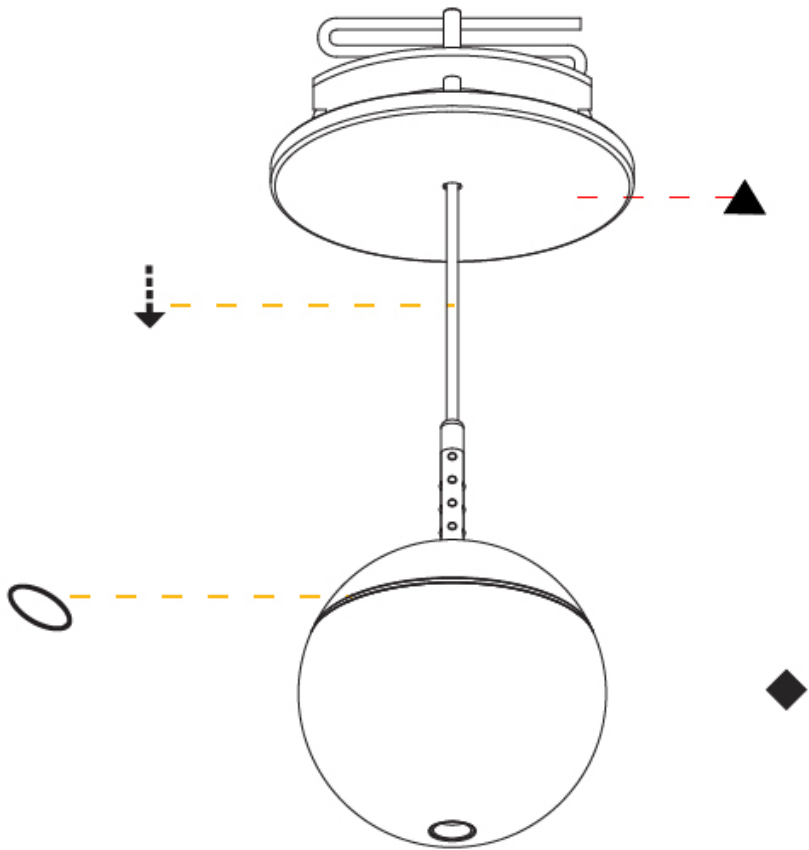

SNOOKER MONOPOINT RECESSED CANOPY SUSPENSION

A30825-

PROJECT	_____
TYPE	_____
SPECIFIER	_____
QUANTITY	_____
DATE	_____

A