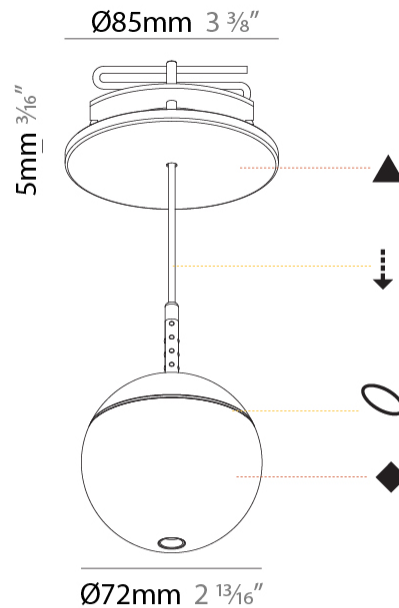

ELECTRICAL

Lamp Type: LED (Zhaga Standard)
Input Wattage (W): 6.6
Total Output Wattage (W): 6
Dimming: Tri-Mode (Non-Dimming and Phase Dimming (120Vac only) and 0-10V Dimming)
Driver Included: No
Driver Location: Remote
Driver Type: Constant Current - Universal
Driver Class: Class 2
Housing: ENCP3 w/Quick Connect
Input Voltage (V): 120 - 277
Constant Current (MA): 500

LED

Number of LEDs: 1
Color Temperature (°K): 2700 / 3000 / 3500 / 4000
Max. Delivered Lumen (lm): 310 / 328 / 347 / 356
Nominal Lumen (lm): 460 / 487 / 514 / 528
CRI: >90 CRI
Efficiency (%): 60
Lamp Life (hrs): 50000

OPTICAL

Beam Angle: 32 / 58

RATINGS AND CERTIFICATIONS

382, F 416-247-9319, www.zaneen.com

Certified By: Certified for North American Standards
In a constant effort to supply the best product, we reserve the right to change specifications or materials without notice. The most recent specification sheets are found at zaneen.com

Rating: IP20