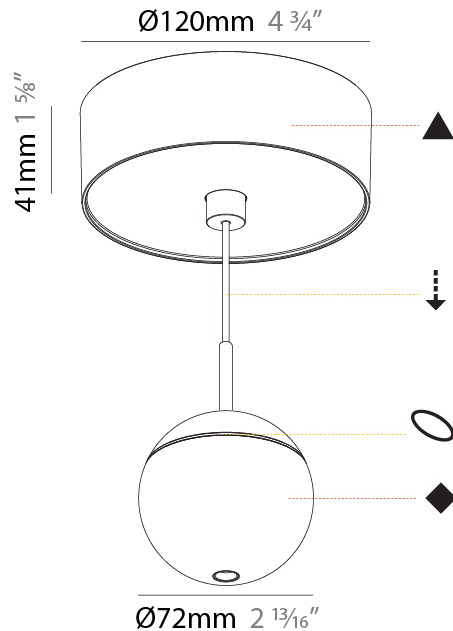

ELECTRICAL

Lamp Type: LED (Zhaga Standard)
Input Wattage (W): 6.6
Total Output Wattage (W): 6
Dimming: Tri-Mode (Non-Dimming and Phase Dimming (120Vac only) and 0-10V Dimming)
Driver Included: Yes
Driver Location: External
Driver Type: Constant Current - Universal
Driver Class: Class 2
Housing: ENCP3 w/Quick Connect
Input Voltage (V): 120 - 277
Constant Current (MA): 500

LED

Number of LEDs: 1
Color Temperature (°K): 2700 / 3000 / 3500 / 4000
Max. Delivered Lumen (lm): 283 / 300 / 318 / 325
Nominal Lumen (lm): 460 / 487 / 517 / 528
CRI: >90 CRI
Efficiency (%): 60
Lamp Life (hrs): 50000

OPTICAL

Beam Angle: 32 / 58

RATINGS AND CERTIFICATIONS

Zaneen Group Inc. © 2026, T 1800-388-3382, F 416-247-9319, www.zaneen.com
Certified By: Certified for North American Standards
Available for International specifications by adding "INT" at the end of the existing Model #. For assistance on 'custom' specifications, contact zteam@zaneen.com.
IP Rating: IP20
If a conflict occurs to supply the best product, we reserve the right to change specifications or materials without notice. The most recent specification sheets are found at zaneen.com