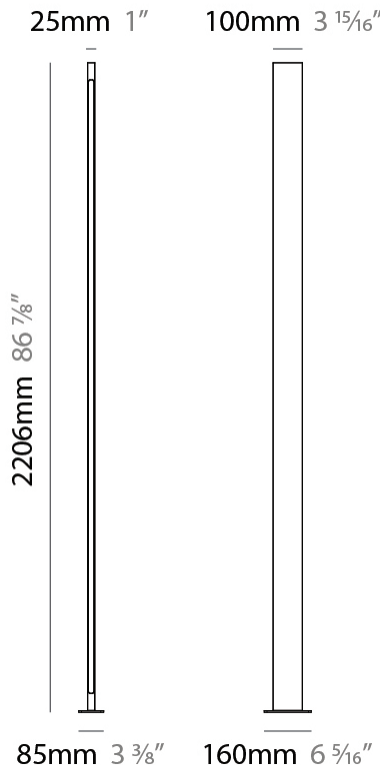

GENERAL

Series: Solido _____
Partner: Diamante _____
Division: Exterior _____
Installation: Post _____
Product Type: Pedestrian Posts _____
Mounting Location: Above Ground _____
Light Distribution: Direct _____

PHYSICAL

Shape: Rectangle _____
Length (mm): 160 _____
Length (in): 6 ³/₁₆ _____
Width (mm): 85 _____
Width (in): 3 ³/₈ _____
Height (mm): 2206 _____
Height (in): 86 ⁷/₈ _____
Weight (kg): 13.5 _____
Diffuser: PMMA - Opal _____
Fixture Finish: ANB _____
Fixture Material: Aluminum Alloy _____
Cable Details: Supplied with one power supply cable 0.8m in length _____

ELECTRICAL

Lamp Type: LED _____
Input Wattage (W): 69 _____
Total Output Wattage (W): 58.6 _____
Dimming: Non-dimming / DALI Dimming / DMX _____
Driver Included: No _____
Driver Location: Remote _____
Driver Type: Constant Voltage - Universal _____
Driver Class: Class 2 _____
Input Voltage (V): 120 - 277 _____
Output Voltage (V): 24 _____
Upon Request: 0-10V Dimming _____

LED

Number of LEDs: 840 _____
Color Temperature (°K): 3000 / 4000 / 6000 _____
Max. Delivered Lumen (lm): 5590 / 6205 / 6740 _____
Nominal Lumen (lm): 9050 / 10040 / 10905 _____
CRI: >80 CRI _____
Lamp Life (hrs): 50000 _____

OPTICAL

Beam Angle: 120 _____

RATINGS AND CERTIFICATIONS

Certified By: Certified for North American Standards _____
IP rating: IP66 _____
IK Rating: IK10 _____