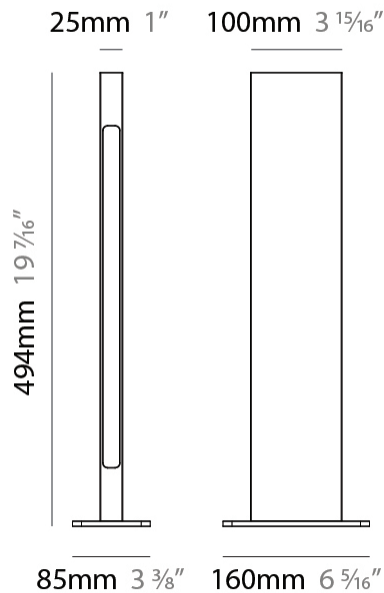

SOLIDO POST

E15B001-

base number   Color
Temperature

1. To build a product code in our configurator select the specify button on the base model # product page
2. To build a manual product code on this datasheet choose from the options listed below in blue font and add the suffix to the base model #

GENERAL

Series: Solido
Partner: Diamante
Division: Exterior
Installation: Post
Product Type: Bollard - Mini
Mounting Location: Above Ground
Light Distribution: Direct

PHYSICAL

Shape: Rectangle
Length (mm): 160
Length (in): 6 ⁵/₁₆
Width (mm): 85
Width (in): 3 ³/₈
Height (mm): 494
Height (in): 19 ⁷/₁₆
Weight (kg): 2.1
Diffuser: PMMA - Opal
Fixture Finish: ANB
Fixture Material: Aluminum Alloy
Cable Details: Supplied with one power supply cable 0.8m in length
Upon Request: Bolt Down

ELECTRICAL

Lamp Type: LED
Input Wattage (W): 6
Total Output Wattage (W): 5.1
Dimming: Non-dimming / DALI Dimming / DMX
Driver Included: No
Driver Location: Remote
Driver Type: Constant Voltage - Universal
Driver Class: Class 2
Input Voltage (V): 120 - 277
Output Voltage (V): 24
Upon Request: 0-10V Dimming

LED

Number of LEDs: 72
Color Temperature (°K): 3000 / 4000 / 6000
Max. Delivered Lumen (lm): 480 / 530 / 580
Nominal Lumen (lm): 775 / 860 / 935
CRI: >80 CRI
Lamp Life (hrs): 50000

OPTICAL

Beam Angle: 120

RATINGS AND CERTIFICATIONS

Certified By: Certified for North American Standards
IP rating: IP66
IK Rating: IK10