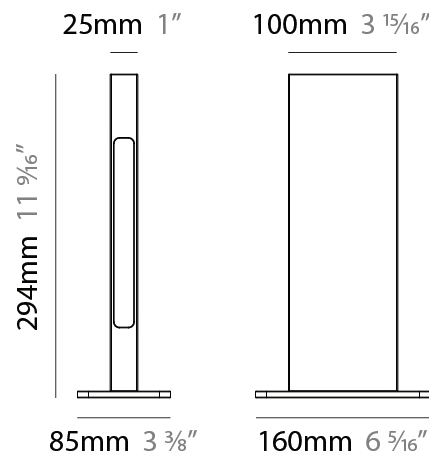

GENERAL

Series: Solido _____
Partner: Diamante _____
Division: Exterior _____
Installation: Post _____
Product Type: Bollard - Mini _____
Mounting Location: Above Ground _____
Light Distribution: Direct _____

PHYSICAL

Shape: Rectangle _____
Length (mm): 160 _____
Length (in): 6 ⁵/₁₆ _____
Width (mm): 85 _____
Width (in): 3 ³/₈ _____
Height (mm): 294 _____
Height (in): 11 ⁹/₁₆ _____
Weight (kg): 2.1 _____
Diffuser: PMMA - Opal _____
Fixture Finish: ANB _____
Fixture Material: Aluminum Alloy _____
Cable Details: Supplied with one power supply cable 0.8m in length _____
Upon Request: Bolt Down _____

ELECTRICAL

Lamp Type: LED _____
Input Wattage (W): 2.5 _____
Total Output Wattage (W): 2.1 _____
Dimming: Non-dimming / DALI Dimming / DMX _____
Driver Included: No _____
Driver Location: Remote _____
Driver Type: Constant Voltage - Universal _____
Driver Class: Class 2 _____
Input Voltage (V): 120 - 277 _____
Output Voltage (V): 24 _____
Upon Request: 0-10V Dimming _____

LED

Number of LEDs: 30 _____
Color Temperature (°K): 3000 / 4000 / 6000 _____
Max. Delivered Lumen (lm): 200 / 220 / 240 _____
Nominal Lumen (lm): 325 / 360 / 390 _____
CRI: >80 CRI _____
Lamp Life (hrs): 50000 _____

OPTICAL

Beam Angle: 120 _____

RATINGS AND CERTIFICATIONS

Certified By: Certified for North American Standards _____
IP rating: IP66 _____
IK Rating: IK08 _____