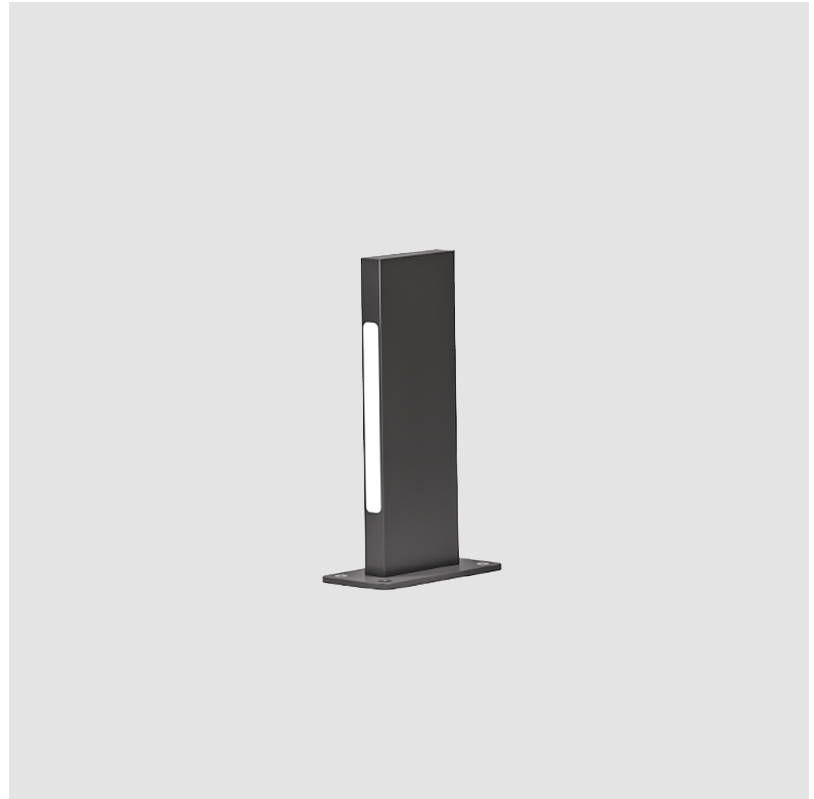

GENERAL

Series: Solido _____
Partner: Diamante _____
Division: Exterior _____
Installation: Post _____
Product Type: Bollard - Mini _____
Mounting Location: Above Ground _____
Light Distribution: Direct _____

PHYSICAL

Shape: Rectangle _____
Length (mm): 160 _____
Length (in): 6 ⁵/₁₆ _____
Width (mm): 85 _____
Width (in): 3 ³/₈ _____
Height (mm): 294 _____
Height (in): 11 ⁹/₁₆ _____
Weight (kg): 2.1 _____
Diffuser: PMMA - Opal _____
Fixture Finish: ANB _____
Fixture Material: Aluminum Alloy _____
Cable Details: Supplied with one power supply cable 0.8m in length _____
Upon Request: Bolt Down _____

ELECTRICAL

Lamp Type: LED _____
Input Wattage (W): 2.5 _____
Total Output Wattage (W): 2.1 _____
Dimming: Non-dimming / DALI Dimming / DMX _____
Driver Included: No _____
Driver Location: Remote _____
Driver Type: Constant Voltage - Universal _____
Driver Class: Class 2 _____
Input Voltage (V): 120 - 277 _____
Output Voltage (V): 24 _____
Upon Request: 0-10V Dimming _____

LED

Number of LEDs: 30 _____
Color Temperature (°K): 3000 / 4000 / 6000 _____
Max. Delivered Lumen (lm): 200 / 220 / 240 _____
Nominal Lumen (lm): 325 / 360 / 390 _____
CRI: >80 CRI _____
Lamp Life (hrs): 50000 _____

OPTICAL

Beam Angle: 120 _____

RATINGS AND CERTIFICATIONS

Certified By: Certified for North American Standards _____
IP rating: IP66 _____
IK Rating: IK08 _____