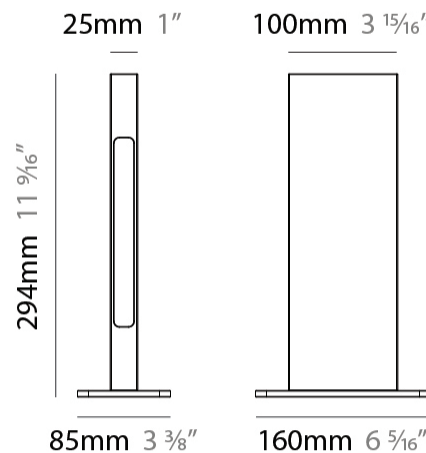

GENERAL

Series: Solido _____
Partner: Diamante _____
Division: Exterior _____
Installation: Post _____
Product Type: Bollard - Mini _____
Mounting Location: Above Ground _____
Light Distribution: Direct _____

PHYSICAL

Shape: Rectangle _____
Length (mm): 160 _____
Length (in): 6 ⁵/₁₆ _____
Width (mm): 85 _____
Width (in): 3 ³/₈ _____
Height (mm): 294 _____
Height (in): 11 ⁹/₁₆ _____
Weight (kg): 2.1 _____
Diffuser: PMMA - Opal _____
Fixture Finish: ANB _____
Fixture Material: Aluminum Alloy _____
Cable Details: Supplied with one power supply cable 0.8m in length
Upon Request: Bolt Down _____

ELECTRICAL

Lamp Type: LED _____
Input Wattage (W): 5 _____
Total Output Wattage (W): 4.25 _____
Dimming: Non-dimming / DALI Dimming / DMX _____
Driver Included: No _____
Driver Location: Remote _____
Driver Type: Constant Voltage - Universal _____
Driver Class: Class 2 _____
Input Voltage (V): 120 - 277 _____
Output Voltage (V): 24 _____
Upon Request: 0-10V Dimming _____

LED

Number of LEDs: 60 _____
Color Temperature (°K): 3000 / 4000 / 6000 _____
Max. Delivered Lumen (lm): 400 / 445 / 480 _____
Nominal Lumen (lm): 645 / 715 / 780 _____
CRI: >80 CRI _____
Lamp Life (hrs): 50000 _____

OPTICAL

Beam Angle: 120 _____

RATINGS AND CERTIFICATIONS

Certified By: Certified for North American Standards _____
IP rating: IP66 _____
IK Rating: IK08 _____