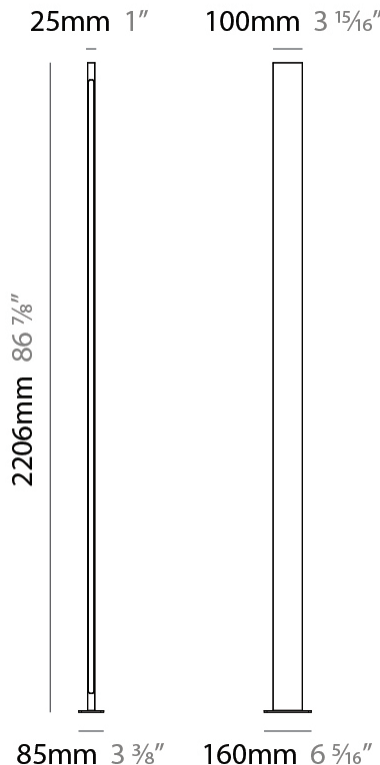

GENERAL

Series: Solido _____
Partner: Diamante _____
Division: Exterior _____
Installation: Post _____
Product Type: Pedestrian Posts _____
Mounting Location: Above Ground _____
Light Distribution: Direct _____

PHYSICAL

Shape: Rectangle _____
Length (mm): 160 _____
Length (in): 6 ³/₁₆ _____
Width (mm): 85 _____
Width (in): 3 ³/₈ _____
Height (mm): 2206 _____
Height (in): 86 ⁷/₈ _____
Weight (kg): 13.5 _____
Diffuser: PMMA - Opal _____
Fixture Finish: ANB _____
Fixture Material: Aluminum Alloy _____
Cable Details: Supplied with one power supply cable 0.8m in length _____

ELECTRICAL

Lamp Type: LED _____
Input Wattage (W): 34.5 _____
Total Output Wattage (W): 29.3 _____
Dimming: Non-dimming / DALI Dimming / DMX _____
Driver Included: No _____
Driver Location: Remote _____
Driver Type: Constant Voltage - Universal _____
Driver Class: Class 2 _____
Input Voltage (V): 120 - 277 _____
Output Voltage (V): 24 _____
Upon Request: 0-10V Dimming _____

LED

Number of LEDs: 420 _____
Color Temperature (°K): 3000 / 4000 / 6000 _____
Max. Delivered Lumen (lm): 2795 / 3100 / 3370 _____
Nominal Lumen (lm): 4525 / 5020 / 5450 _____
CRI: >80 CRI _____
Lamp Life (hrs): 50000 _____

OPTICAL

Beam Angle: 120 _____

RATINGS AND CERTIFICATIONS

Certified By: Certified for North American Standards _____
IP rating: IP66 _____
IK Rating: IK10 _____