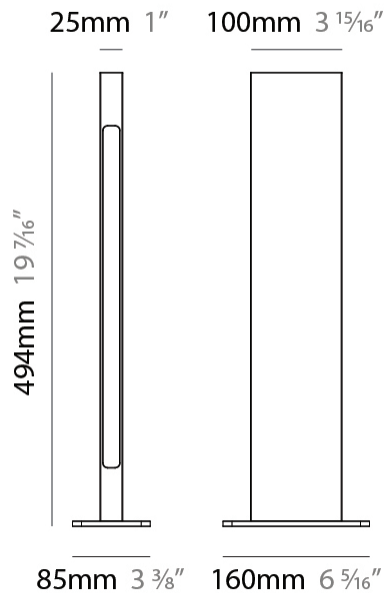

SOLIDO POST

E15B005-

base number   Color
Temperature

1. To build a product code in our configurator select the specify button on the base model # product page
2. To build a manual product code on this datasheet choose from the options listed below in blue font and add the suffix to the base model #

GENERAL

Series: Solido
Partner: Diamante
Division: Exterior
Installation: Post
Product Type: Bollard - Mini
Mounting Location: Above Ground
Light Distribution: Direct

PHYSICAL

Shape: Rectangle
Length (mm): 160
Length (in): 6 ⁵/₁₆
Width (mm): 85
Width (in): 3 ³/₈
Height (mm): 494
Height (in): 19 ⁷/₁₆
Weight (kg): 2.1
Diffuser: PMMA - Opal
Fixture Finish: ANB
Fixture Material: Aluminum Alloy
Cable Details: Supplied with one power supply cable 0.8m in length
Upon Request: Bolt Down

ELECTRICAL

Lamp Type: LED
Input Wattage (W): 12
Total Output Wattage (W): 10.2
Dimming: Non-dimming / DALI Dimming / DMX
Driver Included: No
Driver Location: Remote
Driver Type: Constant Voltage - Universal
Driver Class: Class 2
Input Voltage (V): 120 - 277
Output Voltage (V): 24
Upon Request: 0-10V Dimming

LED

Number of LEDs: 144
Color Temperature (°K): 3000 / 4000 / 6000
Max. Delivered Lumen (lm): 960 / 1065 / 1155
Nominal Lumen (lm): 1550 / 1720 / 1870
CRI: >80 CRI
Lamp Life (hrs): 50000

OPTICAL

Beam Angle: 120

RATINGS AND CERTIFICATIONS

Certified By: Certified for North American Standards
IP rating: IP66
IK Rating: IK10