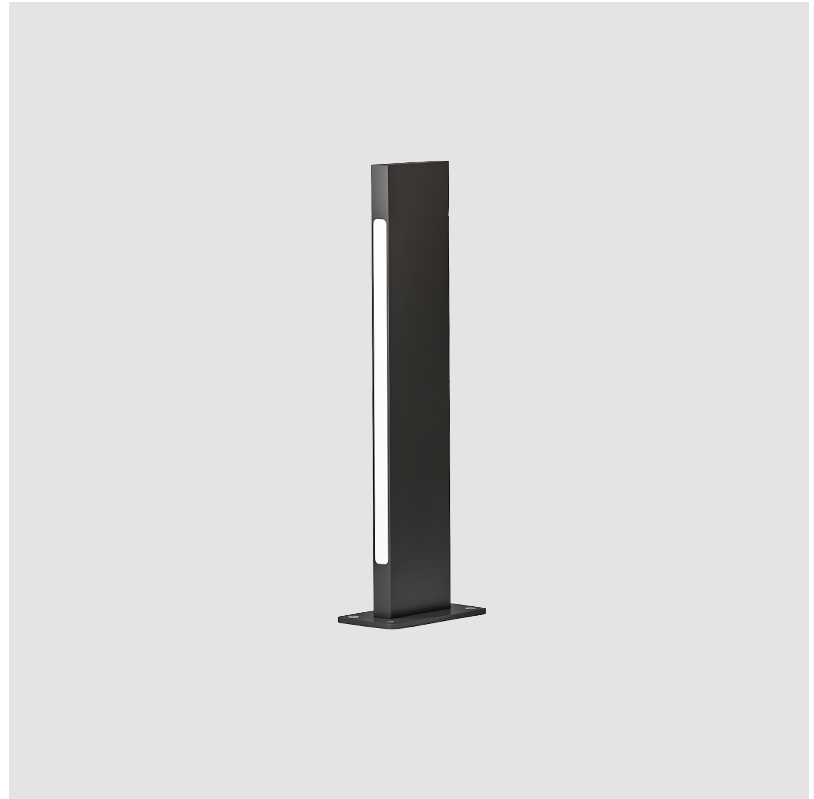

SOLIDO POST

E15B001-

base number   Color
Temperature

1. To build a product code in our configurator select the specify button on the base model # product page
2. To build a manual product code on this datasheet choose from the options listed below in blue font and add the suffix to the base model #

GENERAL

Series: Solido
Partner: Diamante
Division: Exterior
Installation: Post
Product Type: Bollard - Mini
Mounting Location: Above Ground
Light Distribution: Direct

PHYSICAL

Shape: Rectangle
Length (mm): 160
Length (in): 6 ⁵/₁₆
Width (mm): 85
Width (in): 3 ³/₈
Height (mm): 494
Height (in): 19 ⁷/₁₆
Weight (kg): 2.1
Diffuser: PMMA - Opal
Fixture Finish: ANB
Fixture Material: Aluminum Alloy
Cable Details: Supplied with one power supply cable 0.8m in length
Upon Request: Bolt Down

ELECTRICAL

Lamp Type: LED
Input Wattage (W): 6
Total Output Wattage (W): 5.1
Dimming: Non-dimming / DALI Dimming / DMX
Driver Included: No
Driver Location: Remote
Driver Type: Constant Voltage - Universal
Driver Class: Class 2
Input Voltage (V): 120 - 277
Output Voltage (V): 24
Upon Request: 0-10V Dimming

LED

Number of LEDs: 72
Color Temperature (°K): 3000 / 4000 / 6000
Max. Delivered Lumen (lm): 480 / 530 / 580
Nominal Lumen (lm): 775 / 860 / 935
CRI: >80 CRI
Lamp Life (hrs): 50000

OPTICAL

Beam Angle: 120

RATINGS AND CERTIFICATIONS

Certified By: Certified for North American Standards
IP rating: IP66
IK Rating: IK10