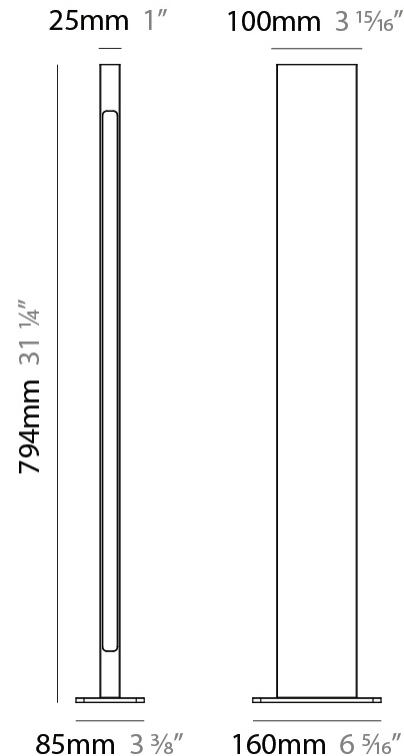

GENERAL

Series: Solido _____
Partner: Diamante _____
Division: Exterior _____
Installation: Post _____
Product Type: Bollard _____
Mounting Location: Above Ground _____
Light Distribution: Direct _____

PHYSICAL

Shape: Rectangle _____
Length (mm): 160 _____
Length (in): 6 ⁵/₁₆ _____
Width (mm): 85 _____
Width (in): 3 ³/₈ _____
Height (mm): 794 _____
Height (in): 31 ¹/₄ _____
Weight (kg): 3.1 _____
Diffuser: PMMA - Opal _____
Fixture Finish: ANB _____
Fixture Material: Aluminum Alloy _____
Cable Details: Supplied with one power supply cable 0.8m in length _____

ELECTRICAL

Lamp Type: LED _____
Input Wattage (W): 11 _____
Total Output Wattage (W): 9.35 _____
Dimming: Non-dimming / DALI Dimming / DMX _____
Driver Included: No _____
Driver Location: Remote _____
Driver Type: Constant Voltage - Universal _____
Driver Class: Class 2 _____
Input Voltage (V): 120 - 277 _____
Output Voltage (V): 24 _____
Upon Request: 0-10V Dimming _____

LED

Number of LEDs: 132 _____
Color Temperature (°K): 3000 / 4000 / 6000 _____
Max. Delivered Lumen (lm): 880 / 975 / 1060 _____
Nominal Lumen (lm): 1420 / 1575 / 1715 _____
CRI: >80 CRI _____
Lamp Life (hrs): 50000 _____

OPTICAL

Beam Angle: 120 _____

RATINGS AND CERTIFICATIONS

Certified By: Certified for North American Standards _____
IP rating: IP66 _____
IK Rating: IK10 _____