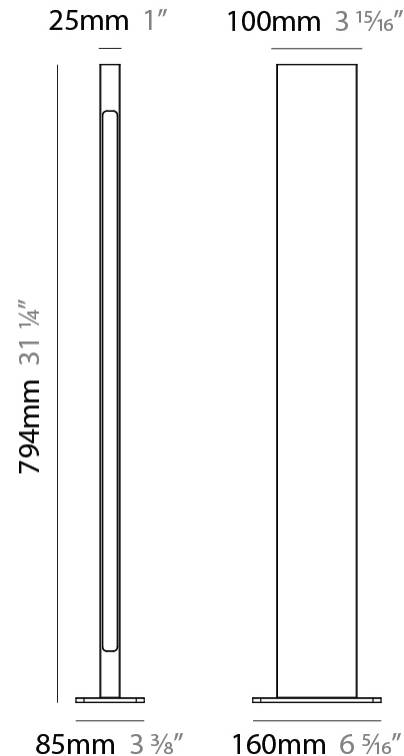

GENERAL

Series: Solido _____
Partner: Diamante _____
Division: Exterior _____
Installation: Post _____
Product Type: Bollard _____
Mounting Location: Above Ground _____
Light Distribution: Direct _____

PHYSICAL

Shape: Rectangle _____
Length (mm): 160 _____
Length (in): 6 ⁵/₁₆ _____
Width (mm): 85 _____
Width (in): 3 ³/₈ _____
Height (mm): 794 _____
Height (in): 31 ¹/₄ _____
Weight (kg): 5 _____
Diffuser: PMMA - Opal _____
Fixture Finish: ANB _____
Fixture Material: Aluminum Alloy _____
Cable Details: Supplied with one power supply cable 0.8m in length _____

ELECTRICAL

Lamp Type: LED _____
Input Wattage (W): 22 _____
Total Output Wattage (W): 18.7 _____
Dimming: Non-dimming / DALI Dimming / DMX _____
Driver Included: No _____
Driver Location: Remote _____
Driver Type: Constant Voltage - Universal _____
Driver Class: Class 2 _____
Input Voltage (V): 120 - 277 _____
Output Voltage (V): 24 _____
Upon Request: 0-10V Dimming _____

LED

Number of LEDs: 264 _____
Color Temperature (°K): 3000 / 4000 / 6000 _____
Max. Delivered Lumen (lm): 1755 / 1950 / 2120 _____
Nominal Lumen (lm): 2845 / 3155 / 3425 _____
CRI: >80 CRI _____
Lamp Life (hrs): 50000 _____

OPTICAL

Beam Angle: 120 _____

RATINGS AND CERTIFICATIONS

Certified By: Certified for North American Standards _____
IP rating: IP66 _____
IK Rating: IK10 _____