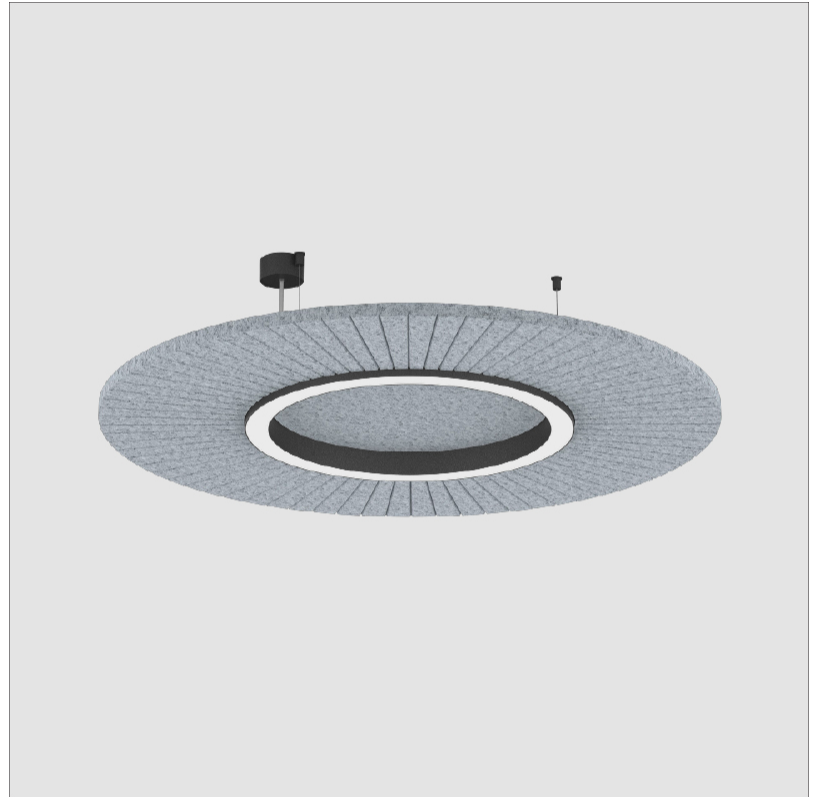

PHYSICAL

Shape: Round
Diameter (mm): 1160
Diameter (in): 45 ⁵/₈
Height (mm): 84
Height (in): 3 ⁵/₁₆
Max. Overall Height (mm): 2084
Max. Overall Height (in): 82 ¹/₁₆
Weight (kg): 5.8

Diffuser: [PMMA - Opal / Clear / Microprism / Clear Microprism](#)
Fixture Finish: [SSR / BKV / CWI / CRY / HAB / UFT / ITA / RUA / FTG / MYG / LOD / PUS / FRO / FUP / KIA / POP / BLS / SPG / MEY / GOH / CHC / COM / ABZ / JAG / OBR / MOS / ROR](#)

Holder Finish: [SSR / BKV / CWI / CRY / HAB / LAG / UFT / ITA / RUA / RUR / MIC / FTG / MYG / TWT / LOD / PUS / FRO / FUP / KIA / POP / BLS / SPG / MEY / GOH / GUM / CHC / COM / ABZ / JAG](#)

Accent Finish: [OPL / MPM / CMP](#)

Acoustic Finish: [SFW / CYW / SEE / SYN / MTS / PMB / TTN / CYB / STO / DPE / BES / SHB / ARE / ANE / VRD / CRF](#)

Fixture Material: [Acoustic / Aluminum / PMMA](#)

Primary Material: [Acoustic](#)

Cable Details: [2000mm/78 3/4" or 6000mm/236 1/4" Cable, - Transparent](#)

ELECTRICAL

Lamp Type: LED
Input Wattage (W): 64.7
Total Output Wattage (W): 59.1
Dimming: [Non-dimming / DALI Dimming / MATTER Dimming](#)
Driver Included: No
Driver Location: Remote
Driver Class: Class 2
Input Voltage (V): 120 - 277
Upon Request: [0 - 10V Dimming / Phase Dimming](#)

LED

Color Temperature (°K): [2700 / 3000 / 3500 / 4000](#)
Max. Delivered Lumen (lm): Max 8063
Nominal Lumen (lm): Max 10650
CRI: >90 CRI
Lamp Life (hrs): 50000

OPTICAL

RATINGS AND CERTIFICATIONS

Certified By: [Certified for North American Standards](#)
IP rating: [IP20](#)

PROJECT
TYPE
SPECIFIER
QUANTITY
DATE

Ø1160mm 45 ⁵/₈"