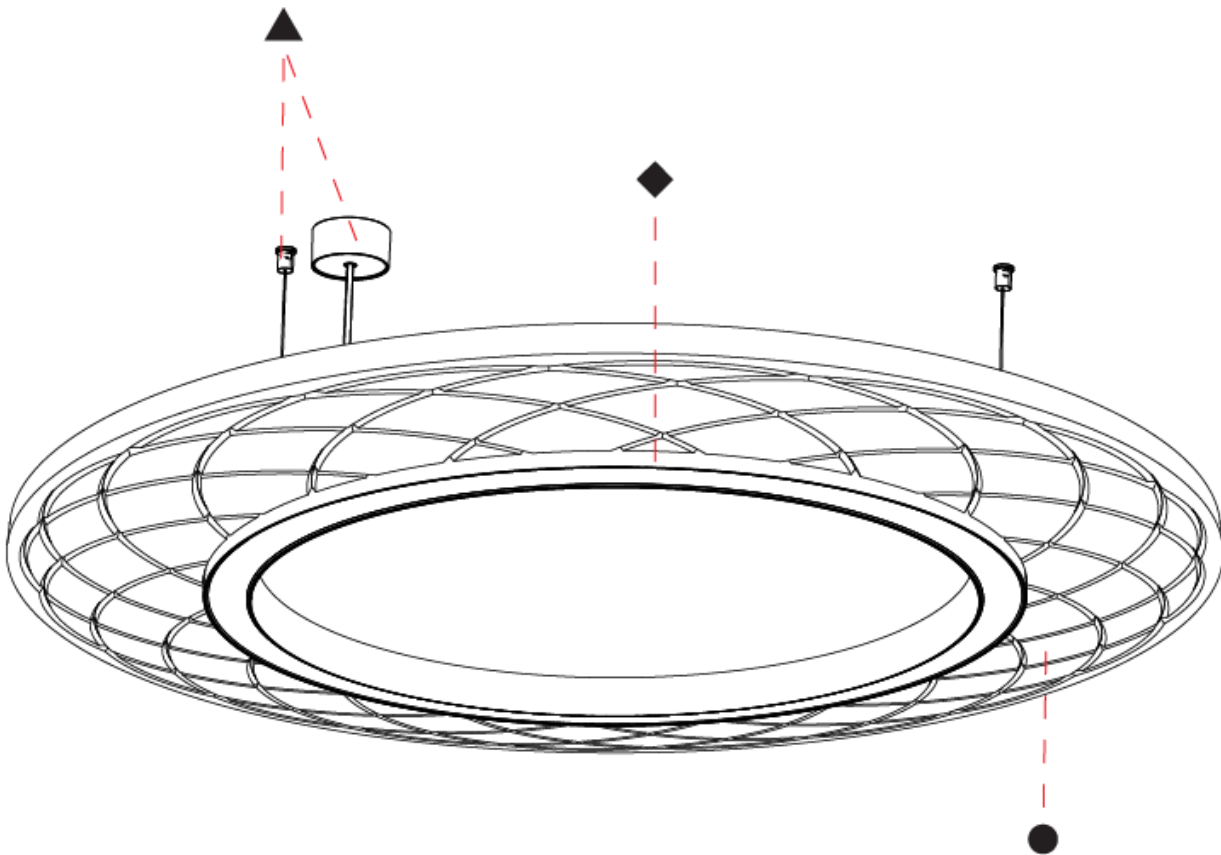

SOLISS SUSPENSION

A3001201-

PROJECT	_____
TYPE	_____
SPECIFIER	_____
QUANTITY	_____
DATE	_____

A