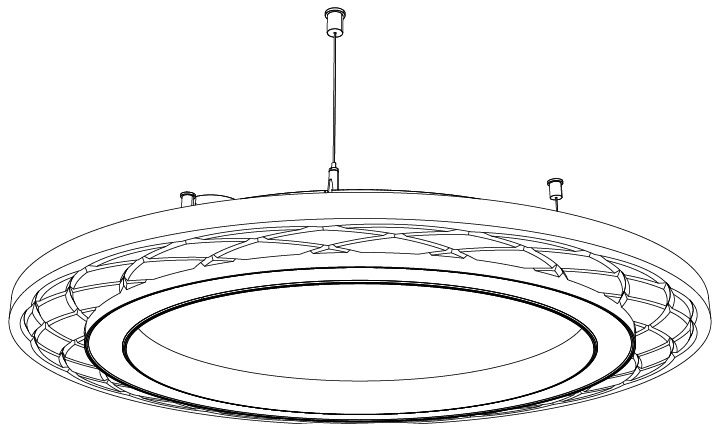

PHYSICAL

Shape: Round
Diameter (mm): 775
Diameter (in): 30 1/2
Height (mm): 84
Height (in): 3 5/16
Max. Overall Height (mm): 2084
Max. Overall Height (in): 82 1/16
Weight (kg): 5.8

Diffuser: PMMA - Opal / Clear / Microprism / Clear Microprism
Fixture Finish: SSR / BKV / CWI / CRY / HAB / UFT / ITA / RUA / FTG / MYG / LOD / PUS / FRO / FUP / KIA / POP / BLS / SPG / MEY / GOH / CHC / COM / ABZ / JAG / OBR / MOS / ROR
Holder Finish: SSR / BKV / CWI / CRY / HAB / LAG / UFT / ITA / RUA / RUR / MIC / FTG / MYG / TWT / LOD / PUS / FRO / FUP / KIA / POP / BLS / SPG / MEY / GOH / GUM / CHC / COM / ABZ / JAG
Accent Finish: OPL / MPM / CMP
Acoustic Finish: SFW / CYW / SEE / SYN / MTS / PMB / TTN / CYB / STO / DPE / BES / SHB / ARE / ANE / VRD / CRF
Fixture Material: Acoustic / Aluminum / PMMA
Primary Material: Acoustic

Cable Details: [2000mm/78 3/4" or 6000mm/236 1/4" Cable, - Transparent](#)

ELECTRICAL

Lamp Type: LED
Input Wattage (W): 38.8
Total Output Wattage (W): 35.5
Dimming: Non-dimming / DALI Dimming / MATTER Dimming
Driver Included: No
Driver Location: Remote
Driver Class: Class 2
Input Voltage (V): 120 - 277
Upon Request: 0 - 10V Dimming / Phase Dimming

LED

Color Temperature (°K): 2700 / 3000 / 3500 / 4000
Max. Delivered Lumen (lm): Max 4542
Nominal Lumen (lm): Max 6390
CRI: >90 CRI
Lamp Life (hrs): 50000

OPTICAL

RATINGS AND CERTIFICATIONS

Certified By: Certified for North American Standards
IP rating: IP20

Ø775mm 30 1/2"