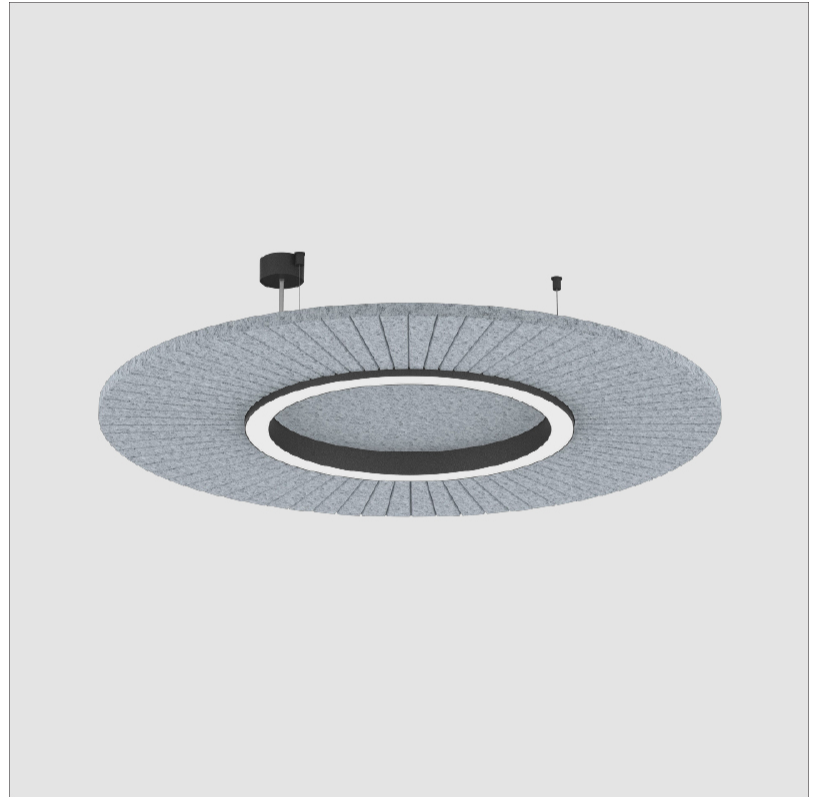

PHYSICAL

Shape: Round
Diameter (mm): 1160
Diameter (in): 45 ⁵/₈
Height (mm): 84
Height (in): 3 ⁵/₁₆
Max. Overall Height (mm): 2084
Max. Overall Height (in): 82 ¹/₁₆
Weight (kg): 5.8
Weight (lbs): 12.78

Diffuser: [PMMA - Opal / Clear / Microprism / Clear Microprism](#)
Fixture Finish: [SSR / BKV / CWI / CRY / HAB / UFT / ITA / RUA / FTG / MYG / LOD / PUS / FRO / FUP / KIA / POP / BLS / SPG / MEY / GOH / CHC / COM / ABZ / JAG / OBR / MOS / ROR](#)
Holder Finish: [SSR / BKV / CWI / CRY / HAB / LAG / UFT / ITA / RUA / RUR / MIC / FTG / MYG / TWT / LOD / PUS / FRO / FUP / KIA / POP / BLS / SPG / MEY / GOH / GUM / CHC / COM / ABZ / JAG](#)
Accent Finish: [OPL / MPM / CMP](#)
Acoustic Finish: [SFW / CYW / SEE / SYN / MTS / PMB / TTN / CYB / STO / DPE / BES / SHB / ARE / ANE / VRD / CRF](#)
Fixture Material: [Acoustic / Aluminum / PMMA](#)
Primary Material: [Acoustic](#)
Cable Details: [2000mm/78 3/4" or 6000mm/236 1/4" Cable, - Transparent](#)

ELECTRICAL

Lamp Type: LED
Input Wattage (W): 38.8
Total Output Wattage (W): 35.5
Dimming: [Non-dimming / DALI Dimming / MATTER Dimming](#)
Driver Included: No
Driver Location: Remote
Driver Class: Class 2
Input Voltage (V): 120 - 277
Upon Request: [0 - 10V Dimming / Phase Dimming](#)

LED

Color Temperature (°K): [2700 / 3000 / 3500 / 4000](#)
Max. Delivered Lumen (lm): Max 4542
Nominal Lumen (lm): Max 6390
CRI: >90 CRI
Lamp Life (hrs): 50000

OPTICAL

RATINGS AND CERTIFICATIONS

Certified By: Certified for North American Standards
IP rating: IP20

PROJECT _____
TYPE _____
SPECIFIER _____
QUANTITY _____
DATE _____

Ø1160mm 45 ⁵/₈"