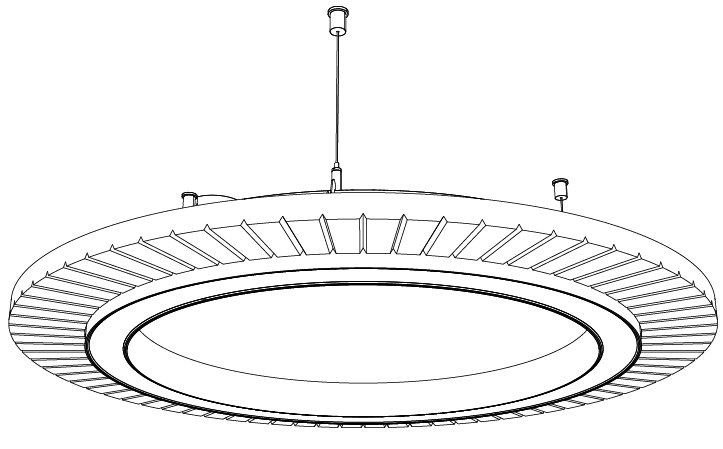

PHYSICAL

Shape: Round
Diameter (mm): 775
Diameter (in): 30 1/2
Height (mm): 84
Height (in): 3 5/16
Max. Overall Height (mm): 2084
Max. Overall Height (in): 82 1/16
Weight (kg): 5.8

Diffuser: [PMMA - Opal / Clear / Microprism / Clear Microprism](#)
Fixture Finish: [SSR / BKV / CWI / CRY / HAB / UFT / ITA / RUA / FTG / MYG / LOD / PUS / FRO / FUP / KIA / POP / BLS / SPG / MEY / GOH / CHC / COM / ABZ / JAG / OBR / MOS / ROR](#)

Holder Finish: [SSR / BKV / CWI / CRY / HAB / LAG / UFT / ITA / RUA / RUR / MIC / FTG / MYG / TWT / LOD / PUS / FRO / FUP / KIA / POP / BLS / SPG / MEY / GOH / GUM / CHC / COM / ABZ / JAG](#)

Accent Finish: [OPL / MPM / CMP](#)

Acoustic Finish: [SFW / CYW / SEE / SYN / MTS / PMB / TTN / CYB / STO / DPE / BES / SHB / ARE / ANE / VRD / CRF](#)

Fixture Material: [Acoustic / Aluminum / PMMA](#)

Primary Material: [Acoustic](#)

Cable Details: [2000mm/78 3/4" or 6000mm/236 1/4" Cable, - Transparent](#)

ELECTRICAL

Lamp Type: LED
Input Wattage (W): 64.7
Total Output Wattage (W): 59.1
Dimming: [Non-dimming / DALI Dimming / MATTER Dimming](#)
Driver Included: No
Driver Location: Remote
Driver Class: Class 2
Input Voltage (V): 120 - 277
Upon Request: [0 - 10V Dimming / Phase Dimming](#)

LED

Color Temperature (°K): [2700 / 3000 / 3500 / 4000](#)
Max. Delivered Lumen (lm): Max 8063
Nominal Lumen (lm): Max 10650
CRI: >90 CRI
Lamp Life (hrs): 50000

OPTICAL

RATINGS AND CERTIFICATIONS

Certified By: [Certified for North American Standards](#)
IP rating: [IP20](#)

Ø775mm 30 1/2"