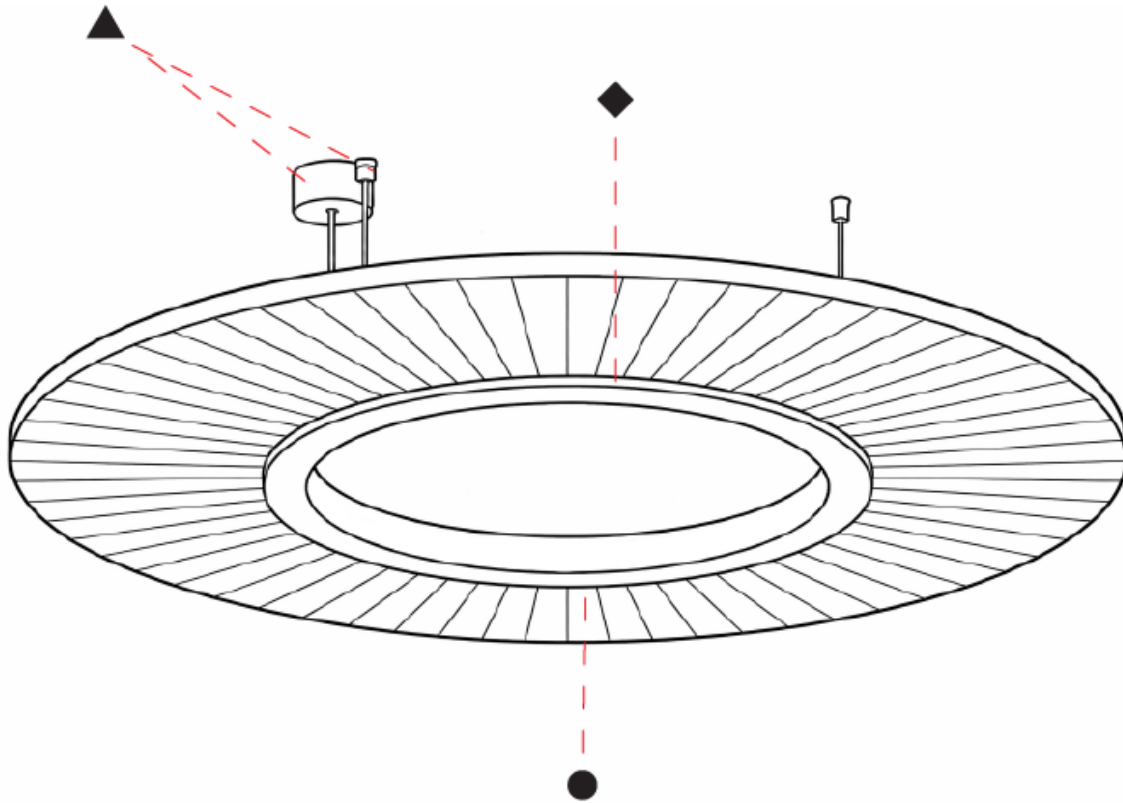

SOLISS SUSPENSION

A3001194-

PROJECT _____

TYPE _____

SPECIFIER _____

QUANTITY _____

DATE _____

A