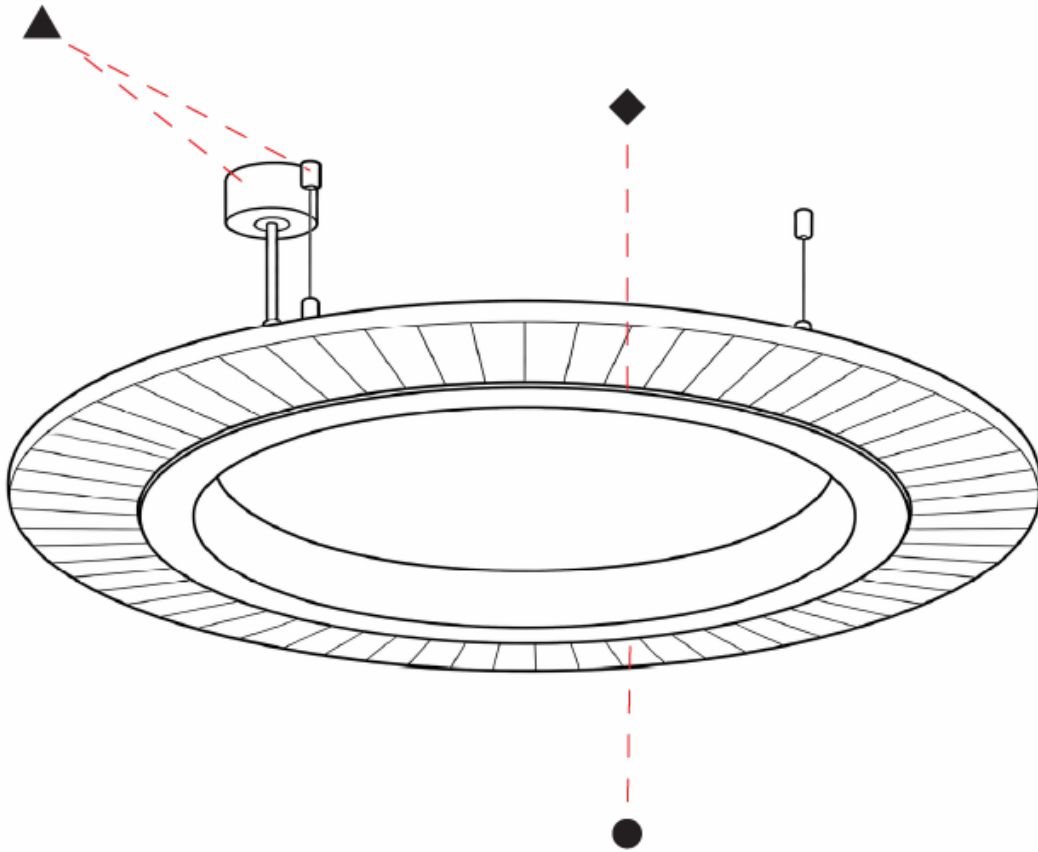

SOLISS SUSPENSION

A3001196-

PROJECT _____

TYPE _____

SPECIFIER _____

QUANTITY _____

DATE _____

A