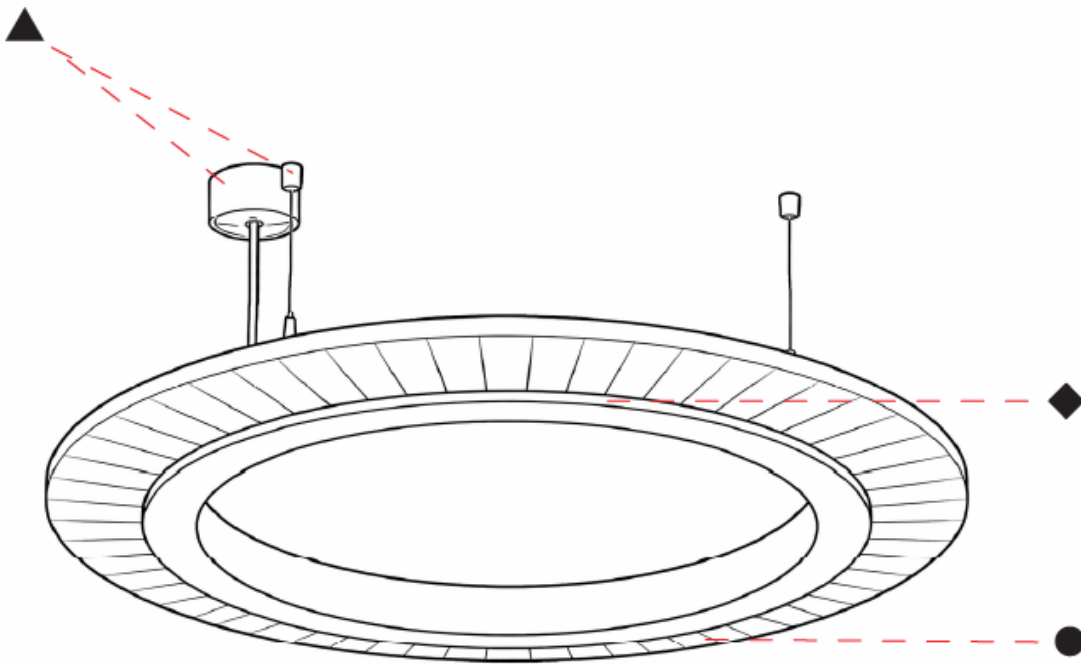

SOLISS SUSPENSION

A3001192-

PROJECT	_____
TYPE	_____
SPECIFIER	_____
QUANTITY	_____
DATE	_____

A