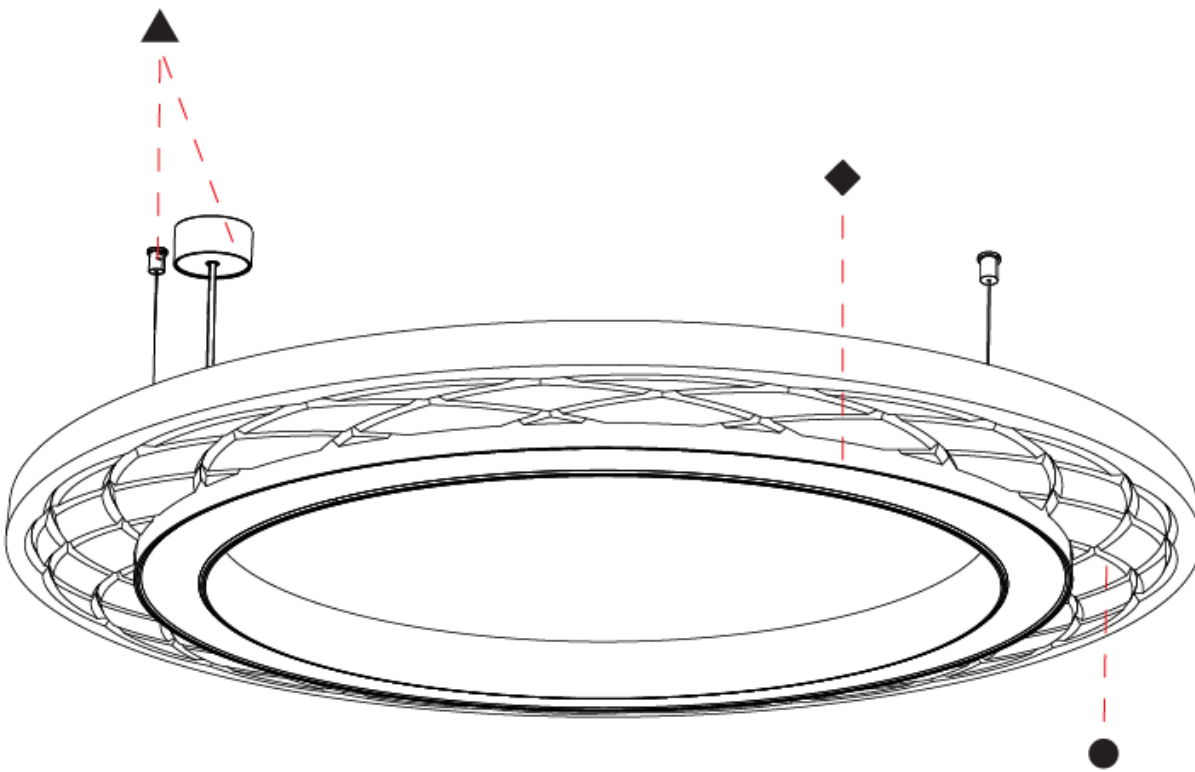

SOLISS SUSPENSION

A3001197-

PROJECT	_____
TYPE	_____
SPECIFIER	_____
QUANTITY	_____
DATE	_____

A