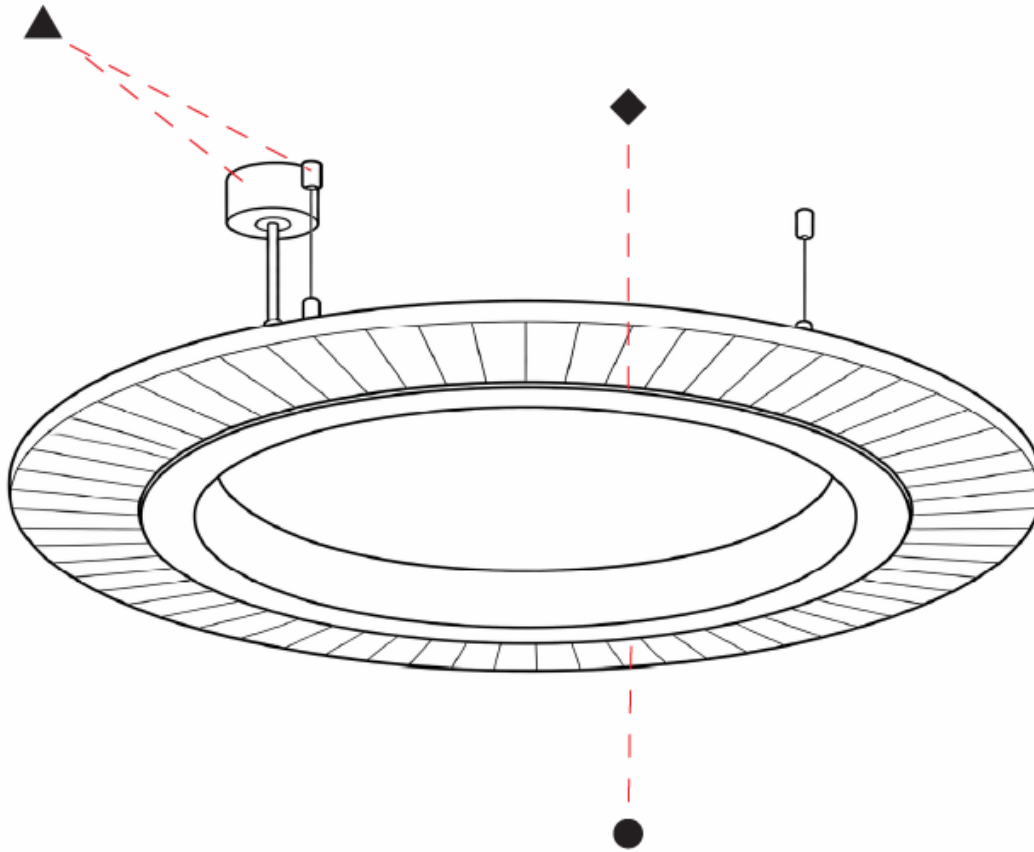

SOLISS SUSPENSION

A3001195-

PROJECT	_____
TYPE	_____
SPECIFIER	_____
QUANTITY	_____
DATE	_____

A