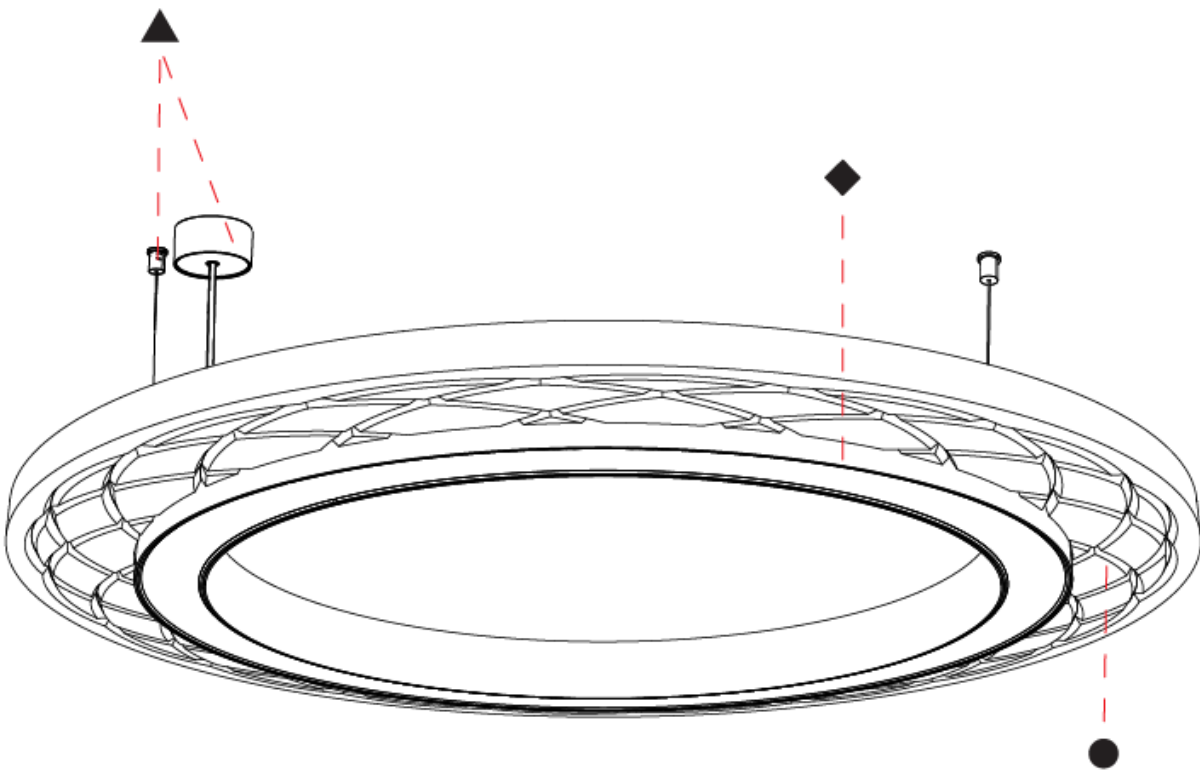

SOLISS SUSPENSION

A3001198-

PROJECT	_____
TYPE	_____
SPECIFIER	_____
QUANTITY	_____
DATE	_____

A