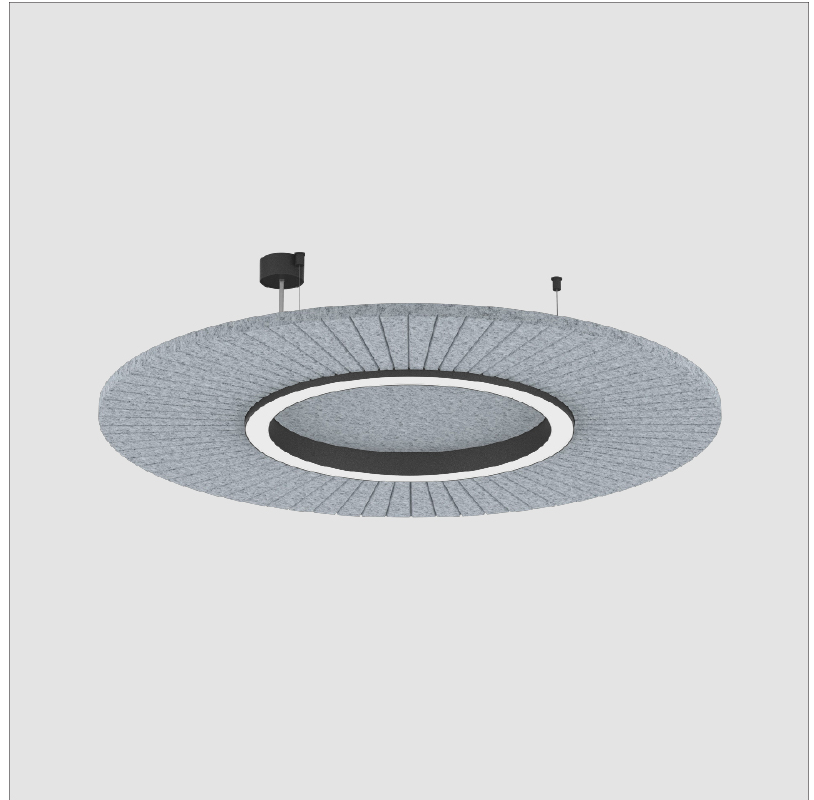

PHYSICAL

Shape: Round
Diameter (mm): 1160
Diameter (in): 45 ⁵/₈
Height (mm): 84
Height (in): 3 ⁵/₁₆
Max. Overall Height (mm): 2084
Max. Overall Height (in): 82 ¹/₁₆
Weight (kg): 5.8
Weight (lbs): 12.78

Diffuser: [PMMA - Opal / Clear / Microprism / Clear Microprism](#)
Fixture Finish: [SSR / BKV / CWI / CRY / HAB / UFT / ITA / RUA / FTG / MYG / LOD / PUS / FRO / FUP / KIA / POP / BLS / SPG / MEY / GOH / CHC / COM / ABZ / JAG / OBR / MOS / ROR](#)
Holder Finish: [SSR / BKV / CWI / CRY / HAB / LAG / UFT / ITA / RUA / RUR / MIC / FTG / MYG / TWT / LOD / PUS / FRO / FUP / KIA / POP / BLS / SPG / MEY / GOH / GUM / CHC / COM / ABZ / JAG](#)
Accent Finish: [OPL / MPM / CMP](#)
Acoustic Finish: [SFW / CYW / SEE / SYN / MTS / PMB / TTN / CYB / STO / DPE / BES / SHB / ARE / ANE / VRD / CRF](#)
Fixture Material: [Acoustic / Aluminum / PMMA](#)
Primary Material: [Acoustic](#)
Cable Details: [2000mm/78 3/4" or 6000mm/236 1/4" Cable, - Transparent](#)

ELECTRICAL

Lamp Type: LED
Input Wattage (W): 38.8
Total Output Wattage (W): 35.5
Dimming: [Non-dimming / DALI Dimming / MATTER Dimming](#)
Driver Included: No
Driver Location: Remote
Driver Class: Class 2
Input Voltage (V): 120 - 277
Upon Request: [0 - 10V Dimming / Phase Dimming](#)

LED

Color Temperature (°K): [2700 / 3000 / 3500 / 4000](#)
Max. Delivered Lumen (lm): Max 4542
Nominal Lumen (lm): Max 6390
CRI: >90 CRI
Lamp Life (hrs): 50000

OPTICAL

RATINGS AND CERTIFICATIONS

Certified By: Certified for North American Standards
IP rating: IP20

PROJECT _____
TYPE _____
SPECIFIER _____
QUANTITY _____
DATE _____

Ø1160mm 45 ⁵/₈"