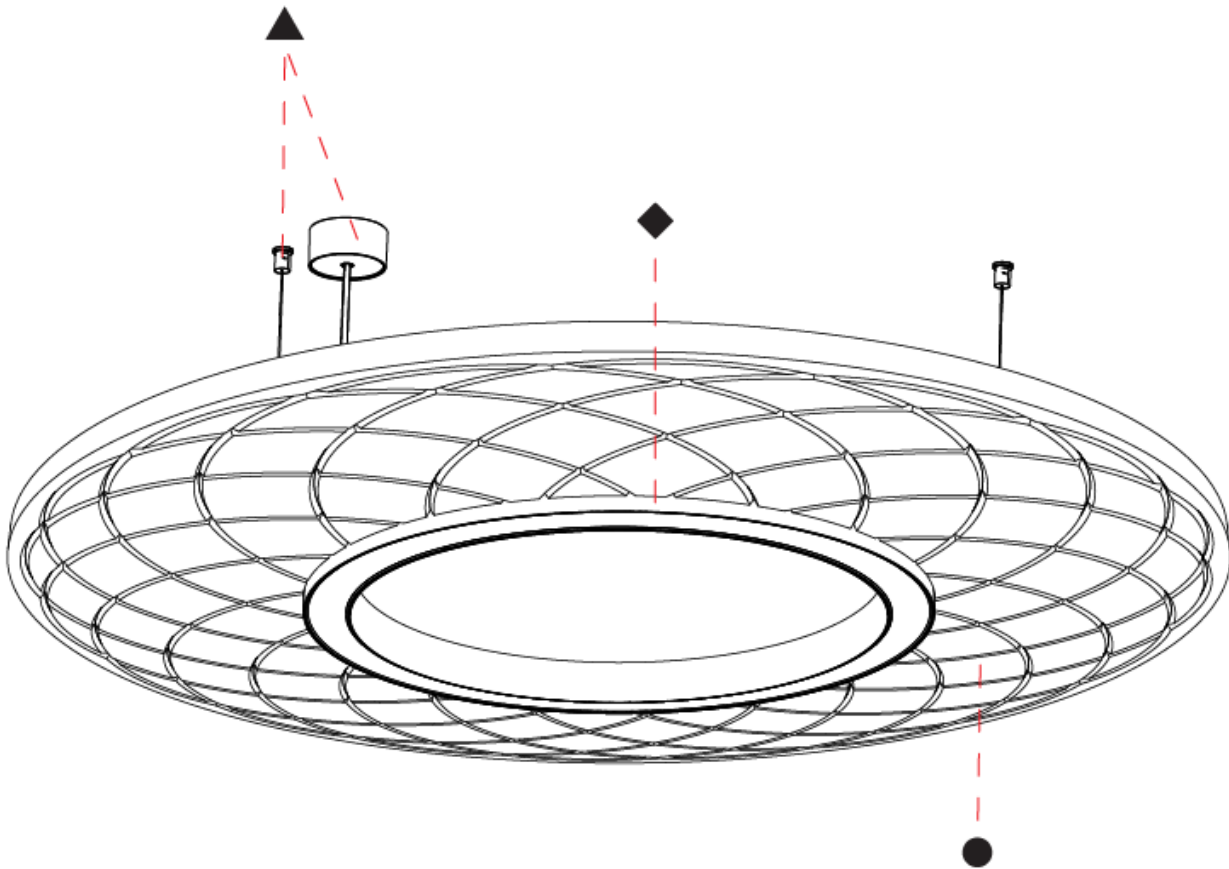

SOLISS SUSPENSION

A3001199-

PROJECT	_____
TYPE	_____
SPECIFIER	_____
QUANTITY	_____
DATE	_____

A