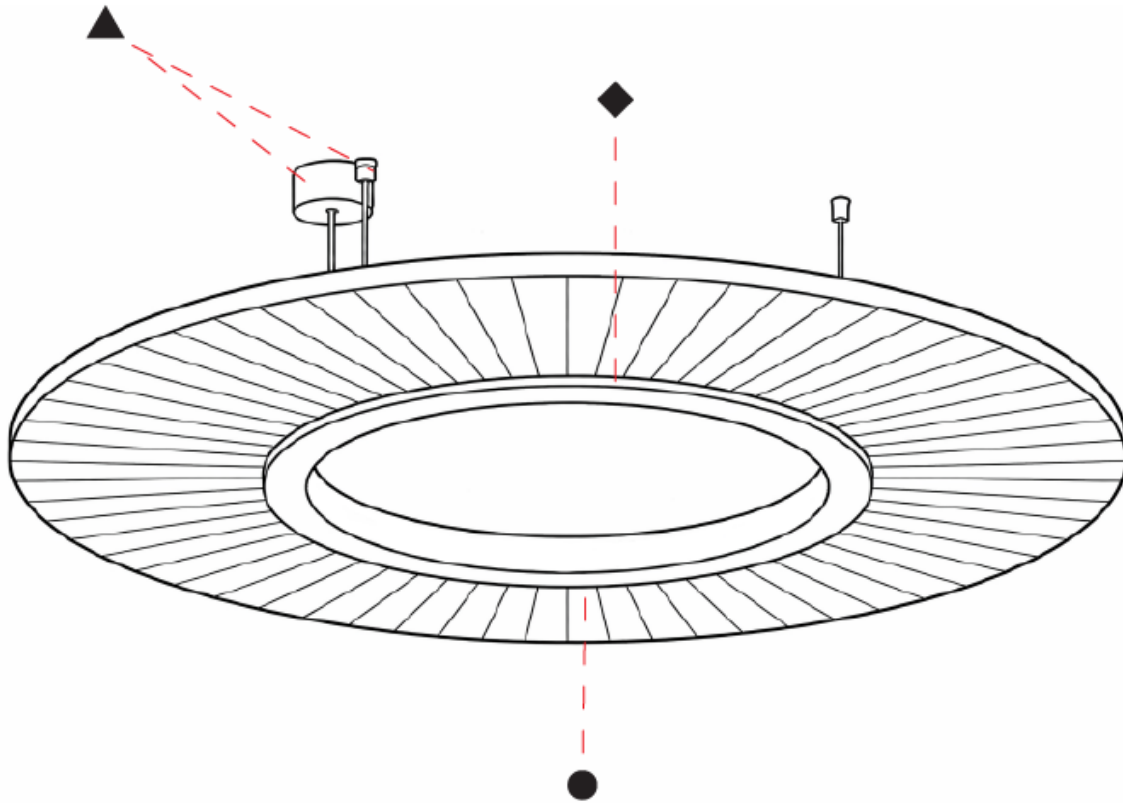

SOLISS SUSPENSION

A3001194-

PROJECT	_____
TYPE	_____
SPECIFIER	_____
QUANTITY	_____
DATE	_____

A