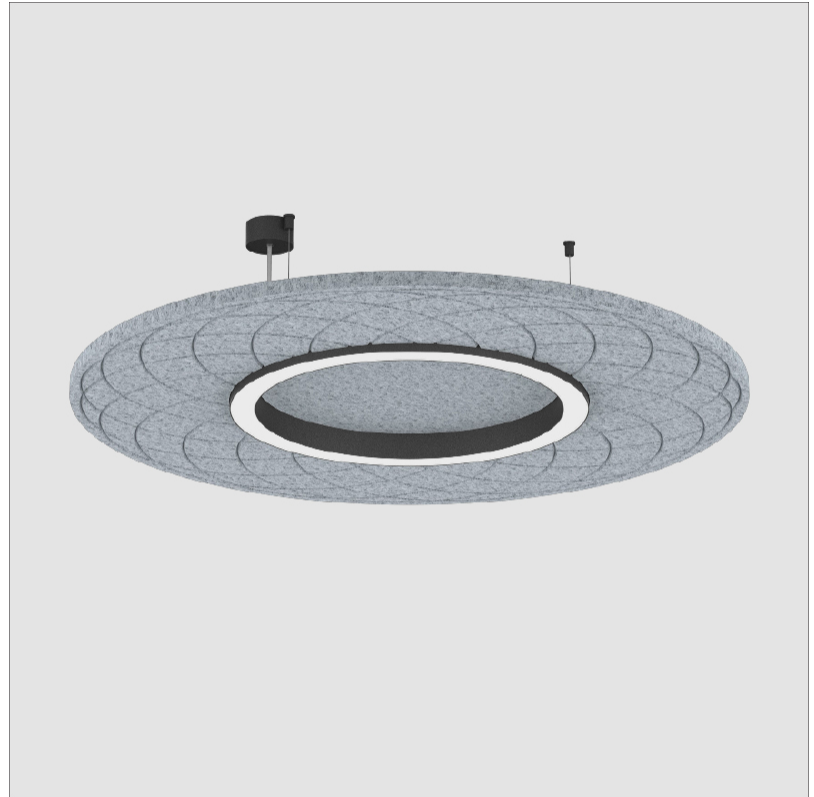

PHYSICAL

Shape: Round
Diameter (mm): 1160
Diameter (in): 45 ⁵/₈
Height (mm): 84
Height (in): 3 ⁵/₁₆
Max. Overall Height (mm): 2084
Max. Overall Height (in): 82 ¹/₁₆
Weight (kg): 5.8
Weight (lbs): 12.78
Diffuser: [PMMA - Opal / Clear / Microprism / Clear Microprism](#)
Fixture Finish: [SSR / BKV / CWI / CRY / HAB / UFT / ITA / RUA / FTG / MYG / LOD / PUS / FRO / FUP / KIA / POP / BLS / SPG / MEY / GOH / CHC / COM / ABZ / JAG / OBR / MOS / ROR](#)
Holder Finish: [SSR / BKV / CWI / CRY / HAB / LAG / UFT / ITA / RUA / RUR / MIC / FTG / MYG / TWT / LOD / PUS / FRO / FUP / KIA / POP / BLS / SPG / MEY / GOH / GUM / CHC / COM / ABZ / JAG](#)
Accent Finish: [OPL / MPM / CMP](#)
Acoustic Finish: [SFW / CYW / SEE / SYN / MTS / PMB / TTN / CYB / STO / DPE / BES / SHB / ARE / ANE / VRD / CRF](#)
Fixture Material: [Acoustic / Aluminum / PMMA](#)
Primary Material: [Acoustic](#)
Cable Details: [2000mm/78 3/4" or 6000mm/236 1/4" Cable, - Transparent](#)

ELECTRICAL

Lamp Type: LED
Input Wattage (W): 38.8
Total Output Wattage (W): 35.5
Dimming: [Non-dimming / DALI Dimming / MATTER Dimming](#)
Driver Included: No
Driver Location: Remote
Driver Class: Class 2
Input Voltage (V): 120 - 277
Upon Request: [0 - 10V Dimming / Phase Dimming](#)

LED

[Color Temperature (°K): 2700 / 3000 / 3500 / 4000](#)
Max. Delivered Lumen (lm): Max 4542
Nominal Lumen (lm): Max 6390
CRI: >90 CRI
Lamp Life (hrs): 50000

OPTICAL

RATINGS AND CERTIFICATIONS

Certified By: [Certified for North American Standards](#)
IP rating: [IP20](#)

Ø1160mm 45 ⁵/₈"