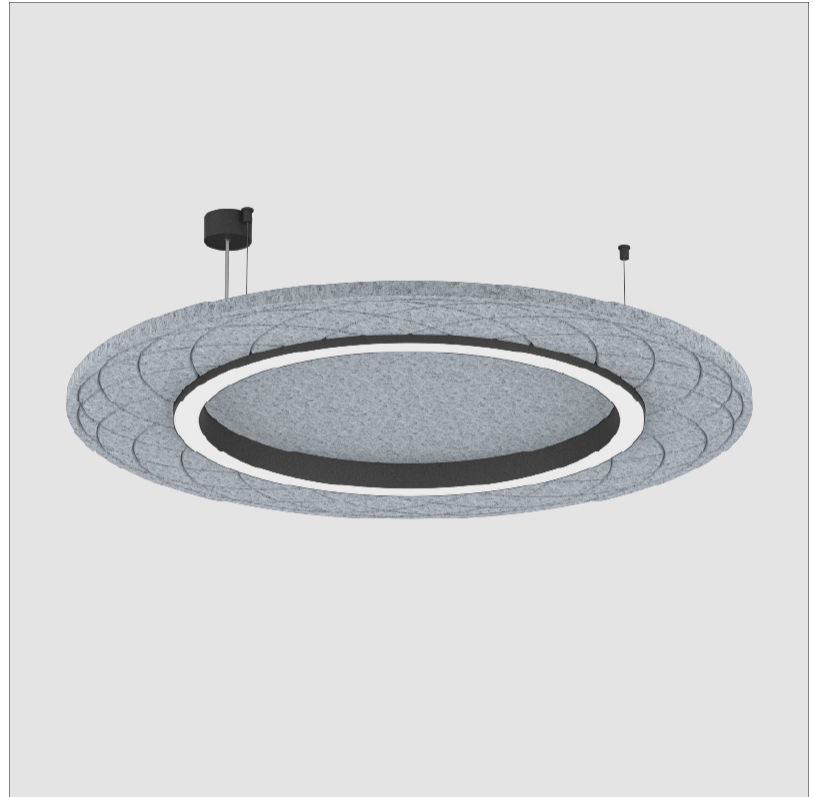

PHYSICAL

Shape: Round
Diameter (mm): 1160
Diameter (in): 45 ⁵/₈
Height (mm): 84
Height (in): 3 ⁵/₁₆
Max. Overall Height (mm): 2084
Max. Overall Height (in): 82 ¹/₁₆
Weight (kg): 5.8

Diffuser: [PMMA - Opal / Clear / Microprism / Clear Microprism](#)
Fixture Finish: [SSR / BKV / CWI / CRY / HAB / UFT / ITA / RUA / FTG / MYG / LOD / PUS / FRO / FUP / KIA / POP / BLS / SPG / MEY / GOH / CHC / COM / ABZ / JAG / OBR / MOS / ROR](#)

Holder Finish: [SSR / BKV / CWI / CRY / HAB / LAG / UFT / ITA / RUA / RUR / MIC / FTG / MYG / TWT / LOD / PUS / FRO / FUP / KIA / POP / BLS / SPG / MEY / GOH / GUM / CHC / COM / ABZ / JAG](#)

Accent Finish: [OPL / MPM / CMP](#)

Acoustic Finish: [SFW / CYW / SEE / SYN / MTS / PMB / TTN / CYB / STO / DPE / BES / SHB / ARE / ANE / VRD / CRF](#)

Fixture Material: [Acoustic / Aluminum / PMMA](#)

Primary Material: [Acoustic](#)

Cable Details: [2000mm/78 3/4" or 6000mm/236 1/4" Cable, - Transparent](#)

ELECTRICAL

Lamp Type: LED
Input Wattage (W): 51.7
Total Output Wattage (W): 47.3
Dimming: [Non-dimming / DALI Dimming / MATTER Dimming](#)
Driver Included: No
Driver Location: Remote
Driver Class: Class 2
Input Voltage (V): 120 - 277
Upon Request: [0 - 10V Dimming / Phase Dimming](#)

LED

Color Temperature (°K): [2700 / 3000 / 3500 / 4000](#)
Max. Delivered Lumen (lm): Max 6056
Nominal Lumen (lm): Max 8520
CRI: [>90 CRI](#)
Lamp Life (hrs): 50000

OPTICAL

RATINGS AND CERTIFICATIONS

Certified By: [Certified for North American Standards](#)
IP rating: [IP20](#)

PROJECT
TYPE
SPECIFIER
QUANTITY
DATE

Ø1160mm 45 ⁵/₈"