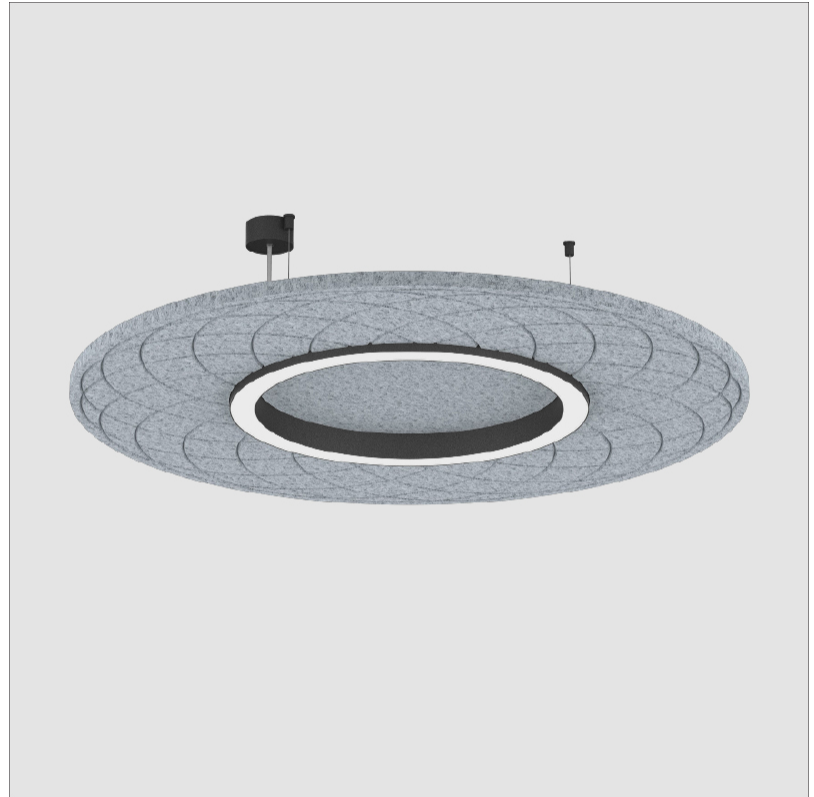

PHYSICAL

Shape: Round
Diameter (mm): 1160
Diameter (in): 45 ⁵/₈
Height (mm): 84
Height (in): 3 ⁵/₁₆
Max. Overall Height (mm): 2084
Max. Overall Height (in): 82 ¹/₁₆
Weight (kg): 5.8
Weight (lbs): 12.78

Diffuser: [PMMA - Opal / Clear / Microprism / Clear Microprism](#)
Fixture Finish: [SSR / BKV / CWI / CRY / HAB / UFT / ITA / RUA / FTG / MYG / LOD / PUS / FRO / FUP / KIA / POP / BLS / SPG / MEY / GOH / CHC / COM / ABZ / JAG / OBR / MOS / ROR](#)
Holder Finish: [SSR / BKV / CWI / CRY / HAB / LAG / UFT / ITA / RUA / RUR / MIC / FTG / MYG / TWT / LOD / PUS / FRO / FUP / KIA / POP / BLS / SPG / MEY / GOH / GUM / CHC / COM / ABZ / JAG](#)

Accent Finish: [OPL / MPM / CMP](#)
Acoustic Finish: [SFW / CYW / SEE / SYN / MTS / PMB / TTN / CYB / STO / DPE / BES / SHB / ARE / ANE / VRD / CRF](#)
Fixture Material: [Acoustic / Aluminum / PMMA](#)
Primary Material: [Acoustic](#)
Cable Details: [2000mm/78 3/4" or 6000mm/236 1/4" Cable, - Transparent](#)

ELECTRICAL

Lamp Type: LED
Input Wattage (W): 64.7
Total Output Wattage (W): 59.1
Dimming: [Non-dimming / DALI Dimming / MATTER Dimming](#)
Driver Included: No
Driver Location: Remote
Driver Class: Class 2
Input Voltage (V): 120 - 277
Upon Request: [0 - 10V Dimming / Phase Dimming](#)

LED

Color Temperature (°K): [2700 / 3000 / 3500 / 4000](#)
Max. Delivered Lumen (lm): Max 8063
Nominal Lumen (lm): Max 10650
CRI: >90 CRI
Lamp Life (hrs): 50000

OPTICAL

RATINGS AND CERTIFICATIONS

Certified By: Certified for North American Standards
IP rating: IP20

Ø1160mm 45 ⁵/₈"