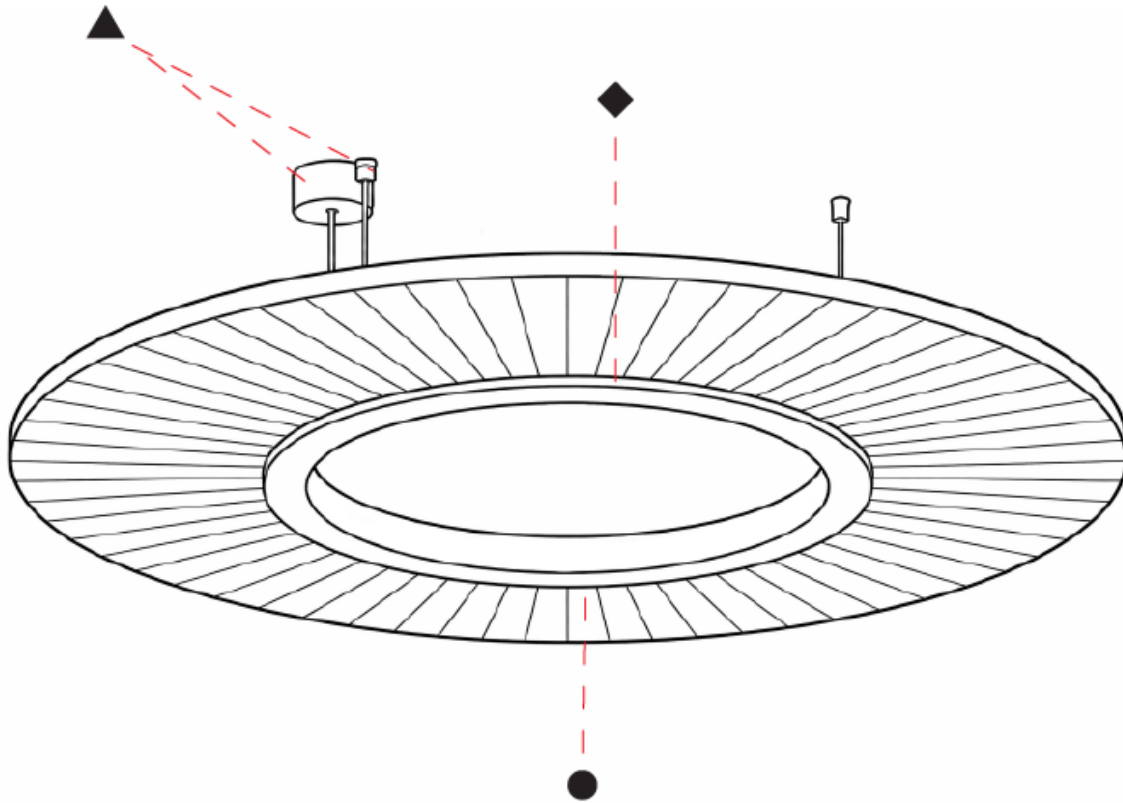

SOLISS SUSPENSION

A3001193-

PROJECT	_____
TYPE	_____
SPECIFIER	_____
QUANTITY	_____
DATE	_____

A