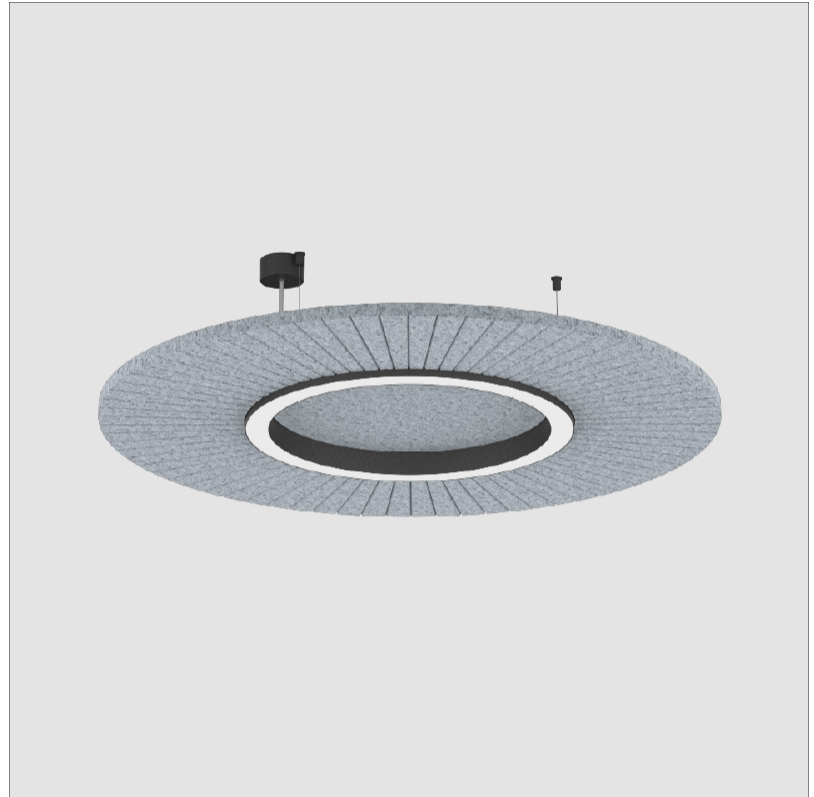

PHYSICAL

Shape: Round
Diameter (mm): 1160
Diameter (in): 45 ⁵/₈
Height (mm): 84
Height (in): 3 ⁵/₁₆
Max. Overall Height (mm): 2084
Max. Overall Height (in): 82 ¹/₁₆
Weight (kg): 5.8

Diffuser: [PMMA - Opal / Clear / Microprism / Clear Microprism](#)
Fixture Finish: [SSR / BKV / CWI / CRY / HAB / UFT / ITA / RUA / FTG / MYG / LOD / PUS / FRO / FUP / KIA / POP / BLS / SPG / MEY / GOH / CHC / COM / ABZ / JAG / OBR / MOS / ROR](#)

Holder Finish: [SSR / BKV / CWI / CRY / HAB / LAG / UFT / ITA / RUA / RUR / MIC / FTG / MYG / TWT / LOD / PUS / FRO / FUP / KIA / POP / BLS / SPG / MEY / GOH / GUM / CHC / COM / ABZ / JAG](#)

Accent Finish: [OPL / MPM / CMP](#)

Acoustic Finish: [SFW / CYW / SEE / SYN / MTS / PMB / TTN / CYB / STO / DPE / BES / SHB / ARE / ANE / VRD / CRF](#)

Fixture Material: [Acoustic / Aluminum / PMMA](#)

Primary Material: [Acoustic](#)

Cable Details: [2000mm/78 3/4" or 6000mm/236 1/4" Cable, - Transparent](#)

ELECTRICAL

Lamp Type: LED
Input Wattage (W): 64.7
Total Output Wattage (W): 59.1
Dimming: [Non-dimming / DALI Dimming / MATTER Dimming](#)
Driver Included: No
Driver Location: Remote
Driver Class: Class 2
Input Voltage (V): 120 - 277
Upon Request: [0 - 10V Dimming / Phase Dimming](#)

LED

Color Temperature (°K): [2700 / 3000 / 3500 / 4000](#)
Max. Delivered Lumen (lm): Max 8063
Nominal Lumen (lm): Max 10650
CRI: [>90 CRI](#)
Lamp Life (hrs): 50000

OPTICAL

RATINGS AND CERTIFICATIONS

Certified By: [Certified for North American Standards](#)
IP rating: [IP20](#)

Ø1160mm 45 ⁵/₈"