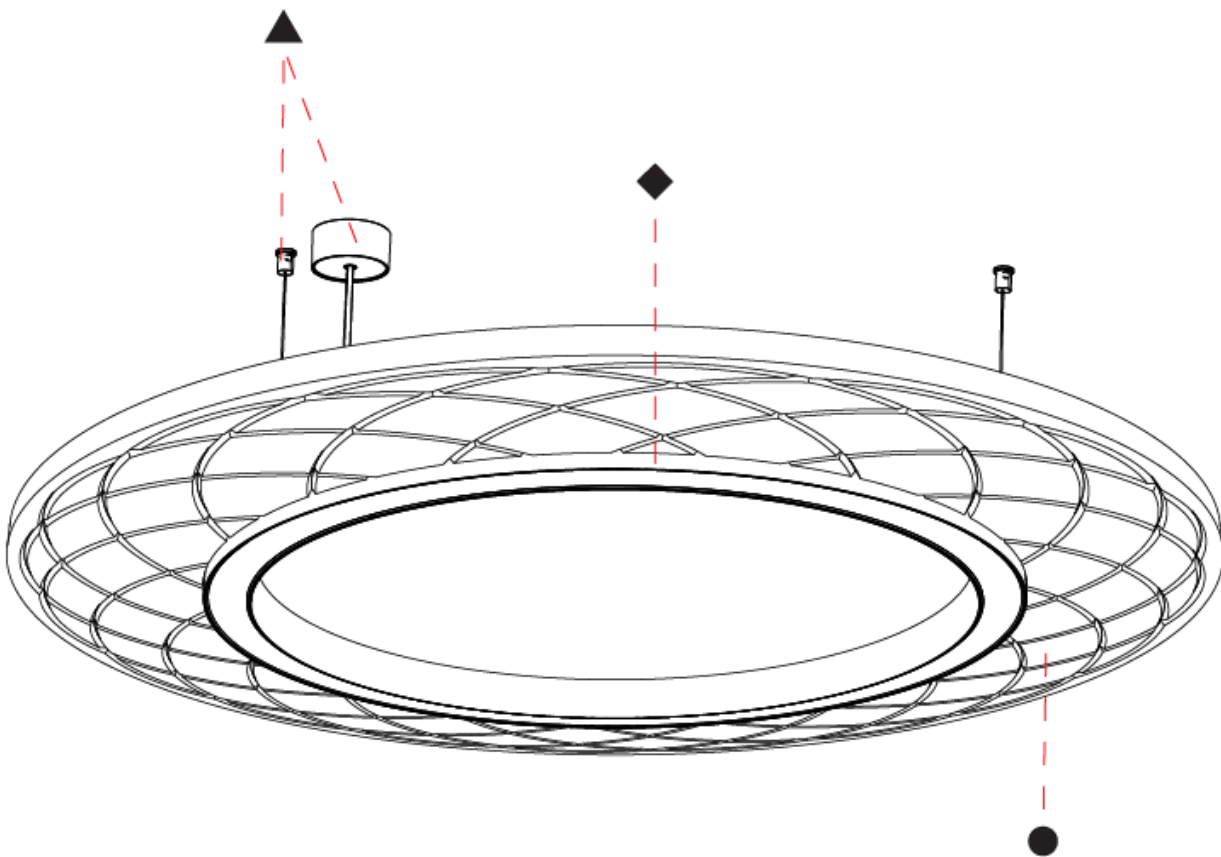

SOLISS SUSPENSION

A3001201-

PROJECT	_____
TYPE	_____
SPECIFIER	_____
QUANTITY	_____
DATE	_____

A