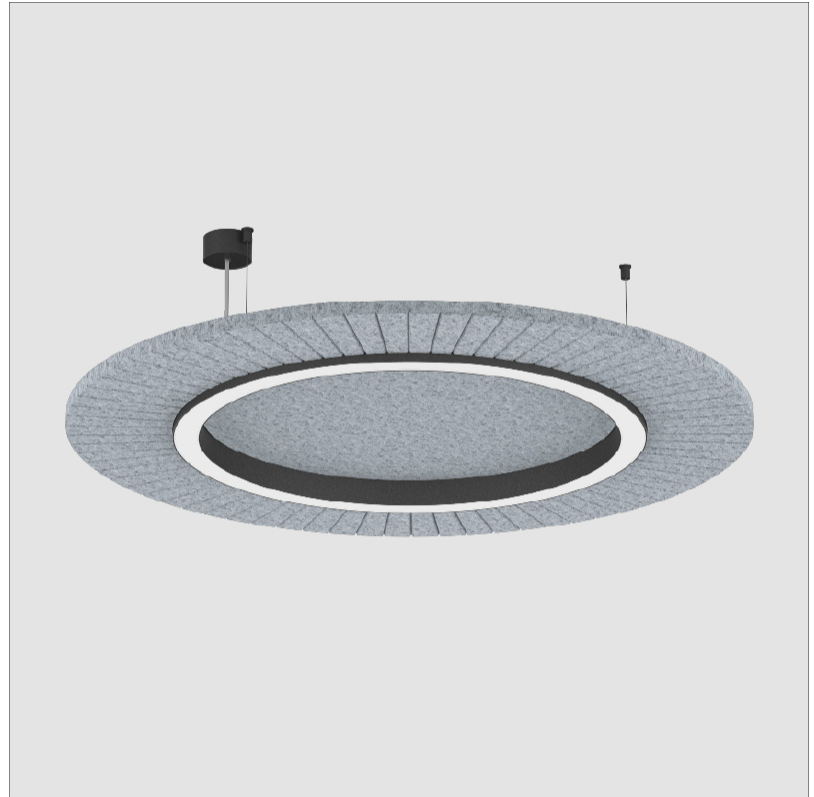

PHYSICAL

Shape: Round
Diameter (mm): 1160
Diameter (in): 45 ⁵/₈
Height (mm): 84
Height (in): 3 ⁵/₁₆
Max. Overall Height (mm): 2084
Max. Overall Height (in): 82 ¹/₁₆
Weight (kg): 5.8
Weight (lbs): 12.78

Diffuser: [PMMA - Opal / Clear / Microprism / Clear Microprism](#)
Fixture Finish: [SSR / BKV / CWI / CRY / HAB / UFT / ITA / RUA / FTG / MYG / LOD / PUS / FRO / FUP / KIA / POP / BLS / SPG / MEY / GOH / CHC / COM / ABZ / JAG / OBR / MOS / ROR](#)
Holder Finish: [SSR / BKV / CWI / CRY / HAB / LAG / UFT / ITA / RUA / RUR / MIC / FTG / MYG / TWT / LOD / PUS / FRO / FUP / KIA / POP / BLS / SPG / MEY / GOH / GUM / CHC / COM / ABZ / JAG](#)

Accent Finish: [OPL / MPM / CMP](#)
Acoustic Finish: [SFW / CYW / SEE / SYN / MTS / PMB / TTN / CYB / STO / DPE / BES / SHB / ARE / ANE / VRD / CRF](#)
Fixture Material: [Acoustic / Aluminum / PMMA](#)
Primary Material: [Acoustic](#)
Cable Details: [2000mm/78 3/4" or 6000mm/236 1/4" Cable, - Transparent](#)

ELECTRICAL

Lamp Type: LED
Input Wattage (W): 51.7
Total Output Wattage (W): 47.3
Dimming: [Non-dimming / DALI Dimming / MATTER Dimming](#)
Driver Included: No
Driver Location: Remote
Driver Class: Class 2
Input Voltage (V): 120 - 277
Upon Request: [0 - 10V Dimming / Phase Dimming](#)

LED

Color Temperature (°K): [2700 / 3000 / 3500 / 4000](#)
Max. Delivered Lumen (lm): Max 6056
Nominal Lumen (lm): Max 8520
CRI: >90 CRI
Lamp Life (hrs): 50000

OPTICAL

RATINGS AND CERTIFICATIONS

Certified By: Certified for North American Standards
IP rating: IP20

PROJECT _____
TYPE _____
SPECIFIER _____
QUANTITY _____
DATE _____

Ø1160mm 45 ⁵/₈"