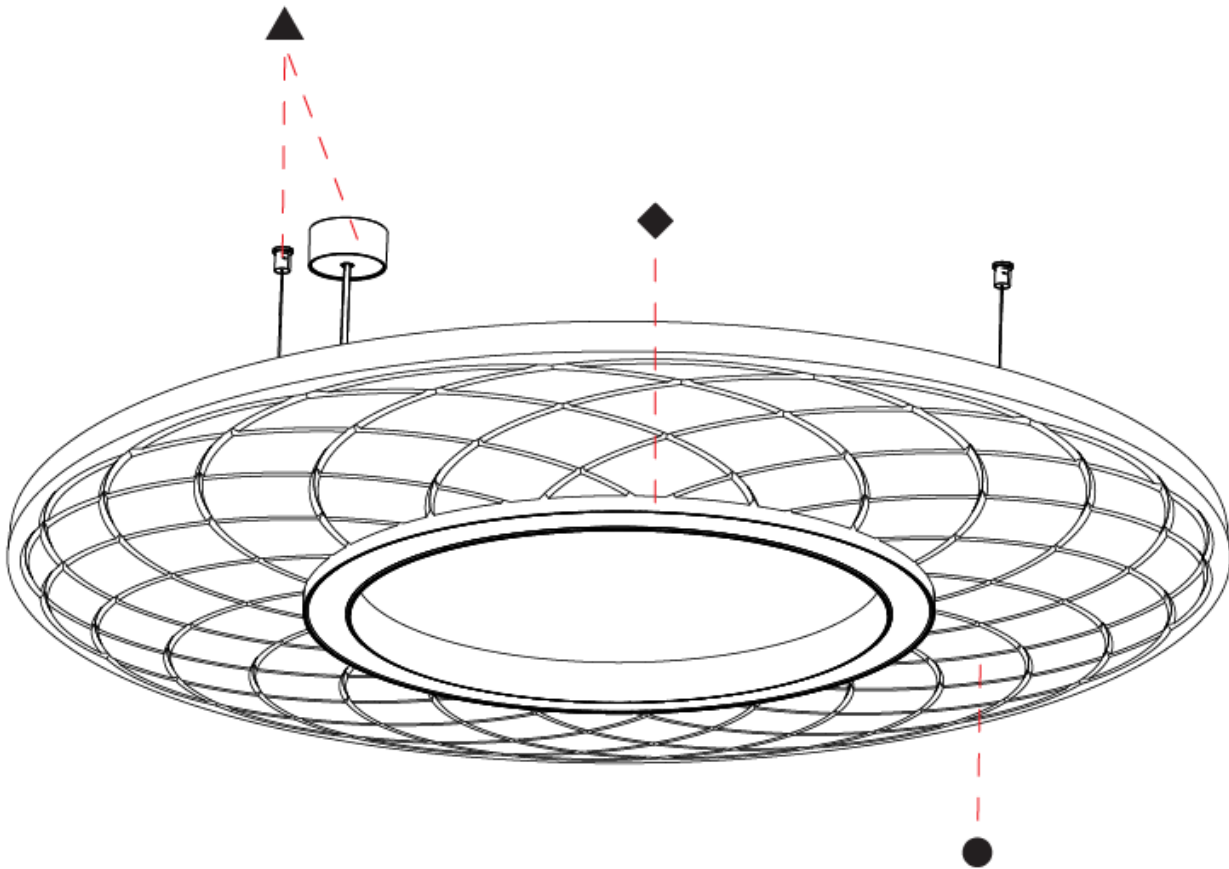

SOLISS SUSPENSION

A3001200-

PROJECT	_____
TYPE	_____
SPECIFIER	_____
QUANTITY	_____
DATE	_____

A