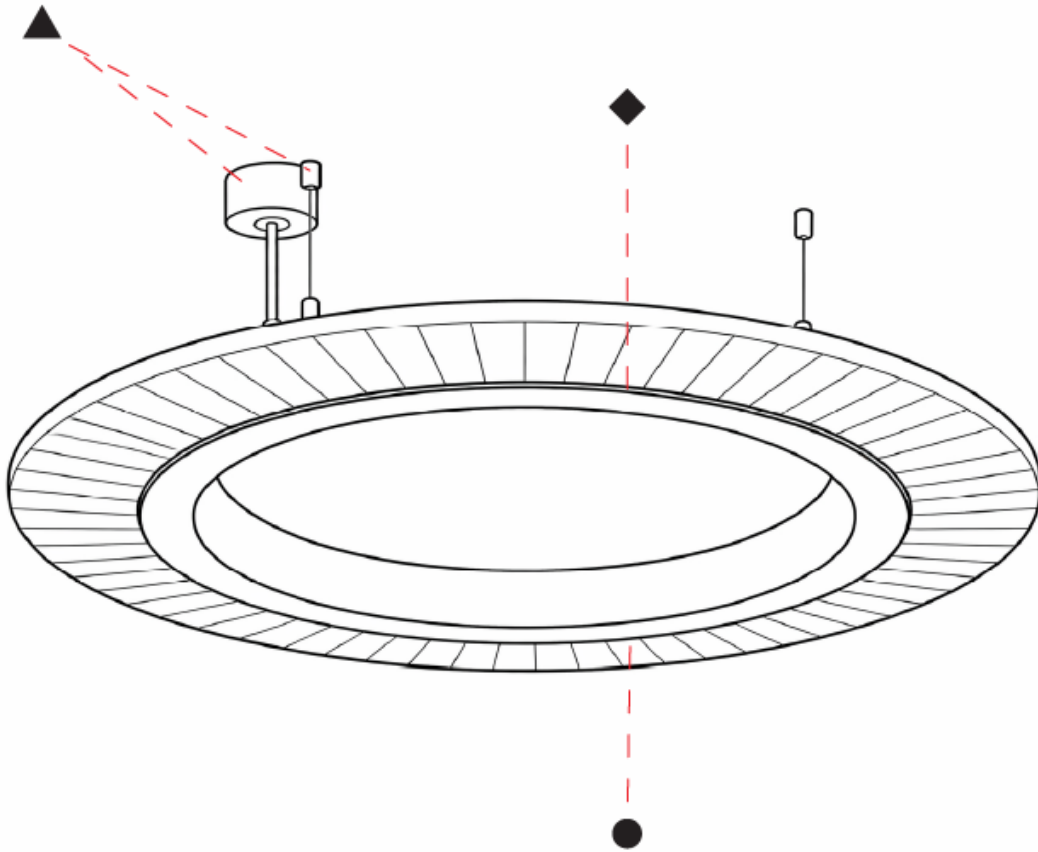

SOLISS SUSPENSION

A3001195-

PROJECT _____

TYPE _____

SPECIFIER _____

QUANTITY _____

DATE _____

A