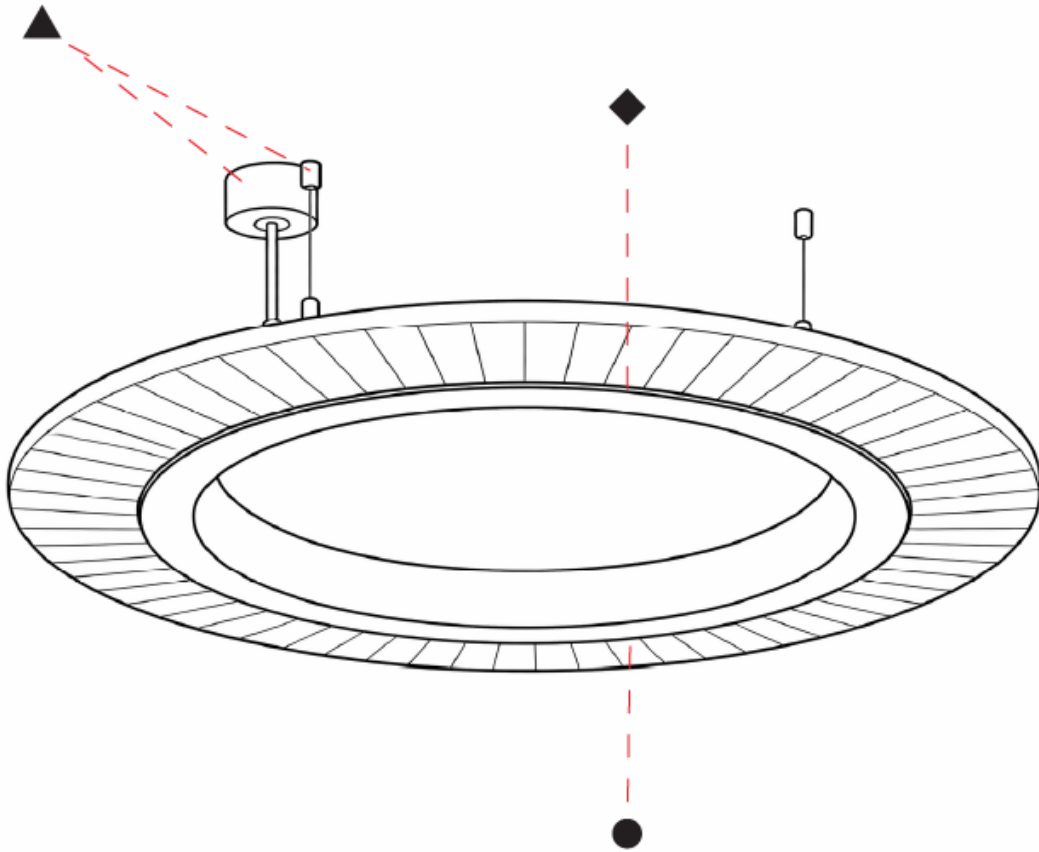

SOLISS SUSPENSION

A3001196-

PROJECT	_____
TYPE	_____
SPECIFIER	_____
QUANTITY	_____
DATE	_____

A